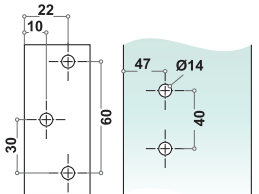

TDCSF-4
Glass Door Knob
M.R.P ₹- 2,000/-