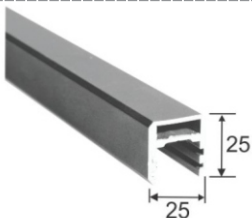

TDRA-53
Single Groove Rectangle Pipe