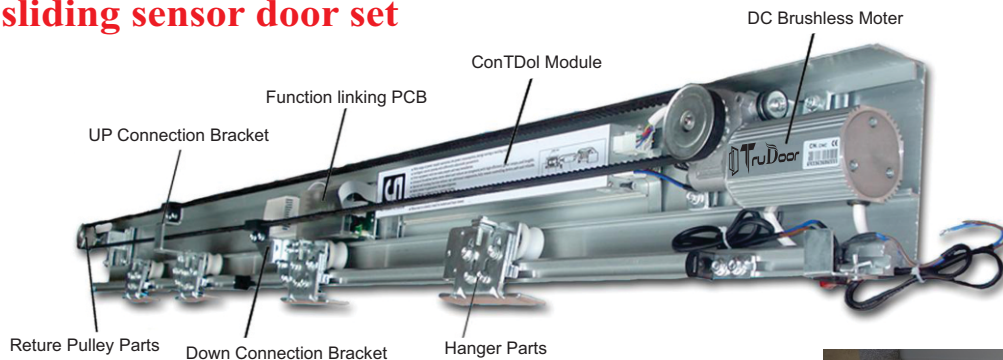

Automatic sliding sensor door set

TDASSD-01
Price on Request