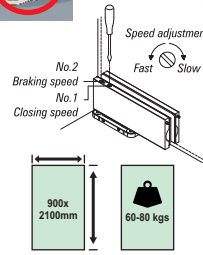

TDFS-7400 BM
Single Spring Floor Hinge

TDPF-20 RG
Top Patch

TDPF-10 RG
Bottom Patch

TDPL-90 RG
Corner Patch Lock
with Strike Plate

TDFS-ACC-GDP RG
Top Pivot

Hydraulic Patch

TDHFS-100
Hydraulic Floor Hinge
M.R.P ₹- 7,500/-