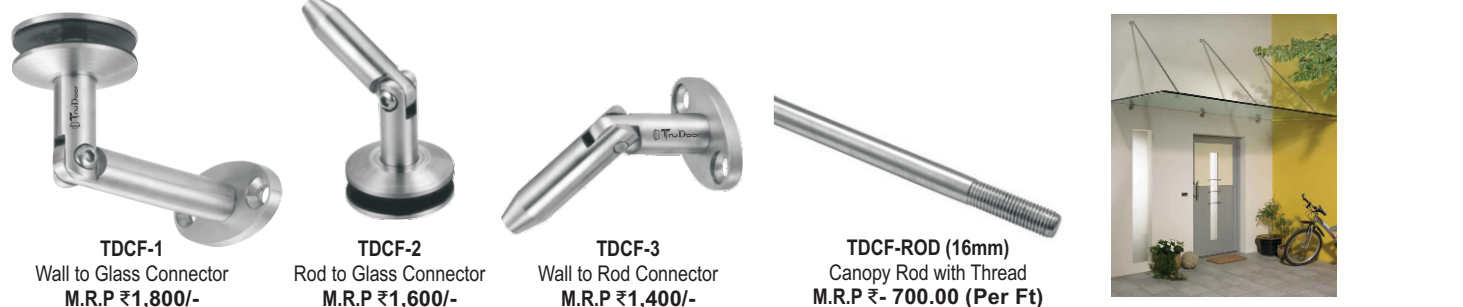

Automatic sliding sensor door set

TDASSD-01
Price on Request

Office Sliding System

Office Sliding System Set

Complete Set : M.R.P ₹- 13,000/-

Canopy Fitting

Point Fix Glass Connectors

TELESCOPIC SLIDING SYSTEM