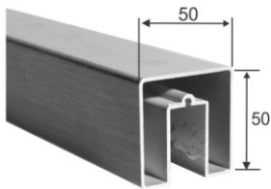

TDRA-10
Single Groove Rectangle Pipe