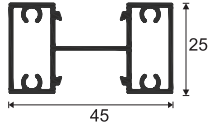

Sliding Track and Cover

TDPS-101
Sliding Track

TDPS-102
Track Cover

25mm x 45mm Partition Profiles

Available in : BLACKMATT GOLDEN BRUSH ROSEGOLD BRUSH

TDPS-2545MF
25X45 Male Female Profile

TDPS-2545F
25X45 Fix Profile