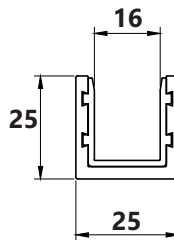

Sliding Folding System Finish : SSS

Center Sliding Folding System