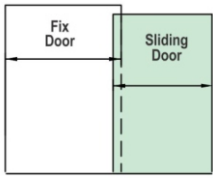

TELESCOPIC SLIDING SYSTEM

1 Fixed +1 Sliding Door