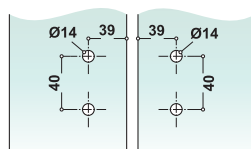

TDCSF-3
Glass to Wall Hinge
M.R.P ₹-4,500/-