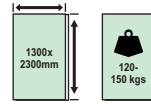

Premium Architectural Hardware

Product CATALOGUE 2024

Floor Springs Tested to 50000 Cycles

TDFS-7400
Single Spring Floor Hinge
M.R.P ₹- 4,000/-

TDFS-7400 BM

TDFS-7400 GD

TDFS-7400 RG

TDFS-8400
Double Spring Floor Hinge
M.R.P ₹- 5,000/-