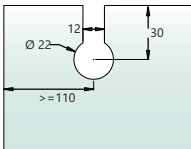

TDCSF-1
Folding Door Roller
M.R.P ₹- 1,800/-