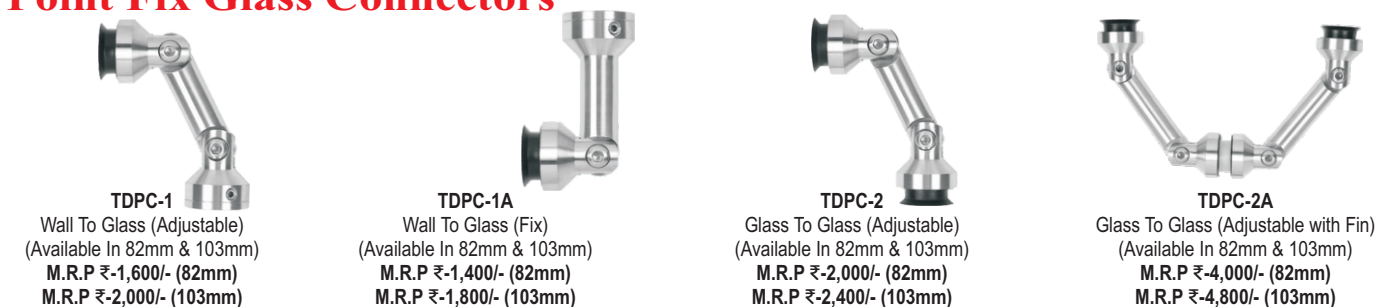

Automatic sliding sensor door set

TDASSD-01
Price on Request

Office Sliding System

Office Sliding System Set

Complete Set : M.R.P ₹- 13,000/-

Canopy Fitting

Point Fix Glass Connectors

TELESCOPIC SLIDING SYSTEM