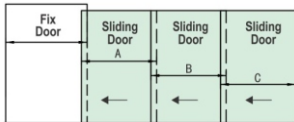

1 Fixed + 3 Sliding Door

TDPTS-3+1
Soft Close One Fix Three Sliding Door