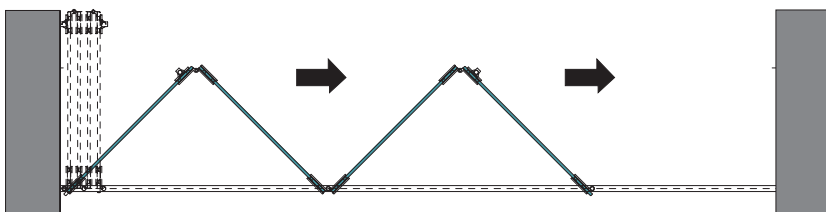

Center Sliding Folding System