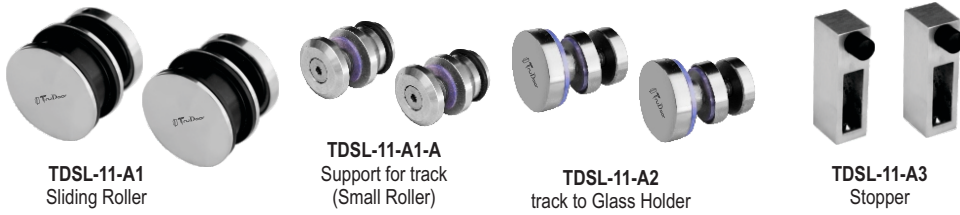

Sliding System Shower Sliding System 11 A Set

Set M.R.P ₹- 8,200/-

Sliding Roller- 2 Pcs., track to Glass Holder-2 Pcs. Support for track-2Pcs., Wall to track Connector-2Pcs. Stopper-2Pcs., Floor Guide-1Pc., Sliding Door Handle-1Pc., track 2.1mtr.