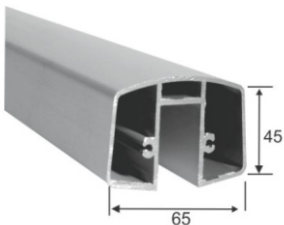

TDRA-11
Single Groove Rectangle Pipe