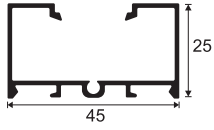

Sliding Track and Cover

TDPS-101
Sliding Track

TDPS-102
Track Cover

25mm x 45mm Partition Profiles

Available in : BLACKMATT GOLDEN BRUSH ROSEGOLD BRUSH

TDPS-2545MF
25X45 Male Female Profile

TDPS-2545F
25X45 Fix Profile