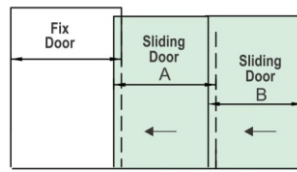

1 Fixed +2 Sliding Door