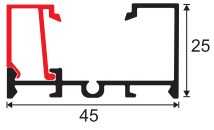

Sliding Track and Cover

TDPS-101
Sliding Track

TDPS-102
Track Cover

25mm x 45mm Partition Profiles

Available in : BLACKMATT GOLDEN BRUSH ROSEGOLD BRUSH

TDPS-2545MF
25X45 Male Female Profile

TDPS-2545F
25X45 Fix Profile