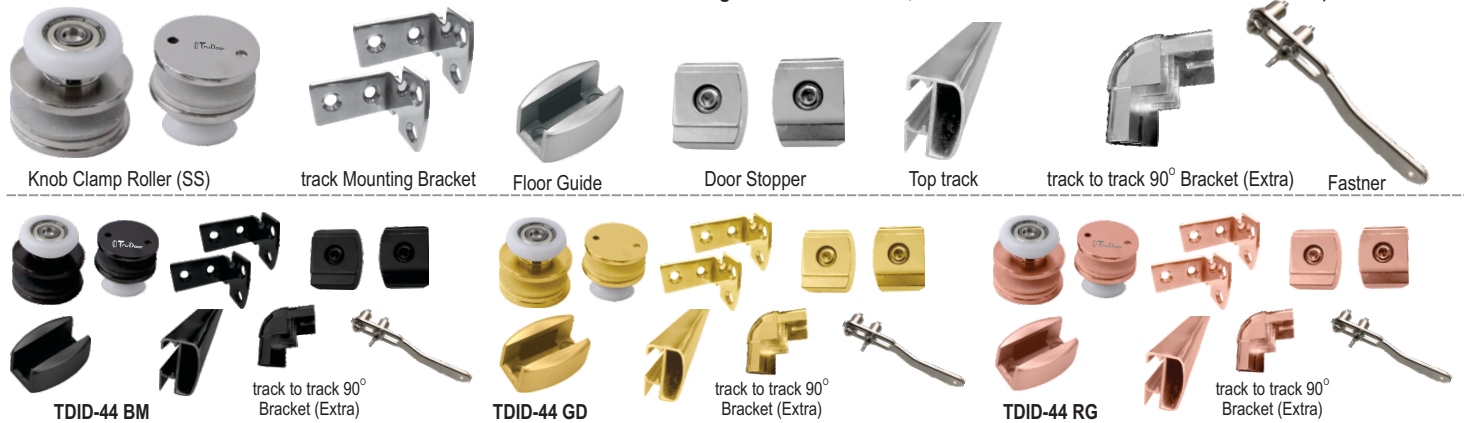

Sliding System TDID-44 Set (Curved track Sliding Set)

Single Door Acc.
Sliding Roller- 2 Pcs., track Mounting Bracket-2 Pcs., Door Stopper-2 Pcs., SS Floor Guide-1Pcs., Aluminium track 2mtr.

Single Door M.R.P ₹- 11,000/-

Double Door Acc.
Sliding Roller- 4 Pcs., track Mounting Bracket-4 Pcs., Door Stopper-2 Pcs., SS Floor Guide-2Pcs., track to track 90° Connector -1Pc., Aluminium track 3mtr.

Double Door M.R.P ₹- 22,000/-