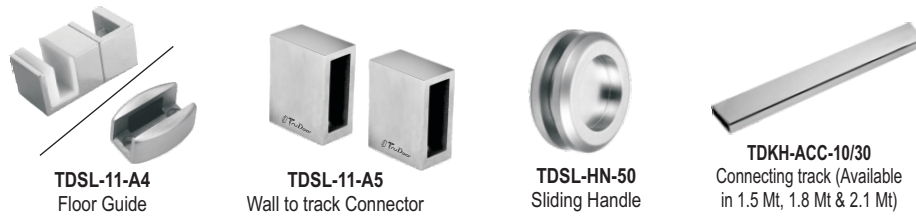

Sliding System Shower Sliding System 11 A Set

Set M.R.P ₹- 8,200/-

Sliding Roller- 2 Pcs., track to Glass Holder-2 Pcs. Support for track-2Pcs., Wall to track Connector-2Pcs. Stopper-2Pcs., Floor Guide-1Pc., Sliding Door Handle-1Pc., track 2.1mtr.