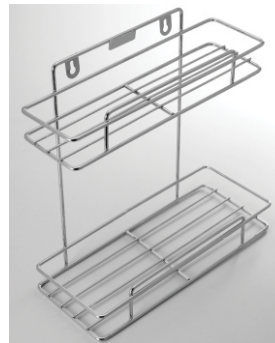

Wire Cutlery Basket

Width (in inches) : 15 | 17 | 19 | 21 | 24
 Depth (in inches) : 16 | 20
 Height (in inches) : 4

3 Shelves

Bottle Pullout

Width (in inches) : 4 | 6 | 8
 Depth (in inches) : 20
 Height (in inches) : 18 | 21

2 Shelves

Partition Basket

Width (in inches) : 15 | 17 | 21
 Depth (in inches) : 20
 Height (in inches) : 4 | 6 | 8

Large Utensils Basket

Width (in inches) : 24 | 27 | 32
 Depth (in inches) : 20
 Height (in inches) : 4 | 6 | 8

Pantry Unit

4ft - 8 Baskets
 6ft - 12 Baskets
 Basket Adjustable

Bottle Basket

Width (in inches) : 12 | 15 | 17 | 19 | 21
 Depth (in inches) : 20
 Height (in inches) : 6

Detergent Holder

Carousel ½ Round 180°
 Dia Size (in inches) : 26 | 30

Carousel ¾ Round 270°
 Dia Size (in inches) : 22 | 24 | 26 | 28 | 30

SS Premium Butt Hinges

SIZE (INCH)	FINISH
3x12	Matt
4x12	Matt
5x12	Matt
6x12	Matt
4x14	Matt
5x14	Matt
3x16	Matt
3x1/2x3/4	Matt
3x3/4x3/4	Matt
3x1x1	Matt
Assam Cut	Matt