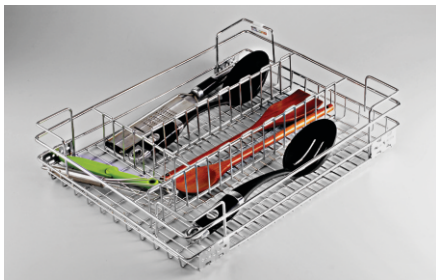

Wire Cutlery Basket

Width (in inches) : 15 | 17 | 19 | 21 | 24
Depth (in inches) : 16 | 20
Height (in inches) : 4