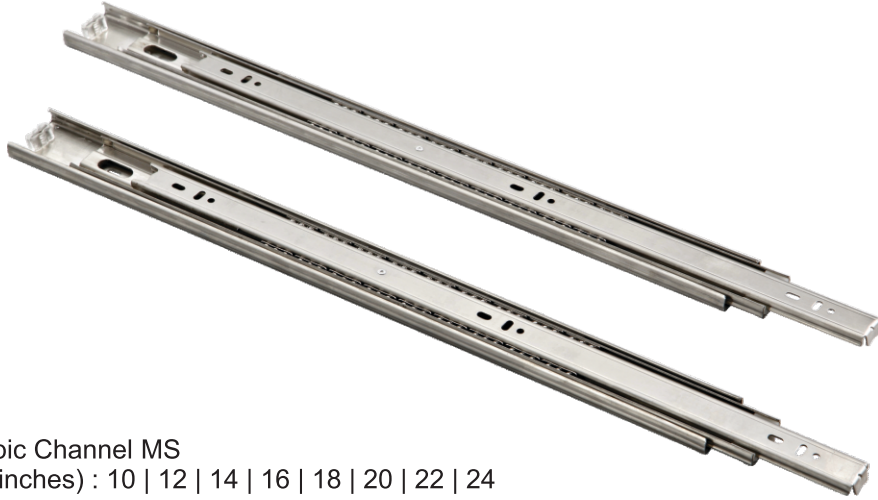

Telescopic Channel MS
Size (in inches) : 10 | 12 | 14 | 16 | 18 | 20 | 22 | 24