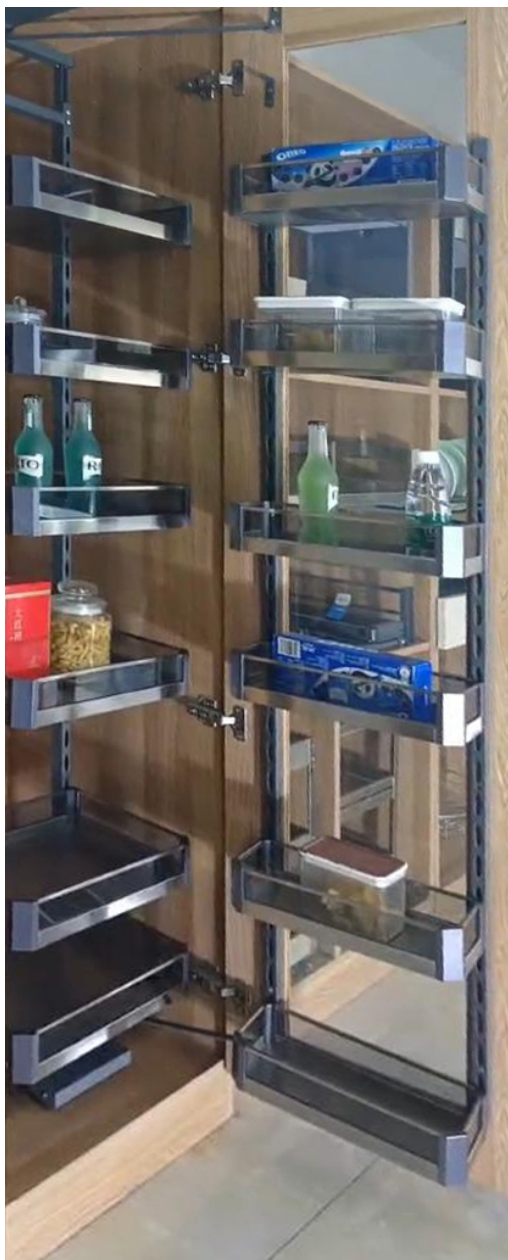

Glass Pantry Unit (6 Layer)

DIMENSIONS
450mm
600mm