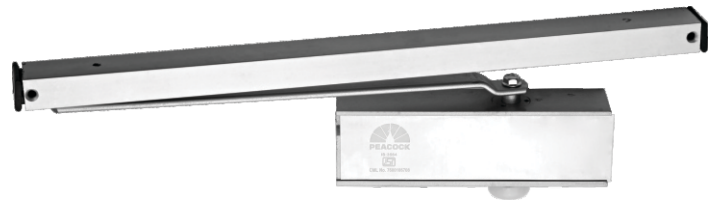

Soft Close Swift Corner
(Left / Right)

HIGH STANDARDS, HALLMARK OF ACCURACY

Wardrobe sliding soft close

Door Closer - Slim

Door Closer Pelmet Arm - 100 Kg.

Gas Spring / Shocker 5Kg, 10Kg, 15 Kg & 20Kg

M-3 Magnetic Catcher