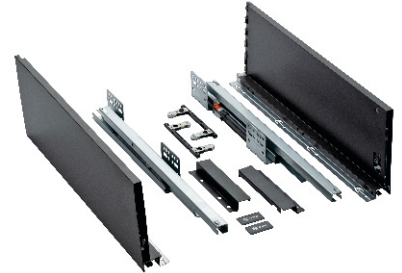

Regular Hinge
Type : 0° | 8° | 15°

Hinge Short Arm
SS/SS soft close

Pie Hinge
Type : 135°

Corner Hinge
Type : 160°

Corner Hydraulic Hinge
Type : 155°

Slim Box
Height : 4 inch

Slim Box
Height : 6 inch

Slim Box
Height : 8 inch

Tendom box insert
4"/6"/8" x 20"

Wicker Basket

DIMENSIONS	
450mm	600mm

PVC Cutlery

DIMENSIONS	
450mm	800mm
600mm	900mm
700mm	

Dish Rack

DIMENSIONS		Depth
600mm	800mm	10 inches
700mm	900mm	

Auto Lid Bin