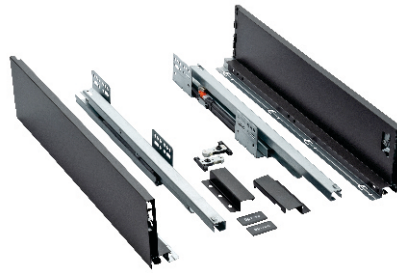

Regular Hinge
Type : 0° | 8° | 15°

Hinge Short Arm
SS/SS soft close

Pie Hinge
Type : 135°

Corner Hinge
Type : 160°

Corner Hydraulic Hinge
Type : 155°

Slim Box
Height : 4 inch

Slim Box
Height : 6 inch

Slim Box
Height : 8 inch

Tendom box insert
4"/6"/8" x 20"

Wicker Basket

DIMENSIONS	
450mm	600mm

PVC Cutlery

DIMENSIONS	
450mm	800mm
600mm	900mm
700mm	

Dish Rack

DIMENSIONS		Depth
600mm	800mm	10 inches
700mm	900mm	

Auto Lid Bin