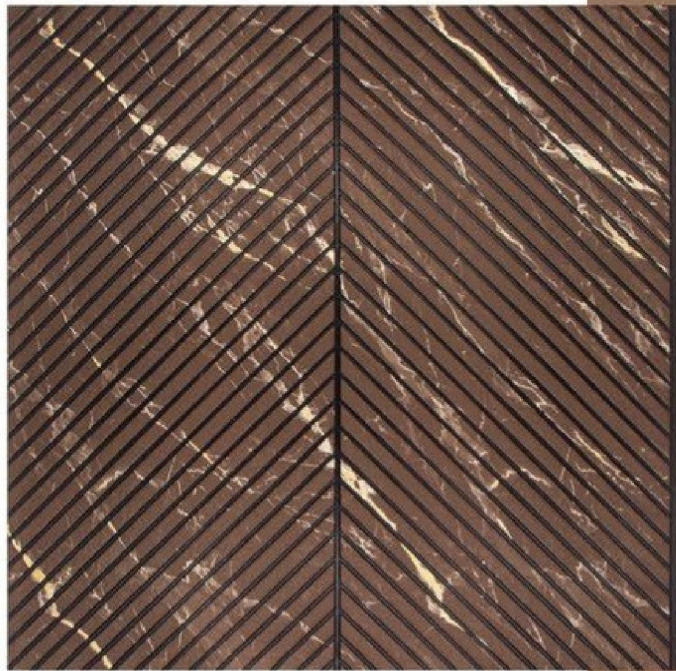

JPS5-10

Thickness: 10mm Width: 118mm Length: 2900mm

1ft X 9.5ft.

Dimensions

- Heat Resistance
- Moisture Resistance
- Low Maintenance
- Durable & Long-Lasting,
- Easy to Install

JPS12-1

JPS12-2

Thickness: 5mm Width: 300mm Length: 2900mm