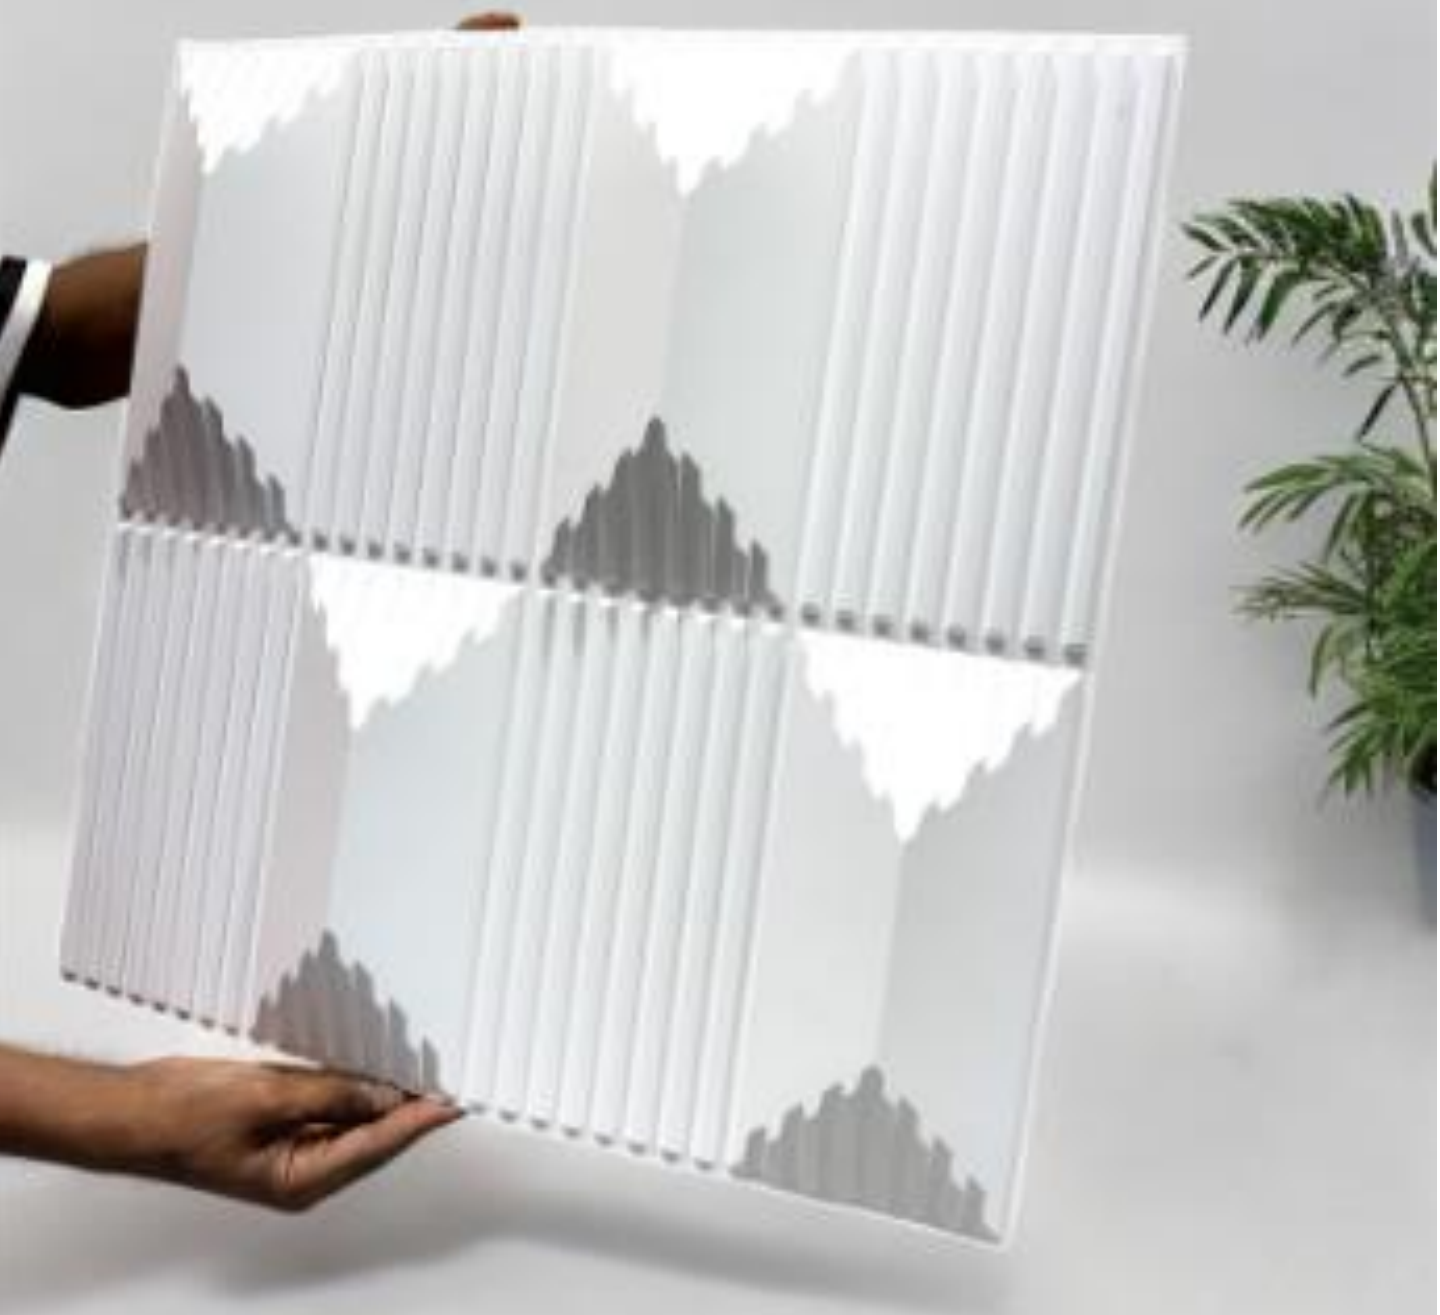

Code: #17 Louvre W1

Code: #17 Louvre W2

Code: #17 Louvre Matt Grey

Code: #17 Louvre White

Code: #03 Brick white

Code: #01 Diamond W1

#01 MARBLE

MT 14 GREY

MT 14 WHITE

MT 14 W1

MT 13 W1

MT 13 GREY

MT 13 WHITE

#04 Mosaic (White)

Size: 50x50cm (50pc per box)

#04 Mosaic (W1)

Size: 50x50cm (50pc per box)

#18 Torrent (Champagne Gold)

Size: 50x50cm (50pc per box)

#19 Vault (White)

Size: 50x50cm (50pc per box)

#19 Vault (Grey)

Size: 50x50cm (50pc per box)

**#19 Vault White
(Mirror)**

Size: 50x50cm (50pc per box)

**#19 Vault Grey
(Mirror)**

Size: 50x50cm (50pc per box)

22/01/2025 17:27

22/01/2025 17:28

22/01/2025 17:28

22/01/2025 17:28

3D PVC Mirror Panels