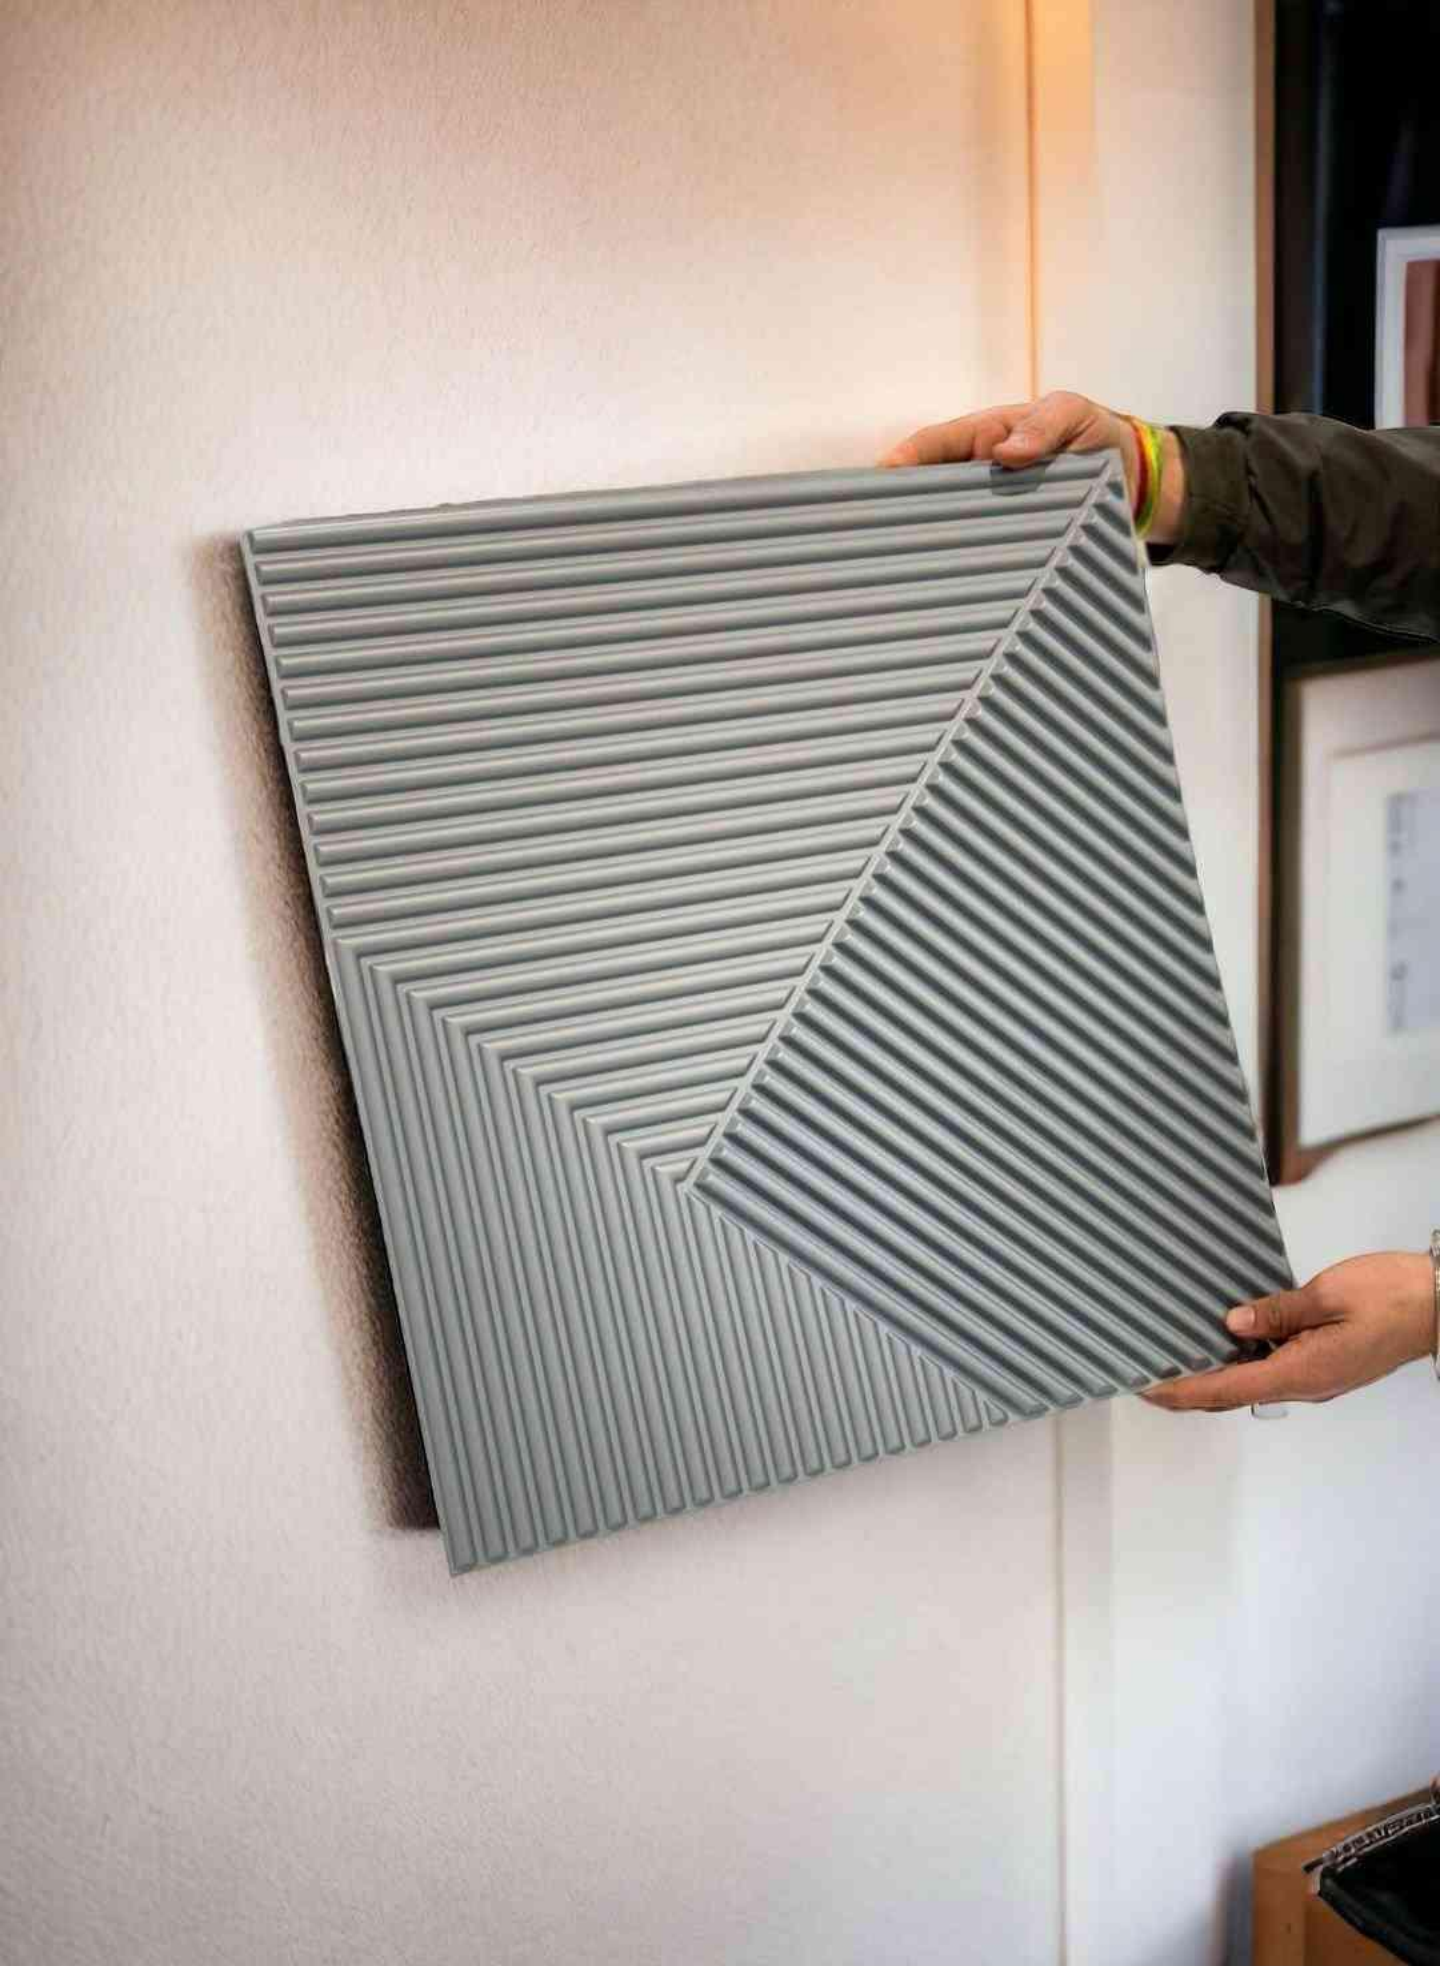

Code: #17 Louvre W1

Code: #17 Louvre W2

Code: #17 Louvre Matt Grey

Code: #17 Louvre White

Code: #03 Brick white

Code: #01 Diamond W1

#01 MARBLE

MT 14 GREY

Size: 50x50cm (50pc per box)

#18 Torrent (Champagne Gold)

Size: 50x50cm (50pc per box)

#19 Vault (White)

Size: 50x50cm (50pc per box)

#19 Vault (Grey)

Size: 50x50cm (50pc per box)

**#19 Vault White
(Mirror)**

Size: 50x50cm (50pc per box)

**#19 Vault Grey
(Mirror)**

Size: 50x50cm (50pc per box)

22/01/2025 17:27

22/01/2025 17:28

22/01/2025 17:28

22/01/2025 17:28

3D PVC Mirror Panels

3D PVC Mirror Panels

IMPORTED