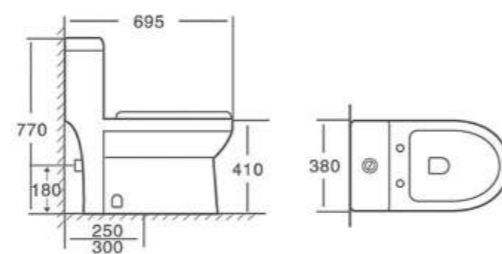

SELLY
S-Trap - Matt White | 250mm
Size: 700x380x740mm
Item Code: 140500100723
Std Pkg : 2 Pcs/set