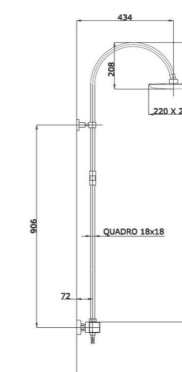

ANDREINA
Shower Column - Round
Finish: Chrome
Item Code: 140400200133
Std Pkg : 5 Pcs/Carton