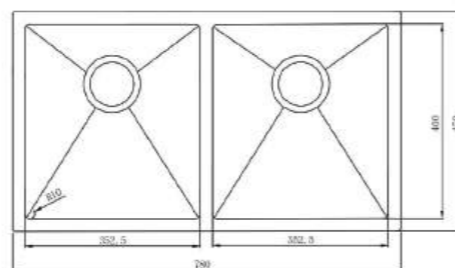

ELITE | AS-6045 MB
Installation: Under Mount
Finish : Matt Black
Size: 600X450X200 mm
Item Code: 140700100131
Std Pkg : 1 Pc/Carton