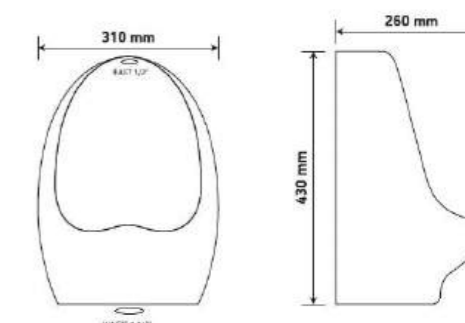

1214
Urinal Wall Hung
Size: 375X 320X680MM
Item Code: 140500400103
Std Pkg : 1 Pc/Carton

DALI
Urinal Flush Valve
Item Code: 140800300060
Std Pkg : 20 Pcs/Carton

1301
Urinal Wall Hung
Size: 335X 300X630 mm
Item Code: 140500400102
Std Pkg : 1 Pc/Carton

158-2
Urinal Wall Hung
Item Code: 140500400028
Size: 300 x 240 x 420 mm
Std Pkg : 1 Pc/Carton