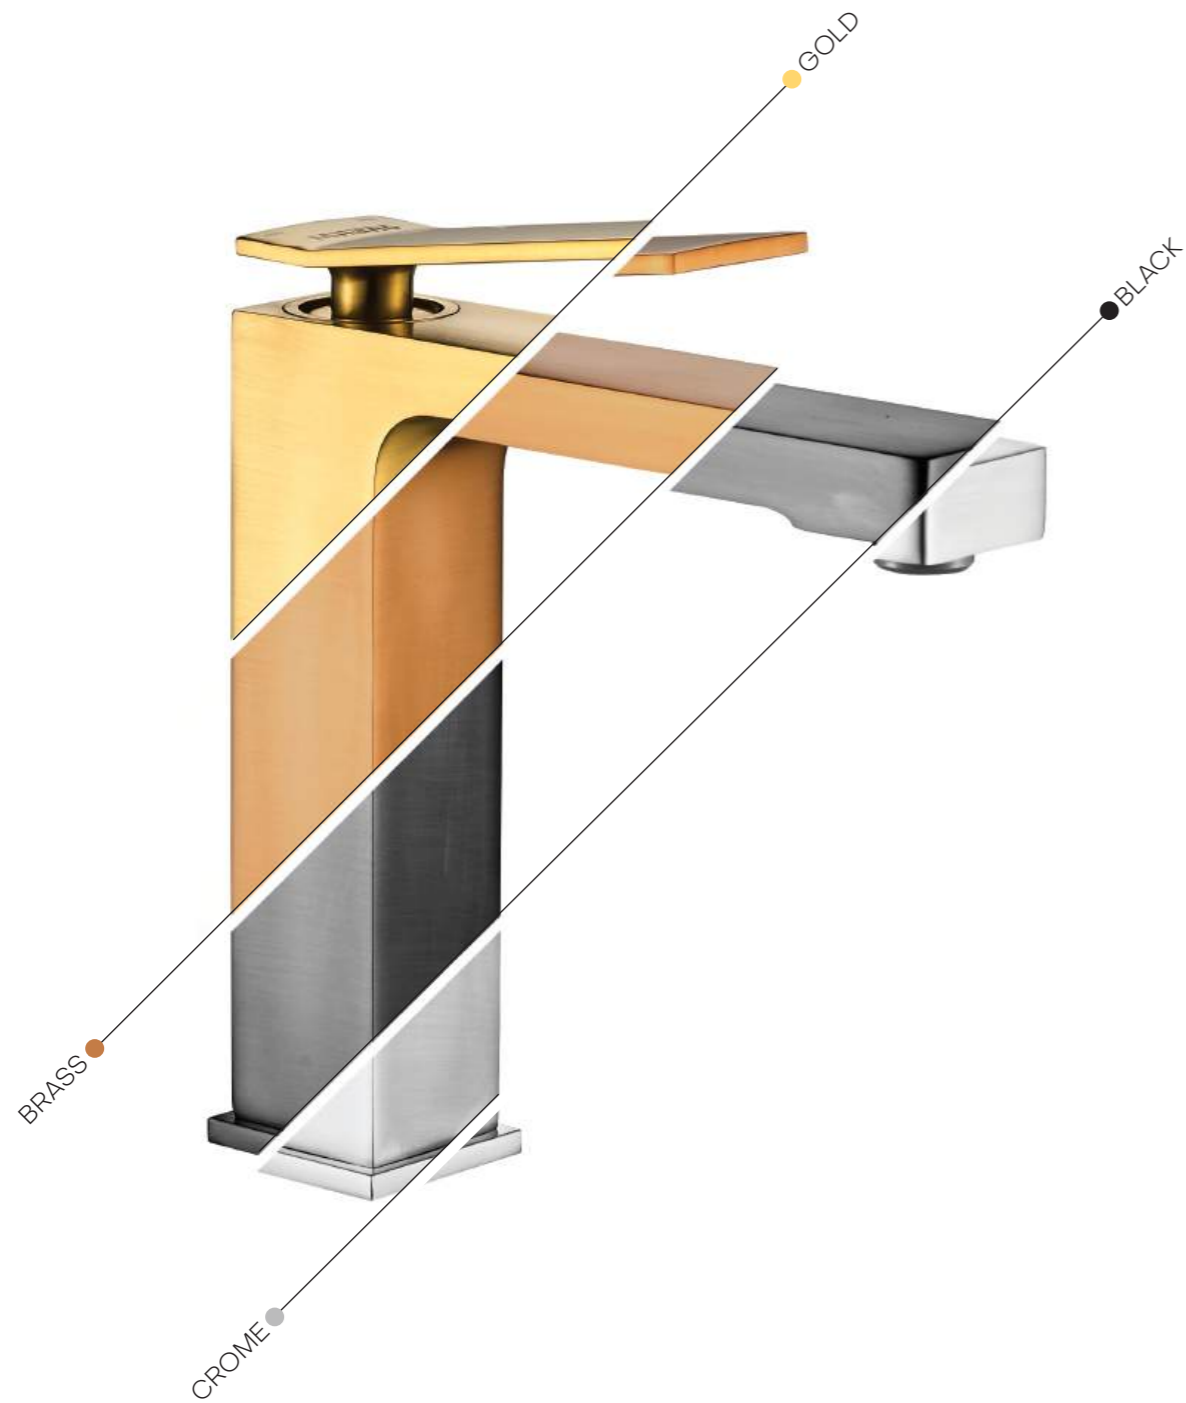

MILANO

DESIGN ELEMENTS

The function of design elements is letting design function!

Providing design, the combination of square and round styles, square element takes the man-machine safety chamber into account. With the use of a built-in bubbler and square faucets that are flat, the design does not lose proportion. The circular body style complies with standard coverage plate holes (diameter 50) and all the cambered surfaces have a beautiful proportion of design and consistent process requirements.

Graceful cambered surfaces consistent process

The ultra thin water pipeline

Built-in bubbler

Human safety chamber consideration