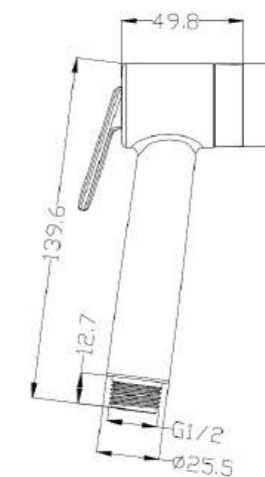

CLASSIC

Shattaf Set
Finish: Black
Item Code: 140200100249
Std Pkg : 40 Pcs/Carton