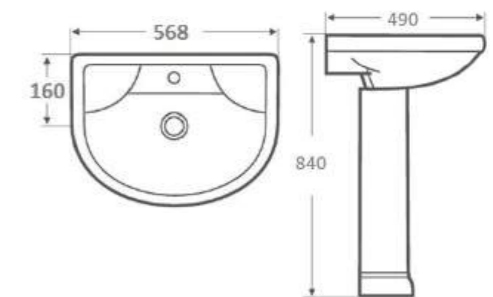

CHARMING
Wash Basin With Pedestal
Size: 610 x 490 x 830 mm
Item Code: 140500200895
Std Pkg : 1pc/Set

INNOVA
 Item Code: 140500201238
 Size: 610 x 490 x 885 mm
 Std Pkg : 1pc/Set

DELTA
 Size: 500x415x825 mm
 Item Code: 140500201310
 Std Pkg : 1pc/Set

ADAM
 Size: 520*420*875 mm
 Item Code: 140500201283
 Std Pkg : 1pc/Set

314
 Size : 568x490x840mm
 Item Code: 140500200840
 Std Pkg : 1pc/Set

ANCHOR
 Size: 560 x 415 x 810 mm
 Item Code: 140500200011
 Std Pkg : 1pc/Set