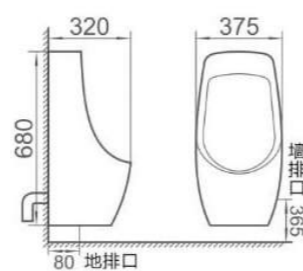

1214
Urinal Wall Hung
Size: 375X 320X680MM
Item Code: 140500400103
Std Pkg : 1 Pc/Carton

DALI
Urinal Flush Valve
Item Code: 140800300060
Std Pkg : 20 Pcs/Carton

1301
Urinal Wall Hung
Size: 335X 300X630 mm
Item Code: 140500400102
Std Pkg : 1 Pc/Carton

158-2
Urinal Wall Hung
Item Code: 140500400028
Size: 300 x 240 x 420 mm
Std Pkg : 1 Pc/Carton