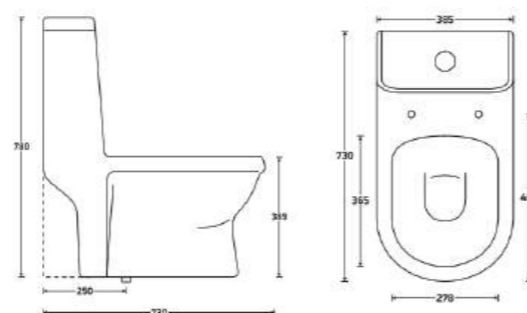

OPERA (98C)
w/slow motion seat cover

S-Trap-White | 250mm
Size:730x385x780mm
Item Code: 140500100681

P-Trap - White | 180MM
Item Code: 140500100735

Std Pkg : 1 Pc/set