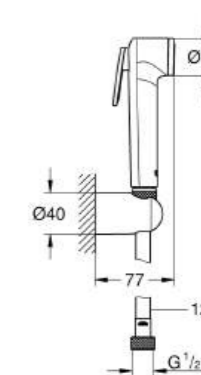

Our all-new shattaf collection features an array of stylish options that are durable and functional and are available in multiple finishes like metallic, bronze, chrome and gold that will effortlessly complement other pieces in your bathroom. Each unit is rust-proof and easy-to-use and maintain too.