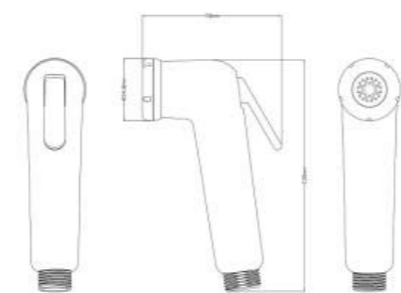

DELUXE PLUS

Shattaf Handle Only
Finish: White
Item Code: 140200100245
Std Pkg : 100 Pcs/Carton