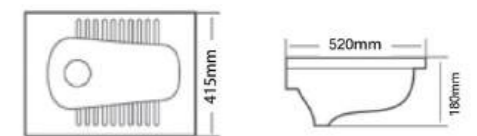

WATER CLOSET

AS 907
Asian Wc
Size: 520X415X180 mm
Item Code: 140500100694
Std Pkg : 1Pc/Set

AS 909
Asian Wc
Item Code: 140500100696
Size: 530X425X190mm
Std Pkg : 1Pc/Set