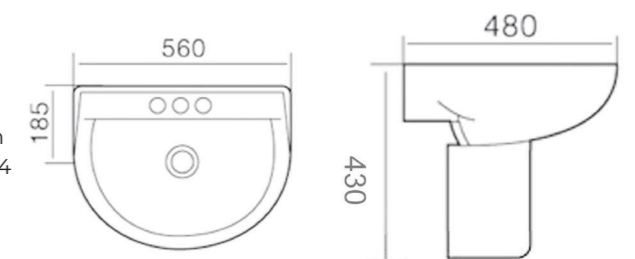

0013A
Wall Hung Basin
Size: 560 x 480 x 430 mm
Item Code: 140500200364
Std Pkg : 1pc/Set