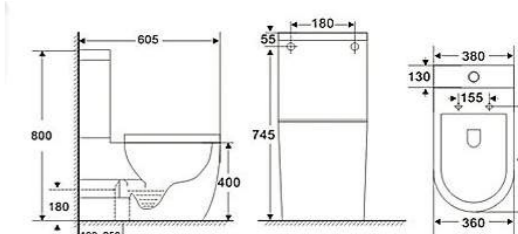

2062 PRO
P-Trap - White
Size: 605x380x800mm
Item Code: 140500100692
Std Pkg : 1Pc/Set