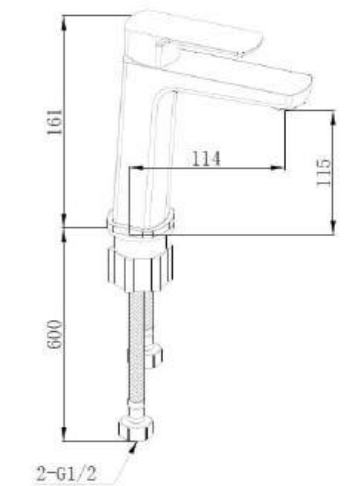

LORD
Basin Mixer
Finish : Chrome
Item Code : 140100200750
Std Pkg : 10 Pcs/Carton

LORD
Sink Mixer
Finish : Chrome
Item Code : 140100300471
Std Pkg : 10 Pcs/Carton