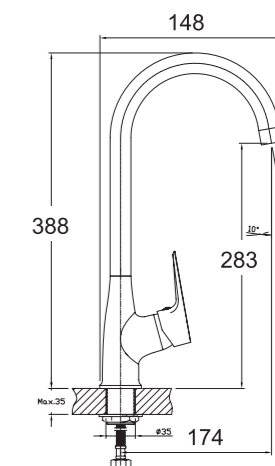

CONCEPT

Sink Mixer
Finish: Chrome
Item Code: 140100300349
Std Pkg : 10 Pcs/Carton