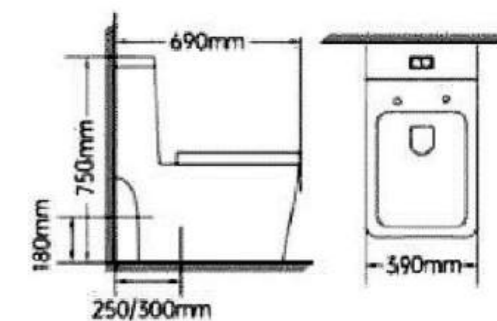

Std Pkg : 1 Pc/set

184
Item Code: 140500100377
S-Trap - White | 250mm
Size: 695x380x770mm
Std Pkg : 1 Pcs/set

828A
S-Trap - White | 250mm
Size: 750x390x775mm
Item Code: 140500100265
Std Pkg : 1 Pc/set

188 PRO
S-Trap - White | 250mm
Size: 690x390x750mm
Item Code: 140500100693
Std Pkg : 1 Pc/set