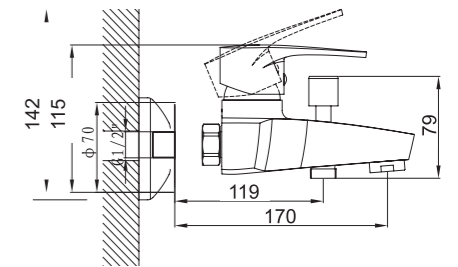

GLORY
Bath Mixer
Finish: Chrome
Item Code: 140100100362
Std Pkg : 8 Pcs/Carton