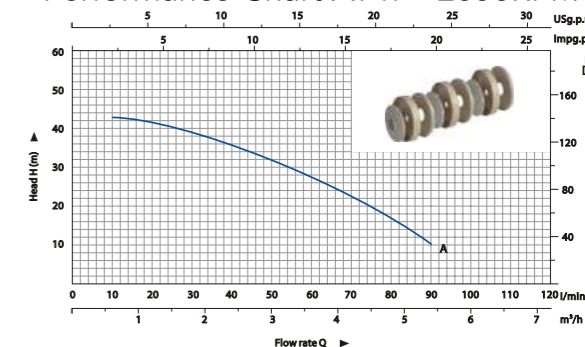

Performance Chart AT n = 2850RPM