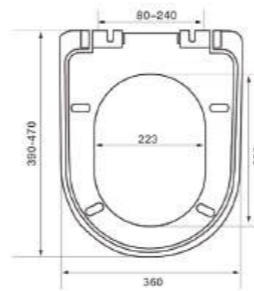

MSC-035
Square Wc Slow Down
Seat Cover
Item Code: 140400500834
Std Pkg : 10 Pcs/Carton