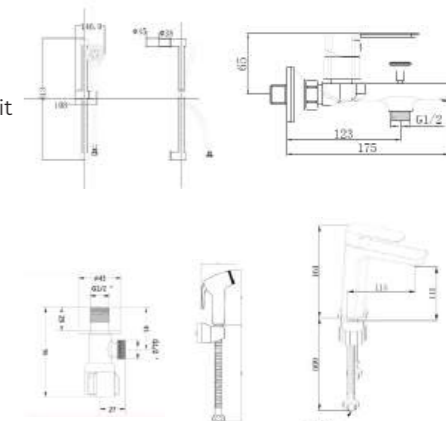

LORD
Basin+Bath+Shattaf+Angle Valve+Kit
Finish: Chrome
Item Code : 140100600184
Std Pkg : 5 Pcs/Carton