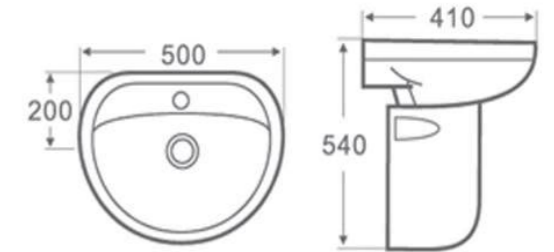

207A
Wall Hung Basin
Size: 500 x 410 x 540 mm
Item Code: 140500200709
Std Pkg : 1pc/Set