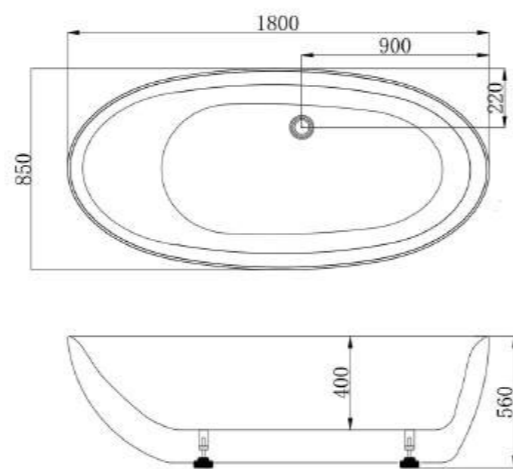

2 YEARS WARRANTY

ZION ACRYLIC FREESTANDING BATHTUB

Size : 1800*800*580 mm
Item Code : 140400400142
Std Pkg : 1pc/Set

2 YEARS WARRANTY

ZOEY ACRYLIC FREESTANDING BATHTUB

Size : 1800*800*580 mm
Item Code : 140400400144
Std Pkg : 1pc/Set

2 YEARS WARRANTY

SAGA MASSAGE BATHTUB

Size : 170X 85X70 mm
Item Code : 140400100186
Std Pkg : 1pc/Set

2 YEARS WARRANTY

VEGA MASSAGE BATHTUB

Size : 150*150*67 mm
Item Code : 140400100185
Std Pkg : 1pc/Set