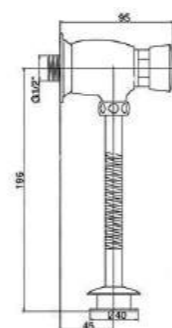

1214
Urinal Wall Hung
Size: 375X 320X680MM
Item Code: 140500400103
Std Pkg : 1 Pc/Carton

DALI
Urinal Flush Valve
Item Code: 140800300060
Std Pkg : 20 Pcs/Carton

1301
Urinal Wall Hung
Size: 335X 300X630 mm
Item Code: 140500400102
Std Pkg : 1 Pc/Carton

158-2
Urinal Wall Hung
Item Code: 140500400028
Size: 300 x 240 x 420 mm
Std Pkg : 1 Pc/Carton