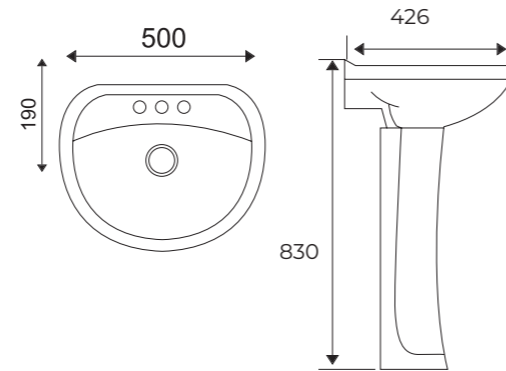

430
Size: 610x475x850 mm
Item Code: 140500201382
Std Pkg : 1pc/Set