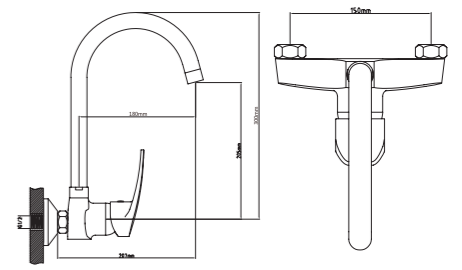

HIRA
Kitchen Sink Mixer
Wall Mounted
Finish: Chrome
Item Code: 140100300358
Std Pkg : 8 Pcs/Carton

DITO
Wall Mounted Single Lever
Sink Mixer
Finish : Chrome
Item Code : 140100300453
Std Pkg : 10 Pcs/Carton