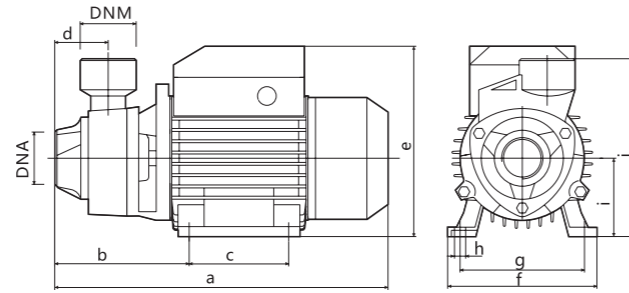

PERIPHERAL PUMP