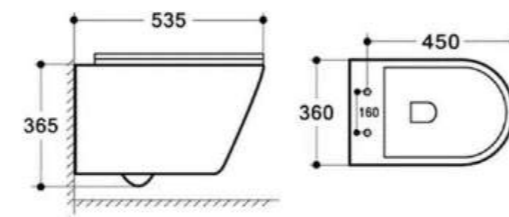

NAVI PRO
Wall-hung WC
P-Trap - White | 180mm
Size: 535 x 360 x 365 mm
Item Code: 140500100687
Std Pkg : 1Pc/Set