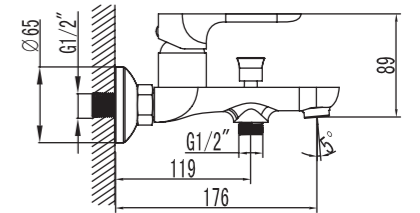

VERDI
Bath Shower Mixer
Finish: Chrome
Item Code: 140100100531
Std Pkg : 8 Pcs/Carton