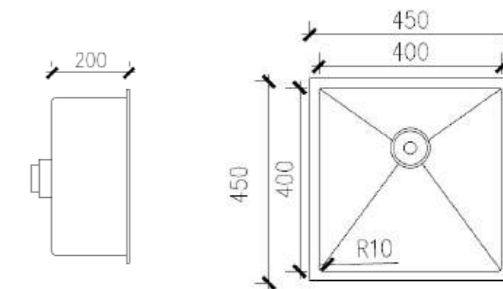

ELITE | AS-4545 MB
Installation: Under Mount
Finish : Matt Black
Size: 450X450X200 mm
Item Code: 140700100129
Std Pkg : 1 Pc/Carton