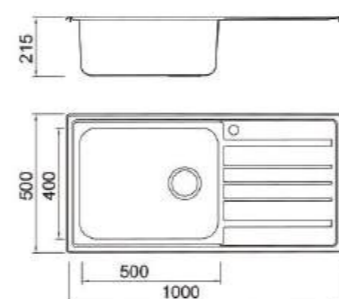

BL-808
Installation: Inset
Finish : Chrome
Material: SS304
Size: 800X480X200 mm
Item Code: 140700200108
Std Pkg : 5Pcs/carton