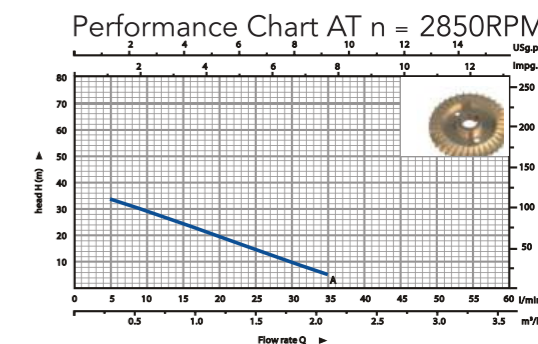

NO.	MODEL	POWER		Q(m³/h)	0	0.3	0.6	0.9	1.2	1.5	1.8	2.1	2.4	2.7	3
		kW	HP												
A	MKM60	0.37	0.5	H	38	33.5	29	24	19.5	15	10	5			

PERIPHERAL PUMP

ELECTRIC WATER PUMP 1HP

MKM-80

Item Code: 140900300106