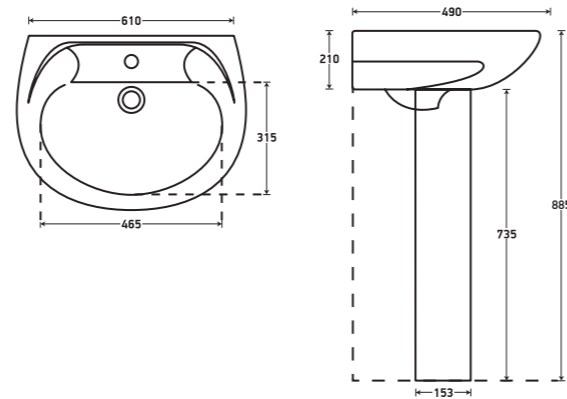

CHARMING
Wash Basin With Pedestal
Size: 610 x 490 x 830 mm
Item Code: 140500200895
Std Pkg : 1pc/Set

INNOVA
 Item Code: 140500201238
 Size: 610 x 490 x 885 mm
 Std Pkg : 1pc/Set

DELTA
 Size: 500x415x825 mm
 Item Code: 140500201310
 Std Pkg : 1pc/Set

ADAM
 Size: 520*420*875 mm
 Item Code: 140500201283
 Std Pkg : 1pc/Set

314
 Size : 568x490x840mm
 Item Code: 140500200840
 Std Pkg : 1pc/Set

ANCHOR
 Size: 560 x 415 x 810 mm
 Item Code: 140500200011
 Std Pkg : 1pc/Set