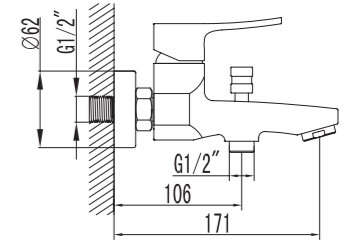

CHARMING

Bath Mixer
Finish: Chrome
Item Code: 140100100491
Std Pkg : 8 Pcs/Carton