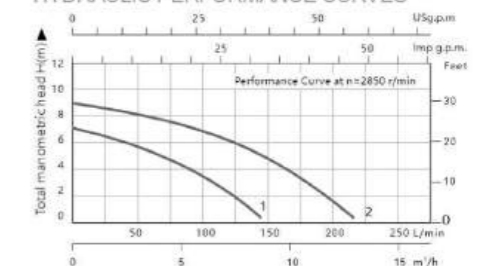

HYDRAULIC PERFORMANCE CURVES