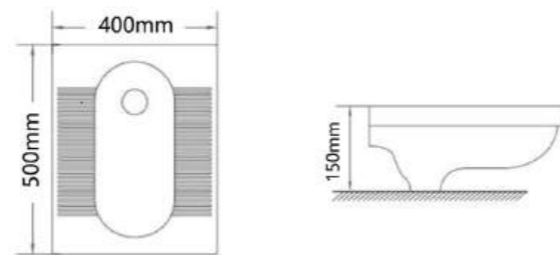

AS 908
Asian Wc
Size: 500X430X150 mm
Item Code: 140500100695
Std Pkg : 1Pc/Set