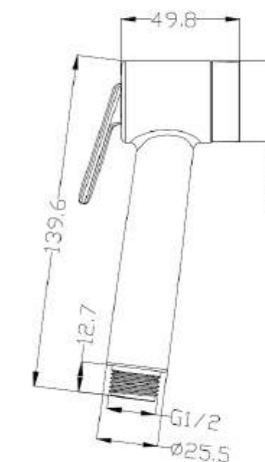

SQUARE

Shattaf Set
Finish: Chrome
Item Code: 140200100194
Std Pkg : 36 Pcs/Carton

CLASSIC

Shattaf Set
Finish: Chrome
Item Code: 140200100247
Std Pkg : 40 Pcs/Carton