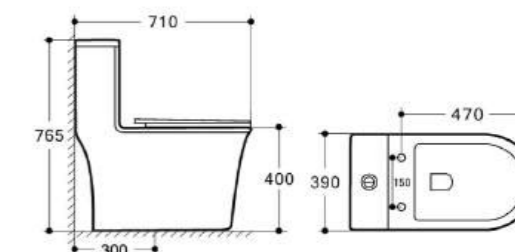

0805
S-Trap - White | 250mm
Size: 705x370x790mm
Item Code: 140500100215
Std Pkg : 1 Pc/set

8058
S-Trap - White | 300mm
Size: 680x365x720mm
Item Code: 140500100705
Std Pkg : 1 Pc/set

8075
S-Trap - White
Size: 710x390x765mm
Item Code: 140500100706
Std Pkg : 1 Pc/set