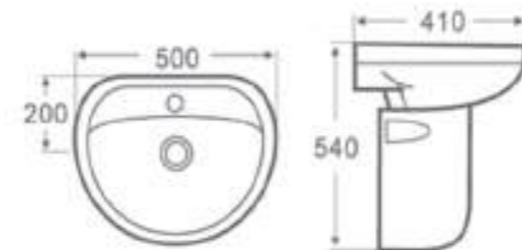

207A
Wall Hung Basin
Size : 500 x 410 x 540mm
Item Code: 140500200101
Std Pkg : 1pc/Set