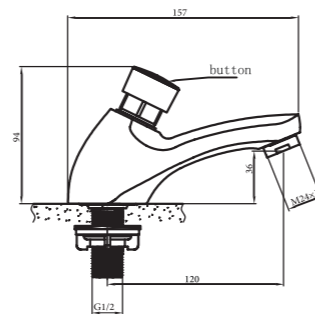

TWS-2306
Wall Mounted
Finish: White
Item Code: 140100200585
Std Pkg : 20 Pcs/Carton