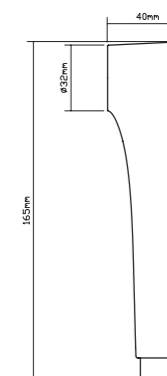

DELUXE PLUS

Shattaf Handle Only
Finish: Chrome
Item Code: 140200100246
Std Pkg : 100 Pcs/Carton

DELUXE

Shattaf Set
Finish: Black
Item Code: 140200100131
Std Pkg : 36 Pcs/Carton

DELUXE PLUS

Shattaf Handle Only
Finish: White
Item Code: 140200100245
Std Pkg : 100 Pcs/Carton

PHOENIX

Shattaf Set
Finish: Chrome
Item Code: 140200100250
Std Pkg : 36 Pcs/Carton

DELUXE PLUS

Shattaf Set
Finish: White
Item Code: 140200100223
Std Pkg : 36 Pcs/Carton

FLASH

Shattaf Set
Finish: Chrome
Item Code: 140100300490
Std Pkg : 36 Pcs/Carton

DELUXE PLUS

Shattaf Set
Finish: Chrome
Item Code: 140200100224
Std Pkg : 36 Pcs/Carton

FLASH

Shattaf Set
Finish: White
Item Code: 140100300489
Std Pkg : 36 Pcs/Carton