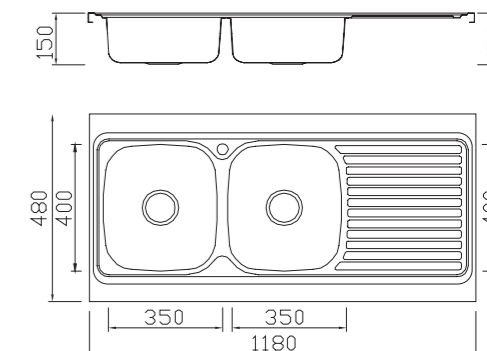

BL-933B
Finish : Chrome
Installation: Insert
Thickness: 0.7 mm
Material: SS304
Size: 1180 x 480 x 150 mm
Item Code: 140700200063
Std Pkg : 2 Pcs/Carton

S12060A
Installation: Lay On
Finish : Chrome
Thickness: 0.6 mm
Material: SS201
Size: 1200 x 600 x 160 mm
Item Code: 140700200092
Std Pkg : 1 Pc/Carton