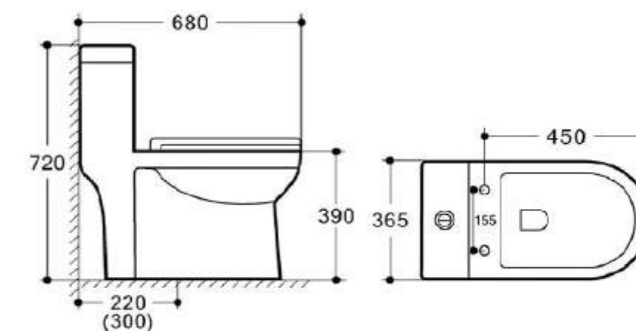

0805
S-Trap - White | 250mm
Size: 705x370x790mm
Item Code: 140500100215
Std Pkg : 1 Pc/set

8058
S-Trap - White | 300mm
Size: 680x365x720mm
Item Code: 140500100705
Std Pkg : 1 Pc/set

8075
S-Trap - White
Size: 710x390x765mm
Item Code: 140500100706
Std Pkg : 1 Pc/set