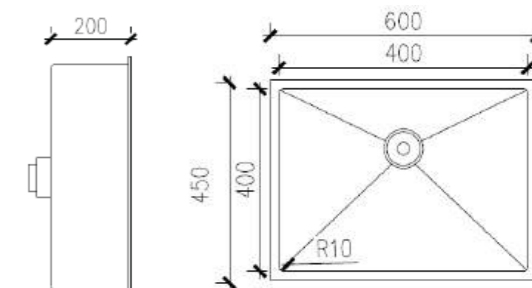

ELITE | AS-6045 MB
Installation: Under Mount
Finish : Matt Black
Size: 600X450X200 mm
Item Code: 140700100131
Std Pkg : 1 Pc/Carton

ELITE | AS-4545
Installation: Under Mount
Finish : Brushed
Size: 450X450X200 mm
Item Code: 140700100128
Std Pkg : 1 Pc/Carton