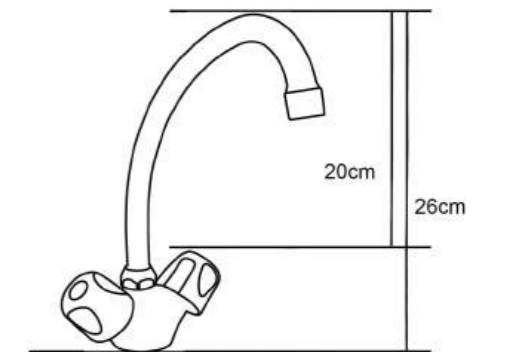

LIZA
Single Hole Sink Mixer
Finish : Chrome
Item Code : 140100300467
Std Pkg : 12 Pcs/Carton