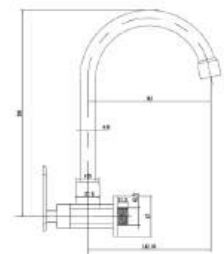

ECO JONE
Sink Tap
Finish: Chrome
Item Code: 140400501118
Std Pkg : 20 Pcs/Carton