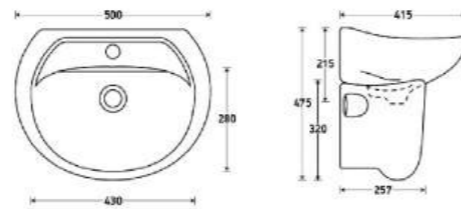

DELTA
Wall Hung Wash Basin
Size: 500x415x475 mm
Item Code: 140500201318
Std Pkg : 1pc/Set