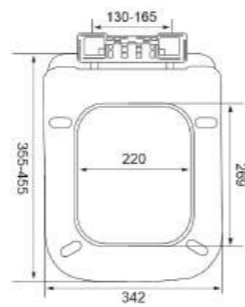

OLYMPOS
Urinal Partition
Size: 615 x 400 mm
Item Code: 140500400082
Std Pkg : 1Pc/Set