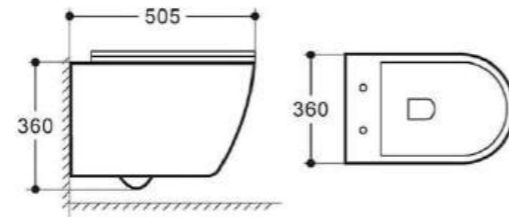

ZINA PRO
Wall-hung WC
P-Trap - White | 180mm
Size: 505 x 360 x 360mm
Item Code: 140500100686
Std Pkg : 1Pc/Set