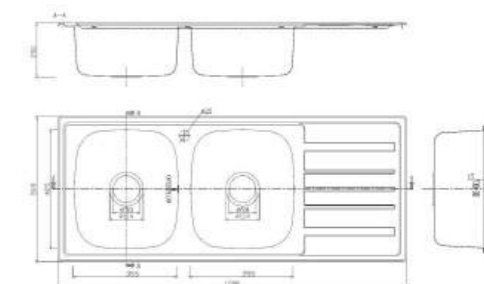

BL-822C
Installation: Inset
Finish : Chrome
Material: SS304
Size: 1200X500X200 mm
Item Code: 140700200107
Std Pkg : 5Pcs/carton