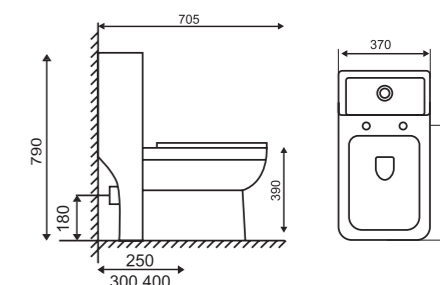

VERDI
S-Trap - White | 250mm
Size: 655x350x795 mm
Item Code: 140500100458
Std Pkg : 2 Pcs/set