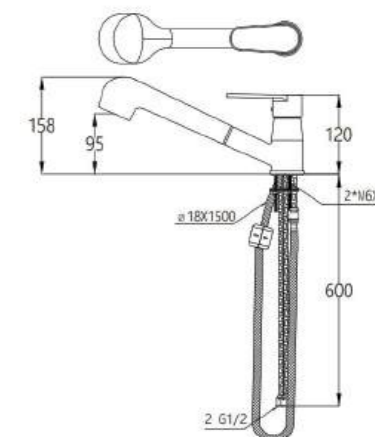

CARY

Pull out Sink Mixer
Finish : Chrome
Item Code : 140100300480
Std Pkg : 10 Pcs/Carton