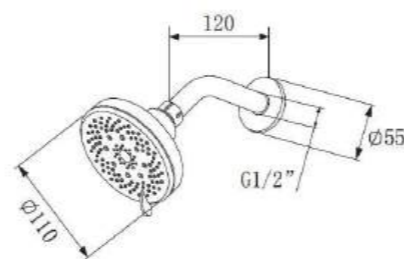

JAMES

Over Head Shower
Finish: Chrome
Item Code: 140300100109
Std Pkg : 40 Pcs/Carton

BEN

Over Head Shower
Finish: Chrome
Item Code: 140300100110
Std Pkg : 20 Pcs/Carton