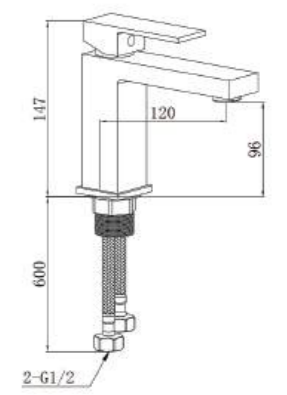

METRO

Basin Mixer
Finish : Chrome
Item Code : 140100200715
Std Pkg : 10 Pcs/Carton