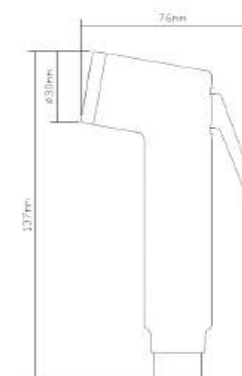

DELUXE PLUS

Shattaf Set
Finish: White
Item Code: 140200100223
Std Pkg : 36 Pcs/Carton