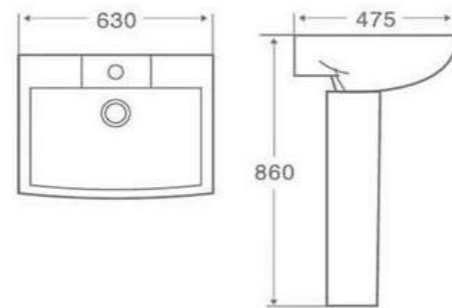

COFE
Wall Hung Basin
Size: 610 x 485 x 400 mm
Item Code: 140500201188
Std Pkg : 1pc/Set

WASH BASIN PEDESTAL

Coming in with modern concepts and beautiful designs, Washbasin with pedestals creates an illusion making the washroom look bigger. Creating drama and sophistication, this is appealing ensuring both aesthetics and comfort.

KN-418
Wash Basin With Pedestal
Size: 675 x 520 x 820 mm
Item Code: 140500200002
Std Pkg : 1pc/Set

ON-0013
Wash Basin With Pedestal
Size: 560 x 480 x 855 mm
Item Code: 140500200650
Std Pkg : 1pc/Set

189-R
Size: 630 x 500 x 860 mm
Item Code: 140500201135
Std Pkg : 1pc/Set

CHARMING
Wash Basin With Pedestal
Size: 610 x 490 x 830 mm
Item Code: 140500200895
Std Pkg : 1pc/Set

INNOVA
 Item Code: 140500201238
 Size: 610 x 490 x 885 mm
 Std Pkg : 1pc/Set

DELTA
 Size: 500x415x825 mm
 Item Code: 140500201310
 Std Pkg : 1pc/Set

ADAM
 Size: 520*420*875 mm
 Item Code: 140500201283
 Std Pkg : 1pc/Set

314
 Size : 568x490x840mm
 Item Code: 140500200840
 Std Pkg : 1pc/Set

ANCHOR
 Size: 560 x 415 x 810 mm
 Item Code: 140500200011
 Std Pkg : 1pc/Set