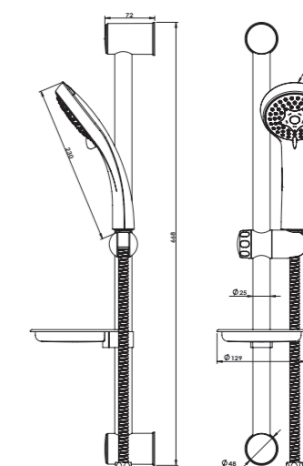

GLORY
Sliding Bar Shower Kit
Finish: Chrome
Item Code: 140300300052
Std Pkg : 10 Pcs/Carton