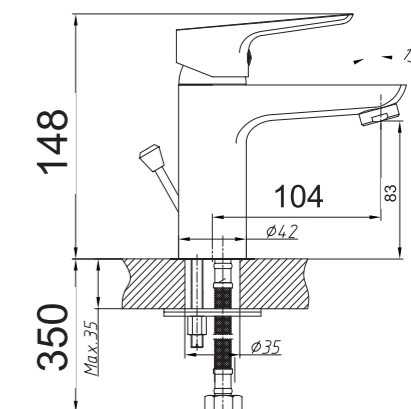

Concept

KITCHEN SINK MIXER

CONCEPT

Bath Mixer
 Finish: Chrome
 Item Code: 140100100652
 Std Pkg : 8 Pcs/Carton

CONCEPT

Basin Mixer
 Finish: Chrome
 Item Code: 140100200497
 Std Pkg : 10 Pcs/Carton

CONCEPT

Sink Mixer
 Finish: Chrome
 Item Code: 140100300349
 Std Pkg : 10 Pcs/Carton