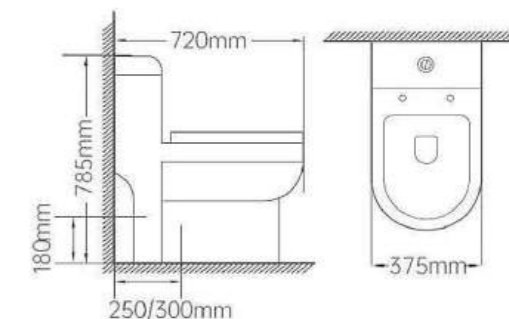

98C
S-Trap - Matt Grey | 250mm
Size: 720x375x785mm
Item Code: 140500100699
Std Pkg : 1 Pc/set