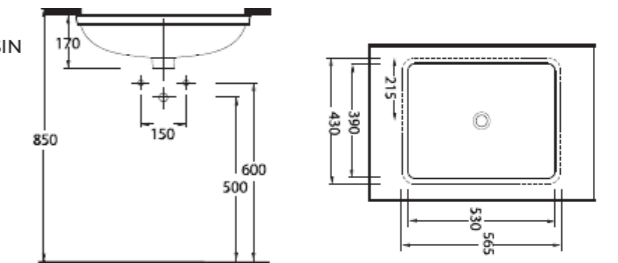

91561
EGE PINARA PINARA WASH BASIN
Edge Counter Top
Size: 560 x 430 x 170 mm
Item Code: 140500200730
Std Pkg : 1pc/Set