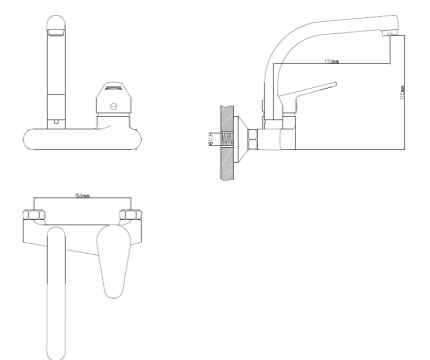

WALL MOUNTED
KITCHEN MIXERS

HIRA
Kitchen Sink Mixer
Wall Mounted
Finish: Chrome
Item Code: 140100300358
Std Pkg : 8 Pcs/Carton

DITO
Wall Mounted Single Lever
Sink Mixer
Finish : Chrome
Item Code : 140100300453
Std Pkg : 10 Pcs/Carton

GLORY
Kitchen Sink Mixer
Wall Mounted
Finish: Chrome
Item Code: 140100300331
Std Pkg : 8 Pcs/Carton

RIVA
Single Lever Sink Mixer
Finish: Chrome
Item Code: 140100300304
Std Pkg : 8 Pcs/Carton