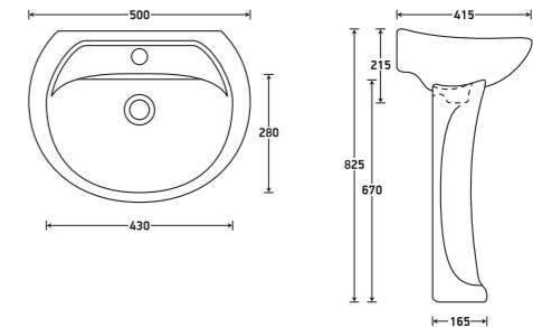

CHARMING
Wash Basin With Pedestal
Size: 610 x 490 x 830 mm
Item Code: 140500200895
Std Pkg : 1pc/Set

INNOVA
 Item Code: 140500201238
 Size: 610 x 490 x 885 mm
 Std Pkg : 1pc/Set

DELTA
 Size: 500x415x825 mm
 Item Code: 140500201310
 Std Pkg : 1pc/Set

ADAM
 Size: 520*420*875 mm
 Item Code: 140500201283
 Std Pkg : 1pc/Set

314
 Size : 568x490x840mm
 Item Code: 140500200840
 Std Pkg : 1pc/Set

ANCHOR
 Size: 560 x 415 x 810 mm
 Item Code: 140500200011
 Std Pkg : 1pc/Set