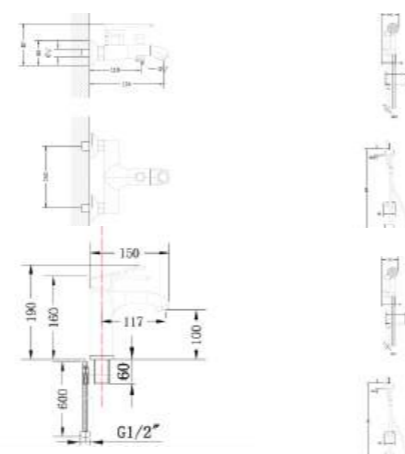

TIME
3 Pcs Set Of Basin Mixer,
Shower Mixer & Shower Kit
Finish: Chrome
Item Code: 140100600176
Std Pkg : 5 Pcs/Carton