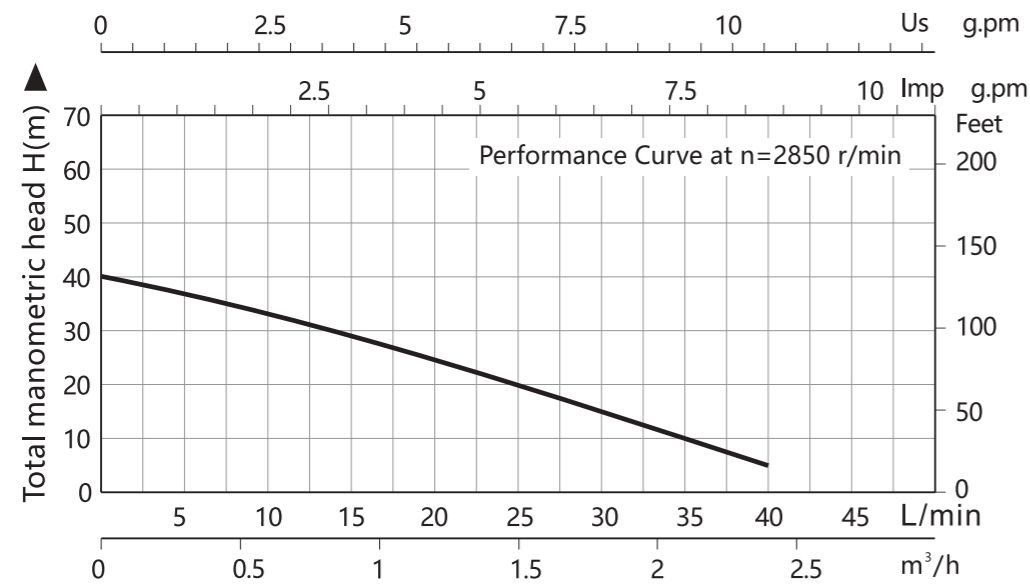

HYDRAULIC PERFORMANCE CURVES

HYDRAULIC PERFORMANCE CURVES

OVERALL & INSTALLATION DIMENSIONS

Model	Dimensions (mm)									
	a	b	c	d	e	f	g	h	i	j
EP-60	265	110	80	45	151	118	100	10	63	138

TECHNICAL DATA (230V/50Hz)