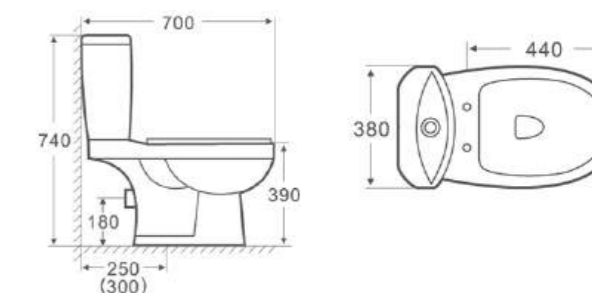

KN-2020
Item Code: 140500100042
S-Trap - Matt White |
250mm
Size: 720x375x785mm
Std Pkg : 1 Pc/set

1058
S-Trap-White | 250mm
Size: 700x380x765mm
Item Code: 140500100100