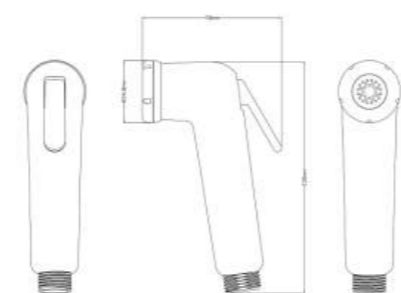

DELUXE PLUS

Shattaf Handle Only
Finish: Chrome
Item Code: 140200100246
Std Pkg : 100 Pcs/Carton

DELUXE

Shattaf Set
Finish: Black
Item Code: 140200100131
Std Pkg : 36 Pcs/Carton

DELUXE PLUS

Shattaf Handle Only
Finish: White
Item Code: 140200100245
Std Pkg : 100 Pcs/Carton

PHOENIX

Shattaf Set
Finish: Chrome
Item Code: 140200100250
Std Pkg : 36 Pcs/Carton

DELUXE PLUS

Shattaf Set
Finish: White
Item Code: 140200100223
Std Pkg : 36 Pcs/Carton

FLASH

Shattaf Set
Finish: Chrome
Item Code: 140100300490
Std Pkg : 36 Pcs/Carton

DELUXE PLUS

Shattaf Set
Finish: Chrome
Item Code: 140200100224
Std Pkg : 36 Pcs/Carton

FLASH

Shattaf Set
Finish: White
Item Code: 140100300489
Std Pkg : 36 Pcs/Carton