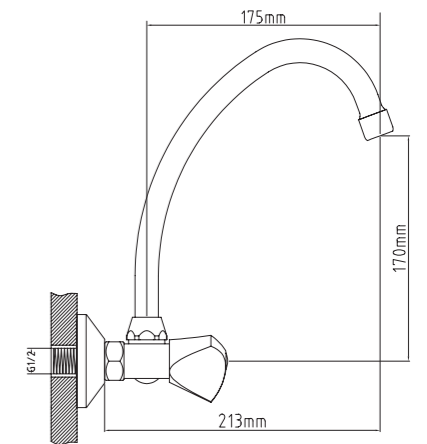

CROWN PLUS

Single Hole Sink Mixer
Finish : Chrome
Item Code : 140100300212
Std Pkg : 12 Pcs/Carton

Classic

BATH MIXER

CLASSIC
Bath Mixer
Finish : Chrome
Item Code : 140100100246
Std Pkg : 12 Pcs/Carton

CLASIC
Kitchen Sink Mixer Wall mounted
Finish: Chrome
Item Code: 140100300184
Std Pkg : 12 Pcs/Carton