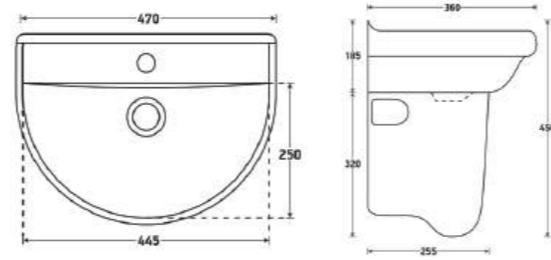

ALBA
Wall Hung Basin
Size: 470x60x450 mm
Item Code: 140500201284
Std Pkg : 1pc/Set