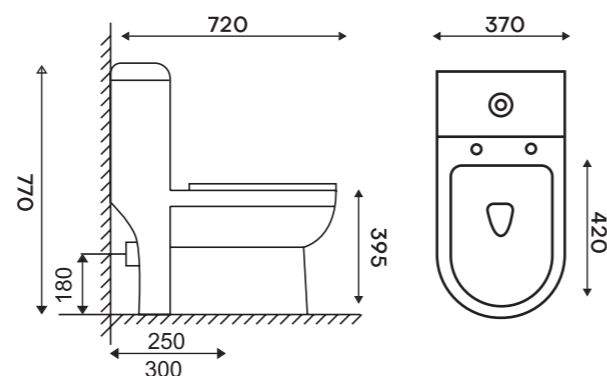

0098
S-Trap-White | 250mm
Size: 720x370x770mm
Item Code: 140500100225

P-Trap-White
Item Code: 140500100459

Std Pkg : 1 Pc/set