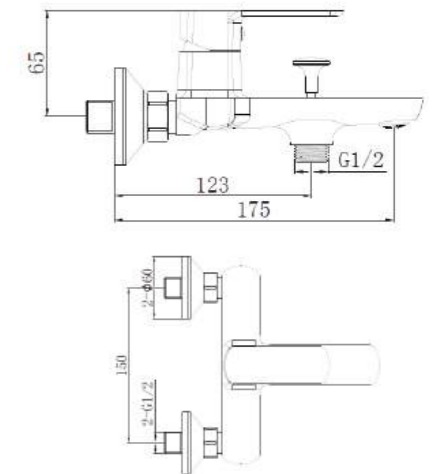

Style with
Extraordinary

Lord
KITCHEN SINK MIXER

LORD
Bath Mixer
Finish : Chrome
Item Code : 140100100877
Std Pkg : 10 Pcs/Carton

LORD
Basin Mixer
Finish : Chrome
Item Code : 140100200750
Std Pkg : 10 Pcs/Carton

LORD
Sink Mixer
Finish : Chrome
Item Code : 140100300471
Std Pkg : 10 Pcs/Carton

LORD MIXERS