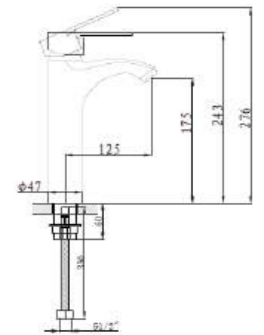

TURBO PLUS

Basin Mixer
Finish: Chrome
Item Code: 140100200730
Std Pkg : 10 Pcs/Carton