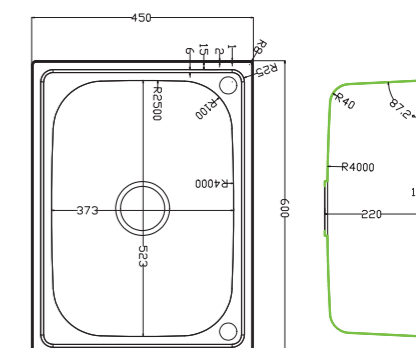

MKS 6045
Finish : Chrome
Installation: Insert
Size: 600X450X210 mm
Item Code: 140700100127
Std Pkg : 5 Pcs/Carton