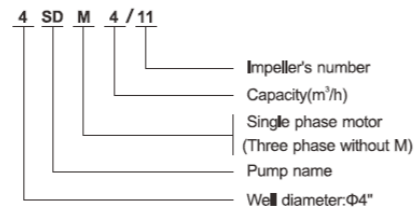

Motor

- Adopted the NEMA standard
- Continuous service
- Power: 0.25~2.6kW(Single phase)
- Power: 0.25~7.5kW(Three phase)
- Insulation class: B
- Protection grade: IP 68
- Minimum well diameter: $\phi 4"$
- Highest temperature of liquid: 40°C