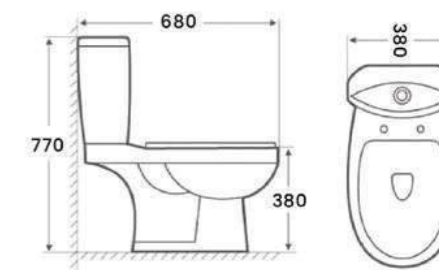

P-Trap - White | 180mm
Item Code: 140500100739

Std Pkg : 2 Pc/set

LORAS
S-Trap-White | 225mm
Size:665x355x720mm
Item Code: 140500100579

P-Trap - White | 185mm
Item Code: 140500100612

Std Pkg : 1 Pc/set

ANCHOR
S-Trap - White
Size: 680 x 380 x 770mm
Item Code: 140800200039
Std Pkg : 2 Pcs/set