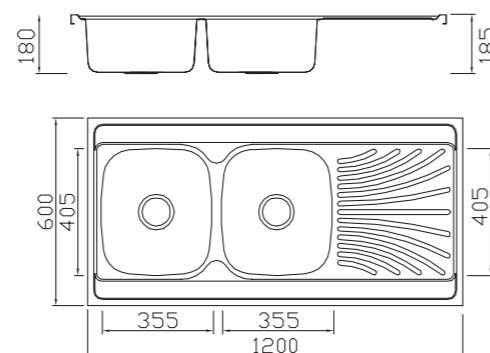

S12050A
Installation: Lay On
Finish : Chrome
Thickness: 0.6 mm
Material: SS201
Size: 1200 x 500 x 160 mm
Item Code: 140700200091
Std Pkg : 1 Pc/Carton

BL-933B
Finish : Chrome
Installation: Insert
Thickness: 0.7 mm
Material: SS304
Size: 1180 x 480 x 150 mm
Item Code: 140700200063
Std Pkg : 2 Pcs/Carton

S12060A
Installation: Lay On
Finish : Chrome
Thickness: 0.6 mm
Material: SS201
Size: 1200 x 600 x 160 mm
Item Code: 140700200092
Std Pkg : 1 Pc/Carton

MKS 12050
Installation: Insert
Finish : Chrome
Size: 120X500X210 mm
Item Code: 140700200109
Std Pkg : 5 Pcs/Carton

BL-853
Finish : Chrome
Installation: Lay On
Thickness: 0.6 mm
Material: SS201
Size: 1200 x 600 x 180 mm
Item Code: 140700200005
Std Pkg : 5 Pcs/Carton

MKS 8046
Finish : Chrome
Installation: Insert
Size: 800X460X210 mm
Item Code: 140700200110
Std Pkg : 5 Pcs/Carton

BL-812
Finish : Chrome
Installation: Insert
Thickness: 0.6 mm
Material: SS304
Size: 820 x 500 x 180 mm
Item Code: 140700200012
Std Pkg : 5 Pcs/Carton

MKS 6045
Finish : Chrome
Installation: Insert
Size: 600X450X210 mm
Item Code: 140700100127
Std Pkg : 5 Pcs/Carton