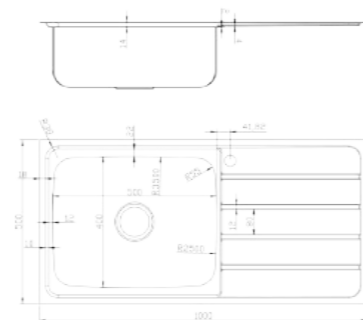

ELITE | AS-4545 MB
Installation: Under Mount
Finish : Matt Black
Size: 450X450X200 mm
Item Code: 140700100129
Std Pkg : 1 Pc/Carton