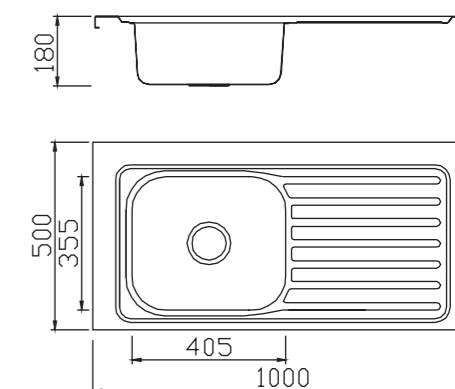

BL-841
Item Code: 140700100054
Size: 1000 x 500 x 180 mm
Material: SS201
Finish : Chrome
Installation: Lay On
Thickness: 0.6 mm
Std Pkg : 5 Pcs/Carton