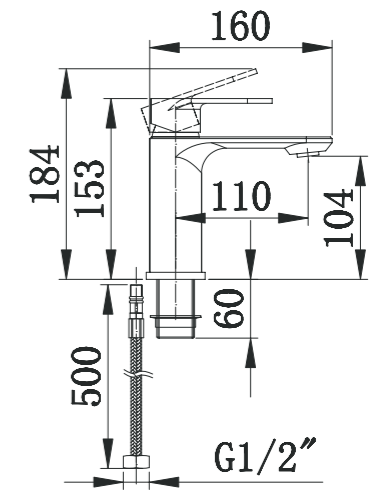

DITO

Basin Mixer
Finish: Chrome
Item Code : 140100200590
Std Pkg : 10Pcs/Carton