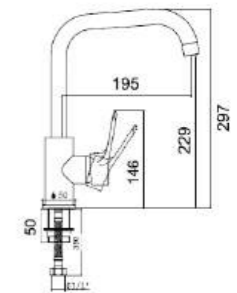

TURBO PLUS

Sink Mixer
Finish: Chrome
Item Code: 140100300466
Std Pkg : 10 Pcs/Carton