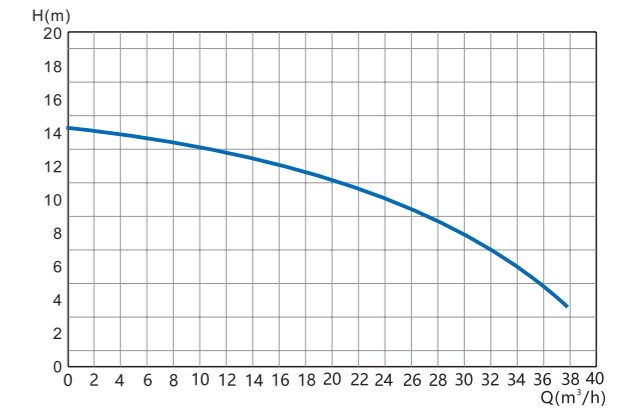

DIMENSION

Model	Outlet	L	L1	B	H	H1	n-d0
	mm	mm	mm	mm	mm	mm	mm
QL1500DZF	50	245	120	155	455	92	120