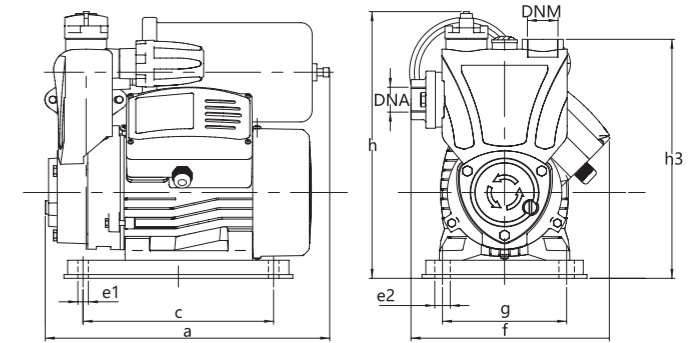

SELF-PRIMING PERIPHERAL PUMP

SELF-PRIMING AUTOMATIC 1 HP - YDTP-80A

Item Code: 141600200216
Std Pkg : 1Pcs/Carton

SELF-PRIMING AUTOMATIC 0.5 HP - YDTP-65A

Item Code: 141600200217
Std Pkg : 1Pcs/Carton