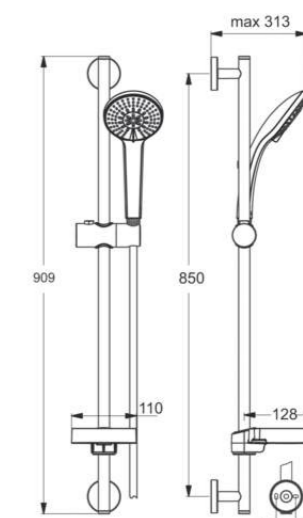

INNOVA
Sliding Bar Shower Kit
Finish: Chrome
Item Code: 140300300039
Std Pkg : 10 Pcs/Carton