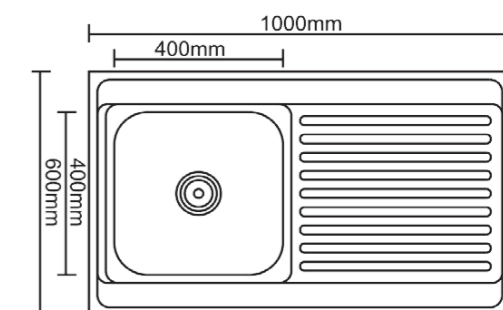

D10060A
Item Code: 140700100100
Size: 1000 x 600 x 140 mm
Finish : Chrome
Installation: Lay On
Thickness: 0.5 mm
Std Pkg : 1 Pc/Carton