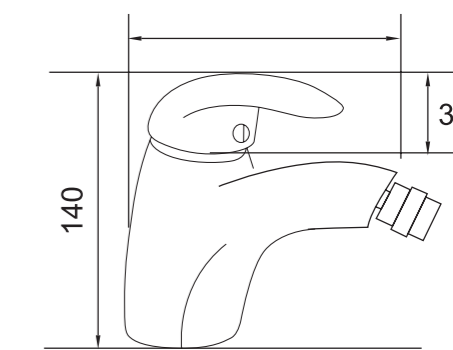

LEXUS
Bidet Mixer
Finish: Chrome
Item Code: 140100400107
Std Pkg : 8 Pcs/Carton