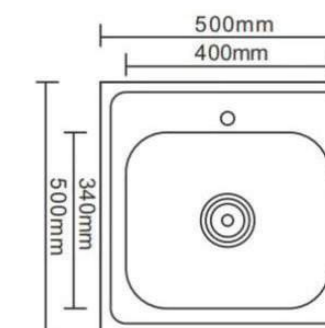

BL-885
Installation: Insert
Finish : Chrome
Material: SS304
Size: 100X500X210 mm
Item Code: 140700200103
Std Pkg : 5Pcs/carton

D5050P
Installation: Insert
Finish : Chrome
Size: 50X50 mm
Item Code: 140700100112
Std Pkg : 10Pcs/carton