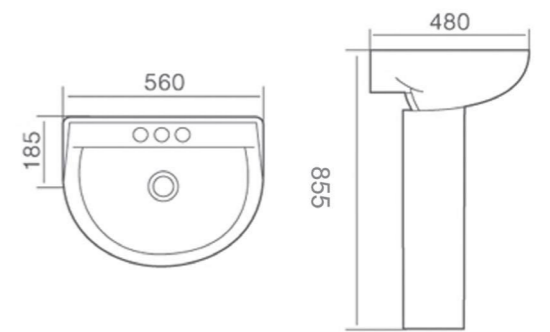

ON-0013
Wash Basin With Pedestal
Size: 560 x 480 x 855 mm
Item Code: 140500200650
Std Pkg : 1pc/Set