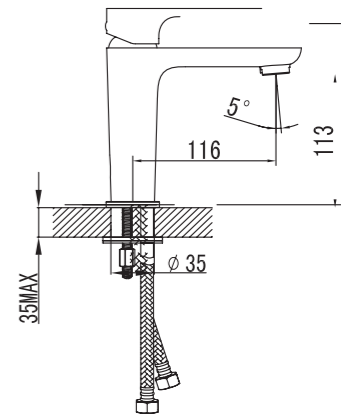

VERDI
Basin Mixer
Finish: Chrome
Item Code: 140100200389
Std Pkg : 8 Pcs/Carton