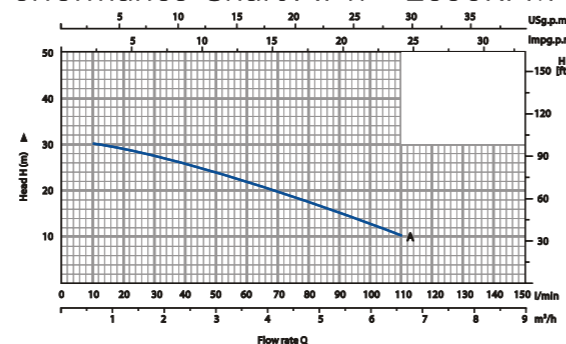

NO.	MODEL	POWER		Q(m³/h)	0	0.3	0.6	0.9	1.2	1.5	1.8	2.1	2.4	2.7	3
		kW	HP												
A	MKM-80	0.37	1	H	38	33.5	29	24	19.5	15	10	5			

CENTRIFUGAL PUMP

Performance Chart AT n = 2850RPM

- ITEM CODE: 140900300119 - CPM 158 - 1HP
- ITEM CODE: 140900300171 - HGAM 75 - 1.5HP
- ITEM CODE: 140900300172 - HGAM 80 - 2HP