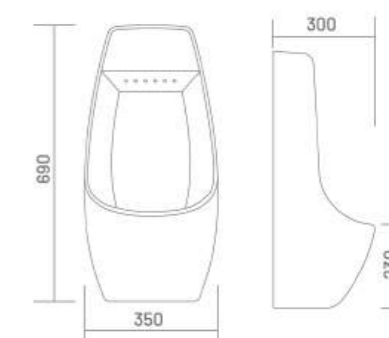

1301
Urinal Wall Hung
Size: 335X 300X630 mm
Item Code: 140500400102
Std Pkg : 1 Pc/Carton