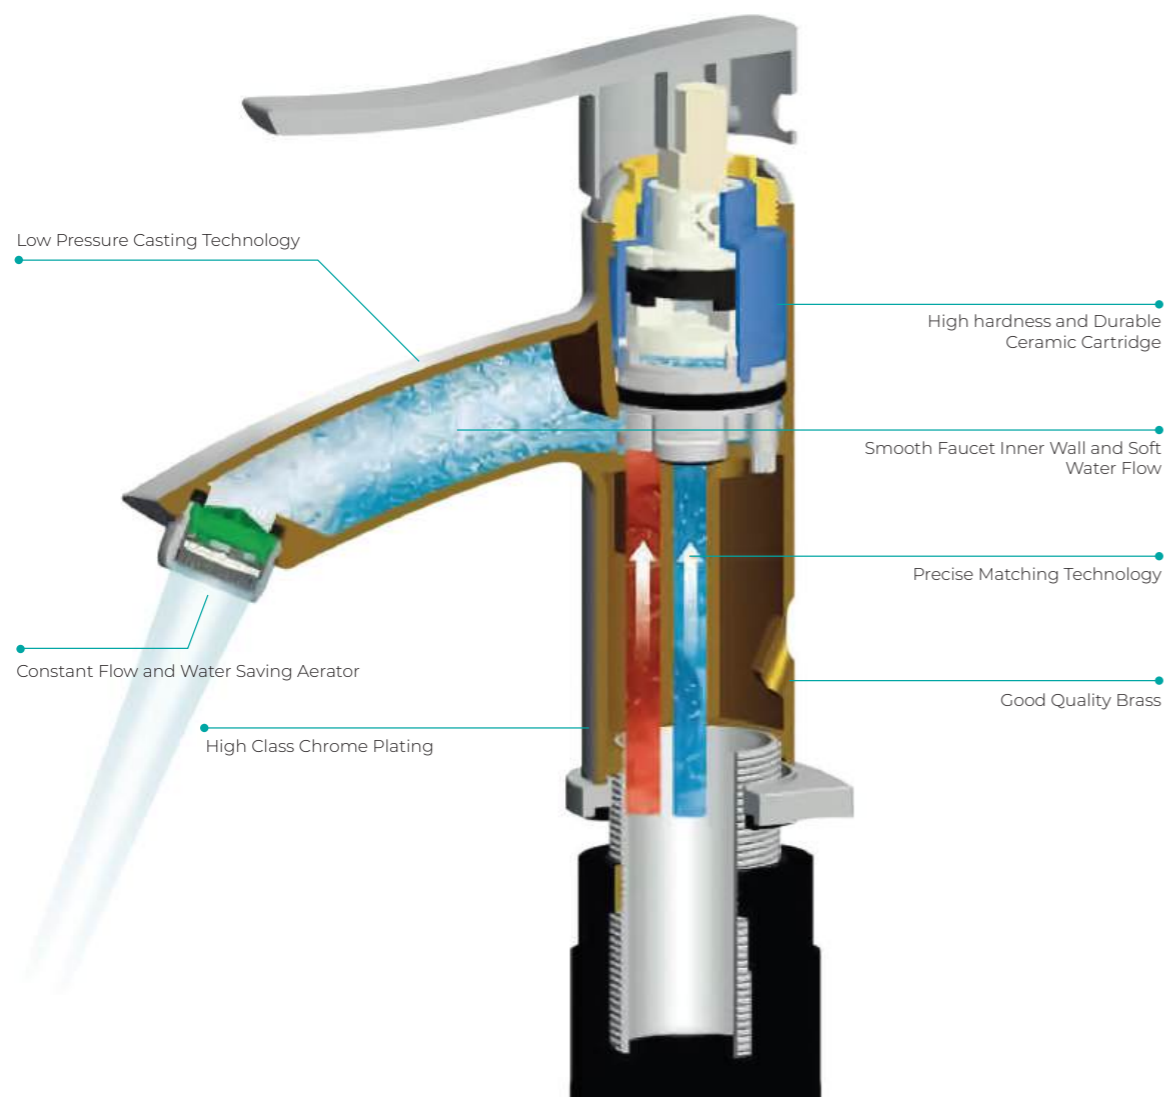

Graceful cambered surfaces consistent process

The ultra thin water pipeline

Built-in bubbler

Human safety chamber consideration

MIXERS WITH CONSTANT FLOW & WATER SAVING FUNCTION

PRECISE CARTRIDGE
High hardness and durable ceramic cartridge, with special noise reduction filter, provide good performance on daily use.

CONSTANT FLOW
Constant flow and water saving aerator provides plentiful bubble and a comfortable bathing.

LOW PRESSURE CASTING
Low pressure casting technology.

PRECISE MACHINING
Precise machining technology.

GOOD QUALITY BRASS
Good quality brass material ensures perfect chrome plating surface.

PRECISE CONNECTING
Smooth faucet inner wall and soft water flow.

MIRROR CHROME PLATING
High class chrome plating technology makes our faucet surface bright and sharp. With the merit of ant-acid, antioxidant and strong absorption, after long time using, the faucet surface is still lustrous and shining.