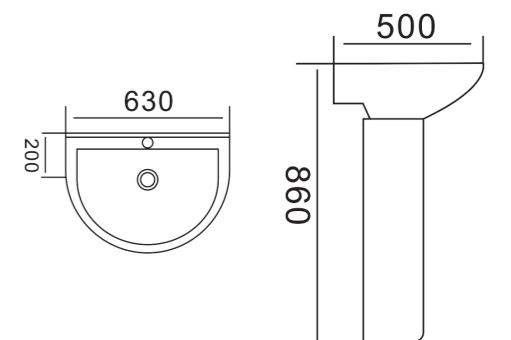

WASH BASIN PEDESTAL

Coming in with modern concepts and beautiful designs, Washbasin with pedestals creates an illusion making the washroom look bigger. Creating drama and sophistication, this is appealing ensuring both aesthetics and comfort.