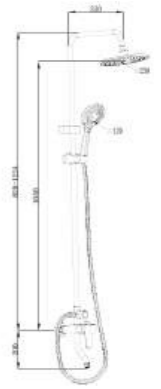

LORD
Bath Shower Rod &
Rain Shower
Finish : Chrome
Item Code: 140100100878
Std Pkg : 5 Pcs/Carton