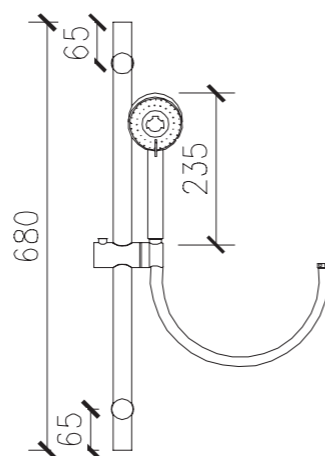

RIVA
Sliding Bar Shower Kit
Finish: Chrome
Item Code: 140300300055
Std Pkg : 10 Pcs/Carton

SHOWER KIT