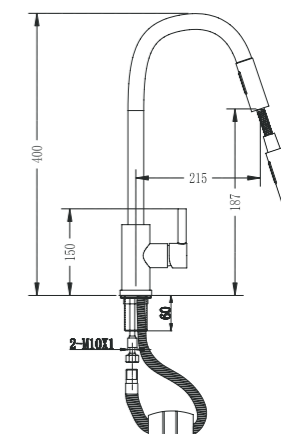

Kelly
PULL OUT SINK MIXER

KELLY PULLOUT

Pull out Sink Mixer
Finish: Chrome
Item Code: 140100300375
Std Pkg : 5 Pcs/Carton

CATCH

Pull out Sink Mixer
Finish : Chrome
Item Code : 140100300479
Std Pkg : 10 Pcs/Carton