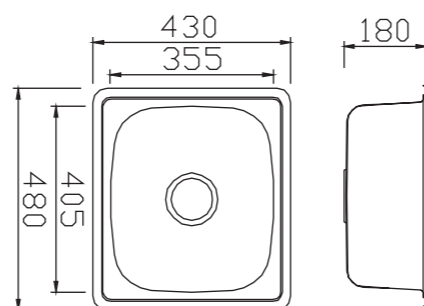

BL-604
Item Code: 140700100029
Size: 480X430X180 mm
Material: SS304
Finish : Chrome
Installation: Insert
Thickness: 0.6 mm
Std Pkg : 10 Pcs/Carton