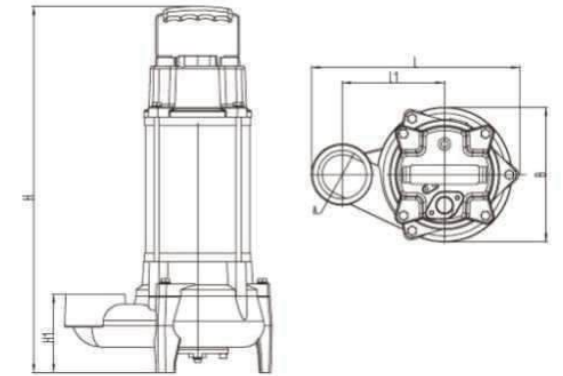

NON-CLOGGING SEWAGE SUBMERSIBLE PUMP

SUBMERSIBLE SEWAGE PUMP WITH CUTTER 2 HP
QL-1500DZF
Item Code: 141600200218
Std Pkg : 1Pcs/Cartron