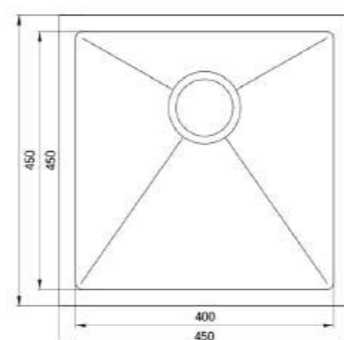

ML 4545
Installation: Under Mount
Finish : Black
Material: SS304
Size: 450X450X200mm
Item Code: 140700100118
Std Pkg : 1Pc/carton