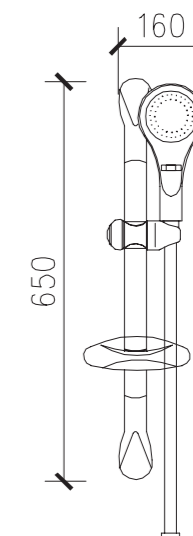

RIVA
Sliding Bar Shower Kit
Finish: Chrome
Item Code: 140300300055
Std Pkg : 10 Pcs/Carton

MIRA
Sliding Bar Shower Kit
Finish: Chrome
Item Code: 140300300062
Std Pkg : 10 Pcs/Carton

GLORY
Sliding Bar Shower Kit
Finish: Chrome
Item Code: 140300300052
Std Pkg : 10 Pcs/Carton

INNOVA
Sliding Bar Shower Kit
Finish: Chrome
Item Code: 140300300039
Std Pkg : 10 Pcs/Carton