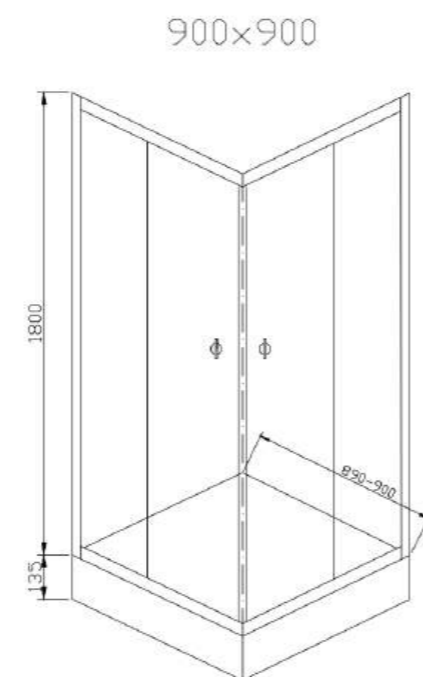

LORD

SHOWER HEAD
 WITH SS ARM 10CM
 Finish : Chrome
 Size : 234x185mm
 HEAD: 86mm
 Item Code: 140100100886

SHOWER
CUBICLE

LYP-505
ECO SHOWER CUBICLE CLEAR SQUARE
 Size: 900*900mm
 Item Code: 140400100190
 Std Pkg : 2pcs/Set