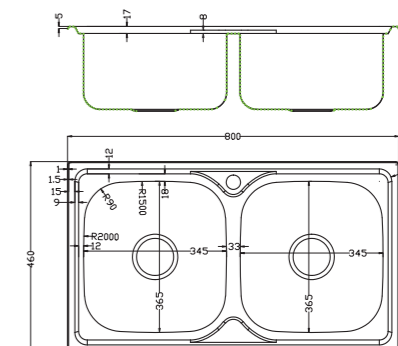

MKS 8046
Finish : Chrome
Installation: Insert
Size: 800X460X210 mm
Item Code: 140700200110
Std Pkg : 5 Pcs/Carton