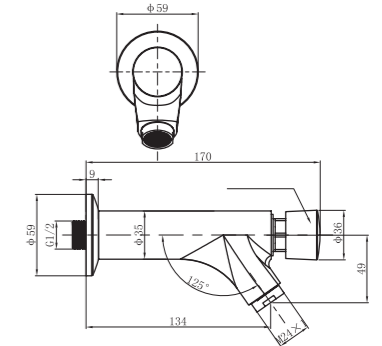

SELF CLOSING TAPS

Adding more convenience to your lifestyle quality takes a new meaning here with simplicity and luxurious design complimenting the aesthetics.

TWS-1323
Self Closing Basin Mixer Hot & Cold
Finish: Chrome
Item Code: 140100200578
Std Pkg : 20 Pcs/Carton

TWS-1313
Basin Mounted
Finish: Chrome
Item Code: 140100200577
Std Pkg : 20 Pcs/Carton

TWS-1302
Basin Mounted
Finish: Chrome
Item Code: 140100200788

TWS-2306
Wall Mounted
Finish: White
Item Code: 140100200585
Std Pkg : 20 Pcs/Carton