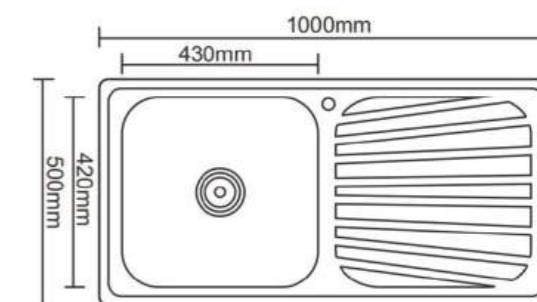

D10050PQ
Installation: Insert
Finish : Chrome
Size: 100X50 mm
Item Code: 140700100113
Std Pkg : 5Pcs/carton