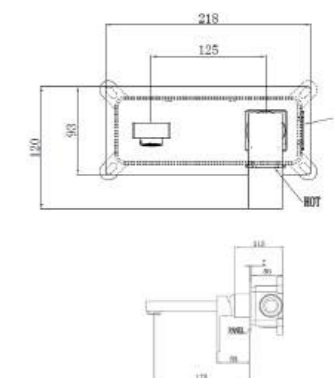

METRO
Wall Mounted Basin Mixer
Finish : Matt Black
Item Code : 140100200720
Std Pkg : 10 Pcs/Carton