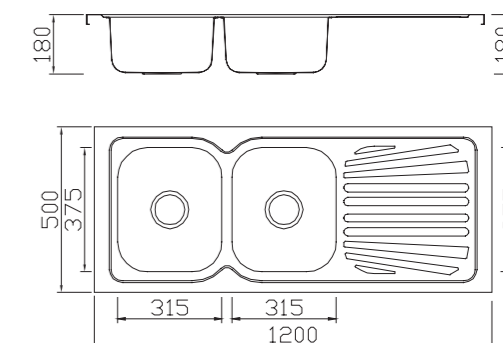

BL-860
Item Code: 140700100053
Size: 1200 x 500 x 180 mm
Material: SS201
Finish : Chrome
Installation: Lay On
Thickness: 0.6 mm
Std Pkg : 5 Pcs/Carton