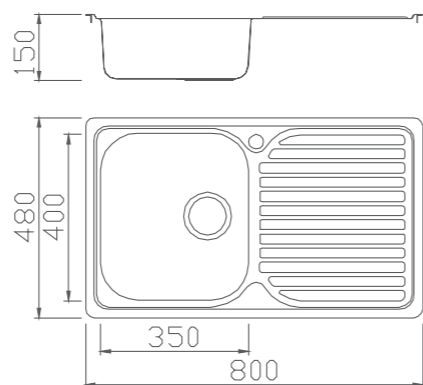

BL-834B
Item Code: 140700100044
Size: 800 x 480 x 160 mm
Material: SS304
Finish : Chrome
Installation: Insert
Thickness: 0.6 mm
Std Pkg : 10 Pcs/Carton