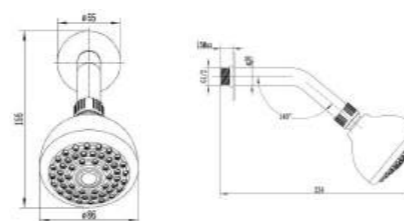

LORD

SHOWER HEAD
 WITH SS ARM 10CM
 Finish : Chrome
 Size : 234x185mm
 HEAD: 86mm
 Item Code: 140100100886

SHOWER
CUBICLE

LYP-505
ECO SHOWER CUBICLE CLEAR SQUARE
 Size: 900*900mm
 Item Code: 140400100190
 Std Pkg : 2pcs/Set