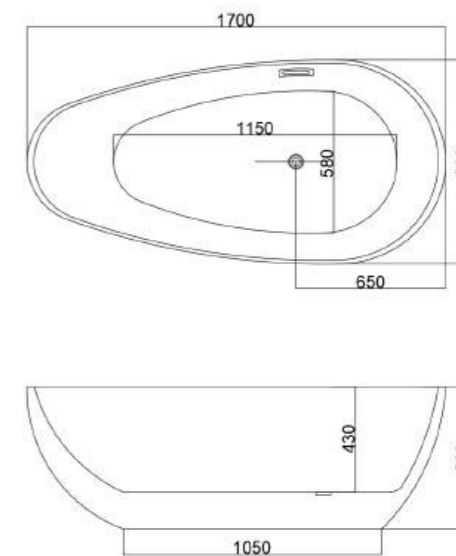

SANICA ACRYLIC BATHTUB

Create the most luxurious bathroom with the glorious Golden bathtub that features the most elegant design and color. This one is sure to be a showstopper.

2 mm Thickness

Size: 170 x 70 x 380 mm   Item Code: 140400400072

Size: 160 x 70 x 380 mm   Item Code: 140400400073

Size: 150 x 70 x 380 mm   Item Code: 140400400074

ACRYLIC BATHTUB

Size :170*70*39
Item Code : 140400400012
Std Pkg : 1pc/Set

ZIA ACRYLIC FREESTANDING BATHTUB

Size : 1700*830*580 mm
Item Code : 140400400143
Std Pkg : 1pc/Set

ZEAN ACRYLIC FREESTANDING BATHTUB

Size : 1700*800*600
Item Code : 140400400141
Std Pkg : 1pc/Set