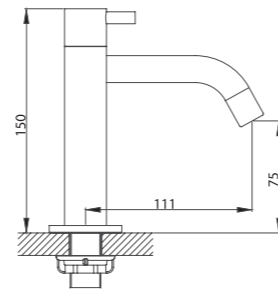

RICA
Wash Basin Tap
Finish: Chrome
Item Code: 140900300201
Std Pkg : 20 Pcs/Carton