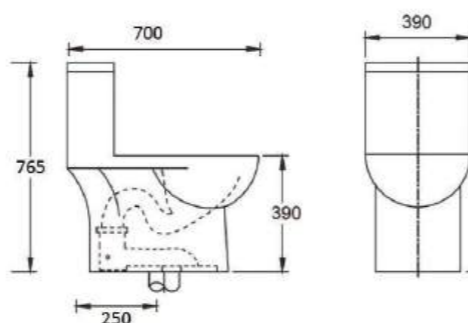

P-Trap-White
Item Code: 140500100065

Std Pkg : 1 Pc/set