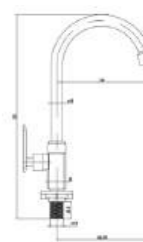

ECO JONE
Wash Basin Tap
Finish: Chrome
Item Code : 140400501119
Std Pkg : 20 Pcs/Carton