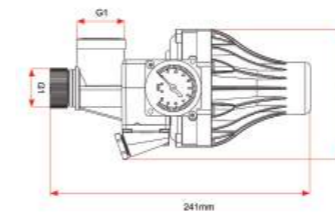

ELECTRONIC PRESSURE PUMP CONTROL VERTICAL (MPC-03)
Item Code: 141600100117/ 140900300241
Std Pkg : 12 Pcs/Carton
MADE IN INDIA

TECHNICAL FEATURES	PUMP CONTROLLER
	PC02 / PC03
RATED VOLTAGE	220 / 240 AC
FREQUENCY	50 / 60 Hz
MAX. INTENSITY	10A / 1.1 kW
STARTING PRESSURE	1.2 Bar
MAX. PRESSURE	10 Bar
CONNECTING THREADS	G1 – ISO 228
OPERATING TEMPERATURE	0 – 60° C
I.P PROTECTION RATE	IP 65
IN & OUT LET POSITION	90°