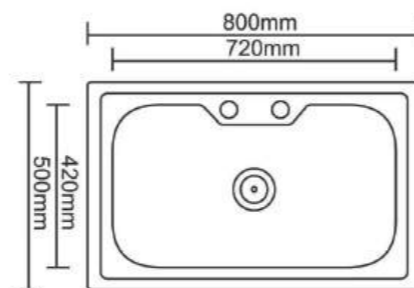

D5050P
Installation: Insert
Finish : Chrome
Size: 50X50 mm
Item Code: 140700100112
Std Pkg : 10Pcs/carton