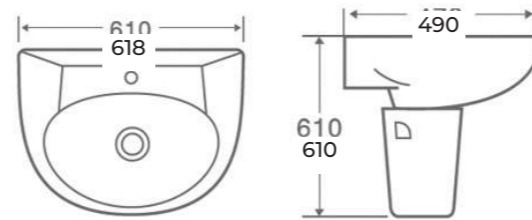

B09B
Wall Hung Basin
Item Code: 140500200164
Size : 618 x 475 x 540mm
Std Pkg : 1pc/Set