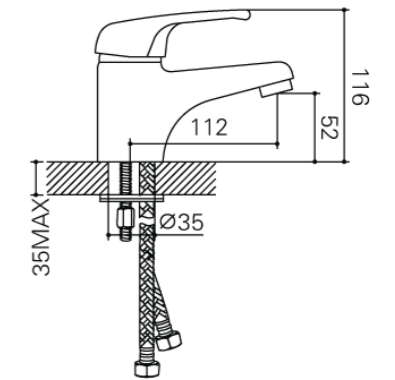

QUEEN
Basin Mixer
Finish: Chrome
Item Code: 140100200214
Std Pkg : 8 Pcs/Carton

QUEEN
Sink Mixer
Finish: Chrome
Item Code: 140100300201
Std Pkg : 8 Pcs/Carton