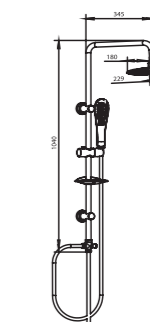

AMALIA
Shower Column - Round
Finish: Chrome
Item Code: 140400200130
Std Pkg : 5 Pcs/Carton