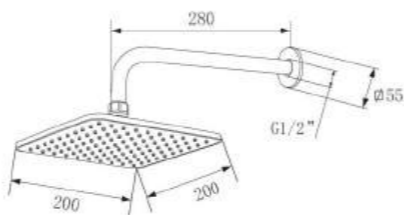

LORD

SHOWER HEAD
 WITH SS ARM 10CM
 Finish : Chrome
 Size : 234x185mm
 HEAD: 86mm
 Item Code: 140100100886

SHOWER
CUBICLE

LYP-505
ECO SHOWER CUBICLE CLEAR SQUARE
 Size: 900*900mm
 Item Code: 140400100190
 Std Pkg : 2pcs/Set