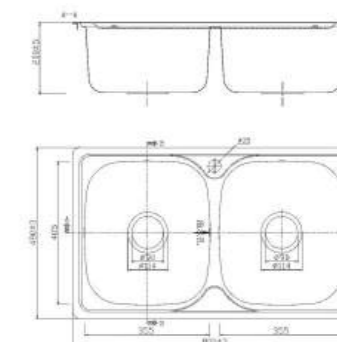

BL-601
Installation: INSET
Finish : Chrome
Material: SS304
Size: 570X460X200 mm
Item Code: 140700100125
Std Pkg : 10Pcs/carton