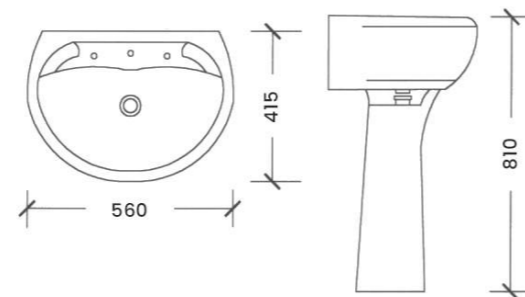

CHARMING
Wash Basin With Pedestal
Size: 610 x 490 x 830 mm
Item Code: 140500200895
Std Pkg : 1pc/Set

INNOVA
 Item Code: 140500201238
 Size: 610 x 490 x 885 mm
 Std Pkg : 1pc/Set

DELTA
 Size: 500x415x825 mm
 Item Code: 140500201310
 Std Pkg : 1pc/Set

ADAM
 Size: 520*420*875 mm
 Item Code: 140500201283
 Std Pkg : 1pc/Set

314
 Size : 568x490x840mm
 Item Code: 140500200840
 Std Pkg : 1pc/Set

ANCHOR
 Size: 560 x 415 x 810 mm
 Item Code: 140500200011
 Std Pkg : 1pc/Set