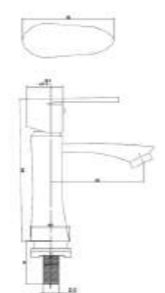

KANE
Single Lever Tap Basin Mounted
Finish: Chrome
Item Code: 140400501115
Std Pkg : 20 Pcs/Carton