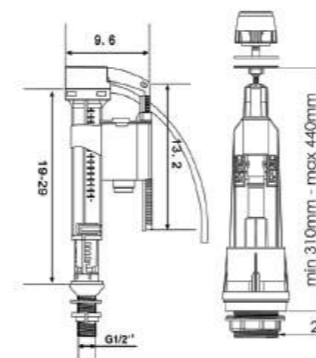

LPB-103
INLET FILL VALVE
Item Code: 140800100117
Std Pkg : 100 Pcs/Carton