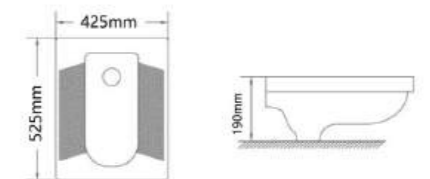

WATER CLOSET

AS 907
Asian Wc
Size: 520X415X180 mm
Item Code: 140500100694
Std Pkg : 1Pc/Set

AS 909
Asian Wc
Item Code: 140500100696
Size: 530X425X190mm
Std Pkg : 1Pc/Set