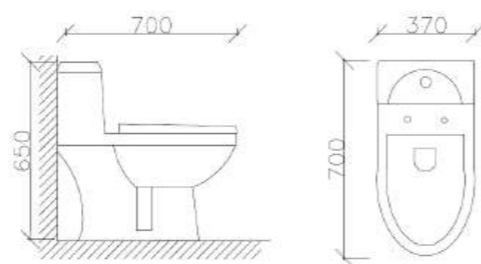

299
S-Trap - White | 250mm
Size: 670x360x820mm
Item Code: 140500100668
Std Pkg : 1 Pc/set