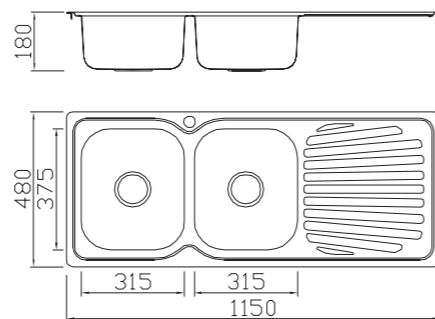

BL-839
Item Code: 140700100063
Size: 1150 x 480 x 180 mm
Material: SS304
Finish : Chrome
Installation: Insert
Thickness: 0.6 mm
Std Pkg : 5 Pcs/Carton