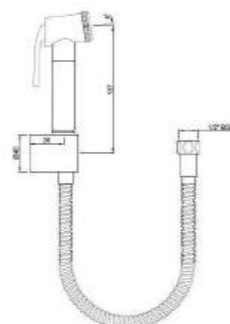

ECO ROYAL

Shattaf Set
Finish: Chrome
Item Code: 140200100195
Std Pkg : 40 Pcs/Carton

CLASSIC

Shattaf Set
Finish: White
Item Code: 140200100248
Std Pkg : 40 Pcs/Carton