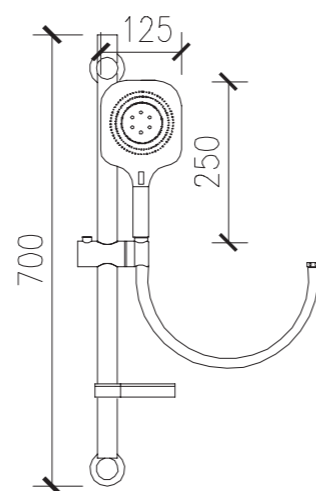

RENA
Sliding Bar Shower Kit
Finish: Chrome
Item Code: 140300300063
Std Pkg : 10 Pcs/Carton