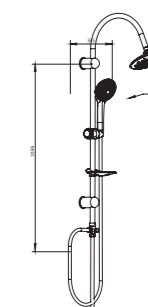

LUXURY ROUND
Shower Column - Round
Finish: Chrome
Item Code: 140400200093
Std Pkg : 5 Pcs/Carton