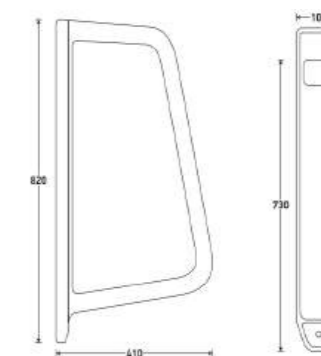

37108 OLYMPOS
Back To Wall Urinal
Size: 335 x 600 mm
Item Code: 140500500005
Std Pkg : 1Pc/Set

1214
Urinal Wall Hung
Size: 375X 320X680MM
Item Code: 140500400103
Std Pkg : 1 Pc/Carton

GALA
Urinal Partition
Size: 410 X 105 X 820 mm
Item Code: 140500400104
Std Pkg : 1 Pc/Carton