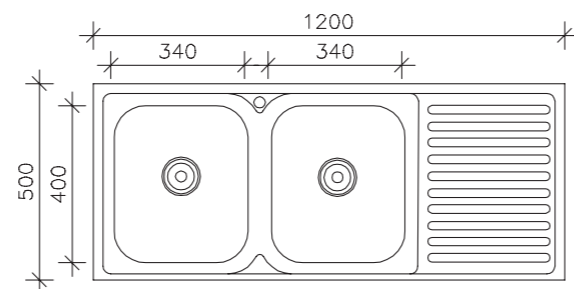

S12050A
Installation: Lay On
Finish : Chrome
Thickness: 0.6 mm
Material: SS201
Size: 1200 x 500 x 160 mm
Item Code: 140700200091
Std Pkg : 1 Pc/Carton