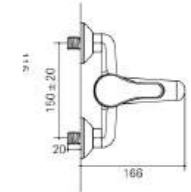

QUEEN
Bath Mixer
Finish: Chrome
Item Code: 140100100258
Std Pkg : 8 Pcs/Carton