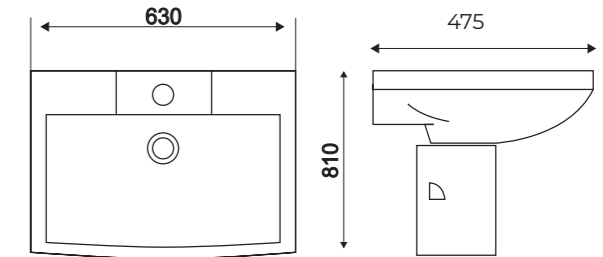

469A
Size: 630 x 475 x 540 mm
Item Code: 140500200705
Std Pkg : 1pc/Set