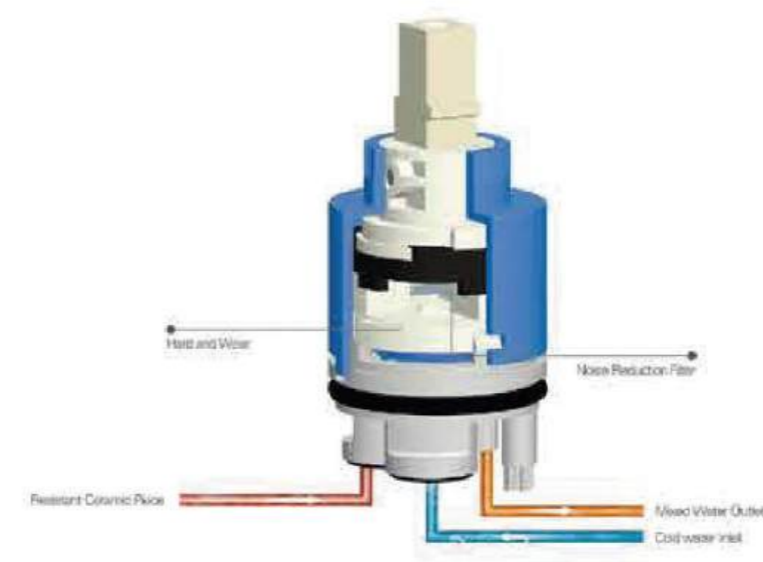

Graceful cambered surfaces consistent process

The ultra thin water pipeline

Built-in bubbler

Human safety chamber consideration

MIXERS WITH CONSTANT FLOW & WATER SAVING FUNCTION

PRECISE CARTRIDGE
High hardness and durable ceramic cartridge, with special noise reduction filter, provide good performance on daily use.