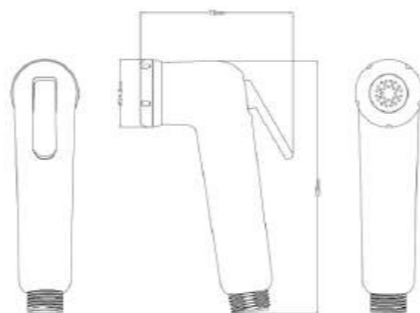

DELUXE PLUS

Shattaf Handle Only
Finish: Chrome
Item Code: 140200100246
Std Pkg : 100 Pcs/Carton