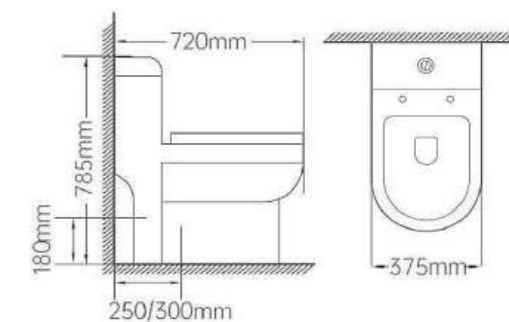

98C
S-Trap - Matt Khaki | 250mm
Size: 720x375x785mm
Item Code: 140500100700
Std Pkg : 1 Pc/set