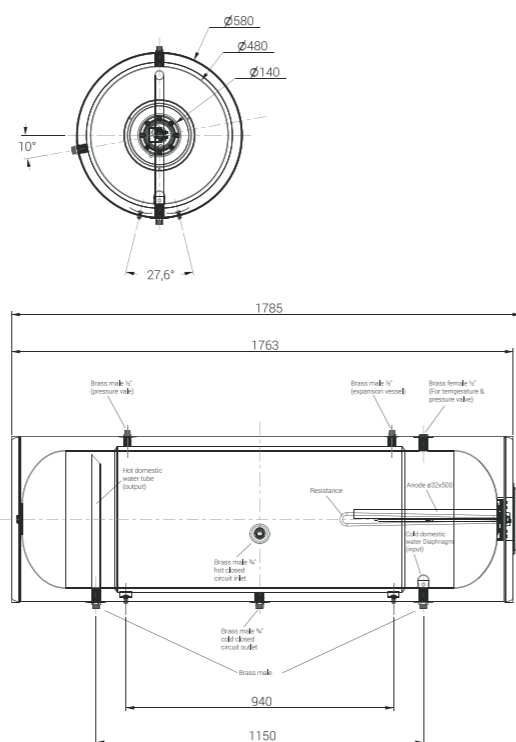

Model	200 L	300 L	200 L	300 L
Collector (C°)	25°	25°	35°	35°
A	mm	940	940	940
B	mm	1930	1930	1916
Lo	mm	1285	1790	1285
H	mm	1640	1640	1760
Ho	mm	1050	1050	1300
L	mm	985/1235 with 2 and 2.5m collectors	2070/2570 with 2 and 2.5m collectors	985/1235 with 2m or 2.5m collectors

COLLECTORS DATA

Technical Data	Units (SI)	Technical Specification of collectors	
Type		H81 2.0	H81 2.5
External Dimensions (Height x Length x Thickness)	mm	1965 x 960 x 80	1965 x 1210 x 80
Overall Area	m²	1.88	2.38
Aperture Area	m²	1.79	2.28
Absorber Area	m²	1.85	2.34
Weight (Dry & Packed)	kg	34	42
Absorber Capacity	L	1.52	1.74
Housing / Thickness	mm	Prepainted Metal Sheet / 0.5	
Glass Cover		Tempered	
Thermal Insulation / Thickness / Density	mm/Kg/m³	Rockwool / 30 / 50 this rockwool is specially designed for solar collectors, is chemically inert, its attributes are maintained constant in time and do not allow the growth of parasites.	
Back Support / Thickness	mm	See Housing	
Absorber		Copper tubes, Harp shape - selective aluminium surface in sheets (FF) - laser Welded	
• Absorbtion	%	95	
• Emission	%	5	
• Header Cu Ø / Thickness	mm	22/0.7	
• Riser Cu Ø / Thickness	mm	8/0.40	
• Number of Risers	Pcs	10	11
• Connections Cu Ø 22		4 or 2	
• Max. Working Pressure	Bar	10	
Heat Transfer Medium		Mixture Of Water & Antifreeze (Monopropylene Glycol)	
Position		Vertical