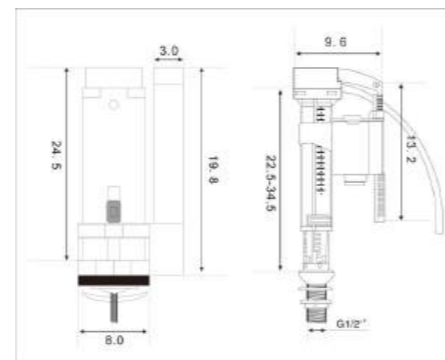

WC FLUSH FITTING
Connection: Side
Item Code:
140800100112
Std Pkg : 22 Pcs/Carton