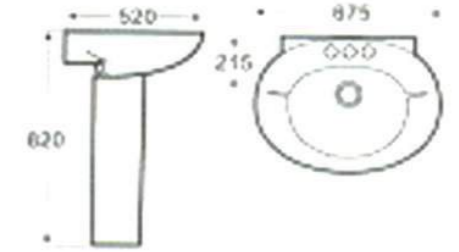

WASH BASIN PEDESTAL

Coming in with modern concepts and beautiful designs, Washbasin with pedestals creates an illusion making the washroom look bigger. Creating drama and sophistication, this is appealing ensuring both aesthetics and comfort.