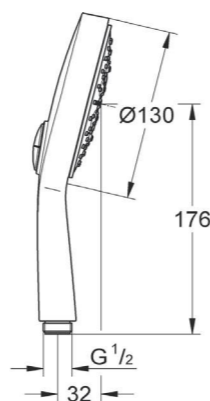

SHOWER TRAY

Bringing state-of-the-art elegance, the classic shower tray designs from Milano are just perfect for your next splash bath.

ABS
Square Shower Tray
Size: 80x80 mm
Item Code: 140400300001
Std Pkg : 1 Pc/Carton