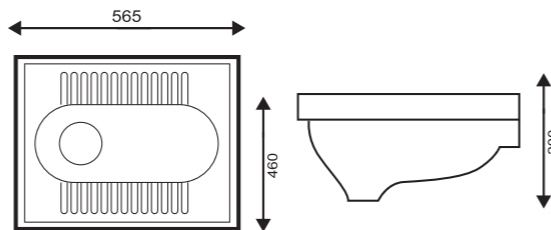

WATER CLOSET

2037
Asian Wc
Size: 480 x 370 x 195 mm
Item Code: 140500100293
Std Pkg : 1Pc/Set

AS 908
Asian Wc
Size: 500X430X150 mm
Item Code: 140500100695
Std Pkg : 1Pc/Set

2043
Asian Wc
Size: 565 x 460 x 200 mm
Item Code: 140500100423
Std Pkg : 1Pc/Set