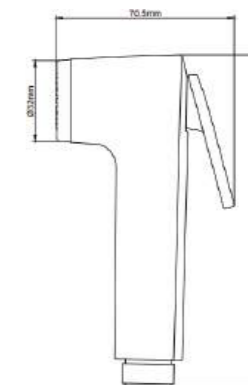

Our all-new shattaf collection features an array of stylish options that are durable and functional and are available in multiple finishes like metallic, bronze, chrome and gold that will effortlessly complement other pieces in your bathroom. Each unit is rust-proof and easy-to-use and maintain too.