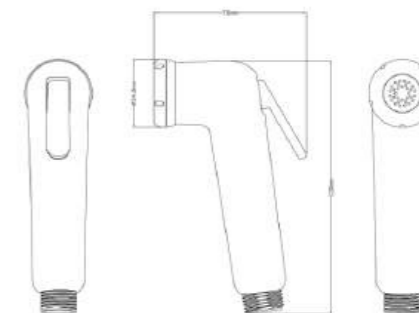

DELUXE

Shattaf Set
Finish: Black
Item Code: 140200100131
Std Pkg : 36 Pcs/Carton