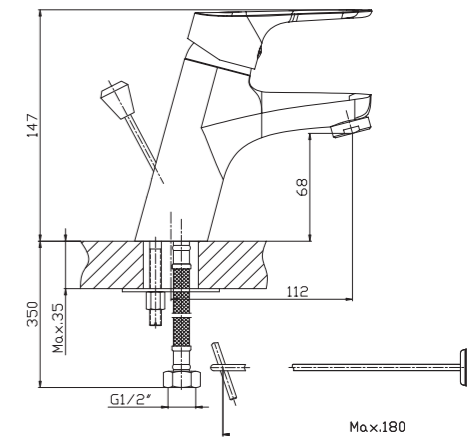

PRATO
Basin Mixer
Finish: Chrome
Item Code: 140100200364
Std Pkg : 10 Pcs/Carton