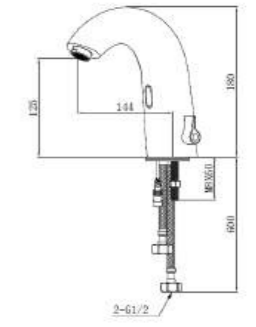

PIA
Sensor Mixer Hot & Cold
Finish: Chrome
Item Code: 140100200724
Std Pkg : 10 Pcs/Carton