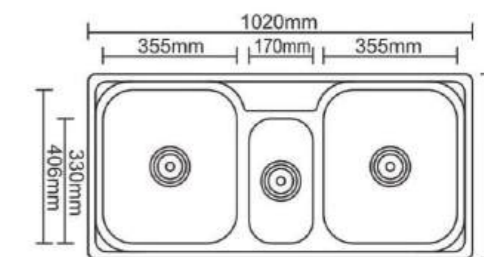

SDS10249F
Installation: Insert
Finish : Chrome
Size: 1020*490*200 mm
Item Code: 140700200105
Std Pkg : 4Pcs/carton