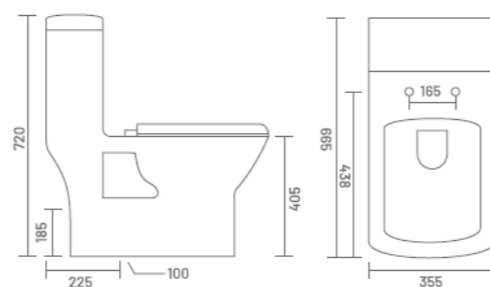

P-Trap - White | 180mm
Item Code: 140500100739

Std Pkg : 2 Pc/set

LORAS
S-Trap-White | 225mm
Size:665x355x720mm
Item Code: 140500100579

P-Trap - White | 185mm
Item Code: 140500100612

Std Pkg : 1 Pc/set

ANCHOR
S-Trap - White
Size: 680 x 380 x 770mm
Item Code: 140800200039
Std Pkg : 2 Pcs/set