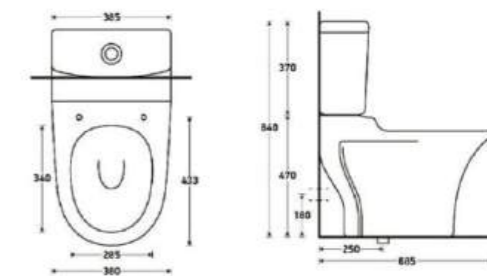

P-Trap - White | 180mm
Item Code:
140500100640

Std Pkg : 1 Pc/set

CHRIS
S-Trap-White | 250mm
Size: 685x385x840mm
Item Code: 140500100650

P-Trap-White
Item Code: 140500100651

Std Pkg : 2 Pc/set

SKY
Model: 2020
S-Trap - White | 294mm
Size: 710x400x795mm
Item Code: 140500100738