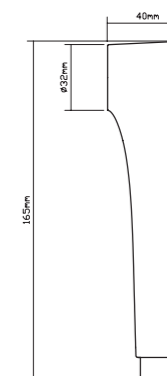

DELUXE PLUS

Shattaf Set
Finish: Chrome
Item Code: 140200100224
Std Pkg : 36 Pcs/Carton