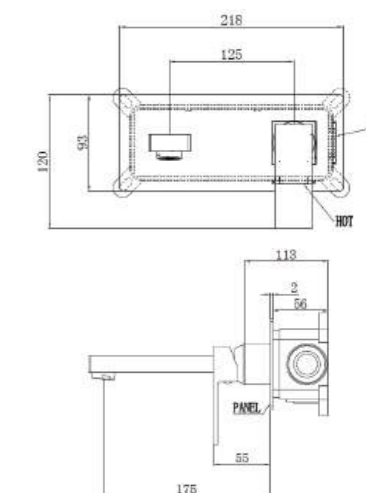

METRO
Wall Mounted Basin Mixer
Finish : Matt Black
Item Code : 140100200720
Std Pkg : 10 Pcs/Carton