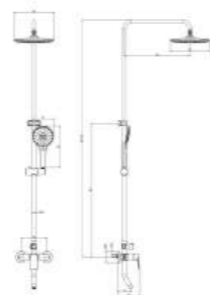

TRUMP
Bath Shower Rod &
Rain Shower
Finish : Chrome
Item Code : 140100100915
Std Pkg : 4 Pcs/Carton