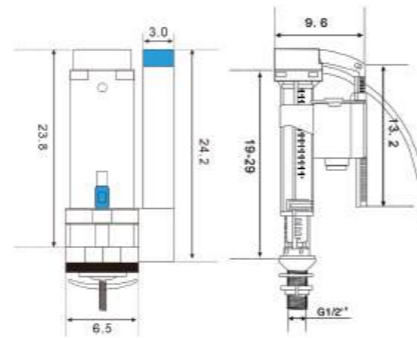

LPB-602
Eco Wc Fitting For 1pc Bottom
Item Code: 140800100119
Std Pkg : 25 Pcs/Carton

LPB-629
Eco Wc Fitting For 2pcs Bottom
Item Code: 140800100120
Std Pkg : 25 Pcs/Carton