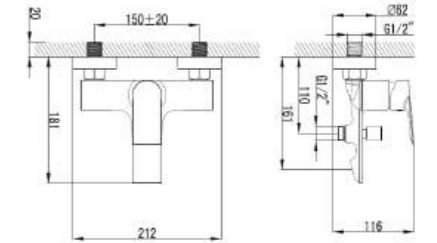

TRUMP

Bath Mixer
Finish: Chrome
Item Code: 140100100914
Std Pkg : 8 Pcs/Carton