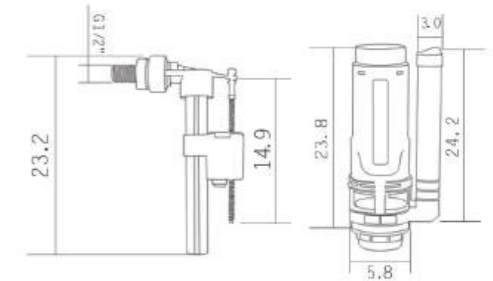

LPB-602
Eco Wc Fitting For 1pc Bottom
Item Code: 140800100119
Std Pkg : 25 Pcs/Carton