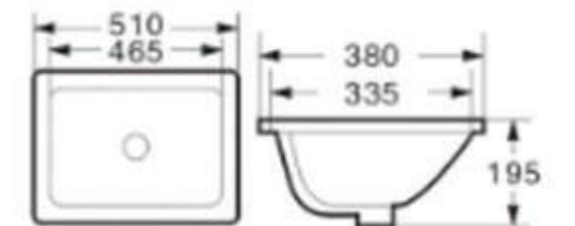

2101
Square Under Counter
Size: 510*380*195mm
Item Code: 140500201202
Std Pkg : 1pc/Set