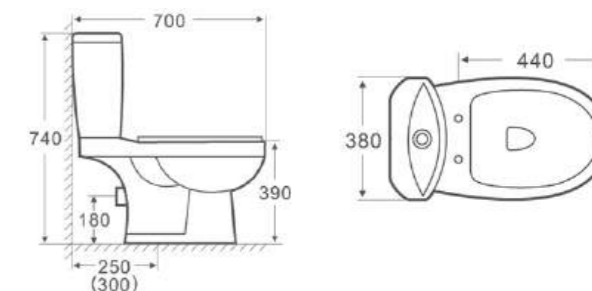

ECO 2020
S-Trap-White | 250mm
Size: 700x380x740mm
Item Code: 140500100444

P-Trap-White
Item Code: 140500100481

Std Pkg : 2 Pcs/set