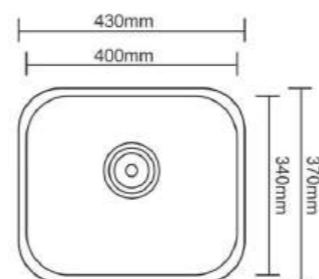

D10050PQ
Installation: Insert
Finish : Chrome
Size: 100X50 mm
Item Code: 140700100113
Std Pkg : 5Pcs/carton