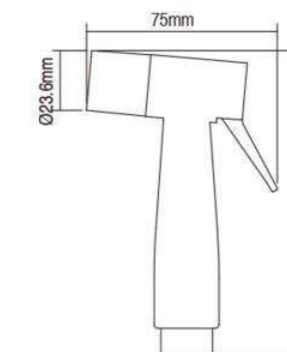

Our all-new shattaf collection features an array of stylish options that are durable and functional and are available in multiple finishes like metallic, bronze, chrome and gold that will effortlessly complement other pieces in your bathroom. Each unit is rust-proof and easy-to-use and maintain too.