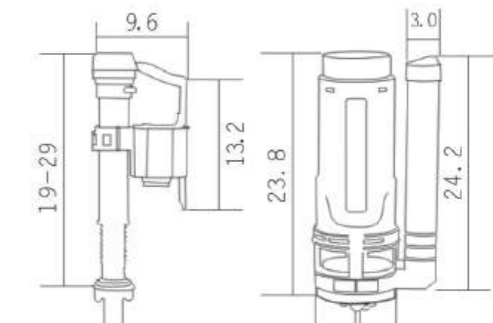

LPB-629
Eco Wc Fitting For 2pcs Bottom
Item Code: 140800100120
Std Pkg : 25 Pcs/Carton