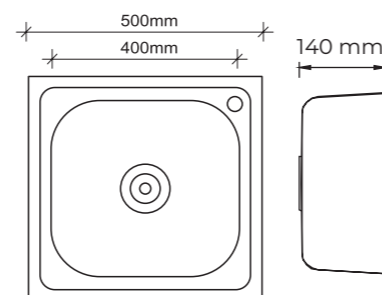

D5050B
Item Code: v
Size: 500 x 500 x 140 mm
Material: SS201
Installation: Lay On
Finish : Chrome
Thickness: 0.5 mm
Std Pkg : 20 Pcs/Carton