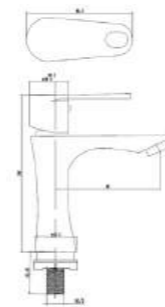

RICA
Wash Basin Tap
Finish: Chrome
Item Code: 140900300201
Std Pkg : 20 Pcs/Carton

LUIS
Single Lever Tap Basin Mounted
Finish: Chrome
Item Code: 140400501114
Std Pkg : 20 Pcs/Carton

KANE
Single Lever Tap Basin Mounted
Finish: Chrome
Item Code: 140400501115
Std Pkg : 20 Pcs/Carton