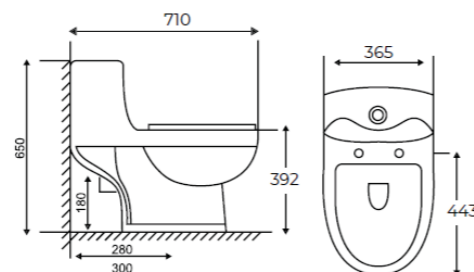

0098C SIPHONIC
S-Trap - White | 300mm
Size: 710x365x800mm
Item Code: 140500100679
Std Pkg : 1 Pc/set

98C
S-Trap - Matt Khaki | 250mm
Size: 720x375x785mm
Item Code: 140500100700
Std Pkg : 1 Pc/set

53
S-Trap - White | 250mm
Size: 710x365x650mm
Item Code: 140500100227
Std Pkg : 1 Pc/set