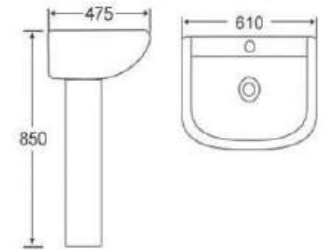

430
Size: 610x475x850 mm
Item Code: 140500201382
Std Pkg : 1pc/Set