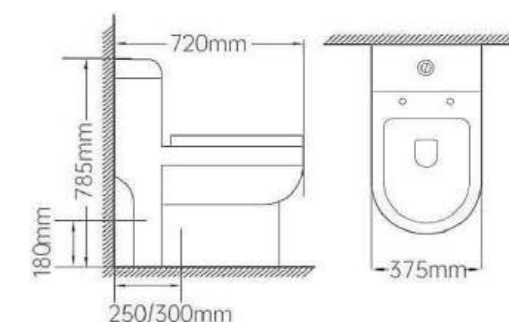

98C
S-Trap - Matt Sky Blue | 250mm
Size: 720x375x785mm
Item Code: 140500100701
Std Pkg : 1 Pc/set