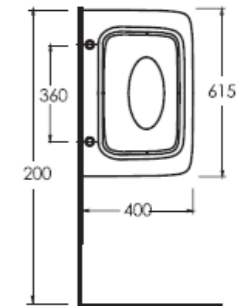

37108 OLYMPOS
Back To Wall Urinal
Size: 335 x 600 mm
Item Code: 140500500005
Std Pkg : 1Pc/Set