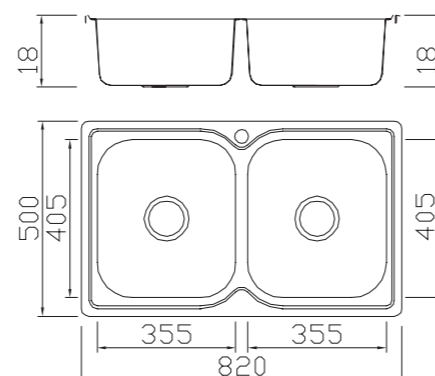

BL-812
Finish : Chrome
Installation: Insert
Thickness: 0.6 mm
Material: SS304
Size: 820 x 500 x 180 mm
Item Code: 140700200012
Std Pkg : 5 Pcs/Carton