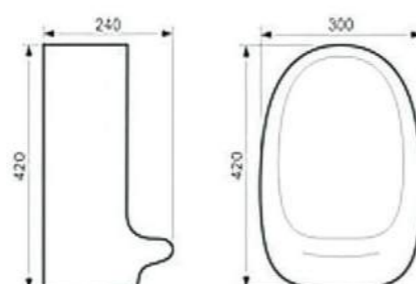

GALA
Urinal Wall Hung
Size: 230X310X430 mm
Item Code: 140500100724
Std Pkg : 1 Pc/Carton