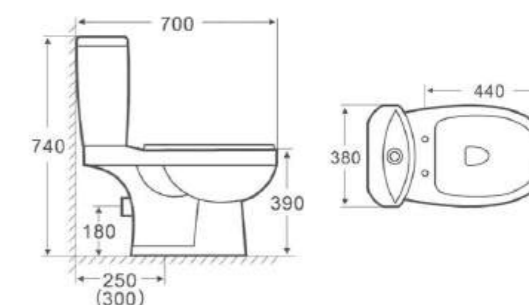

0805
S-Trap - White | 250mm
Size: 705x370x790mm
Item Code: 140500100215
Std Pkg : 1 Pc/set

299
S-Trap - White | 250mm
Size: 670x360x820mm
Item Code: 140500100668
Std Pkg : 1 Pc/set

299 PRO (UF SEAT COVER)
S-Trap - White | 250mm
Size: 670x380x810mm
Item Code: 140500100691
Std Pkg : 1 Pc/set

184
S-Trap - Matt Black
Size: 695x380x770mm
Item Code: 140500100647
Std Pkg : 1 Pc/set