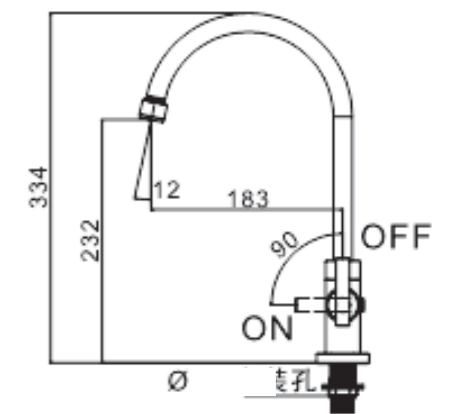

SAM
Sink Tap Basin Mounted
Finish: Chrome
Item Code: 140400500381
Std Pkg : 20 Pcs/Carton

SELF CLOSING TAPS

Adding more convenience to your lifestyle quality takes a new meaning here with simplicity and luxurious design complimenting the aesthetics.