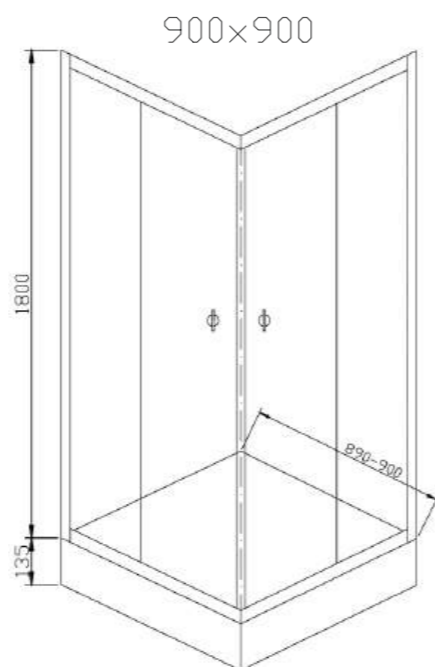

LYP-505 80*80
ECO SHOWER CUBICLE CLEAR SQUARE
Size : 800*800mm
Item Code: 140400100194
Std Pkg : 2pcs/Set