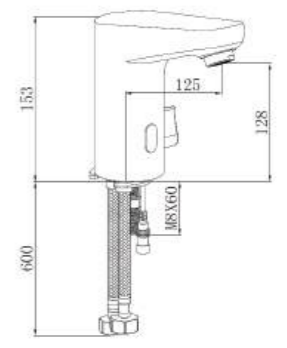

TWS-2306
Wall Mounted
Finish: White
Item Code: 140100200585
Std Pkg : 20 Pcs/Carton

SENSOR MIXERS

ALIZ
 Sensor Mixer Hot And Cold
 Finish : Chrome
 Item Code : 140100200725
 Std Pkg : 10 Pcs/Carton

PIA
 Sensor Mixer Hot & Cold
 Finish: Chrome
 Item Code: 140100200724
 Std Pkg : 10 Pcs/Carton