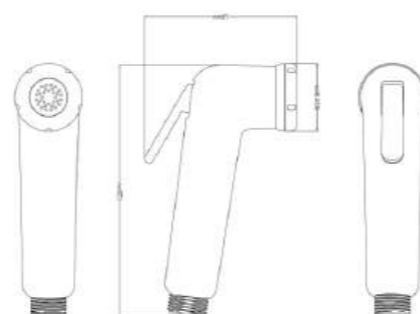

DELUXE PLUS

Shattaf Set
Finish: Chrome
Item Code: 140200100224
Std Pkg : 36 Pcs/Carton