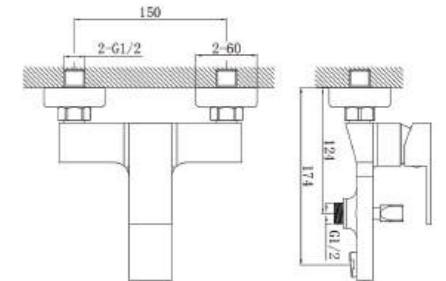

METRO
Bath Mixer
Finish : Matt Black
Item Code : 140100100851
Std Pkg : 10 Pcs/Carton