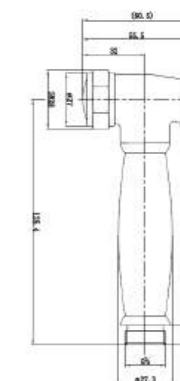

Our all-new shattaf collection features an array of stylish options that are durable and functional and are available in multiple finishes like metallic, bronze, chrome and gold that will effortlessly complement other pieces in your bathroom. Each unit is rust-proof and easy-to-use and maintain too.