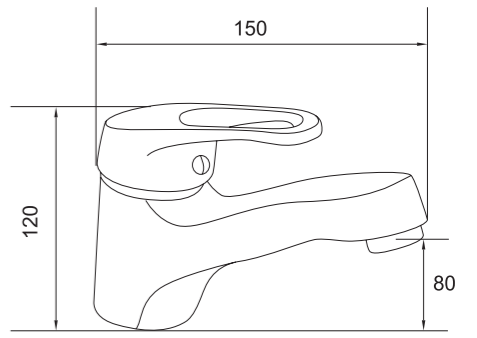

TARKI
Basin Mixer
Finish: Chrome
Item Code: 140100200188
Std Pkg : 8 Pcs/Carton