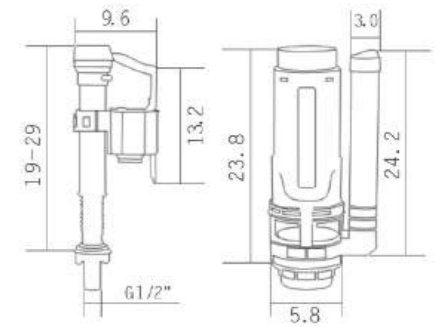

2057
Wall Hung Back To Wall
Wc W/ Seat Cover
Item Code: 140500100374
Size: 560x350x350 mm
Std Pkg : 1Pc/Set

ECO
Wc Fitting For 2Pcs Bottom
Item Code: 140800100121
Std Pkg : 25 Pcs/Carton

WC FLUSH FITTING
Connection: Bottom
Item Code: 140800100111
Std Pkg : 25