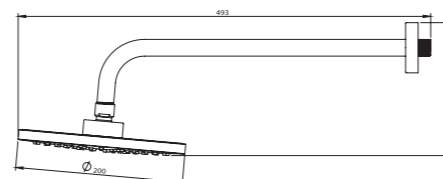

ROUND

Over Head Shower
Finish: Chrome
Model: DX-1111-BIG
Item Code: 140300100058
Std Pkg : 10 Pcs/Carton