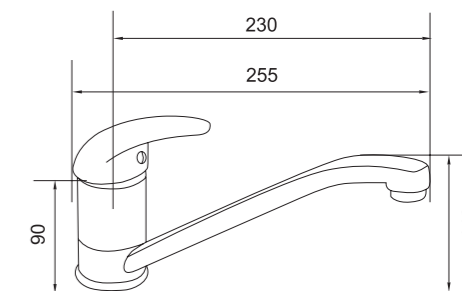

LEXUS
Kitchen Sink Mixer
Finish: Chrome
Item Code: 140100300167
Std Pkg : 8 Pcs/Carton