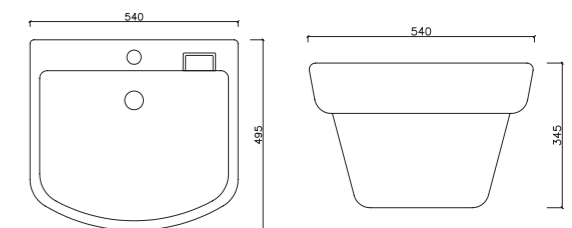

906A
Size: 540x495x345mm
Item Code: 140500201408
Std Pkg : 1pc/Set