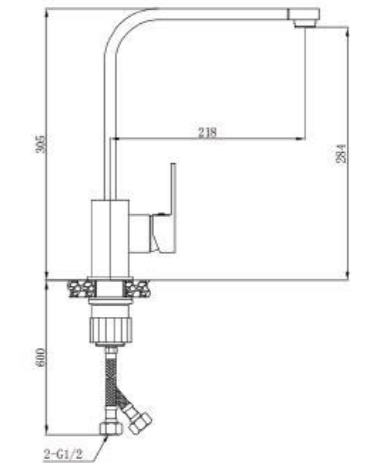

METRO

Sink Mixer
Finish : Chrome
Item Code : 140100300463
Std Pkg : 10 Pcs/Carton