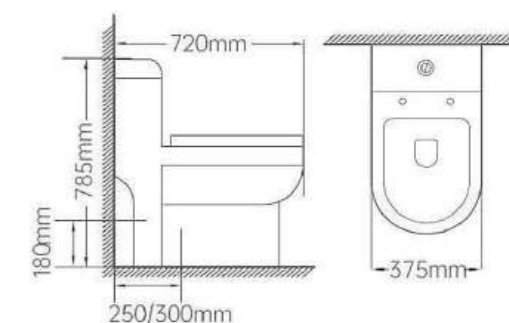

98C
S-Trap - Matt White | 250mm
Size: 720x375x785mm
Item Code: 140500100698
Std Pkg : 1 Pc/set