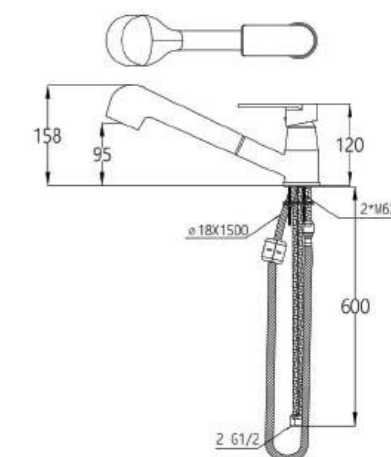

Kelly
PULL OUT SINK MIXER

KELLY PULLOUT

Pull out Sink Mixer
Finish: Chrome
Item Code: 140100300375
Std Pkg : 5 Pcs/Carton

CATCH

Pull out Sink Mixer
Finish : Chrome
Item Code : 140100300479
Std Pkg : 10 Pcs/Carton