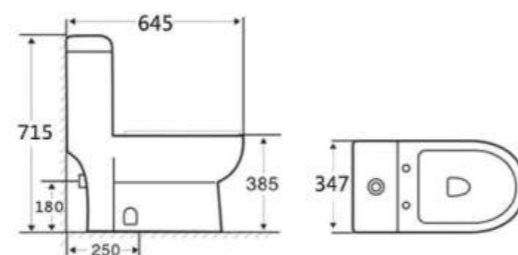

0098D
Item Code: 140500100395
S-Trap - White
Size: 645x347x715mm
Std Pkg : 1 Pc/set