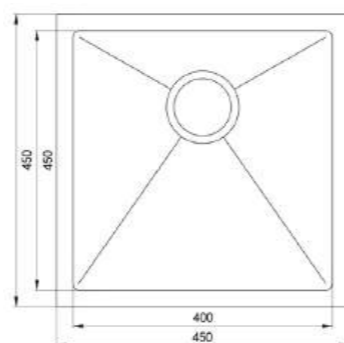

ML 4545
Installation: Under Mount
Finish : Gold
Material: SS304
Size: 450X450X200mm
Item Code: 140700100119
Std Pkg : 1Pc/carton