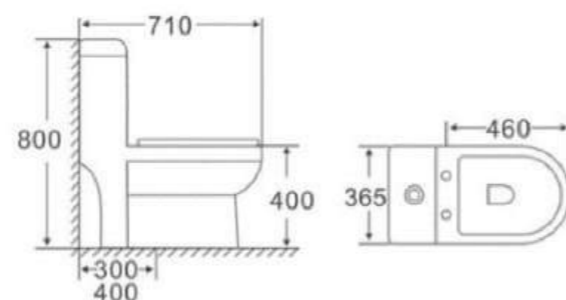

0098C SIPHONIC
S-Trap - White | 300mm
Size: 710x365x800mm
Item Code: 140500100679
Std Pkg : 1 Pc/set