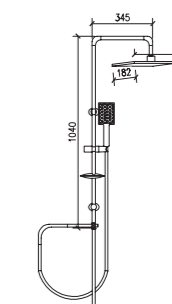

LUXURY SQUARE
Shower Column - Square
Finish : Chrome
Item Code : 140400200091
Std Pkg : 5 Pcs/Carton