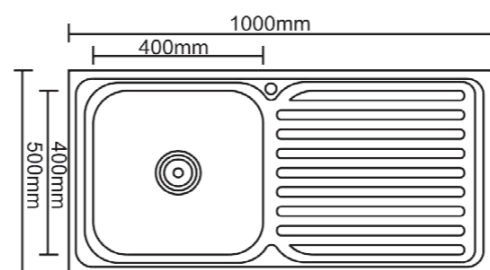

D10050A
Item Code: 140700100099
Size: 1000 x 500 x 140 mm
Material: SS201
Installation: Lay On
Finish : Chrome
Thickness: 0.5 mm
Std Pkg : 1 Pc/Carton