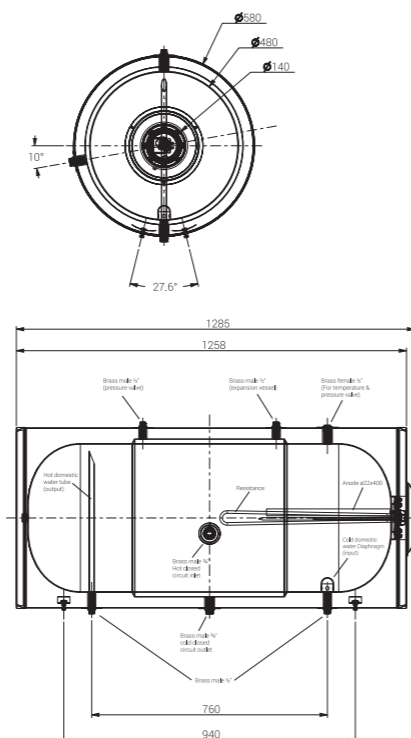

SOLAR WATER HEATER 300 L
Item Code: 140900200107