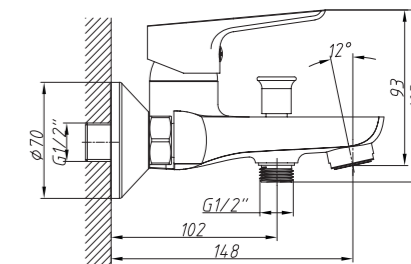

CONCEPT

Bath Mixer
Finish: Chrome
Item Code: 140100100652
Std Pkg : 8 Pcs/Carton