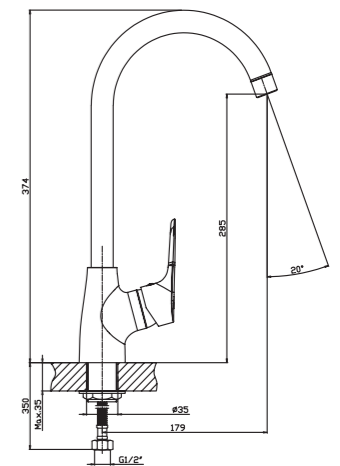

PRATO
Kitchen Sink Mixer
Finish: Chrome
Item Code: 140100300266
Std Pkg : 10 Pcs/Carton