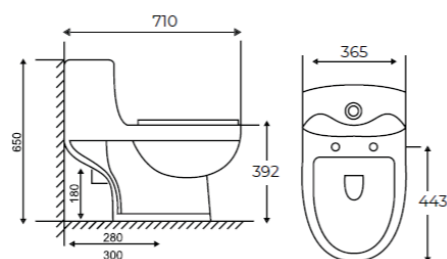

53
S-Trap - White | 250mm
Size: 710x365x650mm
Item Code: 140500100227
Std Pkg : 1 Pc/set

Std Pkg : 2 Pcs/set

1058
S-Trap-White | 250mm
Size: 700x380x765mm
Item Code: 140500100100

P-Trap-White
Item Code: 140500100065

Std Pkg : 1 Pc/set