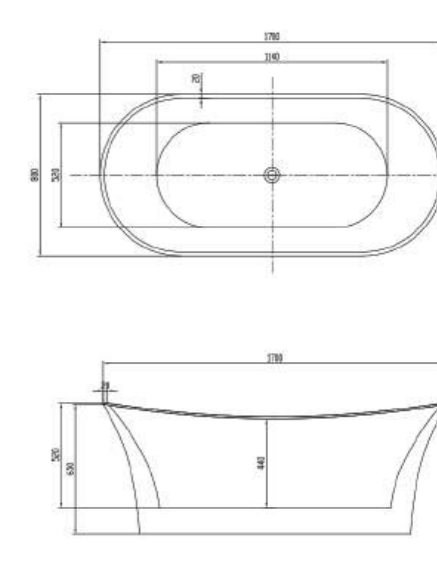

Size: 160 x 70 x 380 mm Item Code: 140400400073

Size: 150 x 70 x 380 mm Item Code: 140400400074

ACRYLIC BATHTUB

Size :170*70*39
Item Code : 140400400012
Std Pkg : 1pc/Set

ZIA ACRYLIC FREESTANDING BATHTUB

Size : 1700*830*580 mm
Item Code : 140400400143
Std Pkg : 1pc/Set