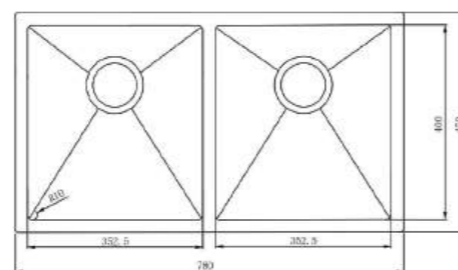

ELITE | AS-6045
Installation: Under Mount
Finish : Brushed
Size: 600X450X200 mm
Item Code: 140700100130
Std Pkg : 1 Pc/Carton