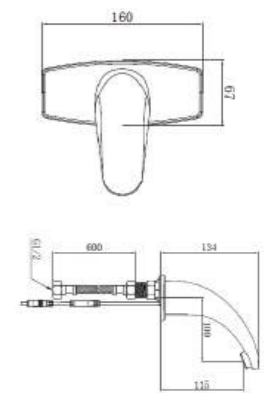

PIA
Sensor Tap Cold Water
Finish: Chrome
Item Code: 140100200723
Std Pkg : 20 Pcs/Carton