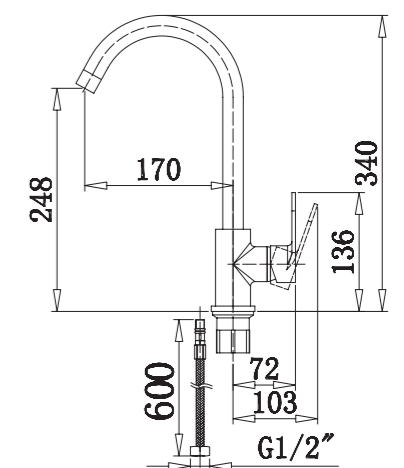

LEMO
Sink Mixer
Finish: Chrome
Item Code: 140100300372
Std Pkg : 10 Carton