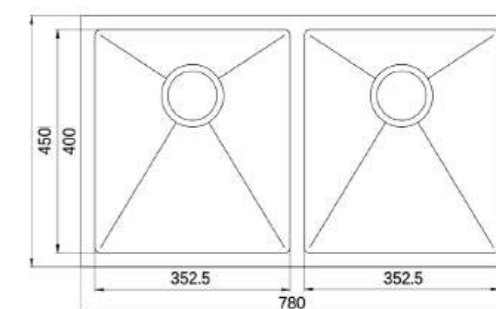

ML 7845
Installation: Under Mount
Finish : Black
Material: SS304
Size: 780X450X200mm
Item Code: 140700200101
Std Pkg : 1Pc/carton