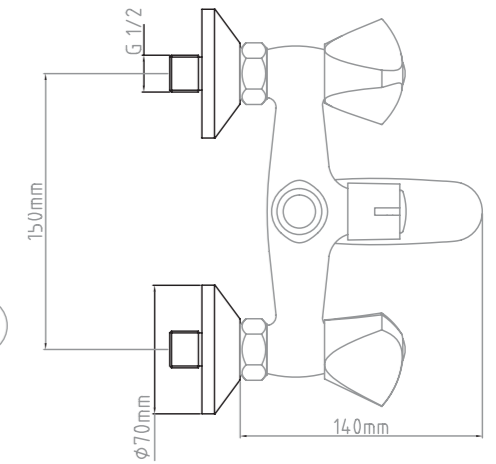

CROWN PLUS

Single Hole Sink Mixer
Finish : Chrome
Item Code : 140100300212
Std Pkg : 12 Pcs/Carton

Classic

BATH MIXER

CLASSIC
Bath Mixer
Finish : Chrome
Item Code : 140100100246
Std Pkg : 12 Pcs/Carton

CLASIC
Kitchen Sink Mixer Wall mounted
Finish: Chrome
Item Code: 140100300184
Std Pkg : 12 Pcs/Carton