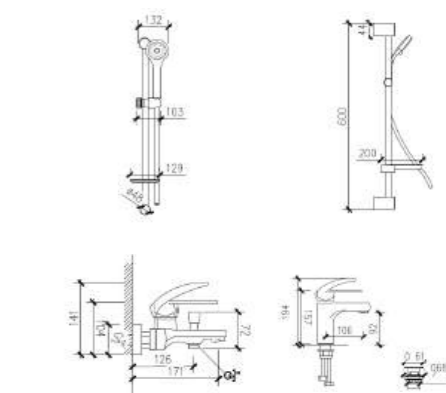

ERA
3 Pcs Set Of Basin Mixer,
Shower Mixer & Shower Kit
Finish: Chrome
Item Code: 140100600019
Std Pkg : 5 Pcs/Carton