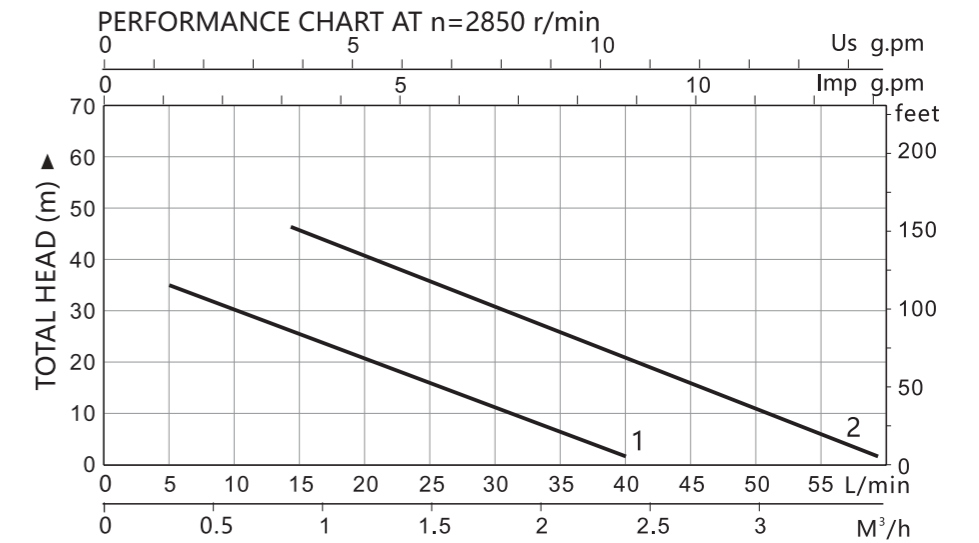

HYDRAULIC PERFORMANCE CURVES

HYDRAULIC PERFORMANCE CURVES

OVERALL & INSTALLATION DIMENSIONS

Model	Dimensions (mm)									
	a	b	c	d	e	f	g	h	i	j
EP-60	265	110	80	45	151	118	100	10	63	138

TECHNICAL DATA (230V/50Hz)