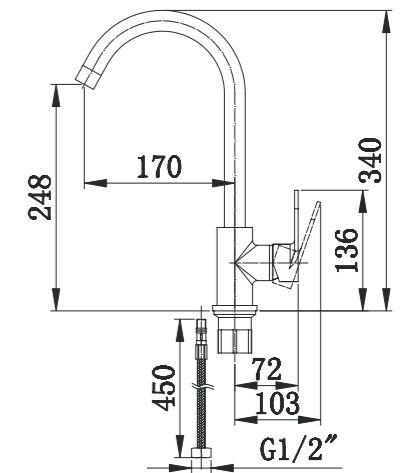

DITO

Kitchen Sink Mixer
Finish : Chrome
Item Code : 140100300373
Std Pkg : 10 Pcs/Carton