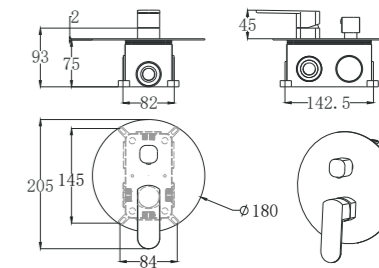

LORD
Two Way Concealed Rain Shower Set
Finish : Chrome
Item Code: 140100100885
Std Pkg : 5 Pcs/Carton

GLORY
Wall Shower Mixer
Finish: Chrome
Item Code: 140100100451
Std Pkg : 10 Pcs/Carton