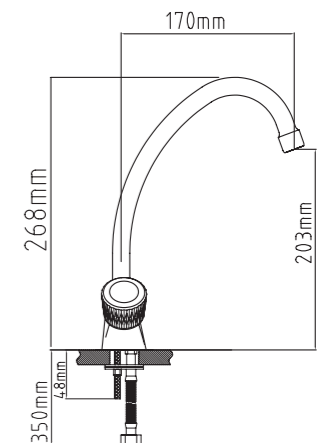

CROWN PLUS

Single Hole Sink Mixer
Finish : Chrome
Item Code : 140100300212
Std Pkg : 12 Pcs/Carton