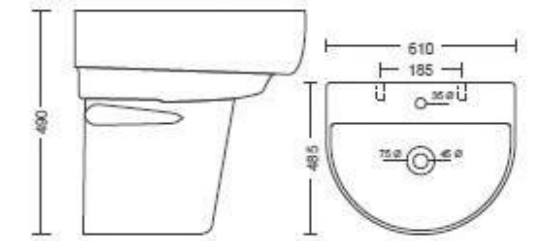

COFE
Wall Hung Basin
Size: 610 x 485 x 400 mm
Item Code: 140500201188
Std Pkg : 1pc/Set