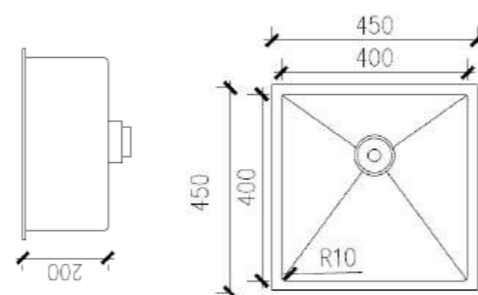

BL-794
Item Code: 140700200104
Size: 490X440X200 mm
Finish : Chrome
Installation: Insert
Thickness: 0.8 mm
Std Pkg : 5 Pcs/Carton