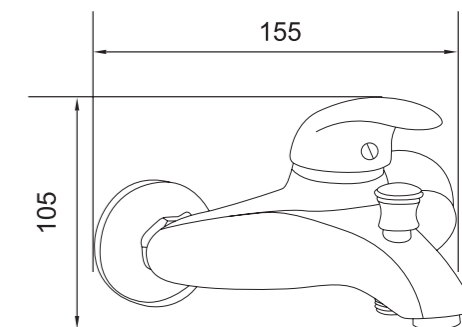

LEXUS
Bath Mixer
Finish: Chrome
Item Code: 140100100232
Std Pkg : 8 Pcs/Carton