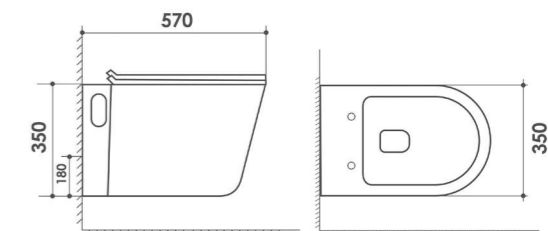

2057
Wall Hung Back To Wall
Wc W/ Seat Cover
Item Code: 140500100374
Size: 560x350x350 mm
Std Pkg : 1Pc/Set