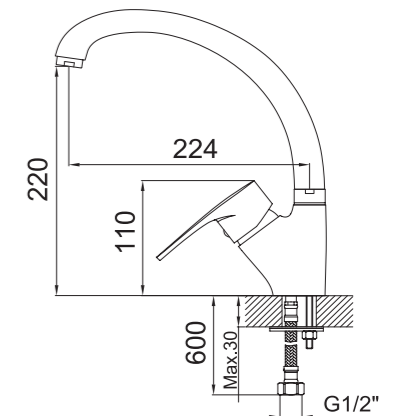

GLORY
Kitchen Sink Mixer
Finish: Chrome
Item Code: 140100300224
Std Pkg : 10 Pcs/Carton