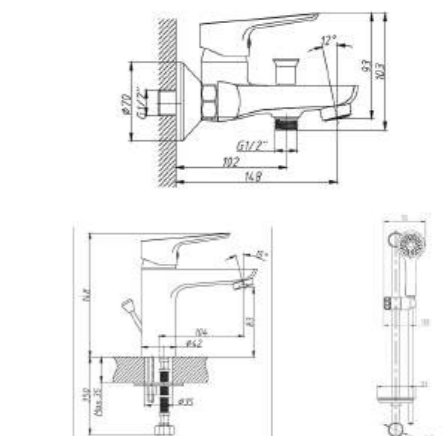

CONCEPT
3 PCS SET OF BASIN MIXER,
SHOWER MIXER & SHOWER
KIT
Finish : Chrome
Item Code: 140100600013
Std Pkg : 4 Pcs/Carton