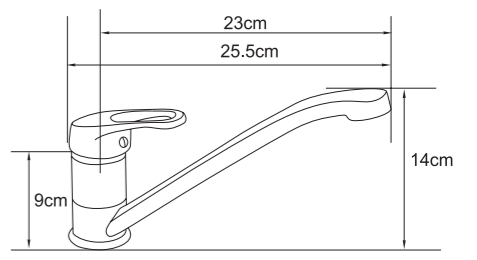

TARKI
Kitchen Sink Mixer
Finish: Chrome
Item Code: 140100300171
Std Pkg : 8 Pcs/Carton