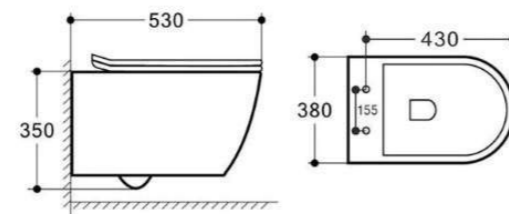

YUNA PRO
Wall-hung WC
P-Trap - White | 180mm
Size: 530 x 380 x 360mm
Item Code: 140500100688
Std Pkg : 1Pc/Set