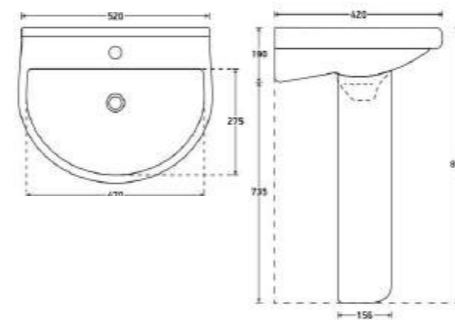

CHARMING
Wash Basin With Pedestal
Size: 610 x 490 x 830 mm
Item Code: 140500200895
Std Pkg : 1pc/Set

INNOVA
 Item Code: 140500201238
 Size: 610 x 490 x 885 mm
 Std Pkg : 1pc/Set

DELTA
 Size: 500x415x825 mm
 Item Code: 140500201310
 Std Pkg : 1pc/Set

ADAM
 Size: 520*420*875 mm
 Item Code: 140500201283
 Std Pkg : 1pc/Set

314
 Size : 568x490x840mm
 Item Code: 140500200840
 Std Pkg : 1pc/Set

ANCHOR
 Size: 560 x 415 x 810 mm
 Item Code: 140500200011
 Std Pkg : 1pc/Set