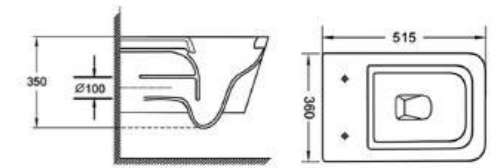

NAVI PRO
Wall-hung WC
P-Trap - White | 180mm
Size: 535 x 360 x 365 mm
Item Code: 140500100687
Std Pkg : 1Pc/Set