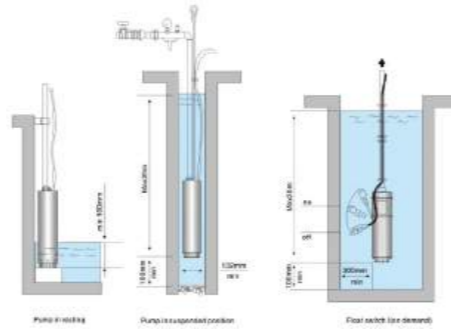

SUBMERSIBLE PUMP

SUBMERSIBLE PUMP 1.5 HP
125SCM406A
Item Code: 140900300272
Std Pkg : 1
SUBMERSIBLE PUMP 2 HP
125SCM407A
Item Code: 140900300273
Std Pkg : 1Pcs/Cartron