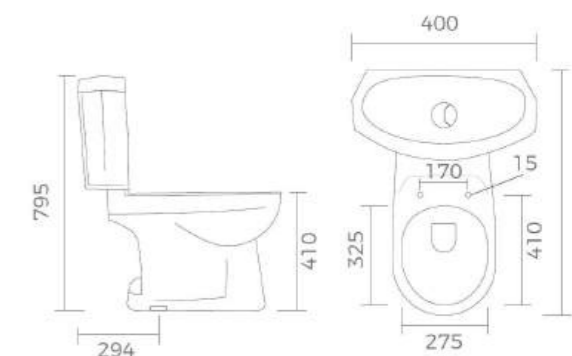

FLORA
S-Trap-White | 250mm
Size:660 x 348 x 748 mm
Item Code: 140500100639

P-Trap - White | 180mm
Item Code:
140500100640

Std Pkg : 1 Pc/set

CHRIS
S-Trap-White | 250mm
Size: 685x385x840mm
Item Code: 140500100650

P-Trap-White
Item Code: 140500100651

Std Pkg : 2 Pc/set

SKY
Model: 2020
S-Trap - White | 294mm
Size: 710x400x795mm
Item Code: 140500100738

P-Trap - White | 180mm
Item Code: 140500100739

Std Pkg : 2 Pc/set

LORAS
S-Trap-White | 225mm
Size:665x355x720mm
Item Code: 140500100579

P-Trap - White | 185mm
Item Code: 140500100612

Std Pkg : 1 Pc/set

ANCHOR
S-Trap - White
Size: 680 x 380 x 770mm
Item Code: 140800200039
Std Pkg : 2 Pcs/set

OPERA (98C)
w/slow motion seat cover

S-Trap-White | 250mm
Size:730x385x780mm
Item Code: 140500100681

P-Trap - White | 180MM
Item Code: 140500100735

Std Pkg : 1 Pc/set

LEXUS
S-Trap - White | 225 mm
Size: 670x365x745 mm
Item Code: 140500100749
Std Pkg : 1 Pcs/set
w/slow motion slim seat cover