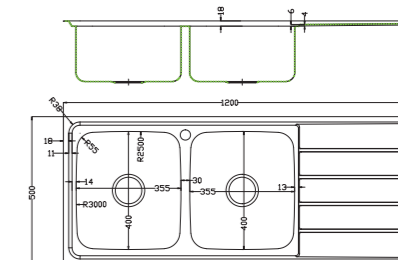

MKS 12050
Installation: Insert
Finish : Chrome
Size: 120X500X210 mm
Item Code: 140700200109
Std Pkg : 5 Pcs/Carton

BL-853
Finish : Chrome
Installation: Lay On
Thickness: 0.6 mm
Material: SS201
Size: 1200 x 600 x 180 mm
Item Code: 140700200005
Std Pkg : 5 Pcs/Carton