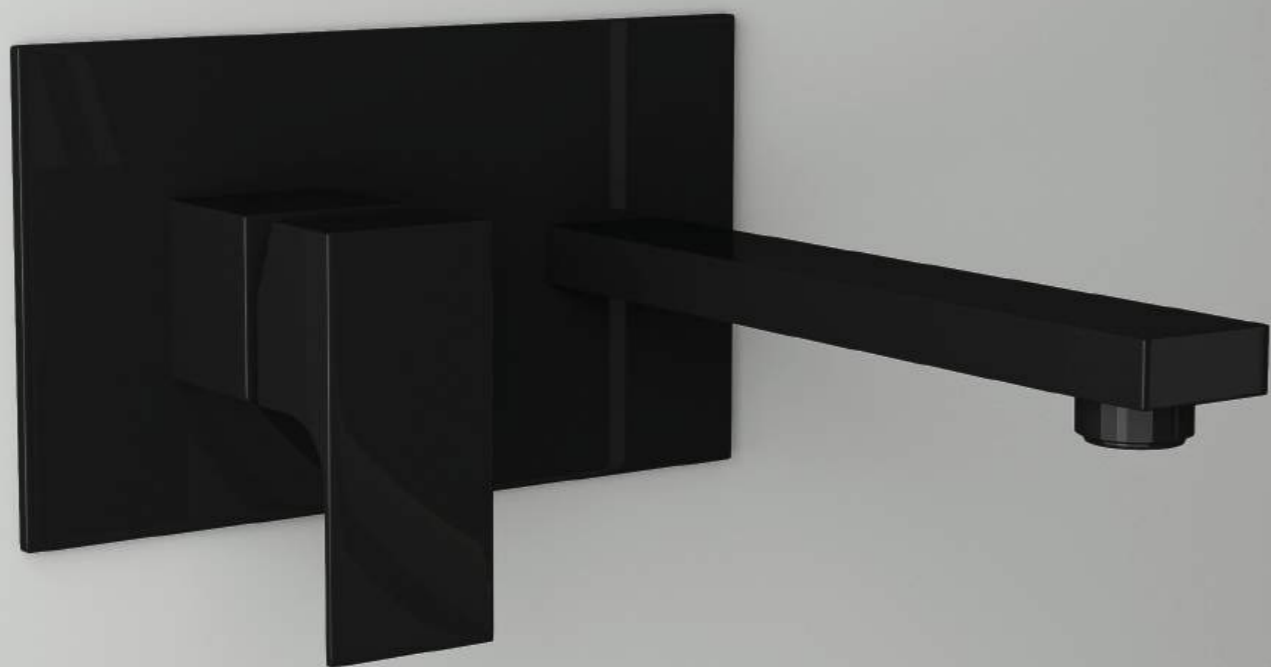

CONCEALED MIXERS