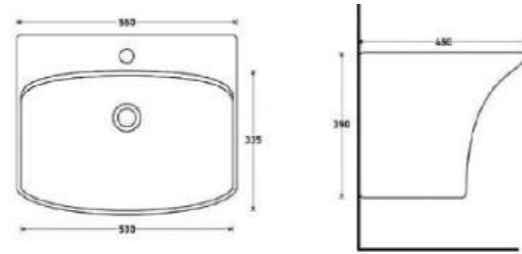

NERO
Wall Hung Basin
Size: 610 x 420 x 330 mm
Item Code: 140500201182
Std Pkg : 1pc/Set