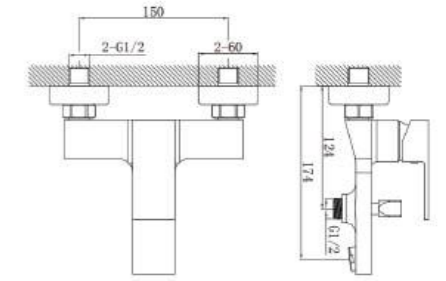

METRO

Bath Mixer
Finish : Chrome
Item Code : 140100100850
Std Pkg : 10 Pcs/Carton