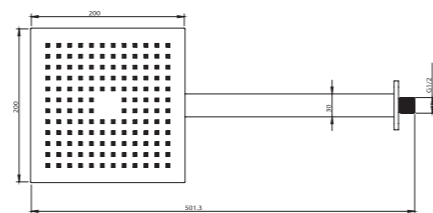

SQUARE

Over Head Shower
Finish: Chrome
Model: DX-1020-BIG
Item Code: 140300100059
Std Pkg : 10 Pcs/Carton