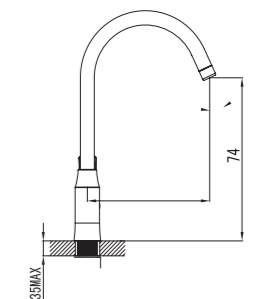

Charming

BASIN MIXER

CHARMING

Bath Mixer
Finish: Chrome
Item Code: 140100100491
Std Pkg : 8 Pcs/Carton

CHARMING

Basin Mixer
Finish: Chrome
Item Code: 140100200375
Std Pkg : 8 Pcs/Carton

CHARMING

Sink Mixer
Finish: Chrome
Item Code: 140100300338
Std Pkg : 8 Pcs/Carton