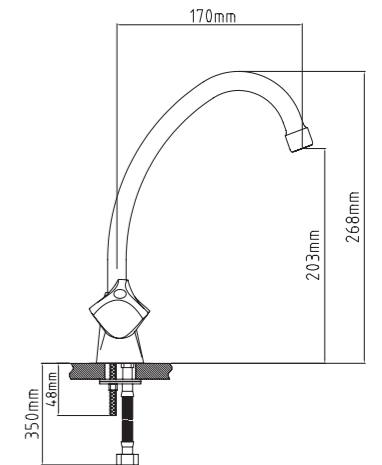

CLASSIC
Single Hole Sink Mixer
Finish : Chrome
Item Code : 140100300185
Std Pkg : 12 Pcs/Carton