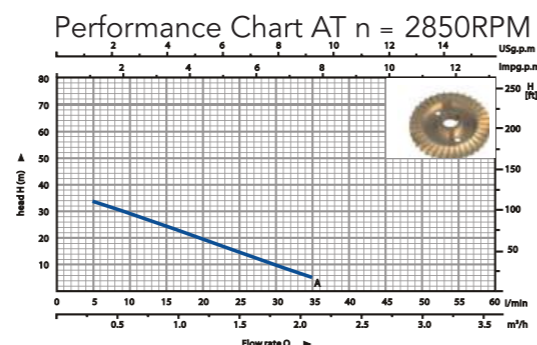

PERIPHERAL PUMP

PREMIUM WATER PUMP 0.5HP

MKM-60

Item Code: 140900300118

Std Pkg : 4 pcs/Ctn

Application

Suitable for use with **clean water** that does not contain abrasive particles and liquids that are not chemically aggressive towards the materials from which the pump is made.

They are easy to use and are economical, they are ideal for domestic use and in particular for distributing water in combination with small pressure sets and for the irrigation of gardens and allotments.

The pump should be installed in an enclosed environment, or at least sheltered from inclement weather.

Motor

- ※ Two-pole induction motor(n=2850 r.p.m)
- ※ Insulation **Class B**
- ※ Protection **IP44**
- ※ Continuous service **S1**
- ※ Thermal protector
- ※ Single-phase 220V/50Hz, 60Hz if request

Operating conditions

- ※ Liquid temperature up to **60°C**
- ※ Ambient temperature up to **40°C**
- ※ Total suction lift up to **8m**

Component Construction

- ※ **Pump body:** Cast iron, with **brass/AISI304 SS insert** if request, reduces the risk of impeller seizure
- ※ **Pump support:** Cast iron, with **brass/AISI304 SS insert** if request, reduces the risk of impeller seizure
- ※ **Motor housing:** Aluminum, Sheet steel for CP130
- ※ **Impeller:** Brass
- ※ **Motor shaft :** Carbon steel, **AISI420/304 SS** if request
- ※ **Mechanical seal:** Ceramic/Graphite
- ※ **Bearings:** **6201 RZ/6201 RZ** (0.5HP, VP5M by ZZ), **6202 RZ/6202 RZ** (0.75HP&1HP)

NO.	MODEL	POWER		Q(m³/h)	0	0.3	0.6	0.9	1.2	1.5	1.8	2.1	2.4	2.7	3
		kW	HP												
A	MKM60	0.37	0.5	H	38	33.5	29	24	19.5	15	10	5