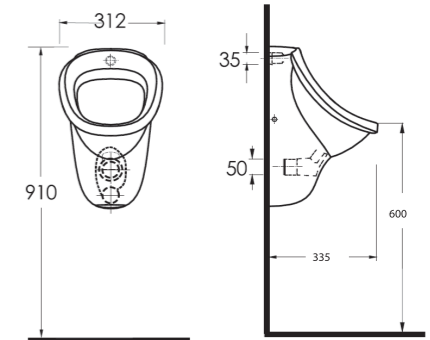

OLYMPOS
Urinal Partition
Size: 615 x 400 mm
Item Code: 140500400082
Std Pkg : 1Pc/Set