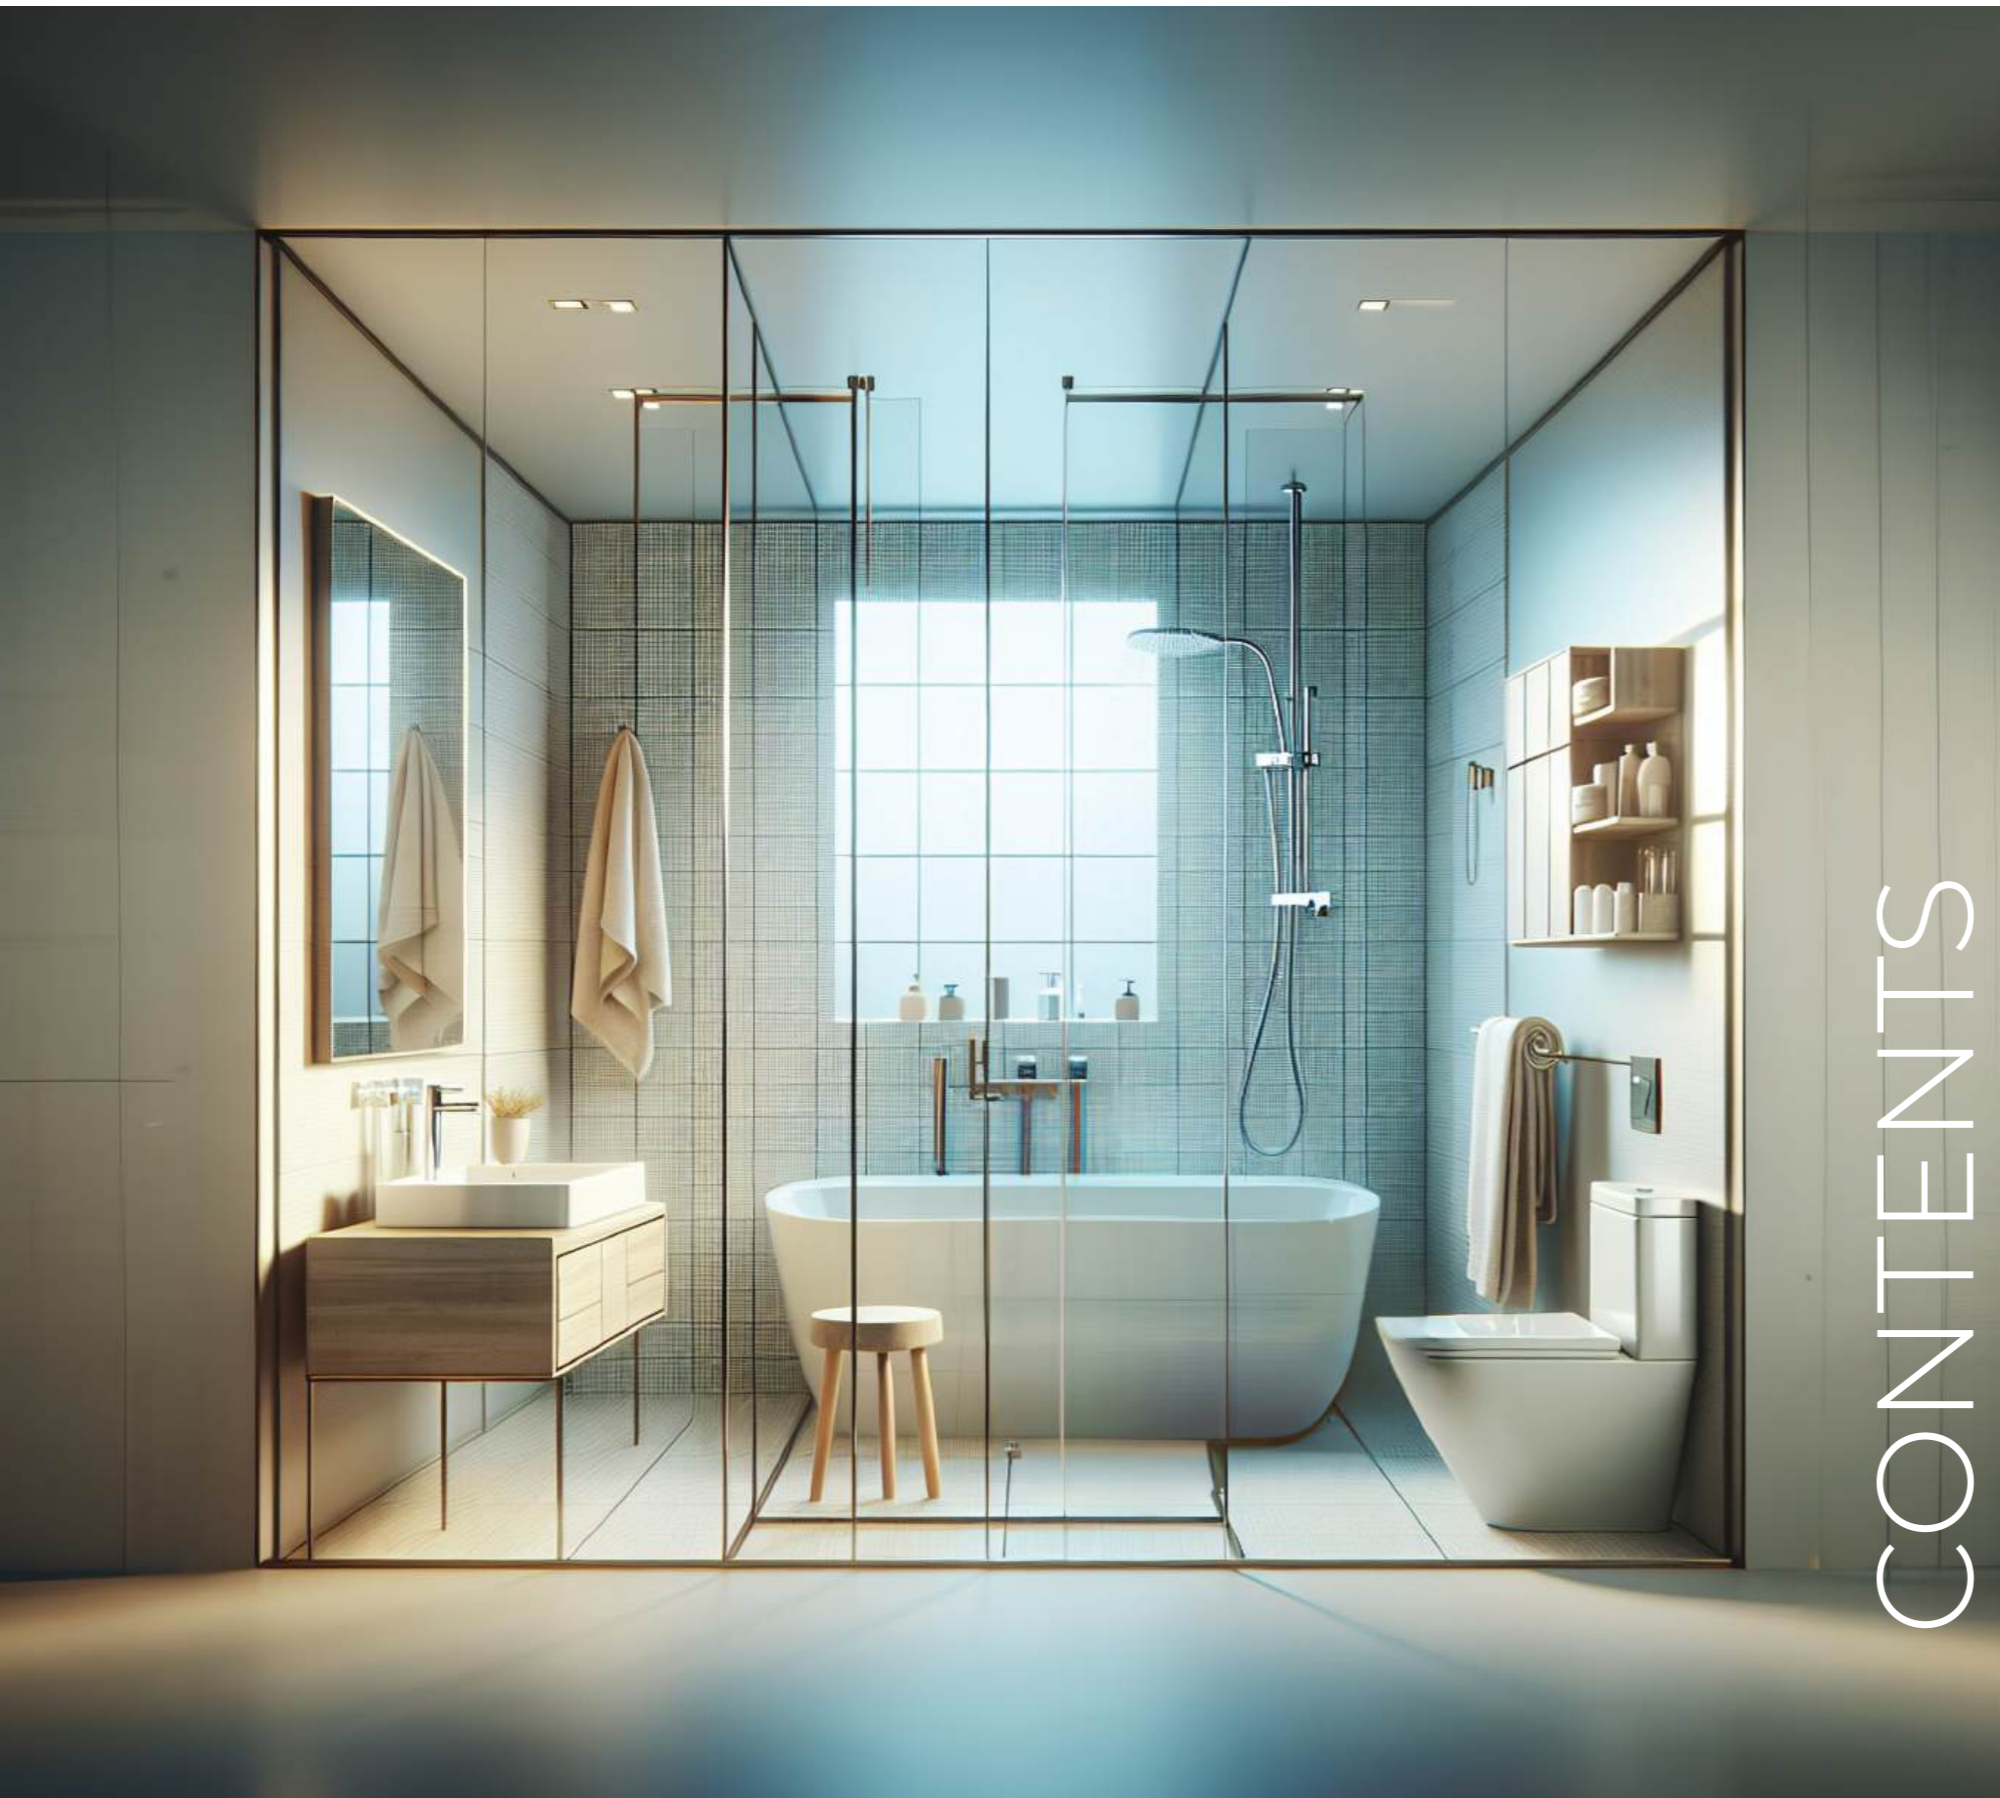

CONTENTS

MIXERS	8
SHOWERS	88
CONCEALED MIXERS	108
BATHTUBS	112
VANITIES	118
WASH BASIN	122
WATER CLOSET	138
FLUSH FITTING & WC SEAT COVER	154
URINAL PARTITION	157
FLUSH & MECHANISM	160
SHATTAF	162
BATHROOM ACCESSORIES	172
MEDICAL & SUPPORTIVE SOLUTIONS	177
SOAP DISPENSER	178
FLOOR DRAIN	180
ANGLE VALVE	184
FLEXIBLE HOSE	186
BOTTLE TRAP & POP-UP	188
KITCHEN SINK	192
WATER HEATER	208
WATER PUMPS & PRESSURE CONTROLLER	224