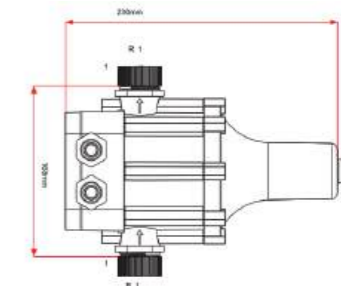

AUTOMATIC PRESSURE PUMP CONTROL HORIZONTAL (MPC-01)
Item Code: 141600100116/140900300240
Std Pkg : 12 Pcs/Carton
MADE IN INDIA

TECHNICAL FEATURES	PC10	
	RATED VOLTAGE	220 / 240 AC
FREQUENCY	50 / 60 Hz	
MAX. INTENSITY	10A / 1.1 kW	
STARTING PRESSURE	1.2 Bar	
MAX. PRESSURE	10 Bar	
CONNECTING THREADS	G1 – ISO 228	
OPERATING TEMPERATURE	0 – 60° C	
I.P PROTECTION RATE	IP 65	
IN & OUT LET POSITION	180°