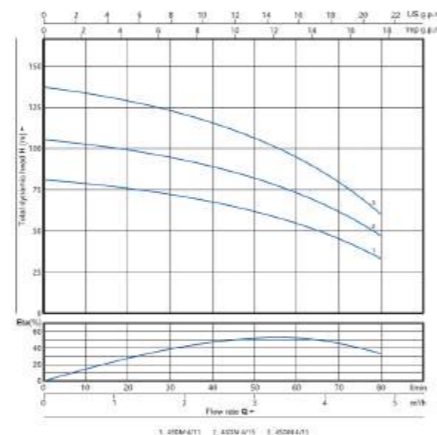

SUBMERSIBLE BOREWELL PUMP

MODEL	P2	DELIVERY												
		Q	0	0.6	1.2	1.8	2.4	3	3.6	4.2	4.8	5.4	6	
1-	kW	Hp	m³/h	0	10	20	30	40	50	60	70	80	90	100
4SDM 4/11	0.75	1	78	75	73	69	66	61	55	46	35	23	12