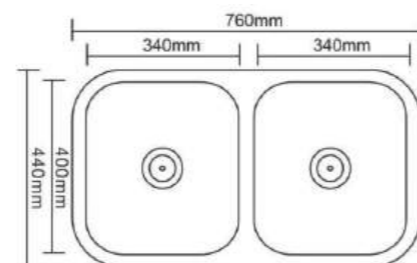

BL-822C
Installation: Inset
Finish : Chrome
Material: SS304
Size: 1200X500X200 mm
Item Code: 140700200107
Std Pkg : 5Pcs/carton