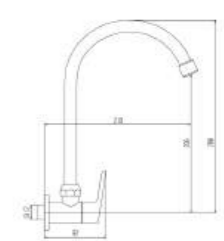

PROJECT
Wall Mounted Sink Tap
Finish: Chrome
Item Code: 140900300228
Std Pkg : 10 Pcs/Carton