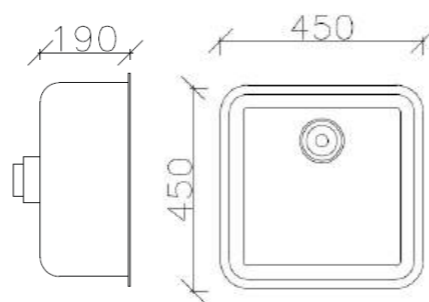

BL-885
 Installation: Insert
 Finish : Chrome
 Material: SS304
 Size: 100X500X210 mm
 Item Code: 140700200103
 Std Pkg : 5Pcs/carton

SDS10249F
 Installation: Insert
 Finish : Chrome
 Size: 1020*490*200 mm
 Item Code: 140700200105
 Std Pkg : 4Pcs/carton