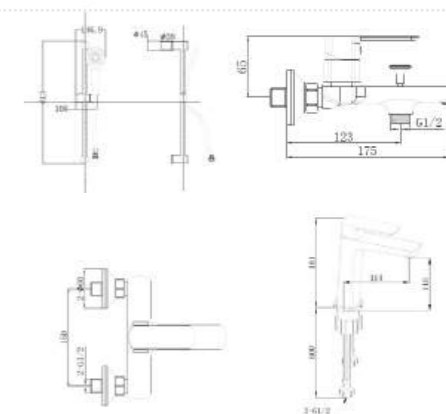

LORD
3 Pcs Set Of Basin Mixer,
Shower Mixer & Shower Kit
Finish: Chrome
Item Code: 140100600183
Std Pkg : 5 Pcs/Carton