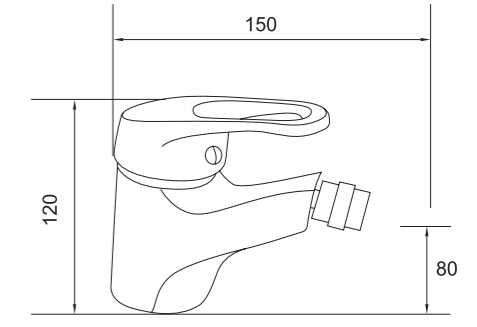

TARKI
Bidet Mixer
Finish: Chrome
Item Code: 140100400100
Std Pkg : 8 Pcs/Carton