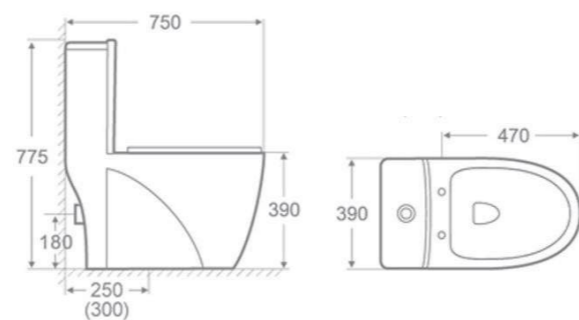

Std Pkg : 1 Pc/set

184
Item Code: 140500100377
S-Trap - White | 250mm
Size: 695x380x770mm
Std Pkg : 1 Pcs/set

828A
S-Trap - White | 250mm
Size: 750x390x775mm
Item Code: 140500100265
Std Pkg : 1 Pc/set

188 PRO
S-Trap - White | 250mm
Size: 690x390x750mm
Item Code: 140500100693
Std Pkg : 1 Pc/set