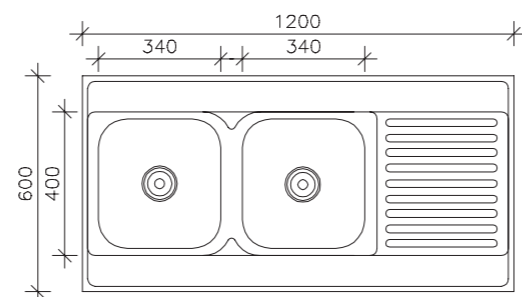

S12050A
Installation: Lay On
Finish : Chrome
Thickness: 0.6 mm
Material: SS201
Size: 1200 x 500 x 160 mm
Item Code: 140700200091
Std Pkg : 1 Pc/Carton

BL-933B
Finish : Chrome
Installation: Insert
Thickness: 0.7 mm
Material: SS304
Size: 1180 x 480 x 150 mm
Item Code: 140700200063
Std Pkg : 2 Pcs/Carton

S12060A
Installation: Lay On
Finish : Chrome
Thickness: 0.6 mm
Material: SS201
Size: 1200 x 600 x 160 mm
Item Code: 140700200092
Std Pkg : 1 Pc/Carton

MKS 12050
Installation: Insert
Finish : Chrome
Size: 120X500X210 mm
Item Code: 140700200109
Std Pkg : 5 Pcs/Carton

BL-853
Finish : Chrome
Installation: Lay On
Thickness: 0.6 mm
Material: SS201
Size: 1200 x 600 x 180 mm
Item Code: 140700200005
Std Pkg : 5 Pcs/Carton

MKS 8046
Finish : Chrome
Installation: Insert
Size: 800X460X210 mm
Item Code: 140700200110
Std Pkg : 5 Pcs/Carton

BL-812
Finish : Chrome
Installation: Insert
Thickness: 0.6 mm
Material: SS304
Size: 820 x 500 x 180 mm
Item Code: 140700200012
Std Pkg : 5 Pcs/Carton

MKS 6045
Finish : Chrome
Installation: Insert
Size: 600X450X210 mm
Item Code: 140700100127
Std Pkg : 5 Pcs/Carton