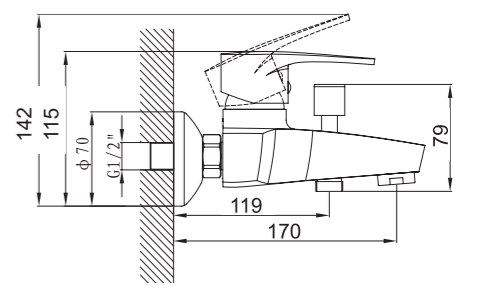

TARKI
Bath Mixer
Finish: Chrome
Item Code: 140100100231
Std Pkg : 8 Pcs/Carton