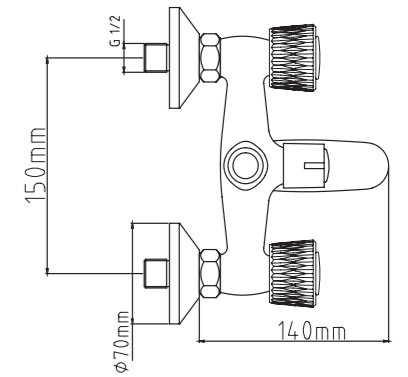

CROWN PLUS

Bath Mixer
Finish : Chrome
Item Code : 140100100274
Std Pkg : 12 Pcs/Carton