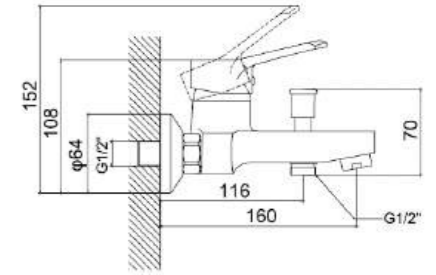

TURBO PLUS

Bath Mixer
Finish: Chrome
Item Code: 140100100855
Std Pkg : 10 Pcs/Carton