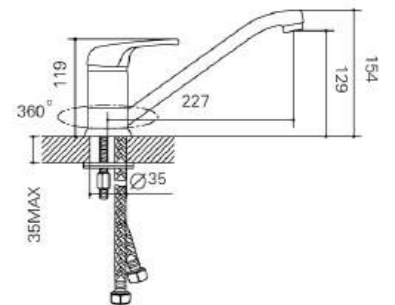

Queen
BASIN MIXER

QUEEN
Bath Mixer
Finish: Chrome
Item Code: 140100100258
Std Pkg : 8 Pcs/Carton

QUEEN
Basin Mixer
Finish: Chrome
Item Code: 140100200214
Std Pkg : 8 Pcs/Carton

QUEEN
Sink Mixer
Finish: Chrome
Item Code: 140100300201
Std Pkg : 8 Pcs/Carton