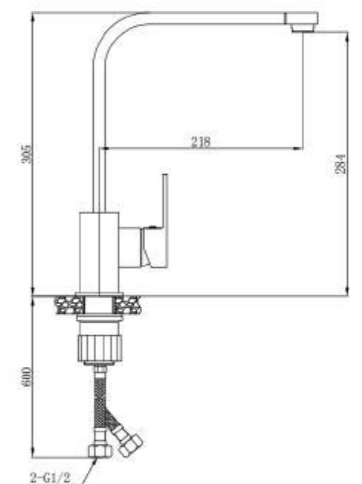

METRO
Basin Mixer
Finish : Matt Black
Item Code : 140100200716
Std Pkg : 10 Pcs/Carton

METRO
Sink Mixer
Finish : Matt Black
Item Code : 140100300464
Std Pkg : 10 Pcs/Carton

Style with
Extraordinary

Lord
KITCHEN SINK MIXER