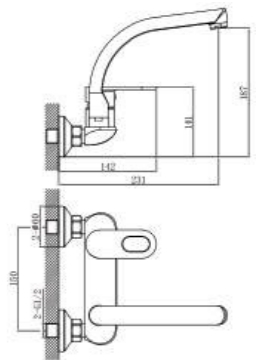

WALL MOUNTED
KITCHEN MIXERS

HIRA
Kitchen Sink Mixer
Wall Mounted
Finish: Chrome
Item Code: 140100300358
Std Pkg : 8 Pcs/Carton

DITO
Wall Mounted Single Lever
Sink Mixer
Finish : Chrome
Item Code : 140100300453
Std Pkg : 10 Pcs/Carton

GLORY
Kitchen Sink Mixer
Wall Mounted
Finish: Chrome
Item Code: 140100300331
Std Pkg : 8 Pcs/Carton

RIVA
Single Lever Sink Mixer
Finish: Chrome
Item Code: 140100300304
Std Pkg : 8 Pcs/Carton