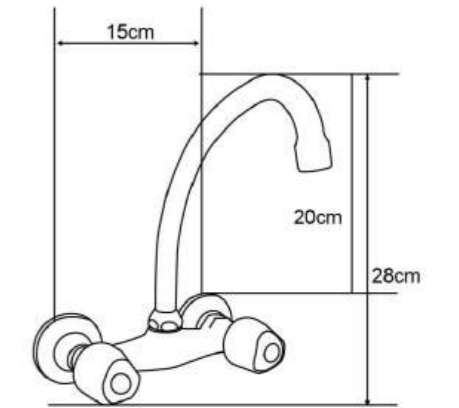

LIZA
Wall Sink Mixer
Finish : Chrome
Item Code : 140100300468
Std Pkg : 12 Pcs/Carton