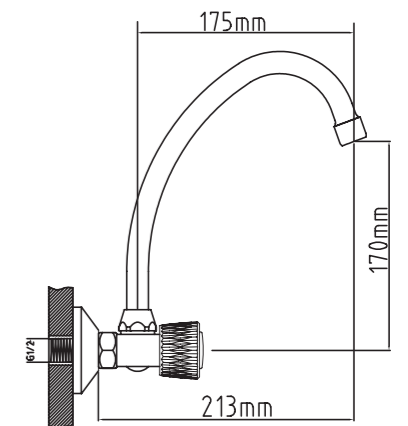

Crown plus

SINK MIXER

CROWN PLUS

Bath Mixer
Finish : Chrome
Item Code : 140100100274
Std Pkg : 12 Pcs/Carton

CROWN PLUS

Wall mounted Sink Mixer
Finish: Chrome
Item Code : 140100300211
Std Pkg : 12 Pcs/Carton