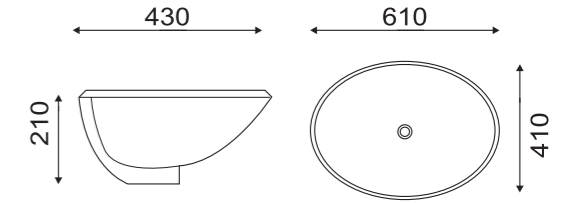

108
Under Counter Basin
Size: 610 x 430 x 210 mm
Item Code: 140500200533
Std Pkg : 1pc/Set