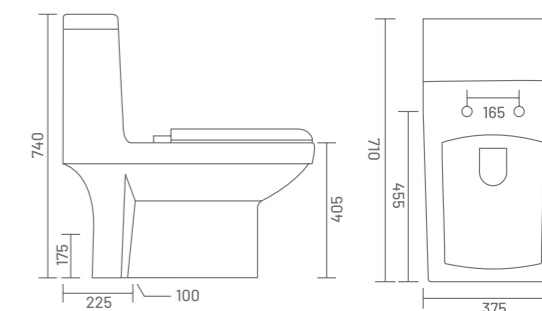

OPERA (98C)
w/slow motion seat cover

S-Trap-White | 250mm
Size:730x385x780mm
Item Code: 140500100681

P-Trap - White | 180MM
Item Code: 140500100735

Std Pkg : 1 Pc/set

LEXUS
S-Trap - White | 225 mm
Size: 670x365x745 mm
Item Code: 140500100749
Std Pkg : 1 Pcs/set
w/slow motion slim seat cover