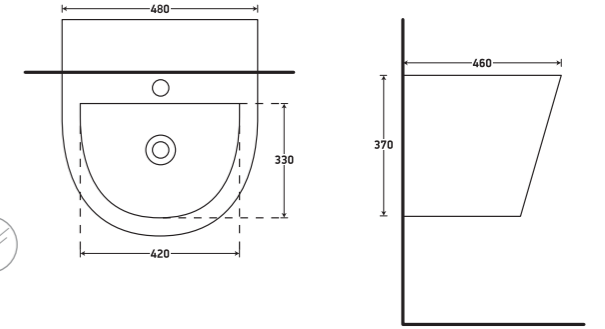

907A
Size: 560x470x410mm
Item Code: 140500201409
Std Pkg : 1pc/Set

ALBA
Wall Hung Basin
Size: 470x60x450 mm
Item Code: 140500201284
Std Pkg : 1pc/Set

MORIS
Single piece wash Basin
Size: 480 x 420 x 370 mm
Item Code: 140500201239
Std Pkg : 1pc/Set