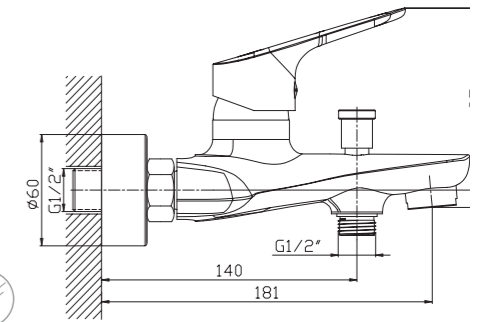

PRATO
Bath Mixer
Finish: Chrome
Item Code: 140100100471
Std Pkg : 8 Pcs/Carton