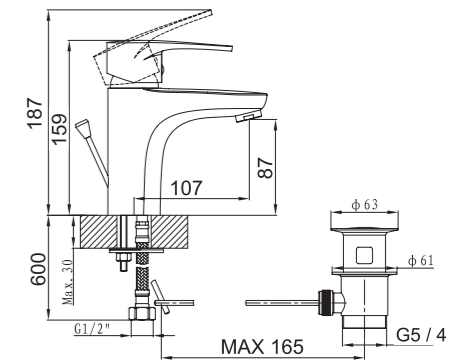

GLORY
Basin Mixer
Finish: Chrome
Item Code: 140100200317
Std Pkg : 10 Pcs/Carton