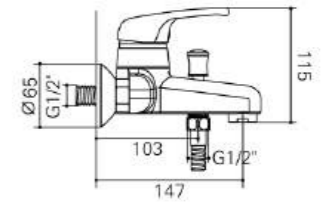

QUEEN
Bath Mixer
Finish: Chrome
Item Code: 140100100258
Std Pkg : 8 Pcs/Carton