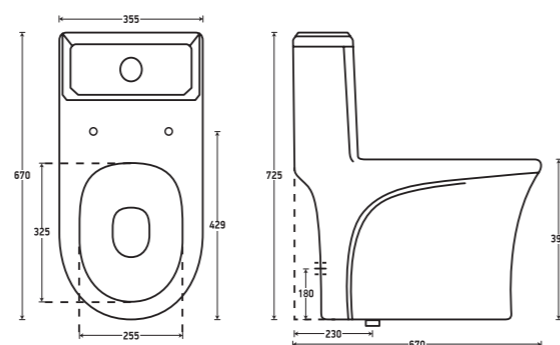

FLORA
S-Trap-White | 250mm
Size:660 x 348 x 748 mm
Item Code: 140500100639

P-Trap - White | 180mm
Item Code:
140500100640

Std Pkg : 1 Pc/set