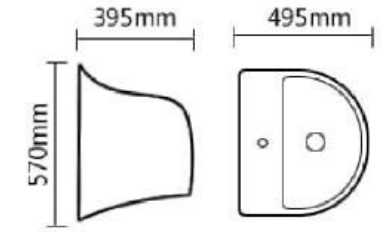

B09B
Wall Hung Basin
Item Code: 140500200164
Size : 618 x 475 x 540mm
Std Pkg : 1pc/Set