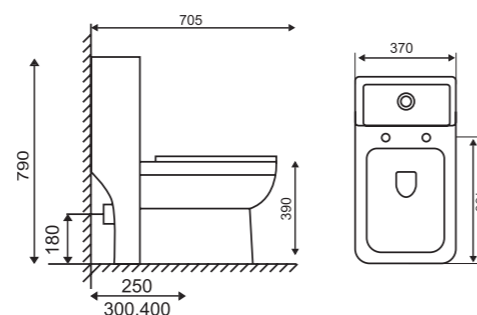

0805
S-Trap - White | 250mm
Size: 705x370x790mm
Item Code: 140500100215
Std Pkg : 1 Pc/set

8058
S-Trap - White | 300mm
Size: 680x365x720mm
Item Code: 140500100705
Std Pkg : 1 Pc/set

8075
S-Trap - White
Size: 710x390x765mm
Item Code: 140500100706
Std Pkg : 1 Pc/set