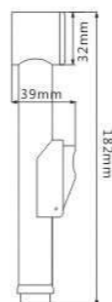

SQUARE

Shattaf Set
Finish: Chrome
Item Code: 140200100194
Std Pkg : 36 Pcs/Carton