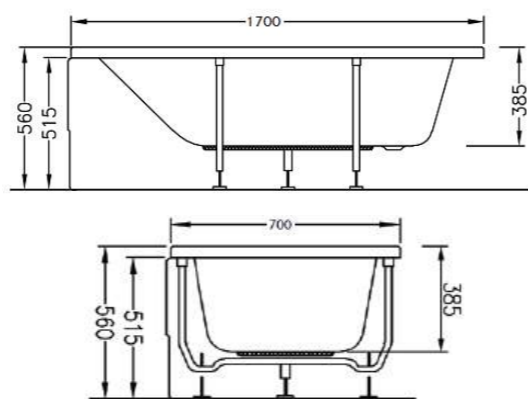

SANICA ACRYLIC BATHTUB

Create the most luxurious bathroom with the glorious Golden bathtub that features the most elegant design and color. This one is sure to be a showstopper.

2 mm Thickness

Size: 170 x 70 x 380 mm   Item Code: 140400400072

Size: 160 x 70 x 380 mm   Item Code: 140400400073

Size: 150 x 70 x 380 mm   Item Code: 140400400074

ACRYLIC BATHTUB

Size :170*70*39
Item Code : 140400400012
Std Pkg : 1pc/Set