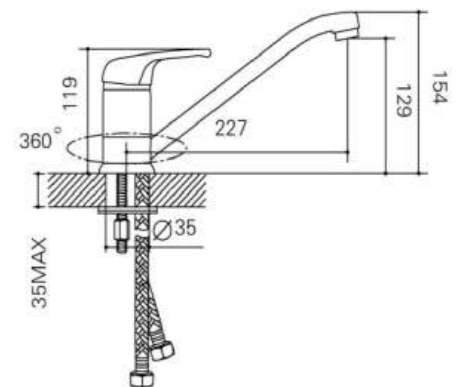

PROJECT

Sink Mixer
Finish: Chrome
Item Code: 140100300223
Std Pkg : 10 Pcs/Carton