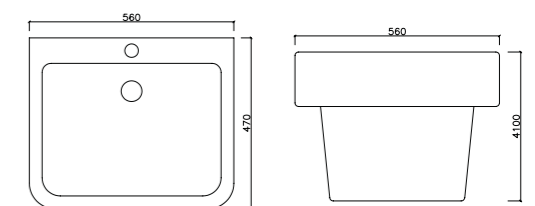

907A
Size: 560x470x410mm
Item Code: 140500201409
Std Pkg : 1pc/Set