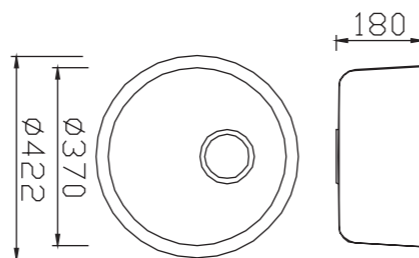

GF-830A
Item Code: 140700100045
Size: 422X422X180 mm
Material: SS304
Finish : Chrome
Installation: Insert
Thickness: 0.6 mm
Std Pkg : 10 Pcs/Carton