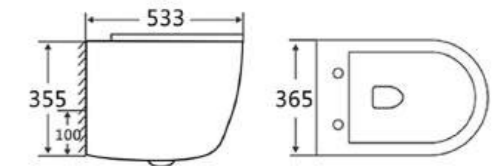

2051
Wall Hung Wc White With Accs
(2pcs /Set)
Item Code: 140500100373
Size: 565 x 350 x 350 mm
Std Pkg : 1Pcs/Set