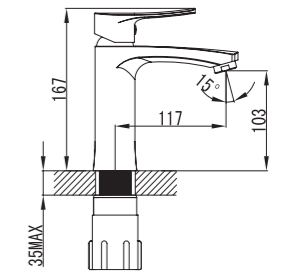

Charming

BASIN MIXER

CHARMING

Bath Mixer
Finish: Chrome
Item Code: 140100100491
Std Pkg : 8 Pcs/Carton

CHARMING

Basin Mixer
Finish: Chrome
Item Code: 140100200375
Std Pkg : 8 Pcs/Carton

CHARMING

Sink Mixer
Finish: Chrome
Item Code: 140100300338
Std Pkg : 8 Pcs/Carton