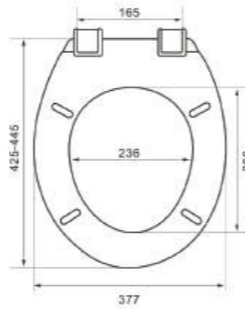

MSC-049
DELUX SLOW DOWN
Wc Seat Cover
Item Code: 140400500791
Std Pkg : 10 Pcs/Carton