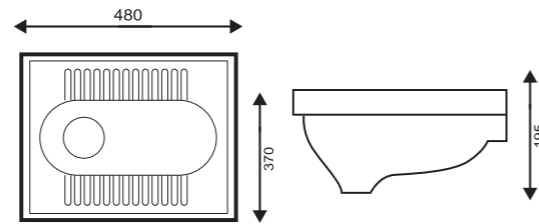

2037
Asian Wc
Size: 480 x 370 x 195 mm
Item Code: 140500100293
Std Pkg : 1Pc/Set