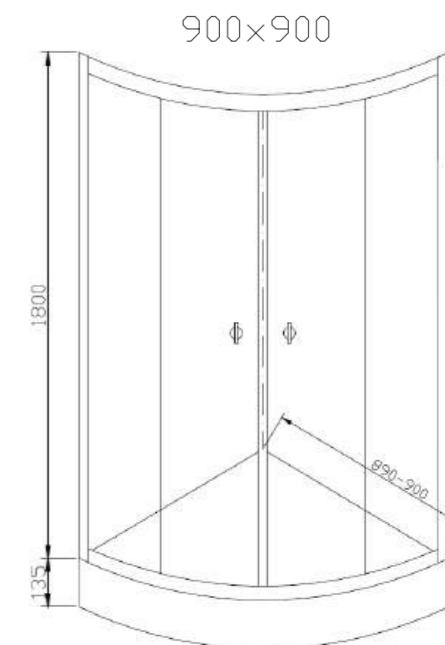

LYP-505
ECO SHOWER CUBICLE FROST SQUARE
Size: 900*900mm
Item Code: 140400100192
Std Pkg : 2pcs/Set