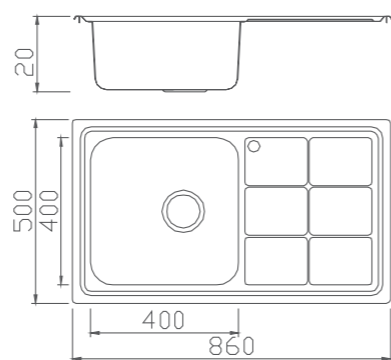

BL-890
Item Code: 140700100060
Size: 860 x 500 x 200 mm
Material: SS304
Finish : Chrome
Installation: High Insert
Thickness: 0.8 mm
Std Pkg : 1 Pc/Carton