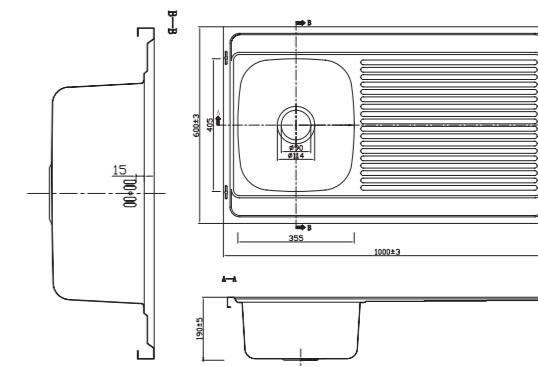

BL-852
Item Code: 140700100024
Size: 1000 x 600 x 180 mm
Material: SS201
Finish : Chrome
Installation: Lay on
Thickness: 0.6 mm
Std Pkg : 5 Pcs/Carton