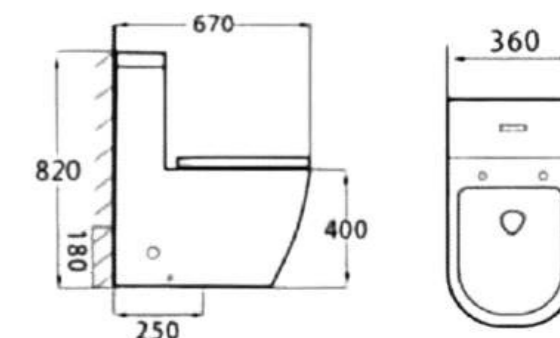

299 PRO (UF SEAT COVER)
S-Trap - White | 250mm
Size: 670x380x810mm
Item Code: 140500100691
Std Pkg : 1 Pc/set

184
S-Trap - Matt Black
Size: 695x380x770mm
Item Code: 140500100647
Std Pkg : 1 Pc/set