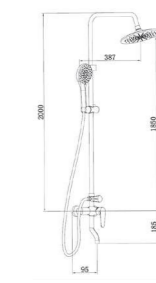

SAM
Bath Shower Rod &
Rain Shower
Finish: Black
Item Code: 140100100744
Std Pkg : 5 Pcs/Carton