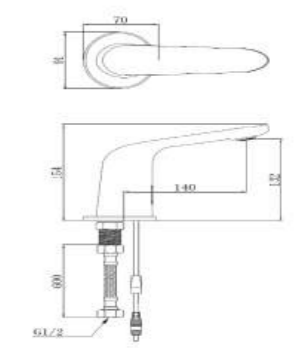

SENSOR MIXERS

ALIZ
Sensor Mixer Hot And Cold
Finish : Chrome
Item Code : 140100200725
Std Pkg : 10 Pcs/Carton

PIA
Sensor Mixer Hot & Cold
Finish: Chrome
Item Code: 140100200724
Std Pkg : 10 Pcs/Carton

ALIZ
Sensor Tap Cold
Finish: Chrome
Item Code : 140100200726
Std Pkg : 10 Pcs/Carton

PIA
Sensor Tap Cold Water
Finish: Chrome
Item Code: 140100200723
Std Pkg : 20 Pcs/Carton