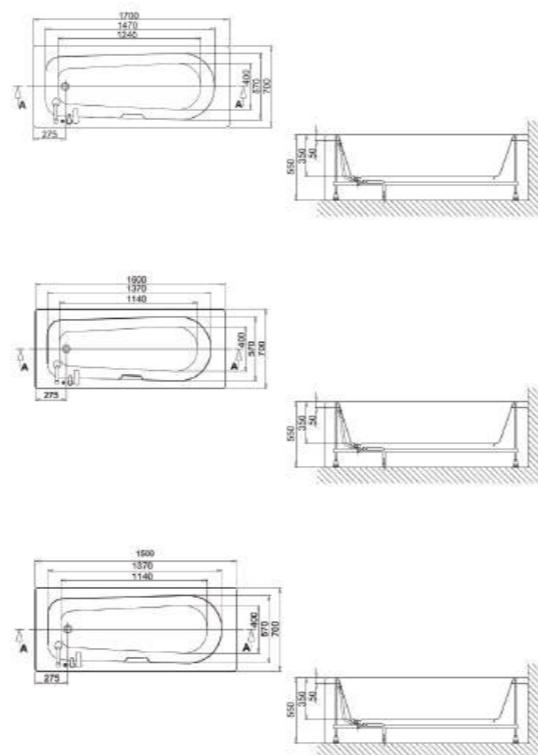

SANICA ACRYLIC BATHTUB

Create the most luxurious bathroom with the glorious Golden bathtub that features the most elegant design and color. This one is sure to be a showstopper.

2 mm Thickness

Size: 170 x 70 x 380 mm   Item Code: 140400400072

Size: 160 x 70 x 380 mm   Item Code: 140400400073

Size: 150 x 70 x 380 mm   Item Code: 140400400074

ACRYLIC BATHTUB

Size :170*70*39
Item Code : 140400400012
Std Pkg : 1pc/Set

ZIA ACRYLIC FREESTANDING BATHTUB

Size : 1700*830*580 mm
Item Code : 140400400143
Std Pkg : 1pc/Set

ZEAN ACRYLIC FREESTANDING BATHTUB

Size : 1700*800*600
Item Code : 140400400141
Std Pkg : 1pc/Set