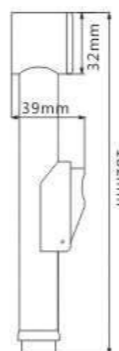

SQUARE

Shattaf Set
Finish: Black
Item Code: 140200100231
Std Pkg : 36 Pcs/Carton

CLASSIC

Shattaf Set
Finish: Black
Item Code: 140200100249
Std Pkg : 40 Pcs/Carton