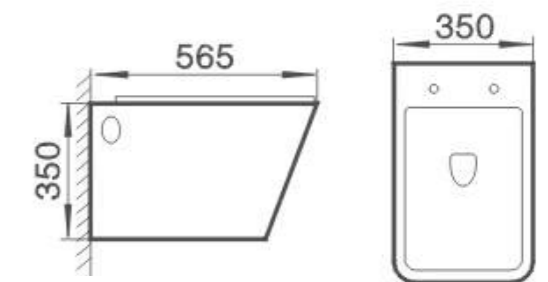

2051
Wall Hung Wc White With Accs
(2pcs /Set)
Item Code: 140500100373
Size: 565 x 350 x 350 mm
Std Pkg : 1Pcs/Set