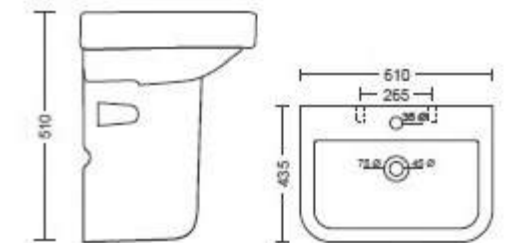

ALBA
Wall Hung Basin
Size: 470x60x450 mm
Item Code: 140500201284
Std Pkg : 1pc/Set

MORIS
Single piece wash Basin
Size: 480 x 420 x 370 mm
Item Code: 140500201239
Std Pkg : 1pc/Set

ZOYA
Wall Hung Basin
Size: 560x460x390 mm
Item Code: 140500201282
Std Pkg : 1pc/Set

NERO
Wall Hung Basin
Size: 610 x 420 x 330 mm
Item Code: 140500201182
Std Pkg : 1pc/Set

DELTA
Wall Hung Wash Basin
Size: 500x415x475 mm
Item Code: 140500201318
Std Pkg : 1pc/Set

COFE
Wall Hung Basin
Size: 610 x 485 x 400 mm
Item Code: 140500201188
Std Pkg : 1pc/Set