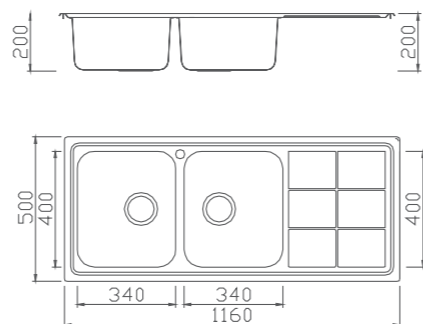

BL-894
Item Code: 140700100061
Size: 1160 x 500 x 200 mm
Installation: High Insert
Thickness: 0.8 mm
Material: SS304
Finish : Chrome
Std Pkg : 1 Pc/Carton