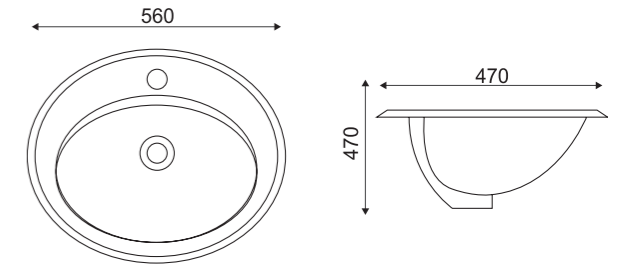

KN-221
Above Counter Basin
Size: 560 x 470 x 195 mm
Item Code: 140500200575
Std Pkg : 1pc/Set