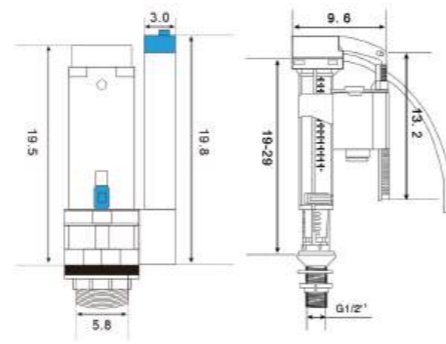

LPB-602
Eco Wc Fitting For 1pc Bottom
Item Code: 140800100119
Std Pkg : 25 Pcs/Carton

LPB-629
Eco Wc Fitting For 2pcs Bottom
Item Code: 140800100120
Std Pkg : 25 Pcs/Carton