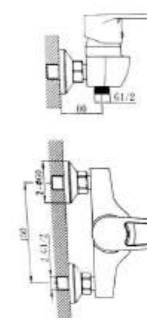

GLORY
Wall Shower Mixer
Finish: Chrome
Item Code: 140100100451
Std Pkg : 10 Pcs/Carton