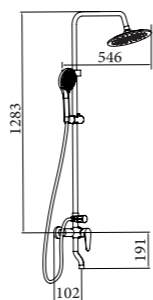

ALIZ
Bath Shower Rod &
Rain Shower
Finish: Chrome
Item Code: 140100100717
Std Pkg : 4 Pcs/Carton