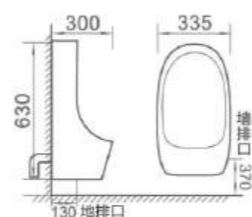

158-2
Urinal Wall Hung
Item Code: 140500400028
Size: 300 x 240 x 420 mm
Std Pkg : 1 Pc/Carton