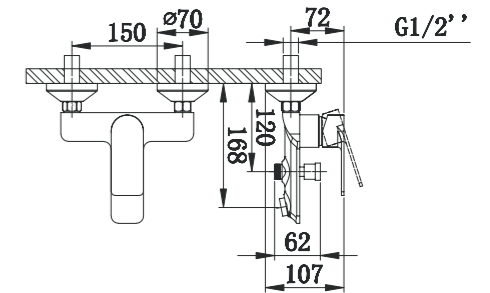

LEMO
Bath Mixer
Finish: Chrome
Item Code: 140100100725
Std Pkg : 8 Carton