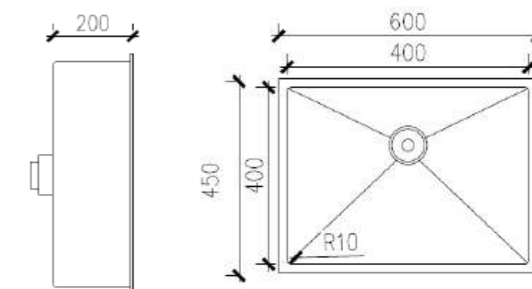

ELITE | AS-6045
Installation: Under Mount
Finish : Brushed
Size: 600X450X200 mm
Item Code: 140700100130
Std Pkg : 1 Pc/Carton