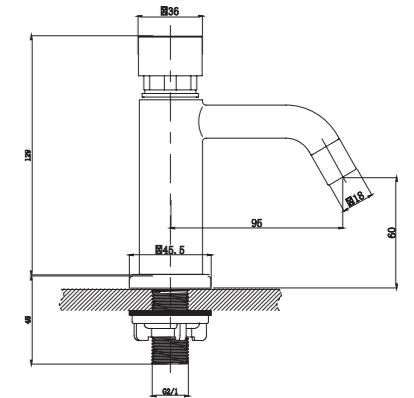

TWS-1302
Basin Mounted
Finish: Chrome
Item Code: 140100200788