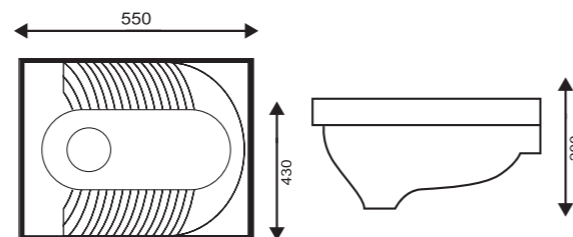

117-2 (#12)
Asian Wc
Medium Deep
Size: 550 x 430 x 185 mm
Item Code: 140500100079
Std Pkg : 1Pc/Set

AS 909
Asian Wc
Item Code: 140500100696
Size: 530X425X190mm
Std Pkg : 1Pc/Set