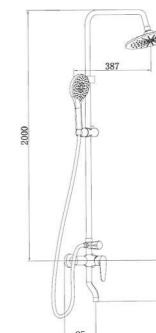

SAM BLACK
Bath Shower Rod &
Rain Shower
Finish: Black
Item Code: 140100100747
Std Pkg : 5 Pcs/Carton