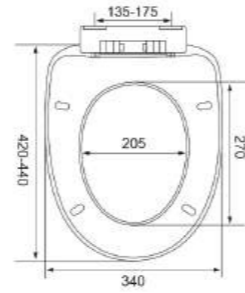

MSC-009
Crown Wc Seat Cover
Item Code: 140400500790
Std Pkg : 10 Pcs/Carton