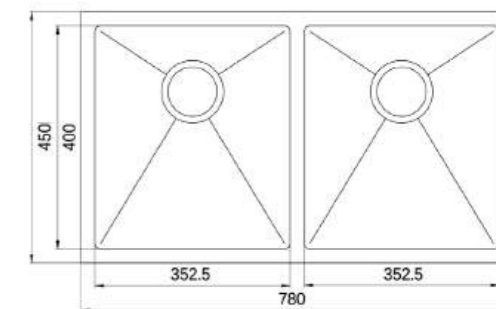

ML 7845
Installation: Under Mount
Finish : Brushed
Material: SS304
Size: 780X450X200mm
Item Code: 140700200100
Std Pkg : 1Pc/carton