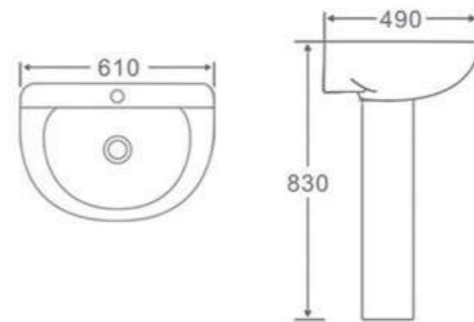

207
Wash Basin With Pedestal
Size: 500 x 426 x 830 mm
Item Code: 140500200729
Std Pkg : 1pc/Set

430
Size: 610x475x850 mm
Item Code: 140500201382
Std Pkg : 1pc/Set

469
Size: 630 x 475 x 860 mm
Item Code: 140500200707
Std Pkg : 1pc/Set

CHARMING
Wash Basin With Pedestal
Size: 610 x 490 x 830 mm
Item Code: 140500200895
Std Pkg : 1pc/Set

INNOVA
 Item Code: 140500201238
 Size: 610 x 490 x 885 mm
 Std Pkg : 1pc/Set

DELTA
 Size: 500x415x825 mm
 Item Code: 140500201310
 Std Pkg : 1pc/Set

ADAM
 Size: 520*420*875 mm
 Item Code: 140500201283
 Std Pkg : 1pc/Set

314
 Size : 568x490x840mm
 Item Code: 140500200840
 Std Pkg : 1pc/Set

ANCHOR
 Size: 560 x 415 x 810 mm
 Item Code: 140500200011
 Std Pkg : 1pc/Set