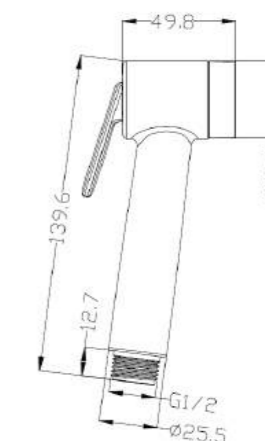

CLASSIC

Shattaf Set
Finish: White
Item Code: 140200100248
Std Pkg : 40 Pcs/Carton