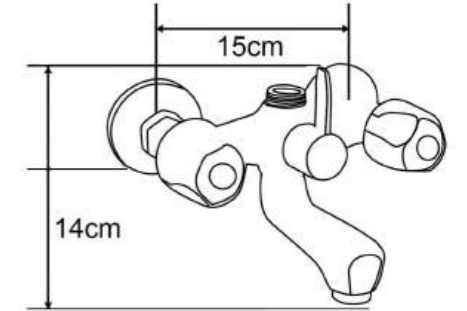

LIZA
Bath Mixer
Finish : Chrome
Item Code : 140100100856
Std Pkg : 12 Pcs/Carton