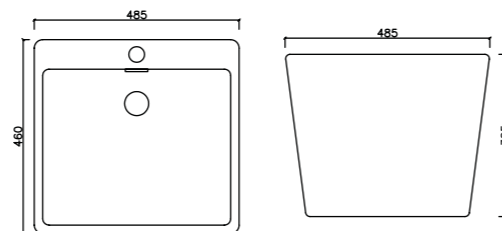

908
Wall Hung Basin W/ Soapdish
Size : 485x460x385mm
Item Code: 140500201410
Size : 510x420x375mm
Item Code: 140500201411
Std Pkg : 1pc/Set