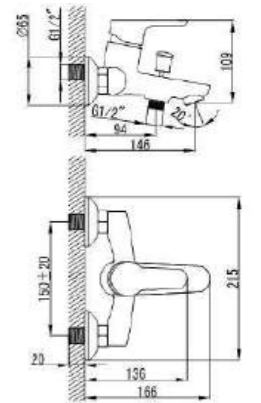

PROJECT

Bath Mixer
Finish: Chrome
Item Code: 140100100357
Std Pkg : 8 Pcs/Carton