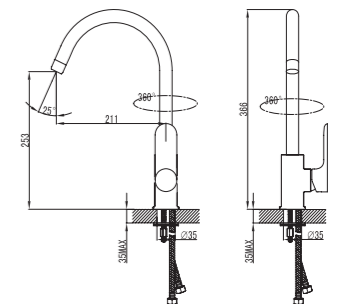

VERDI
Sink Mixer
Finish: Chrome
Item Code: 140100300272
Std Pkg : 8 Pcs/Carton