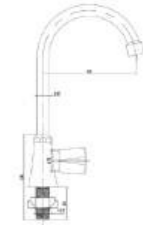

ECO JACK
Wash Basin Tap
Finish: Chrome
Item Code: 140400501116
Std Pkg : 20 Pcs/Carton