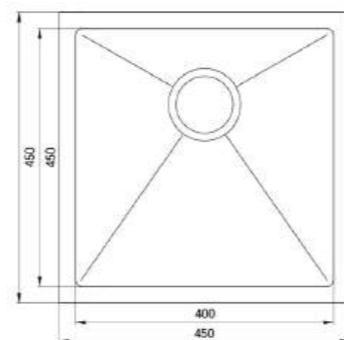

ML 4545
Installation: Under Mount
Finish : Brushed
Material: SS304
Size: 450X450X200mm
Item Code: 140700100117
Std Pkg : 1Pc/carton