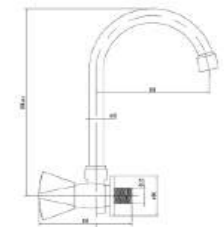

ECO JACK
Sink Tap
Finish: Chrome
Item Code: 140400501117
Std Pkg : 20 Pcs/Carton