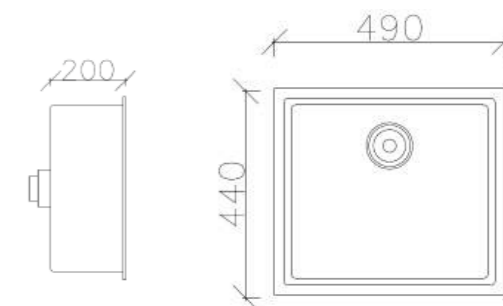

BL-794
Item Code: 140700200104
Size: 490X440X200 mm
Finish : Chrome
Installation: Insert
Thickness: 0.8 mm
Std Pkg : 5 Pcs/Carton