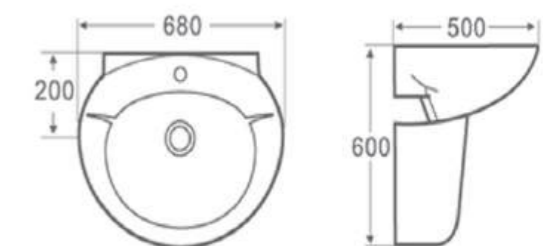

418A
Size: 680 x 500 x 600 mm
Item Code: 140500200048
Std Pkg : 1pc/Set