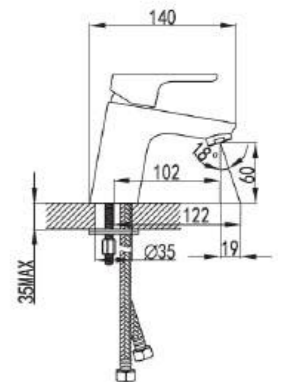

PROJECT

Basin Mixer
Finish: Chrome
Item Code: 140100200314
Std Pkg : 8 Pcs/Carton