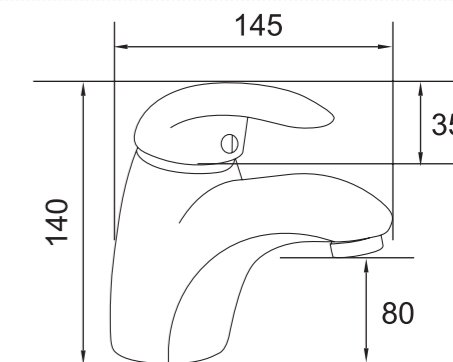

LEXUS
Basin Mixer
Finish: Chrome
Item Code: 140100200189
Std Pkg : 8 Pcs/Carton