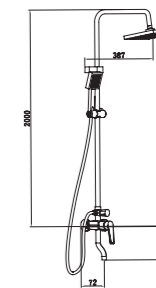

TINA BLACK
Bath Shower Rod &
Rain Shower
Finish: Black
Item Code: 140100100748
Std Pkg : 5 Pcs/Carton