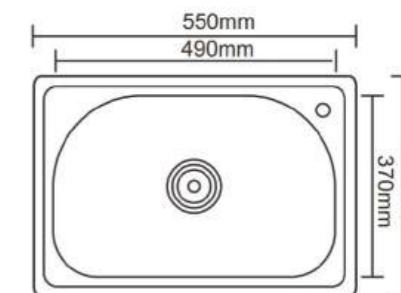

D5544P
Installation: Inset
Finish : Chrome
Material: SS304
Size: 55X44 mm
Item Code: 140700100120
Std Pkg : 10Pcs/carton