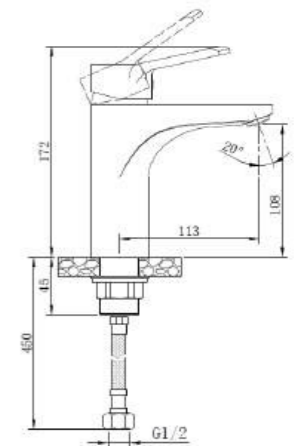

DIVA PLUS
Basin Mixer
Finish: Chrome
Item Code : 140100200729
Std Pkg : 10 Pcs/Carton