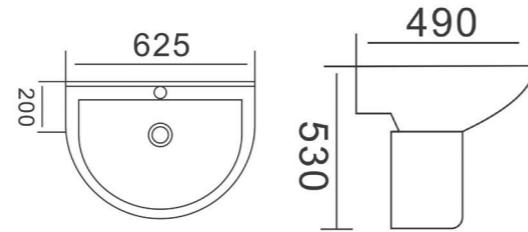

3636-R
Wall Hung Basin
Size : 625 x 490 x 530 mm
Item Code: 140500201136
Std Pkg : 1pc/Set