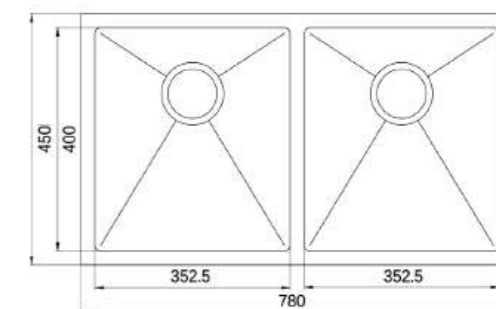

ML 7845
Installation: Under Mount
Finish : Gold
Material: SS304
Size: 780X450X200mm
Item Code: 140700200102
Std Pkg : 1Pc/carton