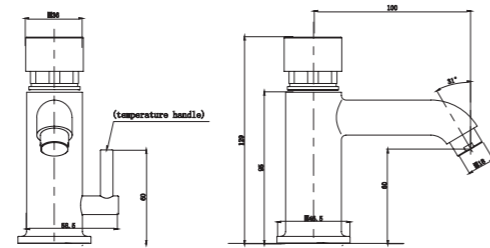

TWS-1323
Self Closing Basin Mixer Hot & Cold
Finish: Chrome
Item Code: 140100200578
Std Pkg : 20 Pcs/Carton

TWS-1313
Basin Mounted
Finish: Chrome
Item Code: 140100200577
Std Pkg : 20 Pcs/Carton