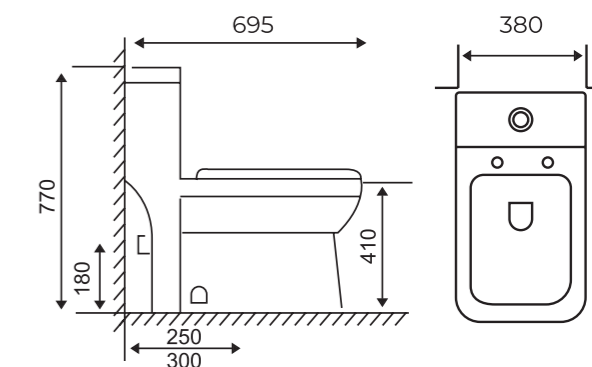

184
Item Code: 140500100377
S-Trap - White | 250mm
Size: 695x380x770mm
Std Pkg : 1 Pcs/set