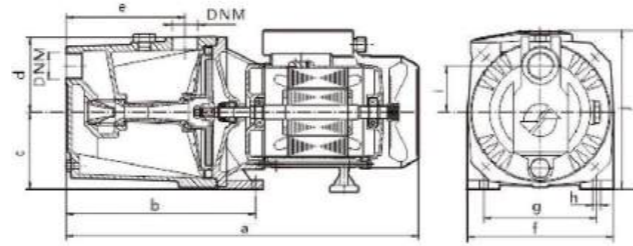

AUTOMATIC PUMP SYSTEM

AUTOMATIC PUMP WITH BOOSTER | 1.5 HP AUJET 150M

Item Code: 140900300270
Std Pkg : 1Pcs/Carton

AUTOMATIC PUMP WITH BOOSTER | 1 HP AUJET 100L2

Item Code: 140900300269
Std Pkg : 1Pcs/Carton