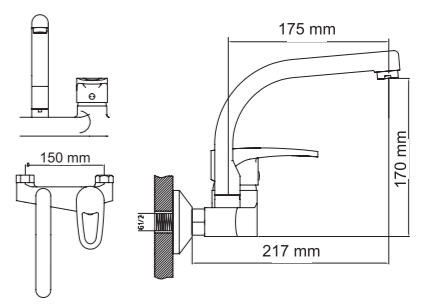

GLORY
Kitchen Sink Mixer
Wall Mounted
Finish: Chrome
Item Code: 140100300331
Std Pkg : 8 Pcs/Carton

RIVA
Single Lever Sink Mixer
Finish: Chrome
Item Code: 140100300304
Std Pkg : 8 Pcs/Carton