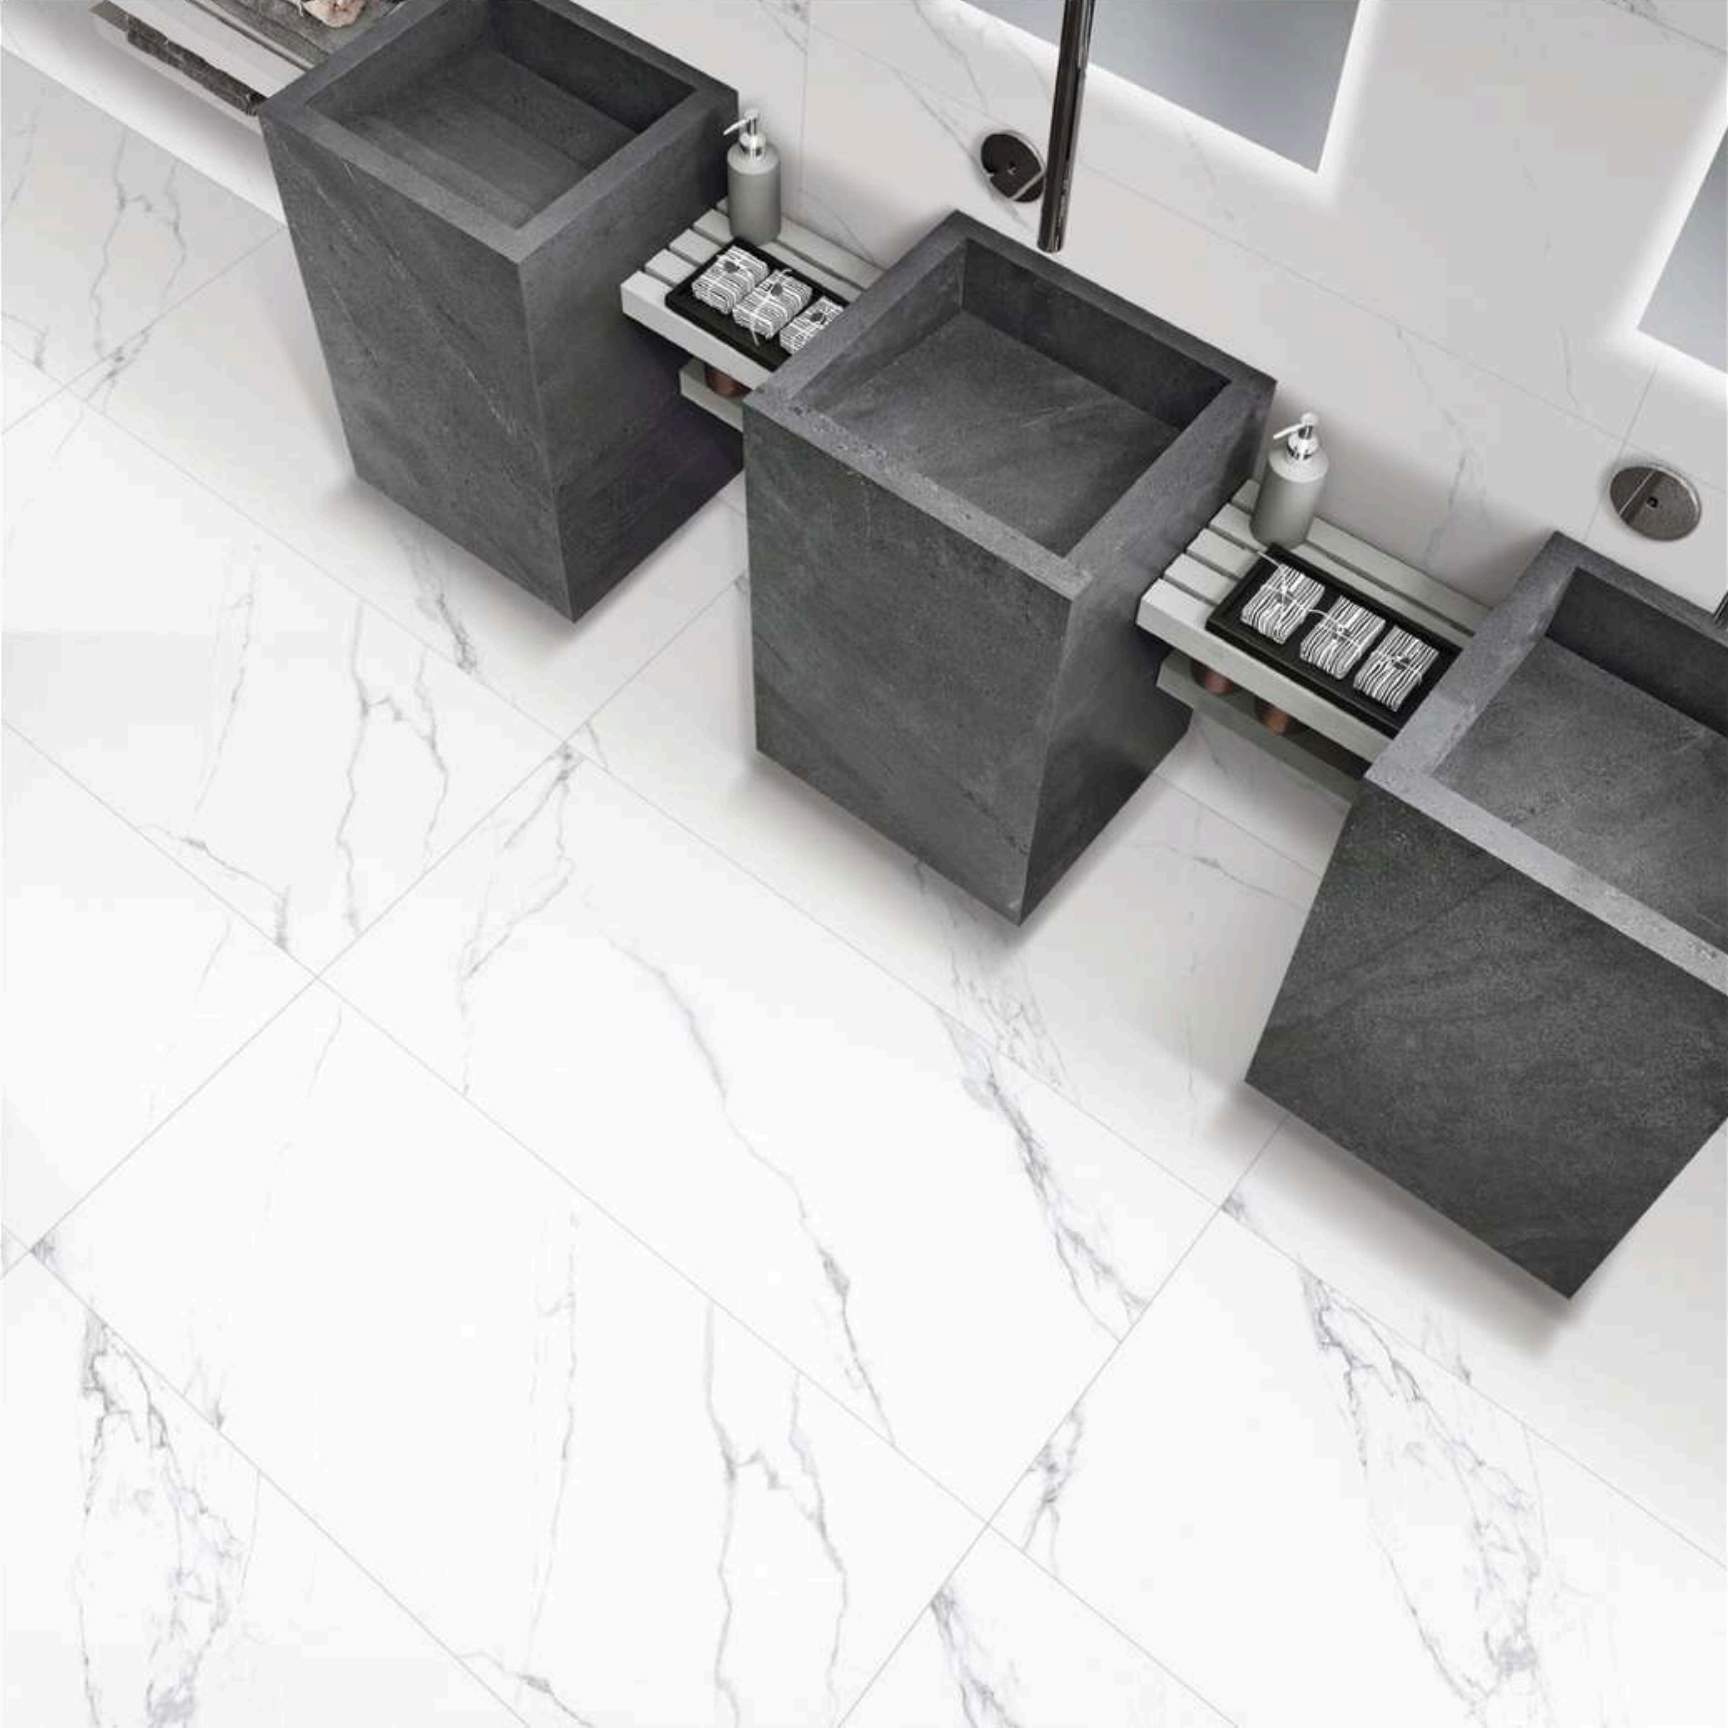

4

600 x 600mm

CARRARA GRANITO

FINISH
MATT

R ANDOM
5

GOLDEN FOX

600 x 1200mm

FAIR VERDE
FINISH
MATT
R ANDOM