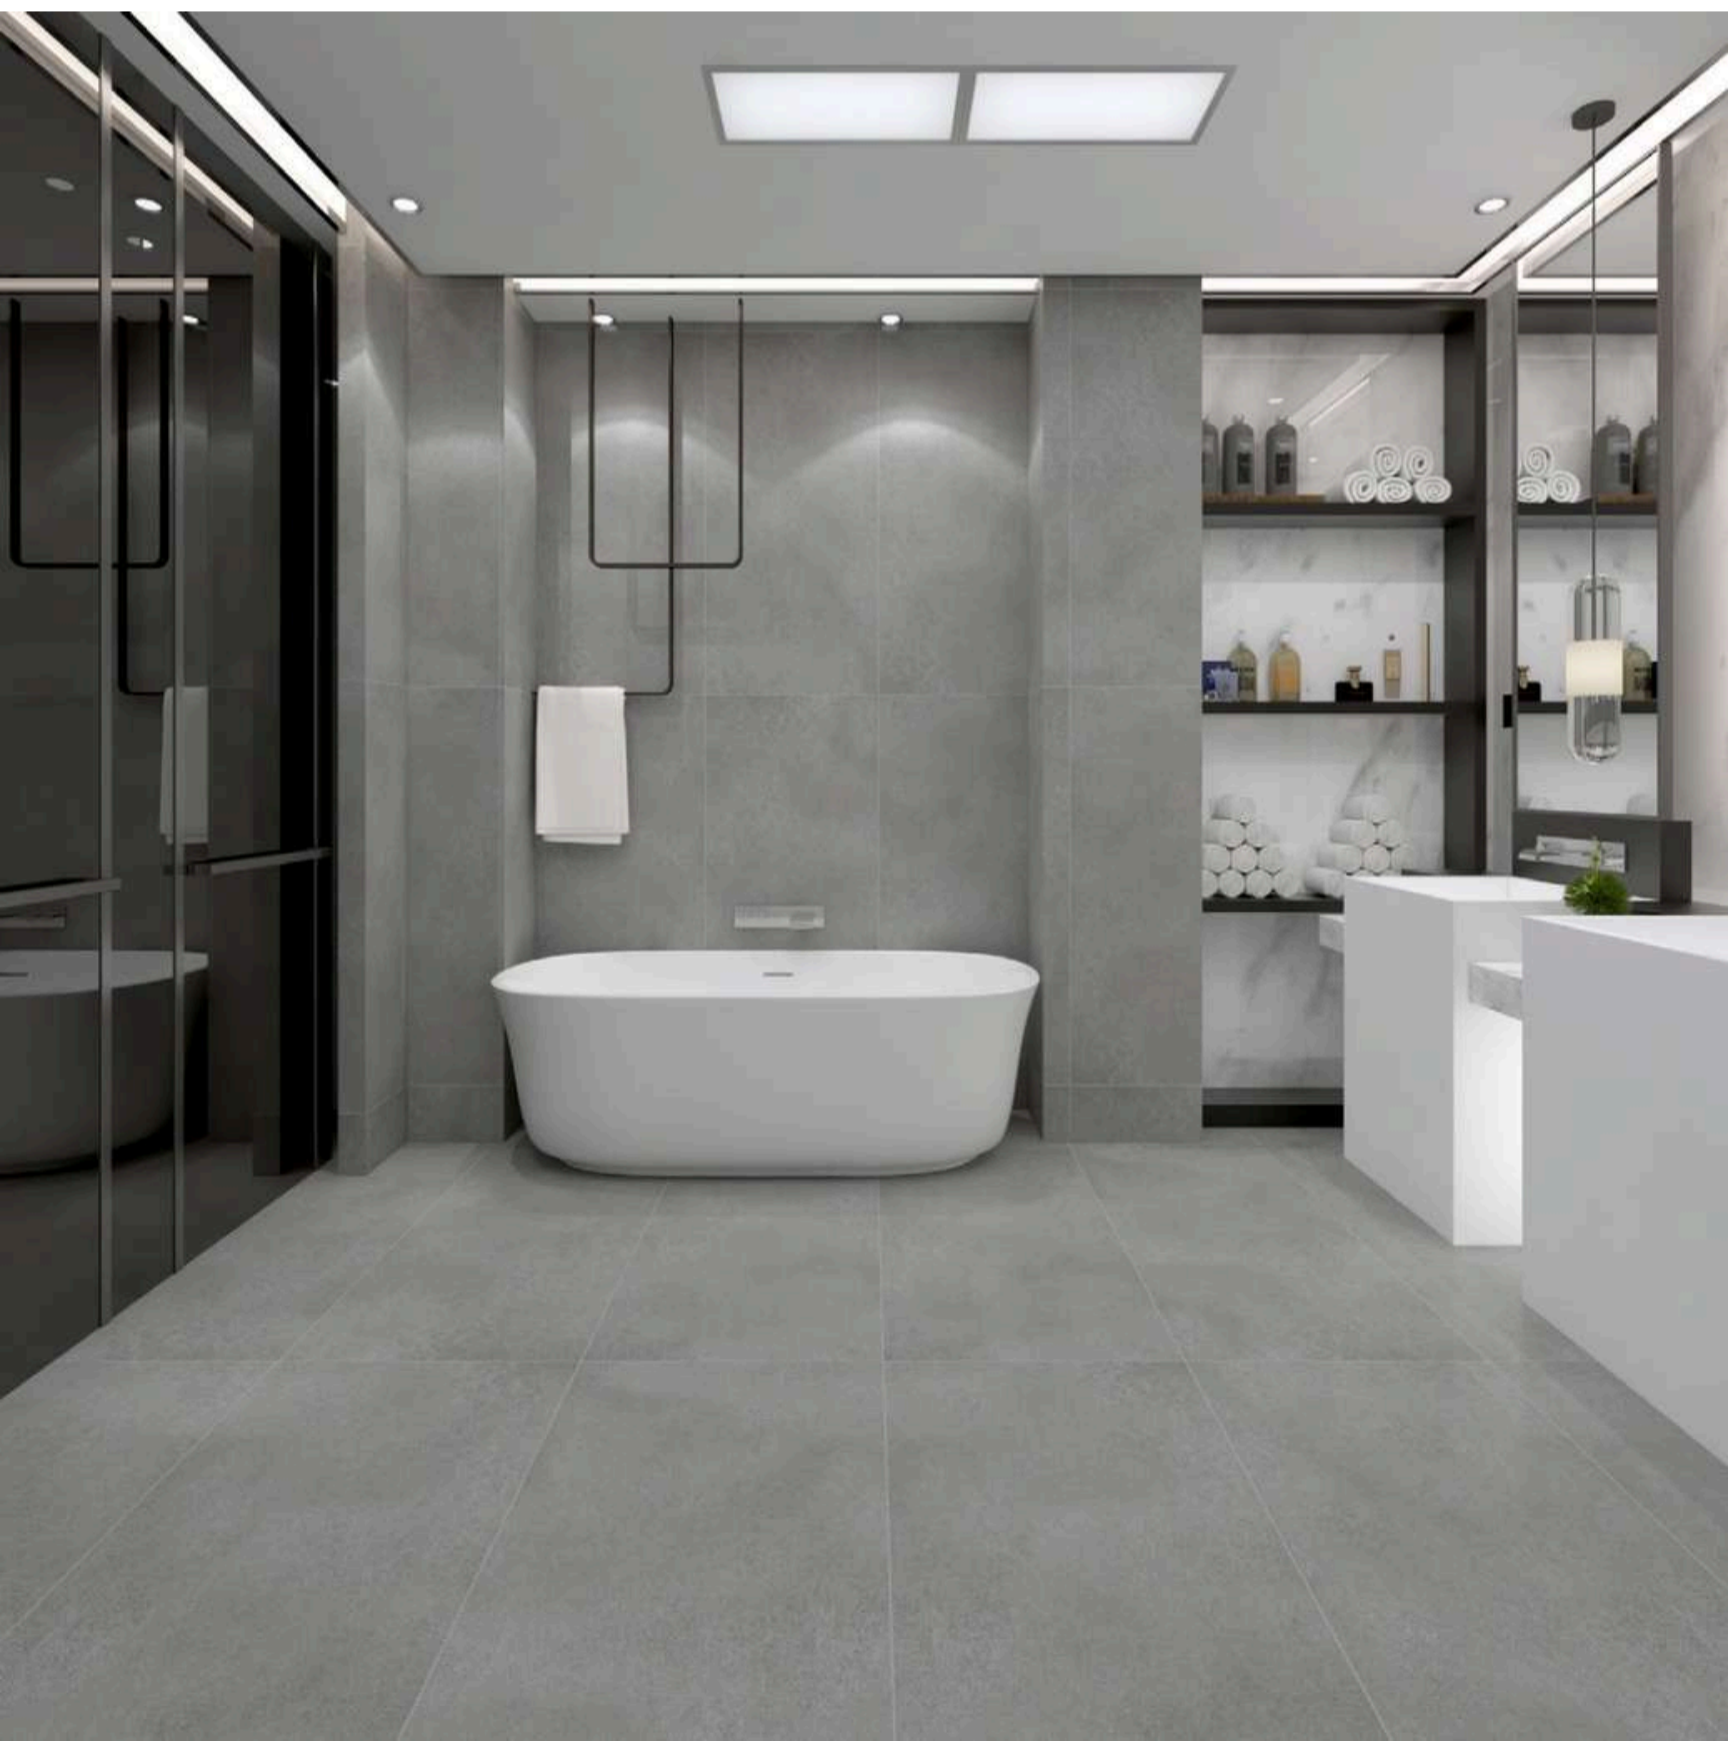

GOLDEN FOX

EA GLE GR AFITO

SIZE
600x1200mm

FINISH
MATT

R ANDOM
3

GOLDEN FOX

FA BRIC B IANCO

SIZE
600x1200mm