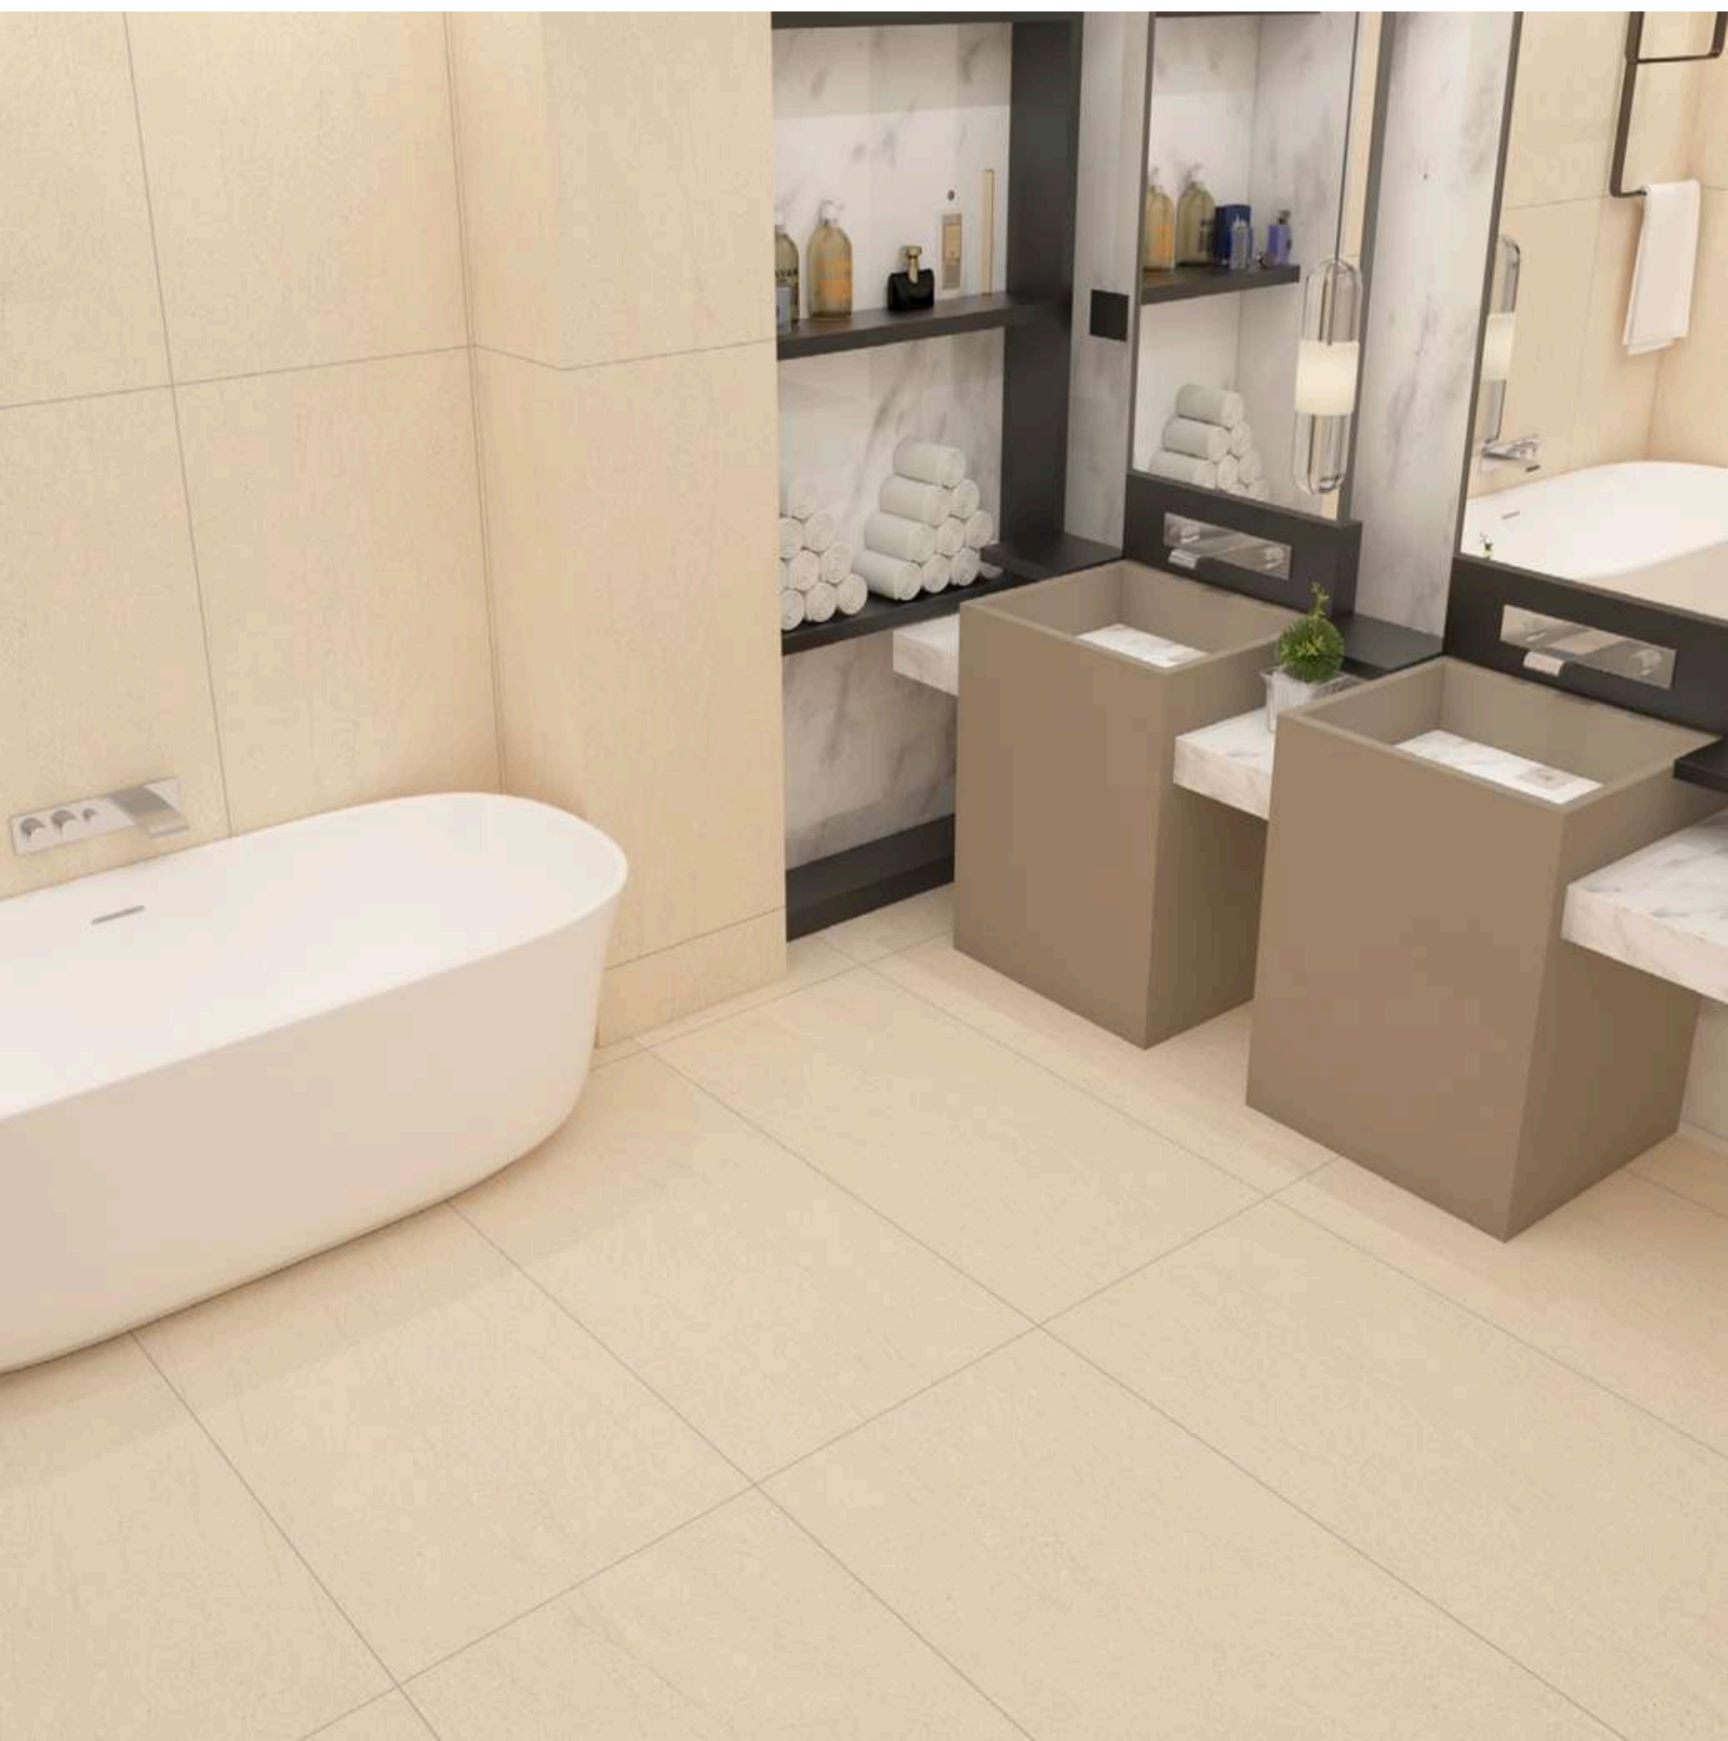

GOLDEN FOX

WILLIAM BEIGE

SIZE
600x1200mm

FINISH
MATT

RANDOM
3