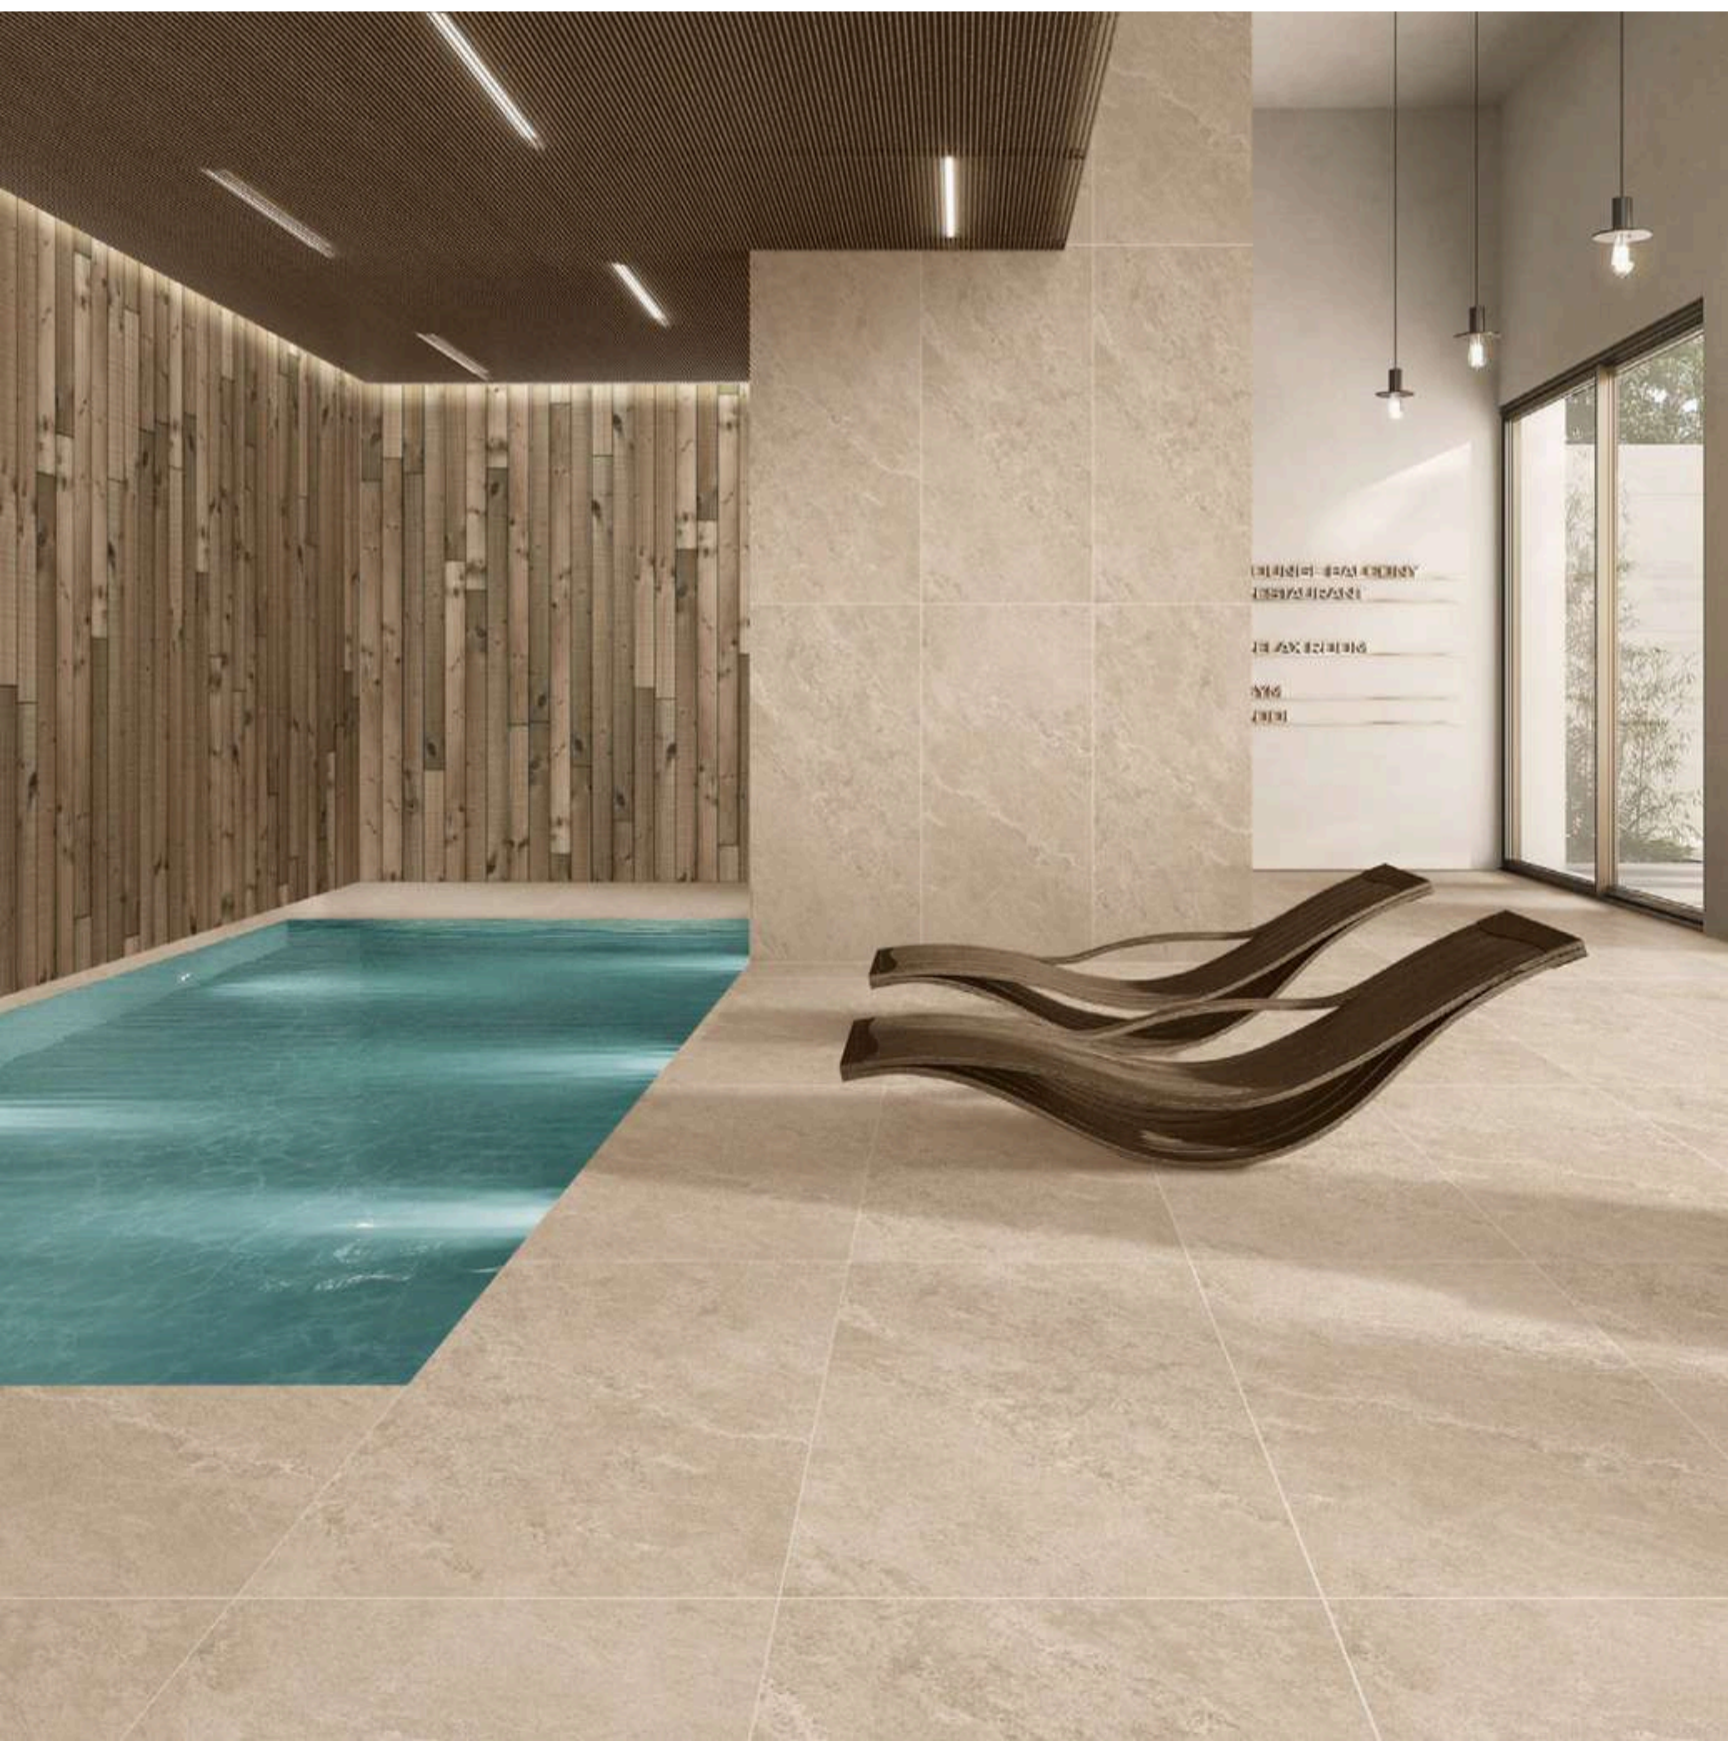

GOLDEN FOX

M ORAN BEIGE

SIZE
600x1200mm

FINISH
MATT

R ANDOM
3

GOLDEN FOX

OP HELIA PEARL

SIZE
600x1200mm
FINISH
MATT
R ANDOM
5