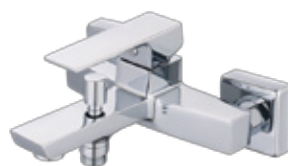

DG1160-663

New

WALL HUNG BATH MIXER WITH SHOWER KIT

AVAILABLE IN
CHROME / BRONZE / COPPER

MONOCOMANDO VASCA A PARETE

DISPONIBILE IN
CROMO / BRONZO / RAME