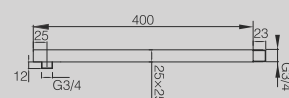

DGBDB-40

SHOWERHEAD ARM 40CM