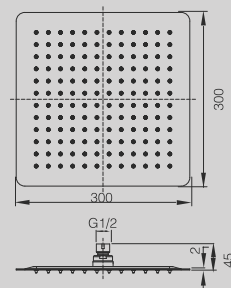

DGSOQS30

30 CM SQUARE CHROME PLATED OVERHEAD SHOWER - SLIM 2/4MM