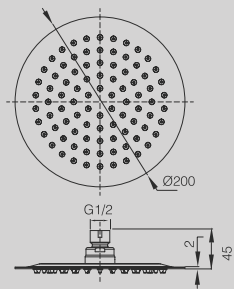

SHOWER HEADS

DGSORS20

20 CM ROUND CHROME PLATED
OVERHEAD SHOWER - SLIM 2/4MM