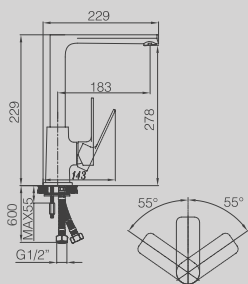

DESIGN LINE

DG6297-354

SINGLE LEVER ONE HOLE SINK MIXER
AVAILABLE IN
CHROME / BRONZE / COPPER