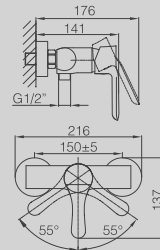

DG6161-315

WALL HUNG SINGLE LEVER SHOWER MIXER
AVAILABLE IN
CHROME / BRONZE / COPPER