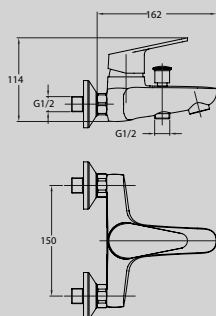

DG3612-030

WALL HUNG BATH MIXER
 AVAILABLE IN
 CHROME / BRONZE / COPPER

DIESSE

DG3611-030

WALL HUNG SINGLE LEVER SHOWER MIXER
 AVAILABLE IN
 CHROME / BRONZE / COPPER

ISEO

DG1062-662

SINGLE LEVER WASH BASIN MIXER WITH CLICK CLACK WASTE
 AVAILABLE IN
 CHROME / BRONZE / COPPER