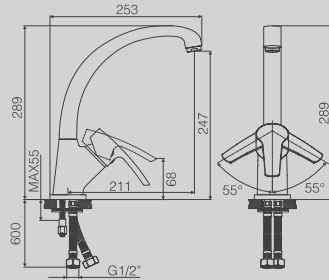

ESSENTIAL LINE

DG2997-433

SINGLE LEVER ONE HOLE SINK MIXER
AVAILABLE IN
CHROME / BRONZE / COPPER