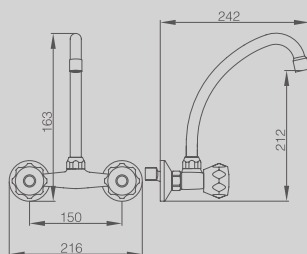

ESSENTIAL LINE

DG3636J-030

WALL HUNG SINGLE LEVER SINK MIXER
AVAILABLE IN
CHROME / BRONZE / COPPER