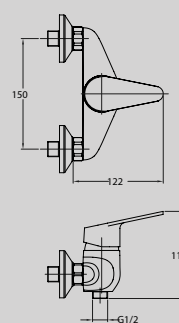

DG1061-662

WALL HUNG SINGLE LEVER SHOWER MIXER
AVAILABLE IN
CHROME / BRONZE / COPPER