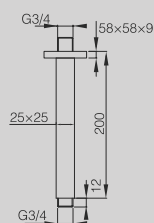

DGSOQS25

25 CM SQUARE CHROME PLATED OVERHEAD SHOWER - SLIM 2/4MM

DGSOQS30

30 CM SQUARE CHROME PLATED OVERHEAD SHOWER - SLIM 2/4MM

SHOWER ARMS

DGTSB-20

CEILING ATTACHMENT SHOWERHEAD 20CM

DG TSA-20