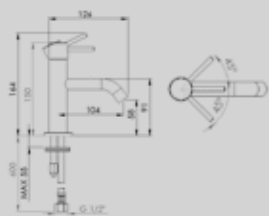

DG5422-253

SINGLE LEVER WASH BASIN MIXER
WITH CLICK CLACK WASTE
AVAILABLE IN
CHROME / BRONZE / COPPER