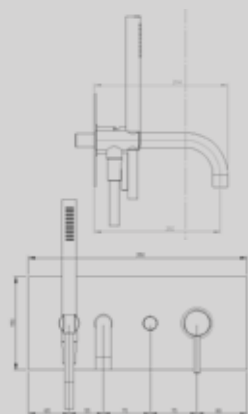

DG5480-540

WALL MOUNTED BATH FILLER
AVAILABLE IN
CHROME / BRONZE / COPPER