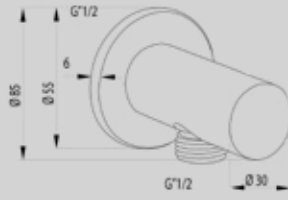

WATER OUTLET

DGW001

WATER OUTLET ROUND