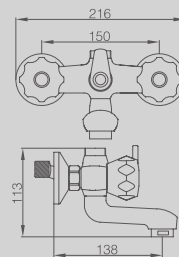

DG3612-030

WALL HUNG BATH MIXER
AVAILABLE IN
CHROME / BRONZE / COPPER