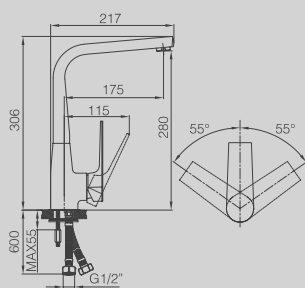

DESIGN LINE

DG6097-449

SINGLE LEVER ONE HOLE SINK MIXER
AVAILABLE IN
CHROME / BRONZE / COPPER