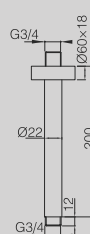

DGSOQS25

25 CM SQUARE CHROME PLATED OVERHEAD SHOWER - SLIM 2/4MM

DGSOQS30

30 CM SQUARE CHROME PLATED OVERHEAD SHOWER - SLIM 2/4MM

SHOWER ARMS

DGTSB-20

CEILING ATTACHMENT SHOWERHEAD 20CM

DG TSA-20