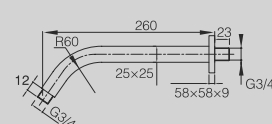

DGBDD-26

SHOWERHEAD ARM 26CM