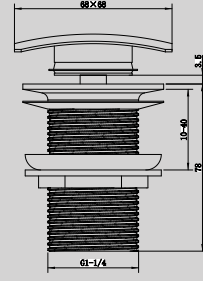

DGD103

STANDARD DRAIN GRID
INOXPLATE STAINLESS STEEL INOX
AISI 304
20X20

WASTE

DGCW01

WASTE ROUND

DGCW02

WASTE SQUARE

With such a wide range of DueGi products, you will need elegant marketing displays to INCREASE your Sales and open NEW BUSINESS OPPORTUNITIES.