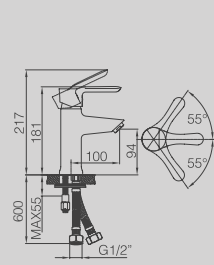

PISA

DG6162-315

SINGLE LEVER WASH BASIN MIXER WITH CLICK CLACK WASTE
AVAILABLE IN
CHROME / BRONZE / COPPER

DG6172-315

TALL SINGLE LEVER WASH BASIN MIXER
AVAILABLE IN
CHROME / BRONZE / COPPER

DG6164-315

SINGLE LEVER BIDET MIXER WITH CLICK CLACK WASTE
AVAILABLE IN
CHROME / BRONZE / COPPER

PISA

DG6160-315

WALL HUNG BATH MIXER
AVAILABLE IN
CHROME / BRONZE / COPPER

DG6161-315

WALL HUNG SINGLE LEVER SHOWER MIXER
AVAILABLE IN
CHROME / BRONZE / COPPER

DG6165-315

CONCEALED SHOWER MIXER
AVAILABLE IN
CHROME / BRONZE / COPPER

PISA

DG6166-315

CONCEALED BATH/SHOWER MIXER WITH DIVERTER
AVAILABLE IN
CHROME / BRONZE / COPPER