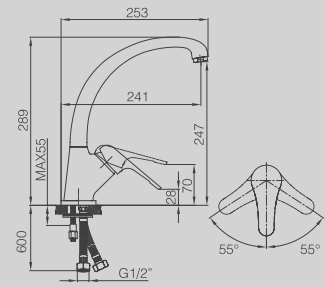

ESSENTIAL LINE

DG2997-433

SINGLE LEVER ONE HOLE SINK MIXER
 AVAILABLE IN
 CHROME / BRONZE / COPPER

DG2986-433

WALL HUNG SINGLE LEVER SINK MIXER
 AVAILABLE IN
 CHROME / BRONZE / COPPER

DG1897-432

SINGLE LEVER ONE HOLE SINK MIXER
 AVAILABLE IN
 CHROME / BRONZE / COPPER