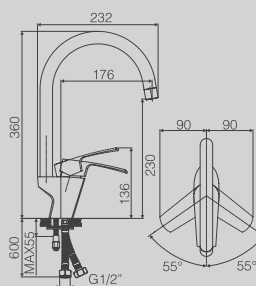

DG3297-316

SINGLE LEVER ONE HOLE SINK MIXER
AVAILABLE IN
CHROME / BRONZE / COPPER