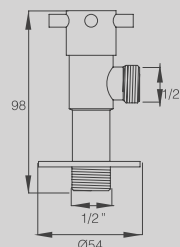

DGA V102

ANGLE VALVE ROSETTE 1/2X1/2