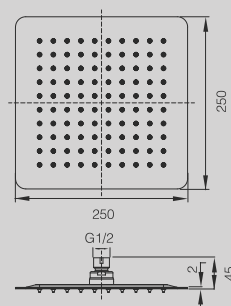

20 CM ROUND CHROME PLATED
OVERHEAD SHOWER - SLIM 2/4MM

DGSORS25

25 CM ROUND CHROME PLATED
OVERHEAD SHOWER - SLIM 2/4MM

DGSORS30

30 CM ROUND CHROME PLATED
OVERHEAD SHOWER - SLIM 2/4MM

SHOWER HEADS

DGSOQS20

20 CM SQUARE CHROME PLATED OVERHEAD SHOWER - SLIM 2/4MM