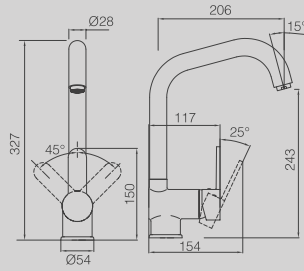

ESSENTIAL LINE

DG2197-502

SINGLE LEVER ONE HOLE SINK MIXER
 AVAILABLE IN
 CHROME / BRONZE / COPPER

DG2198-502

SINGLE LEVER ONE HOLE SINK MIXER
 AVAILABLE IN
 CHROME / BRONZE / COPPER

DG2186-502

WALL HUNG SINGLE LEVER SINK MIXER
 AVAILABLE IN
 CHROME / BRONZE / COPPER