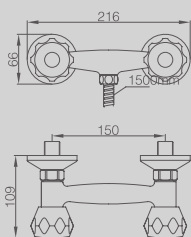

DIESSE

DG3611-030

WALL HUNG SINGLE LEVER SHOWER MIXER
AVAILABLE IN
CHROME / BRONZE / COPPER