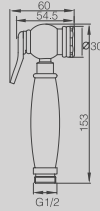

DGBDD-26

SHOWERHEAD ARM 26CM

WATER OUTLET

DGW001

WATER OUTLET ROUND

DGW002

WATER OUTLET SQUARE

SHATTAF