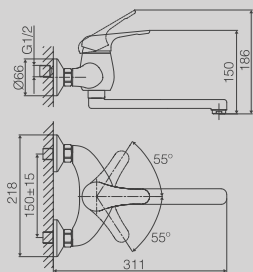

ESSENTIAL LINE

DG1886-432

WALL HUNG SINGLE LEVER ONE HOLE SINK MIXER
AVAILABLE IN
CHROME / BRONZE / COPPER