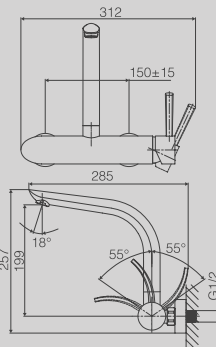

DG3996-439

WALL HUNG SINGLE LEVER SINK MIXER
AVAILABLE IN
CHROME / BRONZE / COPPER