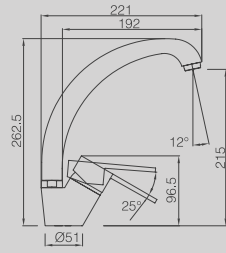

ESSENTIAL LINE

DG2197-502

SINGLE LEVER ONE HOLE SINK MIXER
AVAILABLE IN
CHROME / BRONZE / COPPER