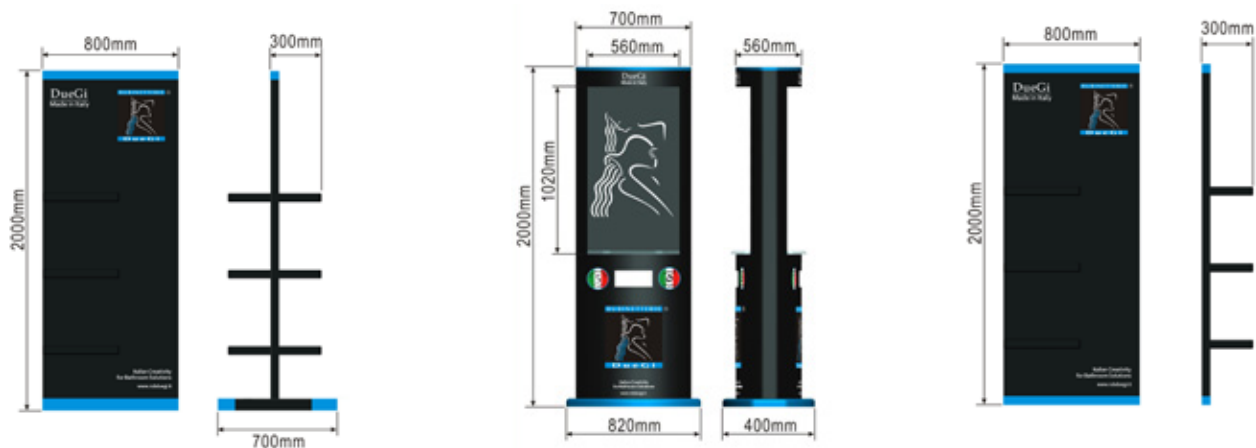

BATH MIXER DISPLAY PLATE