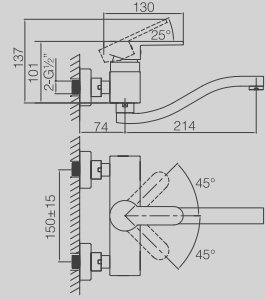

ESSENTIAL LINE

DG2197-502

SINGLE LEVER ONE HOLE SINK MIXER
 AVAILABLE IN
 CHROME / BRONZE / COPPER

DG2198-502

SINGLE LEVER ONE HOLE SINK MIXER
 AVAILABLE IN
 CHROME / BRONZE / COPPER

DG2186-502

WALL HUNG SINGLE LEVER SINK MIXER
 AVAILABLE IN
 CHROME / BRONZE / COPPER