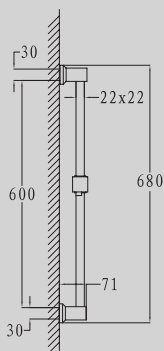

DGSRS01

SHOWER RAIL SQUARE

DGSRS02

SHOWER RAIL SQUARE WITH SOAP DISH

SHOWER HANDLES

DGSHS01

SHOWER HANDLE
3 FUNCTION - ROUND

DGSHS02