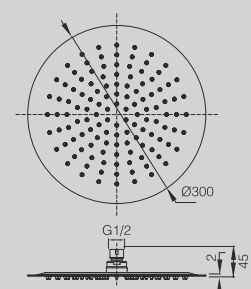

20 CM ROUND CHROME PLATED
OVERHEAD SHOWER - SLIM 2/4MM

DGSORS25

25 CM ROUND CHROME PLATED
OVERHEAD SHOWER - SLIM 2/4MM

DGSORS30

30 CM ROUND CHROME PLATED
OVERHEAD SHOWER - SLIM 2/4MM

SHOWER HEADS

DGSOQS20

20 CM SQUARE CHROME PLATED OVERHEAD SHOWER - SLIM 2/4MM