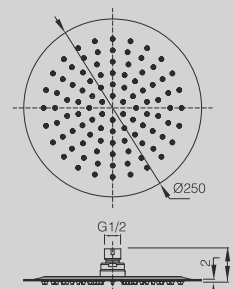

20 CM ROUND CHROME PLATED
OVERHEAD SHOWER - SLIM 2/4MM

DGSORS25

25 CM ROUND CHROME PLATED
OVERHEAD SHOWER - SLIM 2/4MM

DGSORS30

30 CM ROUND CHROME PLATED
OVERHEAD SHOWER - SLIM 2/4MM

SHOWER HEADS

DGSOQS20

20 CM SQUARE CHROME PLATED OVERHEAD SHOWER - SLIM 2/4MM