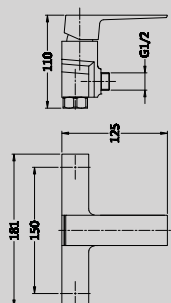

DG1172-663

TALL SINGLE LEVER WASH BASIN
MIXER
AVAILABLE IN
CHROME / BRONZE / COPPER

COMO

DG1160-663

WALL HUNG BATH MIXER
AVAILABLE IN
CHROME / BRONZE / COPPER

DG1161-663

WALL HUNG SINGLE LEVER
SHOWER MIXER
AVAILABLE IN
CHROME / BRONZE / COPPER