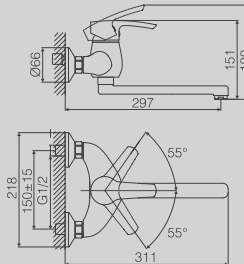

ESSENTIAL LINE

DG2997-433

SINGLE LEVER ONE HOLE SINK MIXER
 AVAILABLE IN
 CHROME / BRONZE / COPPER

DG2986-433

WALL HUNG SINGLE LEVER SINK MIXER
 AVAILABLE IN
 CHROME / BRONZE / COPPER

DG1897-432

SINGLE LEVER ONE HOLE SINK MIXER
 AVAILABLE IN
 CHROME / BRONZE / COPPER