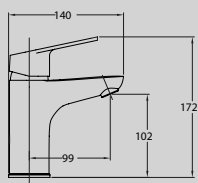

DG3612-030

WALL HUNG BATH MIXER
 AVAILABLE IN
 CHROME / BRONZE / COPPER

DIESSE

DG3611-030

WALL HUNG SINGLE LEVER SHOWER MIXER
 AVAILABLE IN
 CHROME / BRONZE / COPPER

ISEO

DG1062-662

SINGLE LEVER WASH BASIN MIXER WITH CLICK CLACK WASTE
 AVAILABLE IN
 CHROME / BRONZE / COPPER