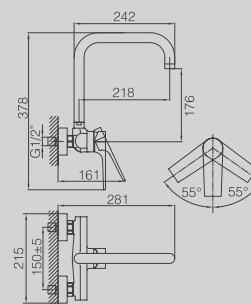

DG6096-449

WALL HUNG SINGLE LEVER SINK MIXER
AVAILABLE IN
CHROME / BRONZE / COPPER