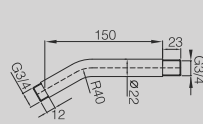

DGBDC-15

SHOWERHEAD ARM 15CM