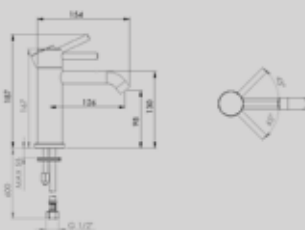

DG5462-540

MEDIUM LEVER WASH BASIN
MIXER WITH CLICK CLACK WASTE
AVAILABLE IN
CHROME / BRONZE / COPPER