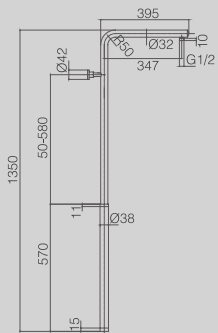

SHOWER COLUMNS

DGSCR01

SHOWER COLUMN ROUND