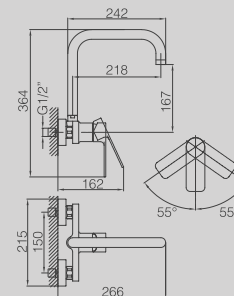

DG6296-354

WALL HUNG SINGLE LEVER SINK MIXER
AVAILABLE IN
CHROME / BRONZE / COPPER