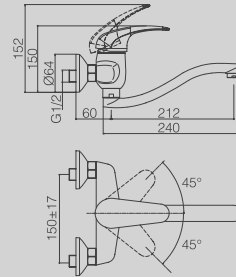

ESSENTIAL LINE

DG2297 -503

SINGLE LEVER ONE HOLE SINK MIXER
 AVAILABLE IN
 CHROME / BRONZE / COPPER

DG2286 -503

WALL HUNG SINGLE LEVER SINK MIXER
 AVAILABLE IN
 CHROME / BRONZE / COPPER

DG2296-503

WALL HUNG SINGLE LEVER SINK MIXER
 AVAILABLE IN
 CHROME / BRONZE / COPPER