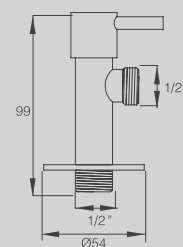

DGA V103

ANGLE VALVE ROSETTE 1/2X1/2

129