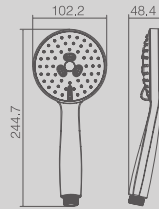

SHOWER HANDLES

DGSHS04

SHOWER HANDLE
3 FUNCTION - ROUND