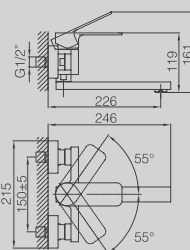

DG6286-354

WALL HUNG SINGLE LEVER SINK MIXER
AVAILABLE IN
CHROME / BRONZE / COPPER