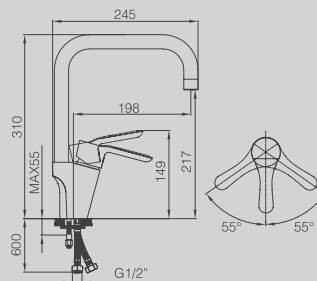

DG6197-315

SINGLE LEVER ONE HOLE SINK MIXER
AVAILABLE IN
CHROME / BRONZE / COPPER