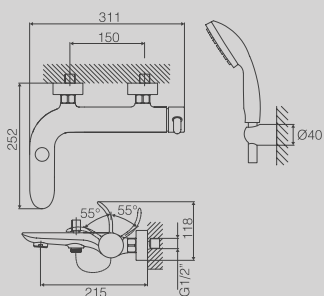

EMPRESS

DG3960-439

WALL HUNG BATH MIXER (AVAILABLE WITH OR WITHOUT SHOWER KIT)
AVAILABLE IN CHROME / BRONZE / COPPER