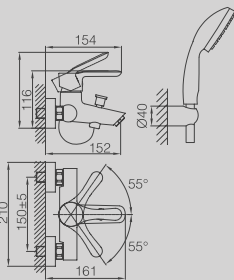

PISA

DG6160-315

WALL HUNG BATH MIXER
AVAILABLE IN
CHROME / BRONZE / COPPER