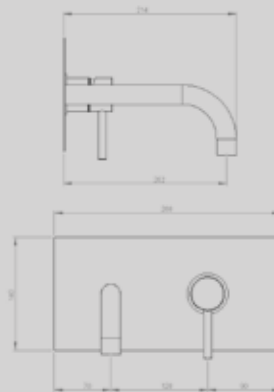

MEDIUM LEVER WASH BASIN
MIXER WITH CLICK CLACK WASTE
AVAILABLE IN
CHROME / BRONZE / COPPER

DG5472-540

TALL SINGLE LEVER WASH BASIN
MIXER
AVAILABLE IN
CHROME / BRONZE / COPPER

DG5480-540

WALL MOUNTED BATH FILLER
AVAILABLE IN
CHROME / BRONZE / COPPER