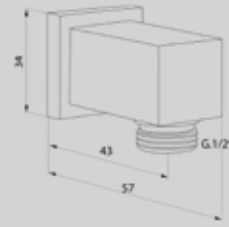

DGBDD-26

SHOWERHEAD ARM 26CM

WATER OUTLET

DGW001

WATER OUTLET ROUND

DGW002

WATER OUTLET SQUARE

SHATTAF