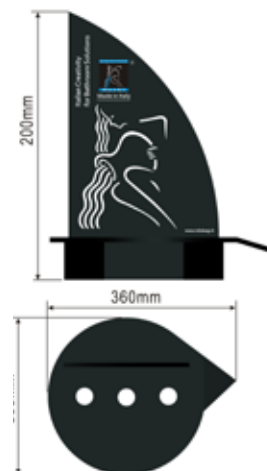

With such a wide range of DueGi products, you will need elegant marketing displays to INCREASE your Sales and open NEW BUSINESS OPPORTUNITIES.

DueGi Displays will give to your showroom an italian touch. You will be able to customize it to make sure you meet your customer expectations.

The following Sale Display Points are offered to our Customers to help them to optimize the space in the showroom:

WASH BASIN DISPLAY PLATE