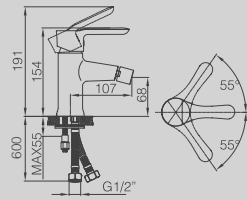

DG6164-315

SINGLE LEVER BIDET MIXER WITH CLICK CLACK WASTE
AVAILABLE IN
CHROME / BRONZE / COPPER