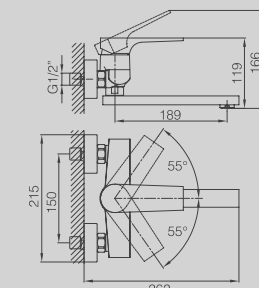

DG6086-449

WALL HUNG SINGLE LEVER SINK MIXER
AVAILABLE IN
CHROME / BRONZE / COPPER