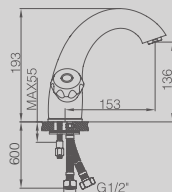

DG3630-030

MEDIUM SINGLE LEVER WASH BASIN MIXER WITH CLICK CLACK WASTE
AVAILABLE IN
CHROME / BRONZE / COPPER