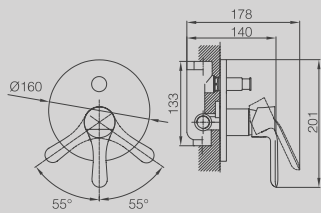

PISA

DG6166-315

CONCEALED BATH/SHOWER MIXER WITH DIVERTER
AVAILABLE IN
CHROME / BRONZE / COPPER