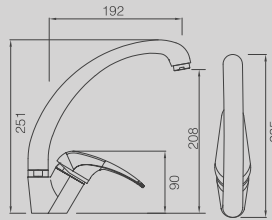

ESSENTIAL LINE

DG2297 -503

SINGLE LEVER ONE HOLE SINK MIXER
AVAILABLE IN
CHROME / BRONZE / COPPER