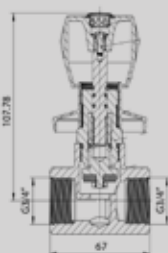

STOP COCK

DGSC001

STOP COCK 050
1/2"
(ALSO AVAILABLE IN 3/4", 1")