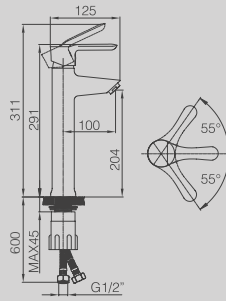

PISA

DG6162-315

SINGLE LEVER WASH BASIN MIXER WITH CLICK CLACK WASTE
AVAILABLE IN
CHROME / BRONZE / COPPER

DG6172-315

TALL SINGLE LEVER WASH BASIN MIXER
AVAILABLE IN
CHROME / BRONZE / COPPER