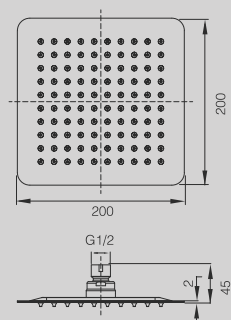

20 CM ROUND CHROME PLATED
OVERHEAD SHOWER - SLIM 2/4MM

DGSORS25

25 CM ROUND CHROME PLATED
OVERHEAD SHOWER - SLIM 2/4MM

DGSORS30

30 CM ROUND CHROME PLATED
OVERHEAD SHOWER - SLIM 2/4MM

SHOWER HEADS

DGSOQS20

20 CM SQUARE CHROME PLATED OVERHEAD SHOWER - SLIM 2/4MM