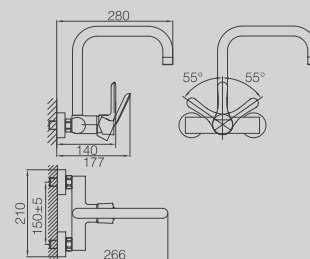

ESSENTIAL LINE

DG1886-432

WALL HUNG SINGLE LEVER ONE HOLE SINK MIXER
 AVAILABLE IN
 CHROME / BRONZE / COPPER

DG6197-315

SINGLE LEVER ONE HOLE SINK MIXER
 AVAILABLE IN
 CHROME / BRONZE / COPPER

DG6196-315

WALL HUNG SINGLE LEVER SINK MIXER
 AVAILABLE IN
 CHROME / BRONZE / COPPER