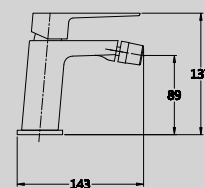

DG1172-663

TALL SINGLE LEVER WASH BASIN
MIXER
AVAILABLE IN
CHROME / BRONZE / COPPER

COMO

DG1160-663

WALL HUNG BATH MIXER
AVAILABLE IN
CHROME / BRONZE / COPPER

DG1161-663

WALL HUNG SINGLE LEVER
SHOWER MIXER
AVAILABLE IN
CHROME / BRONZE / COPPER