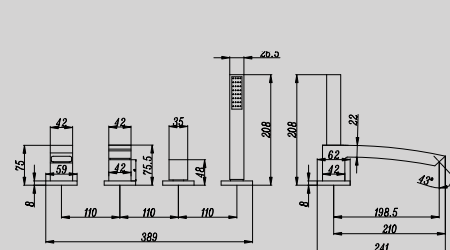

EDGE

DG3172-310

TALL SINGLE LEVER WASH BASIN MIXER
AVAILABLE IN
CHROME / BRONZE / COPPER

DG3182-335

WALL MOUNTED BASIN MIXER
AVAILABLE IN
CHROME / BRONZE / COPPER

DG3190-335

4 HOLE RIM MOUNTED BATH SET
AVAILABLE IN
CHROME / BRONZE / COPPER