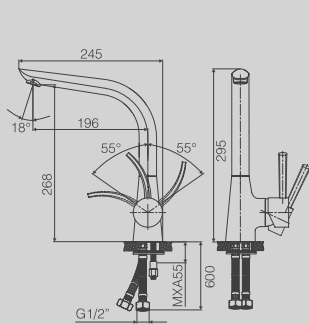

DESIGN LINE

DG3997-439

SINGLE LEVER ONE HOLE SINK MIXER
AVAILABLE IN
CHROME / BRONZE / COPPER