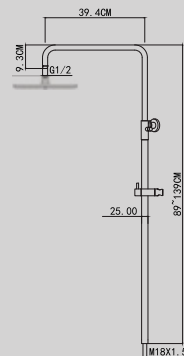

DGSCS-E01

SHOWER COLUMN SQUARE