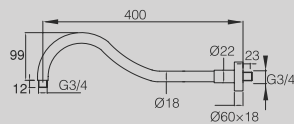

SHOWER ARMS

DGBDA-40

SHOWERHEAD ARM 40CM