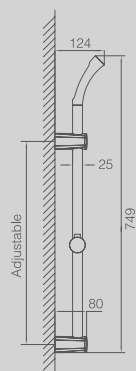

DGSRR02

SHOWER RAIL

DGSRR01

SHOWER RAIL ROUND WITH SOAP DISH