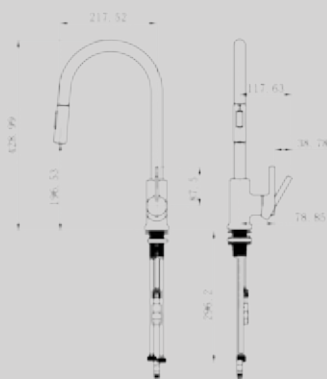

ESSENTIAL LINE

DG1597-951

SINGLE LEVER ONE HOLE SINK MIXER
AVAILABLE IN
CHROME / BRONZE / COPPER