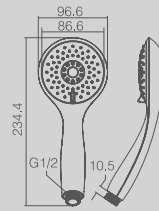

DGSRS01

SHOWER RAIL SQUARE

DGSRS02

SHOWER RAIL SQUARE WITH SOAP DISH

SHOWER HANDLES

DGSHS01

SHOWER HANDLE
3 FUNCTION - ROUND

DGSHS02