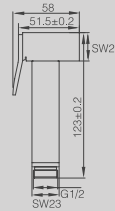

DGSTF003

HAND HELD SHATTAF WITH WALL HOOK