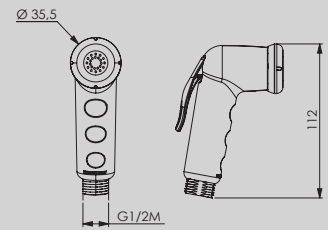

SHATTAF

HAND HELD SHATTAF WITH WALL HOOK

HAND HELD SHATTAF WITH WALL HOOK

DGSTF004

HAND HELD SHATTAF WITH WALL HOOK