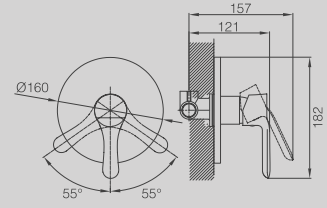

DG6165-315

CONCEALED SHOWER MIXER
AVAILABLE IN
CHROME / BRONZE / COPPER