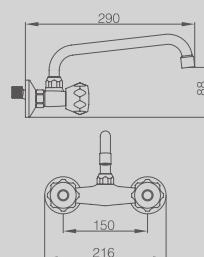

DG3636U-030

WALL HUNG SINGLE LEVER SINK MIXER
AVAILABLE IN
CHROME / BRONZE / COPPER