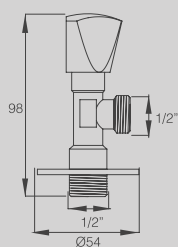

CONCEALED CISTERN WITH HALF FRAME

CONCEALED CISTERN

DGPBR-01

PUSH BUTTON ROUND

DGPBS-01

PUSH BUTTON SQUARE

ANGLE VALVE

DGA V101