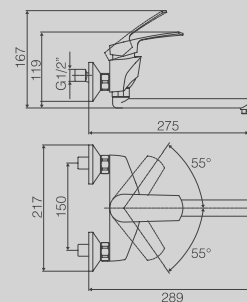

ESSENTIAL LINE

DG1597-951

SINGLE LEVER ONE HOLE SINK MIXER
 AVAILABLE IN
 CHROME / BRONZE / COPPER

DG3297-316

SINGLE LEVER ONE HOLE SINK MIXER
 AVAILABLE IN
 CHROME / BRONZE / COPPER

DG3286-316

WALL HUNG SINGLE LEVER SINK MIXER
 AVAILABLE IN
 CHROME / BRONZE / COPPER