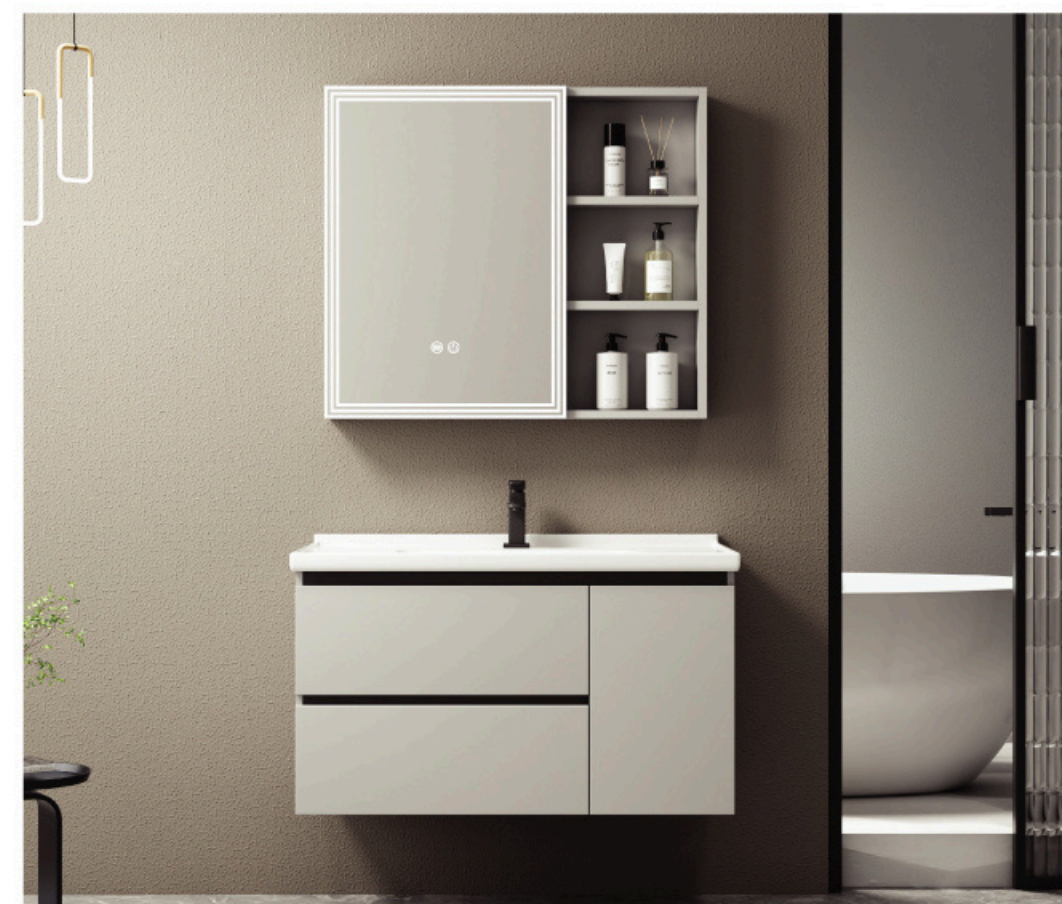

LF806B-100
1000x480x540mm
900x110x650mm

ALUMINUM BATHROOM CABINET SERIES

LF806A-60
600x480x430mm
550x110x600mm

LF806A-80
800x480x540mm
750x110x650mm

LF806A-100
1000x480x540mm
900x110x650mm

LF806C-60
600x480x430mm
550x110x600mm