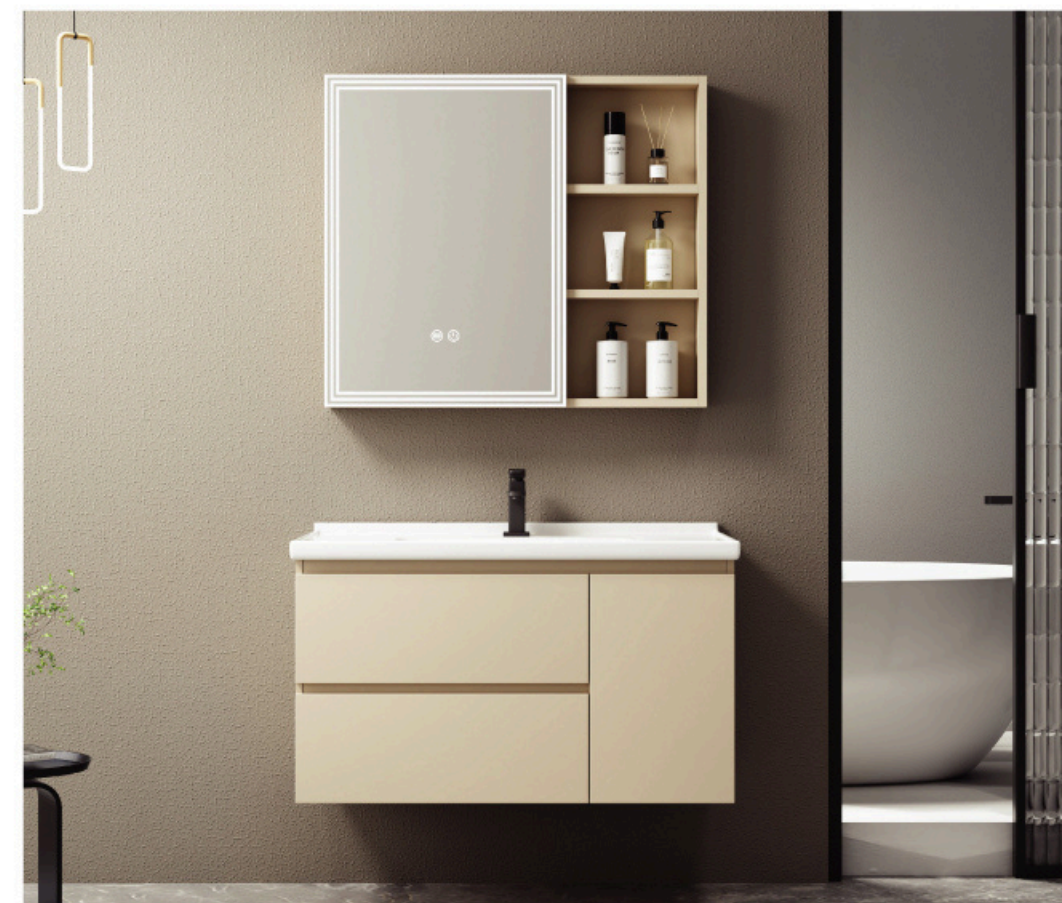

ALUMINUM BATHROOM CABINET SERIES

LF806A-60
600x480x430mm
550x110x600mm

LF806A-80
800x480x540mm
750x110x650mm

LF806A-100
1000x480x540mm
900x110x650mm