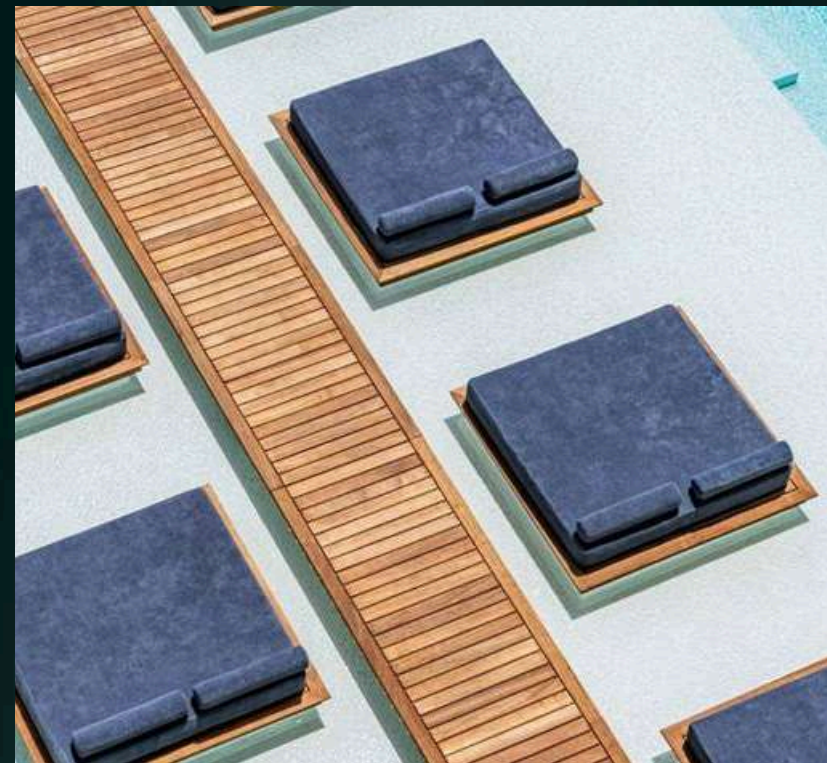

Cape Bodrum Luxury Hotel & Beach