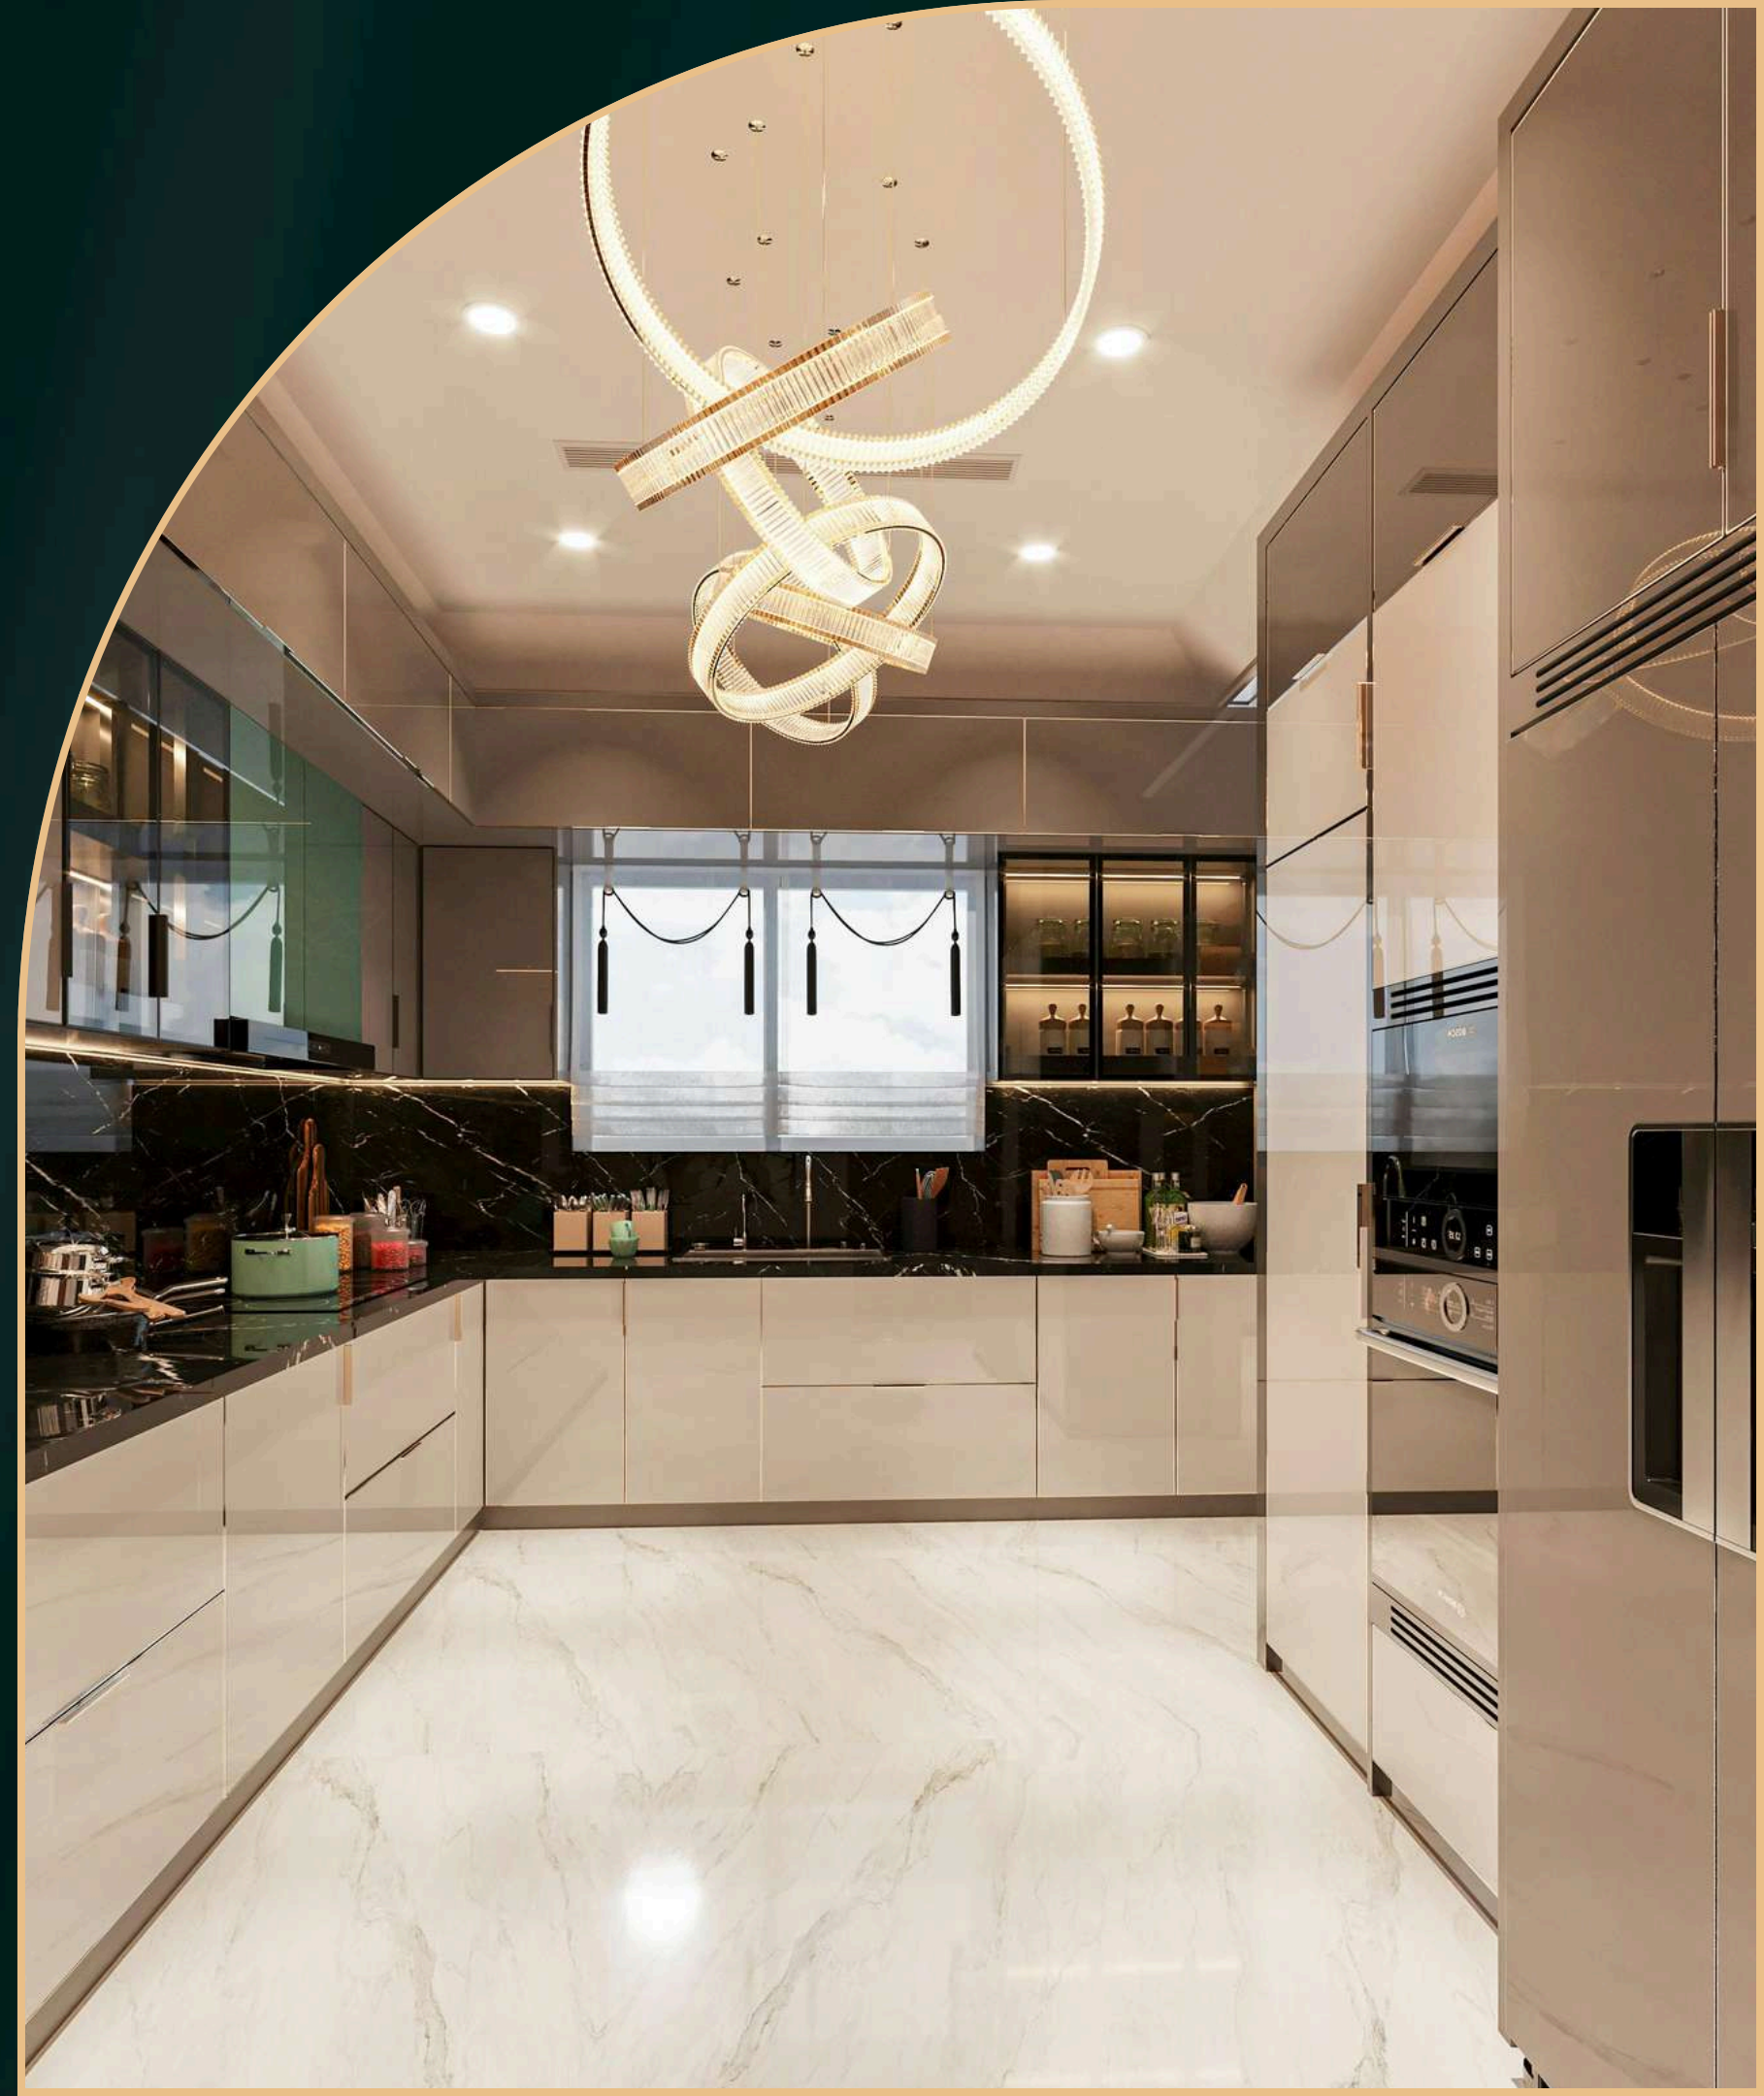

YALIKAVAK DESIGN

INTERIOR | ARCHITECTURE | COAST LIVING

2026 katalođu

+90 (532) 059 94 35

+90 (552) 923 17 25

BODRUM - MUGLA

PROJE UYGULAMA

CAPE LUXURY
HOTEL
BODRUM