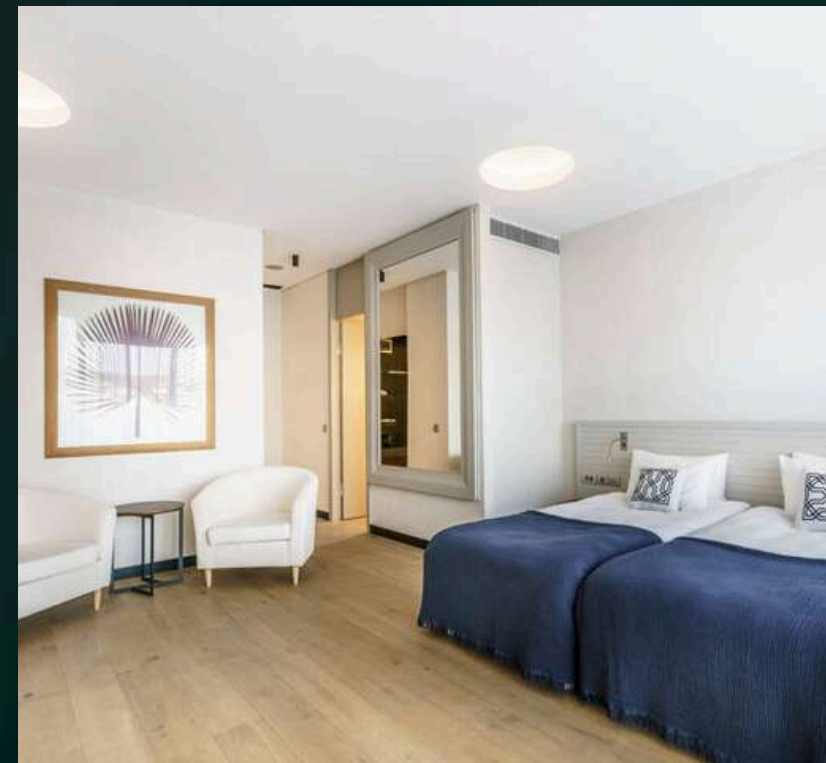

Cape Bodrum Luxury Hotel & Beach