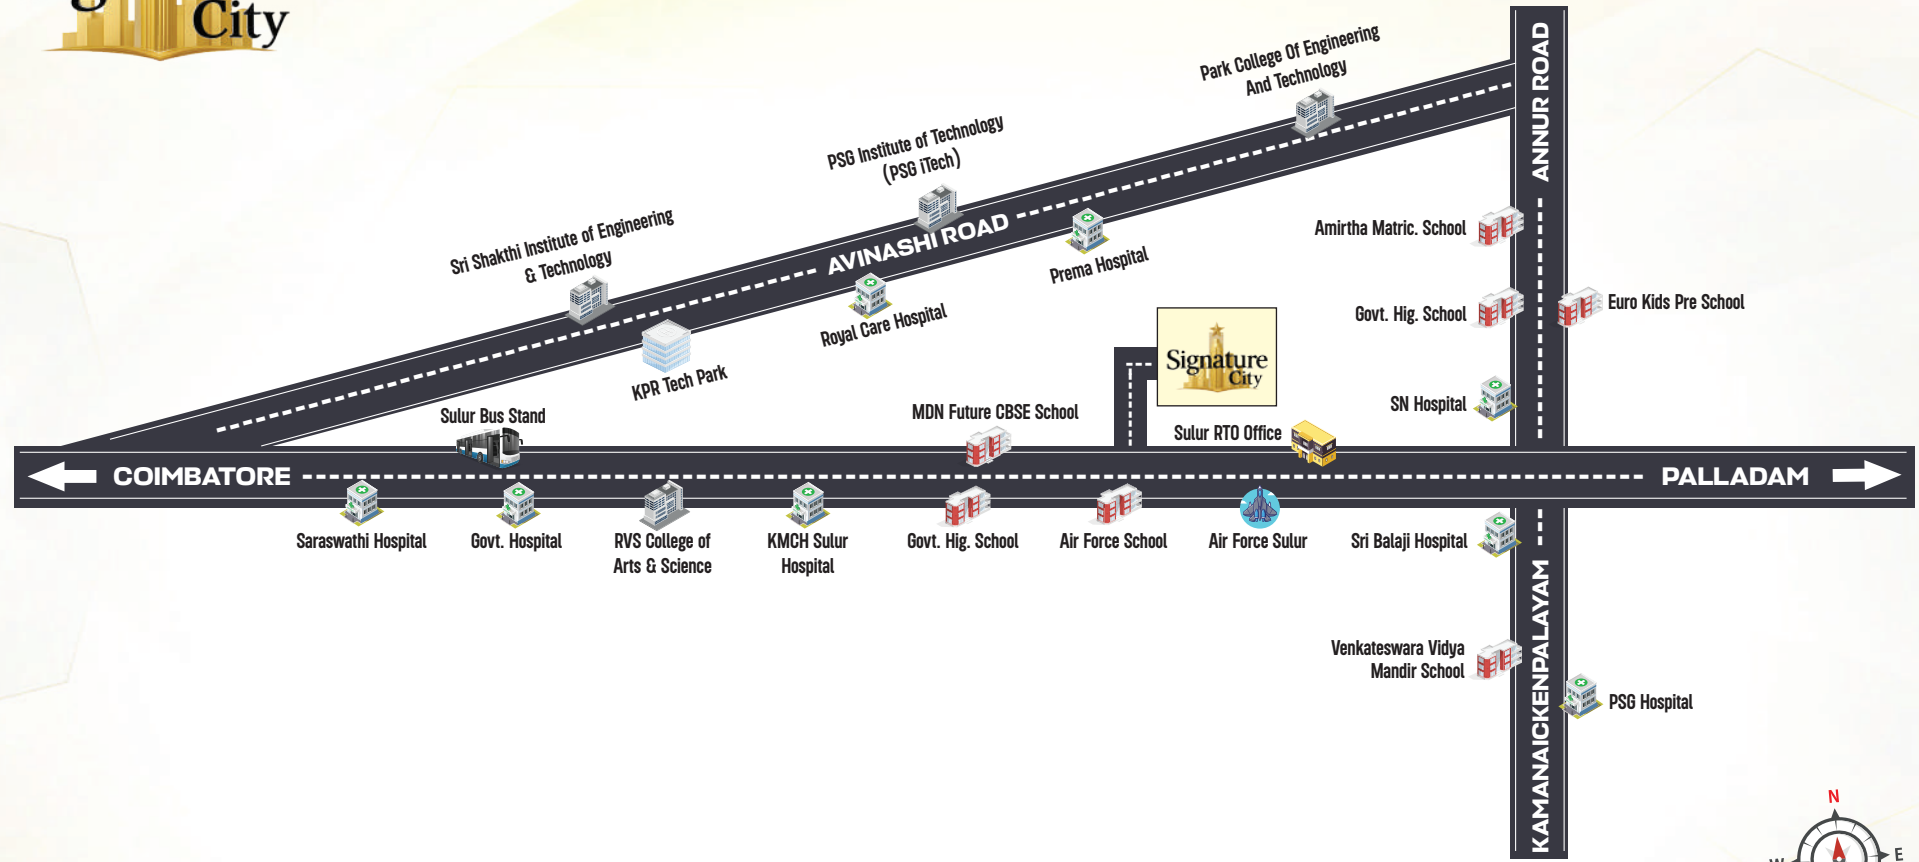

HOSPITALS

- ☑ 2 Mins drive from Airforce Hospital Suler
- ☑ 4 Mins drive from KMCH Hospital Suler
- ☑ 4 Mins drive from Balaji Hospital
- ☑ 6 Mins drive from LG Multispeciality Hospital
- ☑ 10 Mins drive from JP Multispeciality Hospital
- ☑ 11 Mins drive from Saraswathi Hospital

COLLEGES

- ☑ 4 Mins drive from RVS College of Arts and Science
- ☑ 4 Mins drive from Ayurveda College Coimbatore
- ☑ 7 Mins drive from Michael Job Memorial College of Education for Women
- ☑ 8 Mins drive from RVS College of Engineering and Technology
- ☑ 9 Mins drive from Park College Of Engineering And Technology
- ☑ 11 Mins drive from KPR College of Arts Science and Research

AIRPORT

- ☑ 20 Mins drive from Coimbatore International & Domestic Airport

IMPORTANT PLACES

- ☑ 20 Mins drive from Ancient Industrial Artifacts Museum
- ☑ 22 Mins drive from Smart City Coimbatore
- ☑ 22 Mins drive from TIDEL Park Coimbatore