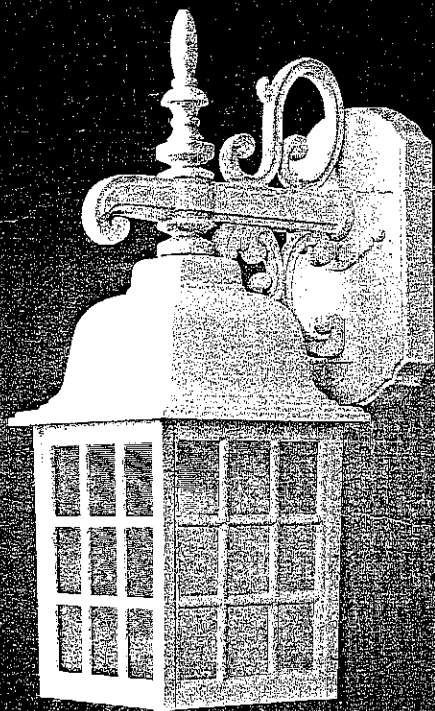

Crosspointe

APPROVED EXTERIOR LIGHT FIXTURES

BEL AIR LIGHTING®

CAST ALUMINUM ACRYLIC DIFFUSER
OUTDOOR LANTERN

- WILL NOT RUST, FADE OR CORRODE
- EASY INSTALLATION
- POWDER COATED FINISHED

- HEIGHT: 8 1/2"
- WIDTH: 7 3/4"
- EXTENSION: 4 1/2"
- USE ONE MEDIUM BASE BULB (800W MAXIMUM, NOT INCLUDED)

MODEL NO : 54484
FINISHED : WHITE

Outdoor Wall Mount

27500

Lámpara para
paredes exteriores

• WEATHER RESISTANT CAST ALUMINUM
ALUMINIO FUNDIDO E INTEMPERIZADO

• WHITE FINISH
ACABADO BLANCO

• PRISMATIC GLASS
VIDRIO PRISMÁTICO

PORTFOLIO®

6 in. Wide X 15.75 in. High X 8.75 in. Extension
15.24 cm. de ancho X 40 cm. de alto X 22.2 cm. de extensión

1 100-watt Medium Base Bulb Maximum (not included)
1 Bombilla de base mediana, de 100 vatios máximo (no está incluido)