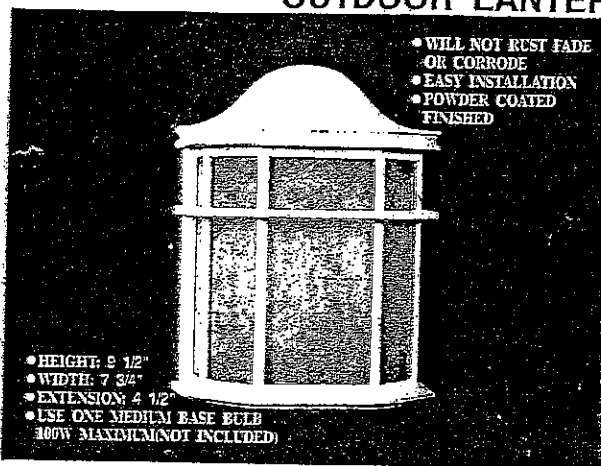

Crosspointe

APPROVED EXTERIOR LIGHT FIXTURES

BEL AIR LIGHTING®

CAST ALUMINUM ACRYLIC DIFFUSER
OUTDOOR LANTERN

- WILL NOT RUST, FADE OR CORRODE
- EASY INSTALLATION
- POWDER COATED FINISHED

- HEIGHT: 8 1/2"
- WIDTH: 7 3/4"
- EXTENSION: 4 1/2"
- USE ONE MEDIUM BASE BULB (800W MAXIMUM, NOT INCLUDED)

MODEL NO : 54484
FINISHED : WHITE

Outdoor Wall Mount

27500

Lámpara para
paredes exteriores

• WEATHER RESISTANT CAST ALUMINUM
ALUMINIO FUNDIDO E INTEMPERIZADO

• WHITE FINISH
ACABADO BLANCO

• PRISMATIC GLASS
VIDRIO PRISMÁTICO

PORTFOLIO®

6 in. Wide X 15.75 in. High X 8.75 in. Extension
15.24 cm. de ancho X 40 cm. de alto X 22.2 cm. de extensión

1 100-watt Medium Base Bulb Maximum (not included)
1 Bombilla de base mediana, de 100 vatios máximo (no está incluido)