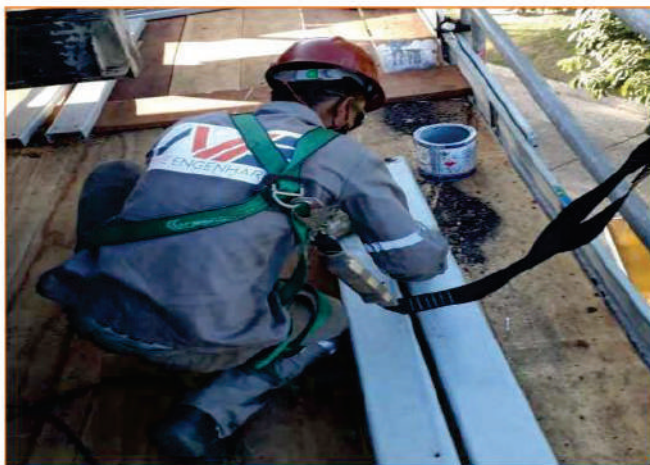

📍 Rua da Bandeira, 75

🏠 Centro

➤ Camaçari-BA

➤ CEP 42800-130

☎ +55 (71) 3054-6454

☎ +55 (71) 99958-2842

✉ comercial@aweengenharia.com