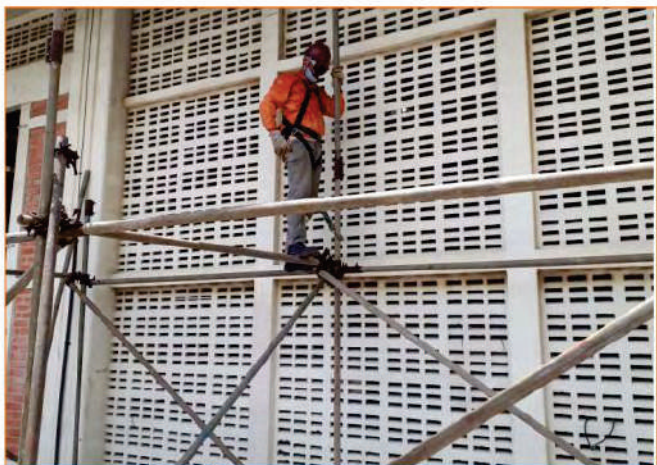

📍 Rua da Bandeira, 75

🏠 Centro

➤ Camaçari-BA

➤ CEP 42800-130

☎ +55 (71) 3054-6454

☎ +55 (71) 99958-2842

✉ comercial@aweengenharia.com