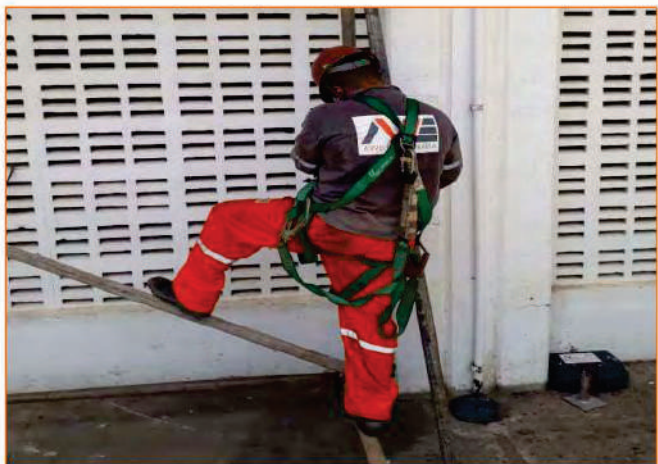

📍 Rua da Bandeira, 75

🏠 Centro

➤ Camaçari-BA

➤ CEP 42800-130

☎ +55 (71) 3054-6454

☎ +55 (71) 99958-2842

✉ comercial@aweengenharia.com