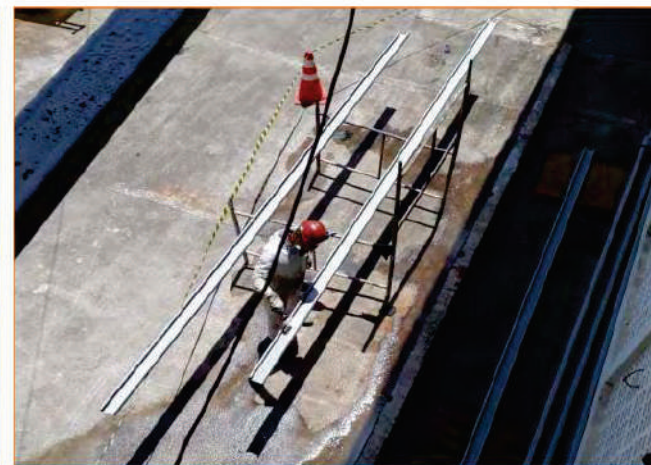

📍 Rua da Bandeira, 75

🏠 Centro

➤ Camaçari-BA

➤ CEP 42800-130

☎ +55 (71) 3054-6454

☎ +55 (71) 99958-2842

✉ comercial@aweengenharia.com