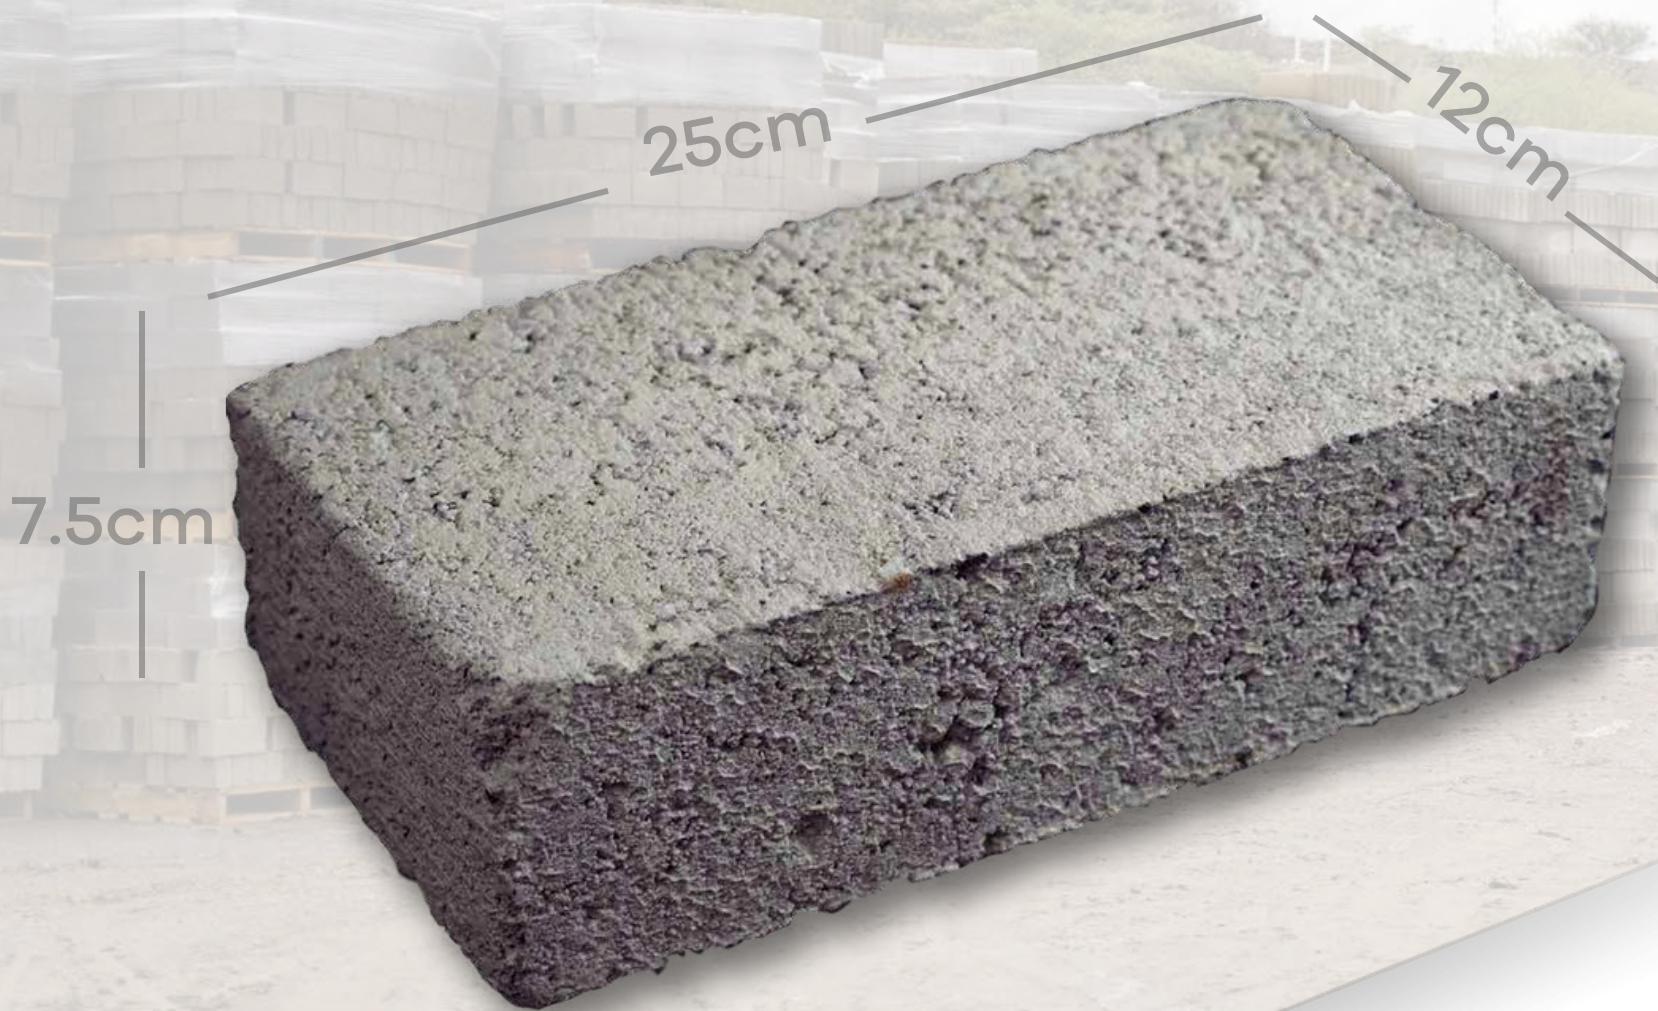

TABICÓN

Texto