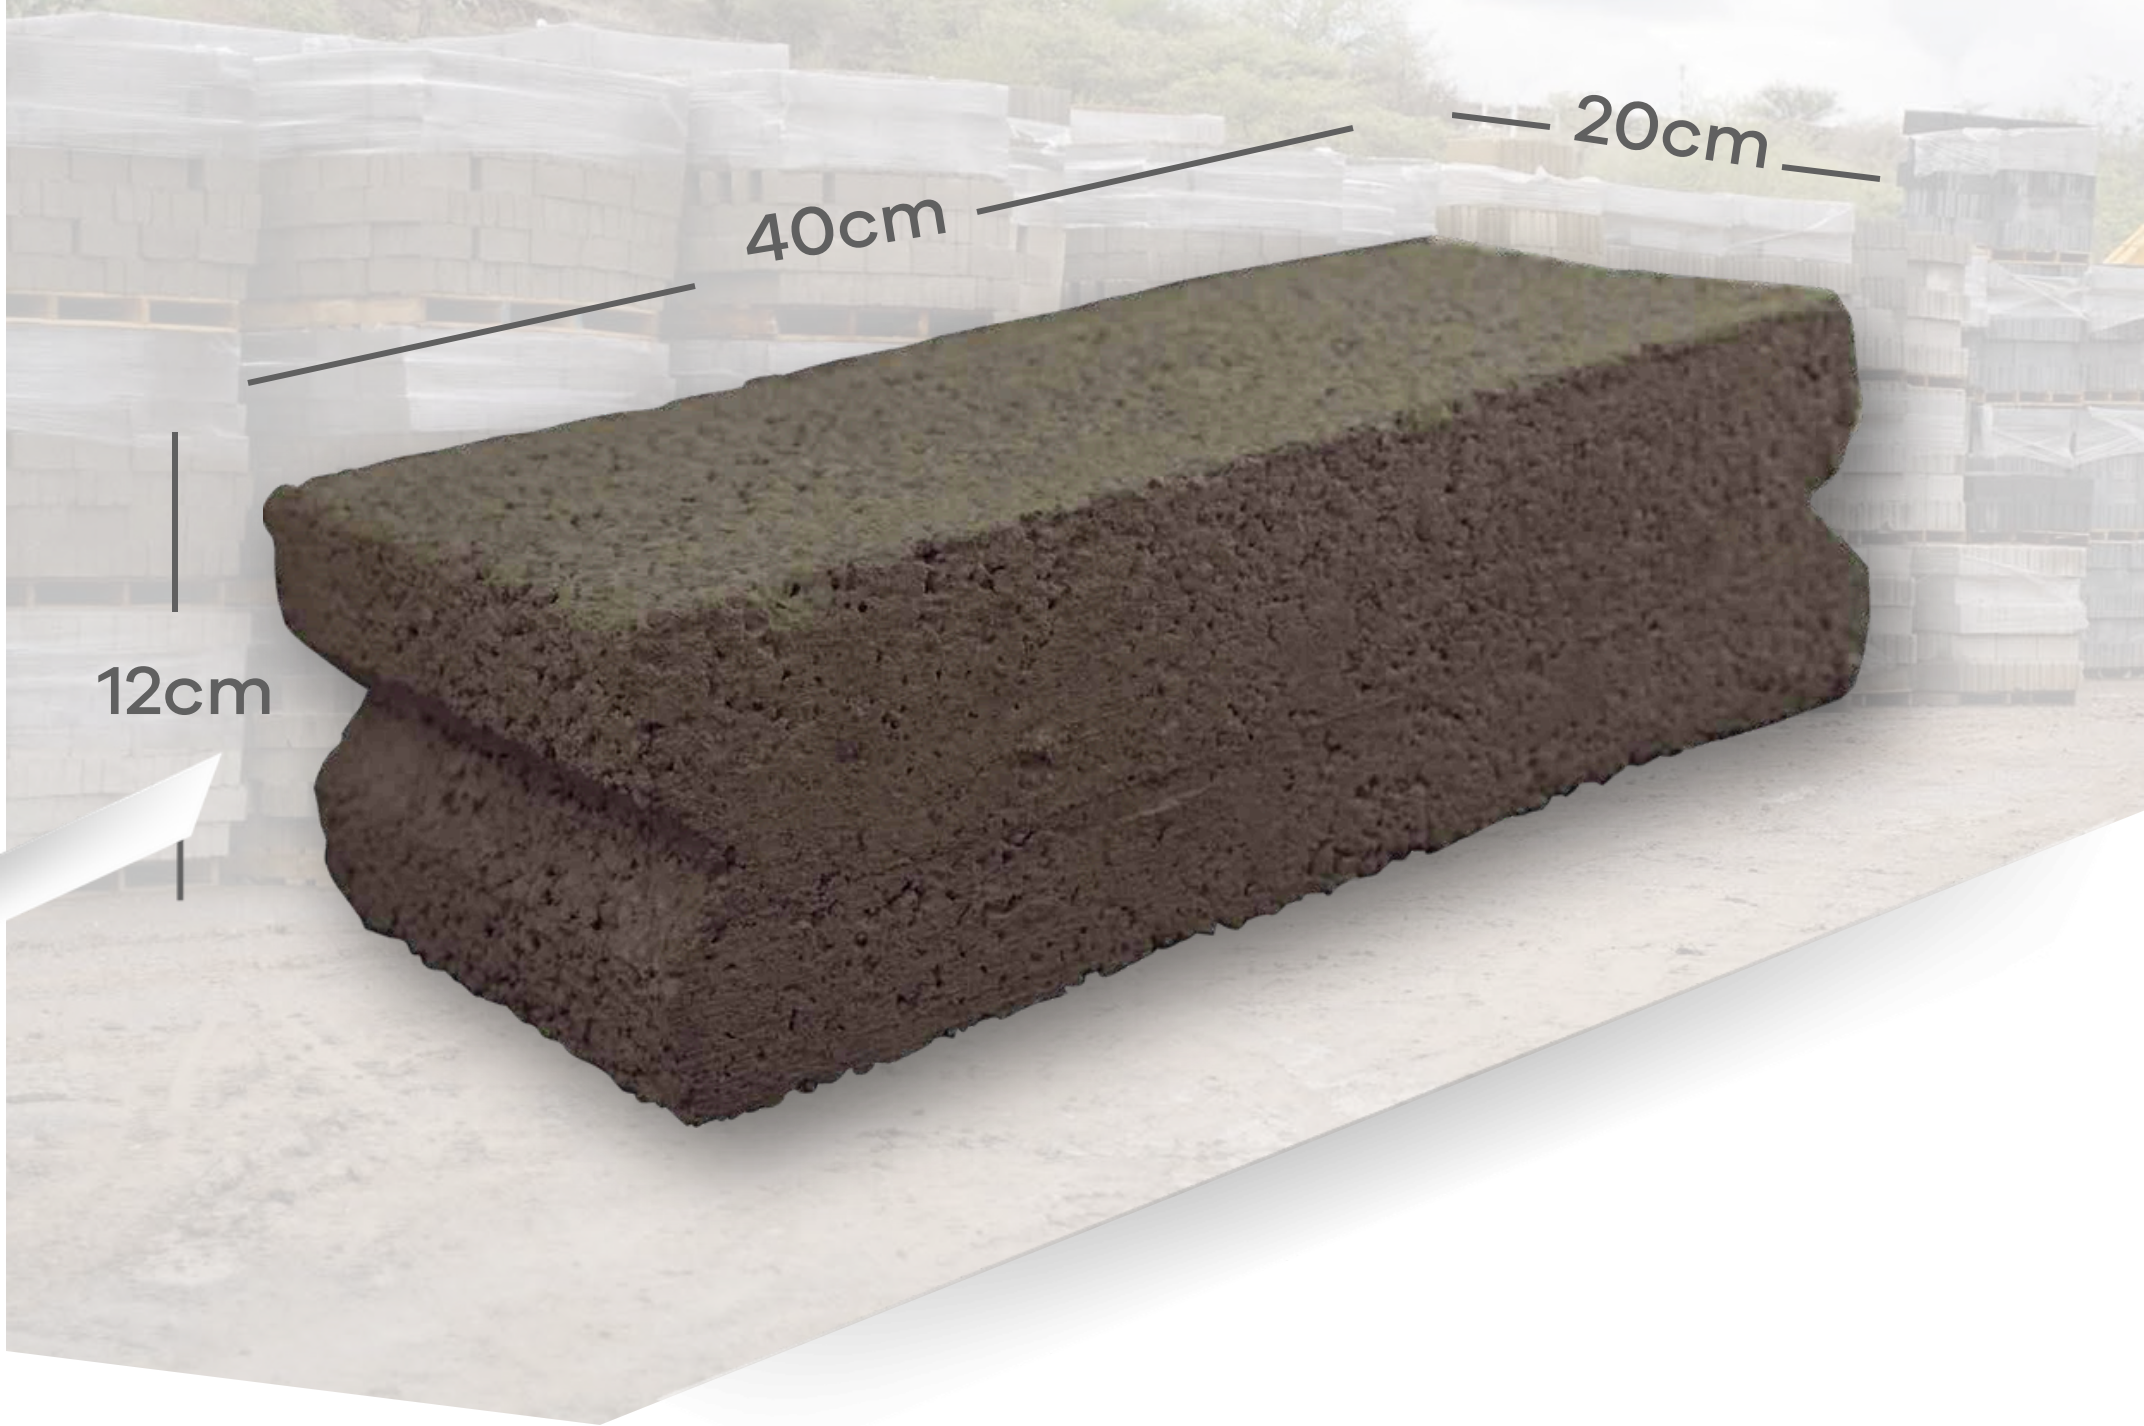

# BLOCK SOLIDO

GRIS

\$15.60  
pza

NEGRO

\$22.10  
pza