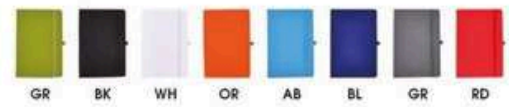

HARDY PREMIUM	UG-ON38

Premium Traveller Notebook

- 14.3 x 21.3 cm
- Four leather
- A5 Size
- 196 pages 80gsm
- Pen Holder
- Elastic Band

PAIR IT WITH **URBAN GEAR®**
PROMOTIONAL PENS

INSIDE VIEW