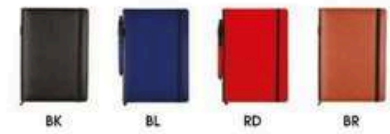

PRIMO	UG-ON08

Premium Notebook

- 15 x 22 x 2cm
- A5 Size
- 96 Sheets
- Four Leather
- Pen Holder
- (Pen not included)

PAIR IT WITH **URBAN GEAR®**
PROMOTIONAL PENS

INSIDE VIEW