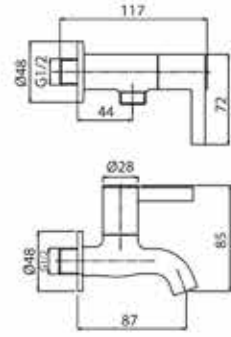

BF019CPX

Concealed Bath Shower set