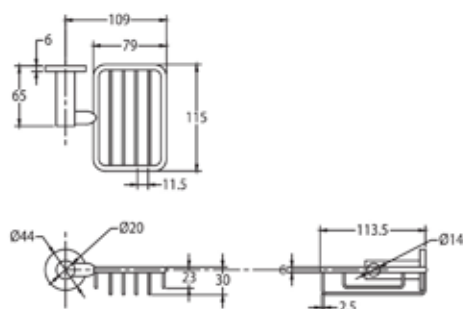

BA580CS
Everglades accessories set

BA588
Toilet paper holder with cover
L115 x H111mm

BA586
Robe hook
L43 x W48 x H43mm

BA582
Glass with holder
L126 x W687 x H96mm

BA583
Towel ring
L155 x H155mm

BA581
Soap holder
L115 x W132mm