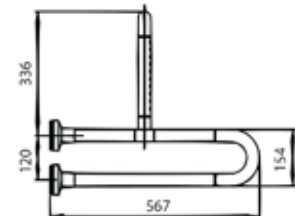

Alastair

Alastair boasts strength in its anti-bacterial ABS coating, preventing germ inhibition in the grab bar. This series provides utmost support and hygiene, similar to Alastair's connotation in being a defender.