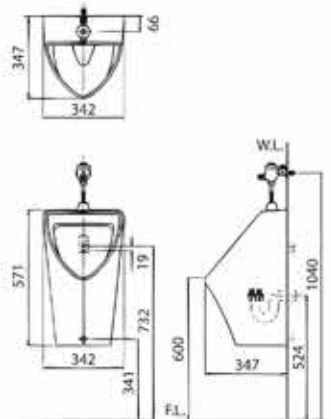

XENO

U11

Top inlet wall hung urinal
L342 x W347 x H571 mm