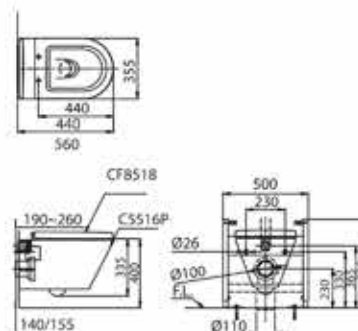

C5516P
Wall mount concealed cistern
type water closet
L550 x W355 x H330 mm