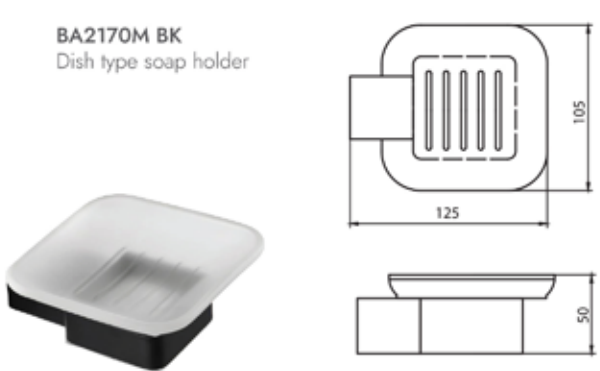

BA2112M BK
Double towel rack

BA2110M BK
Towel rack

BA2122M BK
Towel rack

BA2162M BK
Toilet paper holder

BA2130M BK
Robe hook

BA2150M BK
Cup holder with glass

BA2170M BK
Dish type soap holder

BA2101M BK
8" Wall-mounted cosmetic mirror