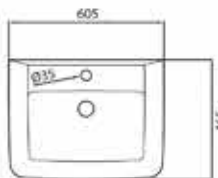

L90

Wall-hung Wash Basin
L605 x W465 x H205 mm