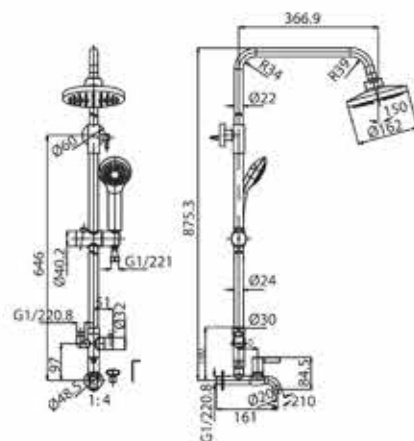

BF021SPX

Exposed bath shower set