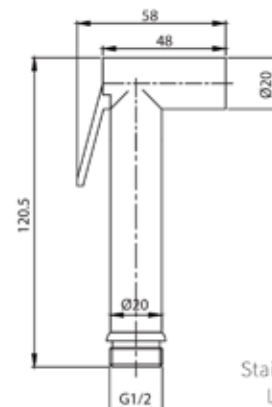

Alea soap holder
L145 x W106 x H55 mm

BA338

Alea toilet paper holder with cover
L155 x W135 x H118 mm

BA4018

Shower rail with hand shower holder
L54 x W98 x H700 mm

BT593P

Stainless steel bidet spray
L56 x W20 x H120 mm