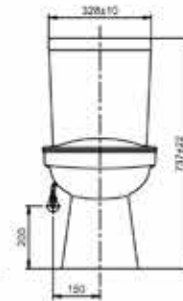

CS995RPB

Close Coupled Push Button
Single Flush Watercloset
L730 x W360 x H737 mm
3/4, 8 LPF | Siphon Wash
300 mm rough in