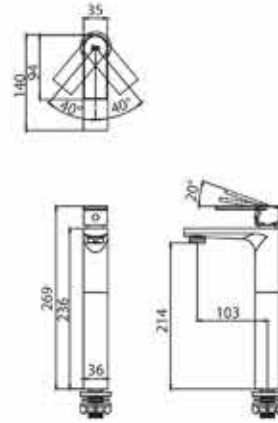

BF3201PX
Bath faucet with 5-function hand shower set