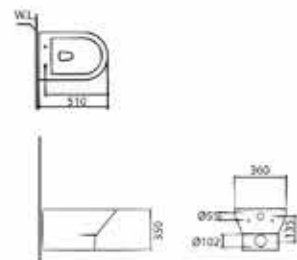

BRIZO

C0493P
Wall mount concealed cistern
type water closet
L510 x W360 x H350 mm