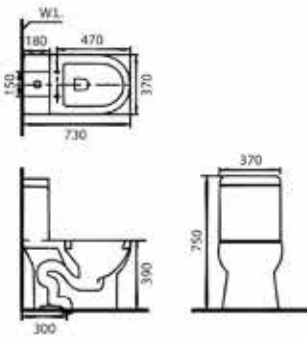

L50
 Wall-Hung Wash Basin
 L506 x W300 x H180 mm

LF3191PX
 Single Lever Basin Faucet
 L97 x W52 x H117 mm

Water closet Collection

C827P
One Piece 3/4.5 LPF Push Button
Rimless Watercloset
L700 x W405 x H770 mm
3/4.8 LPF | Siphon Jet
300 mm rough in