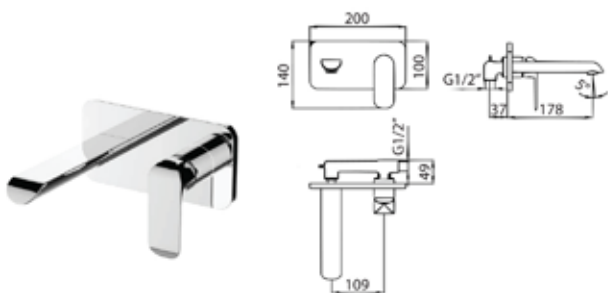

LF14431PX

Wall mounted basin mixing faucet