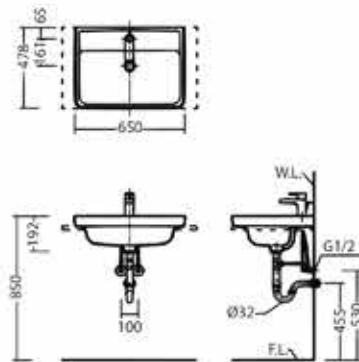

C660PB

One Piece Push Button Dual Flush Watercloset
L740 x W470 x H665 mm

L6665S

Counter-top Wash Basin
L650 x W478 x H192 mm
Ø35 mm Faucet Hole

Eton

Eton signifies strong elegance. Clean geometric lines exemplify power and strength, capturing simple sophistication and modern minimalism in its design.