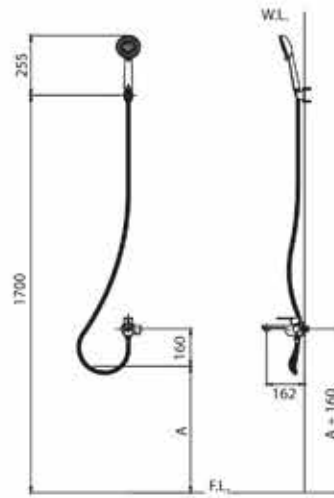

BF3221PX
Concealed shower set