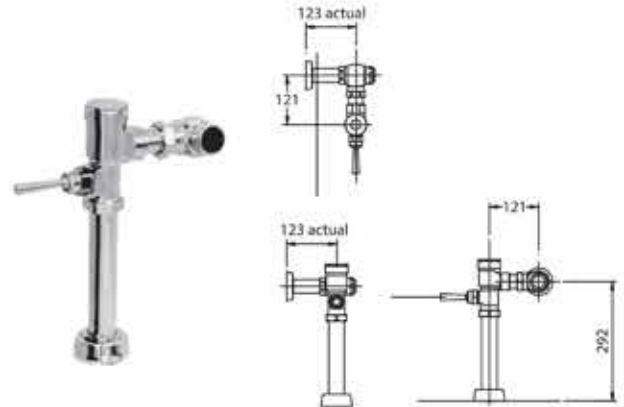

111XYVP*

Exposed 6 LPF flush valve fitting for water closet supplied with brass inlet spud