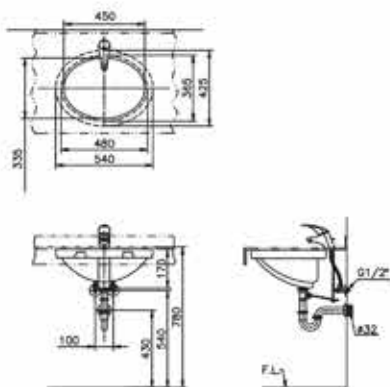

SULIS

L4057
Undercounter Wash Basin
L615 x W430 x H220 mm

MOON

L4011
Undercounter Wash Basin
L540 x W425 x H170 mm