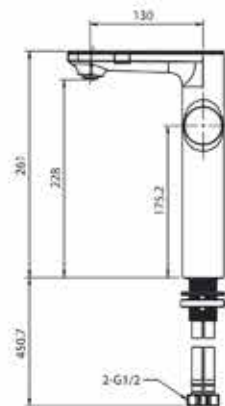

AF3312ACPX NC

Helki AC220V 60Hz elongated sensor type faucet with temperature indicating lighting ring