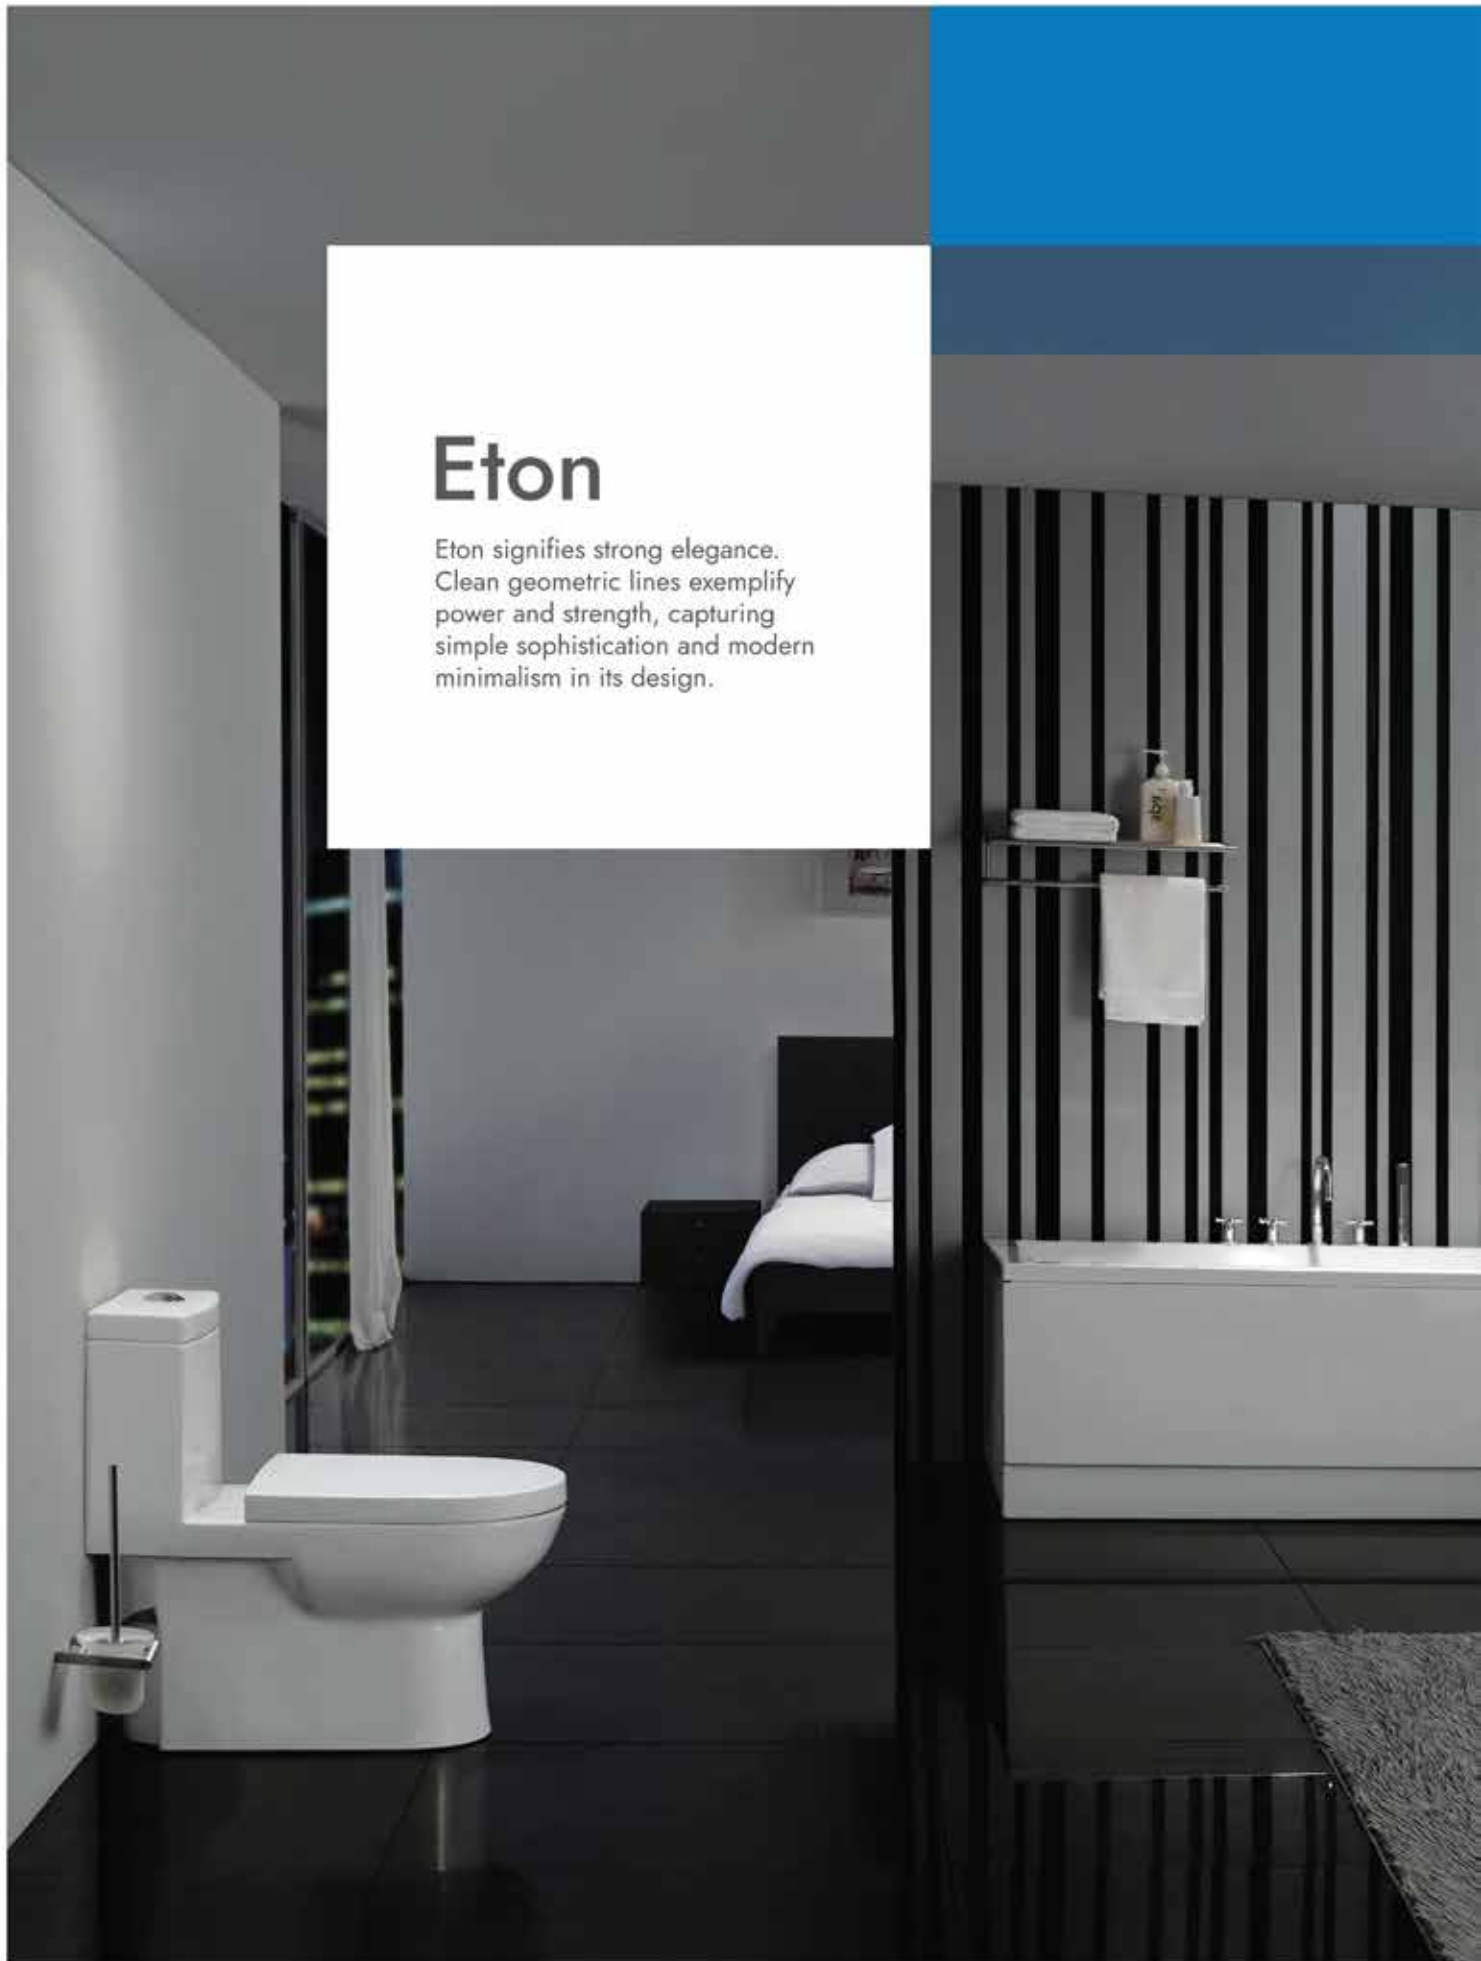

C660PB

One Piece Push Button Dual Flush Watercloset
L740 x W470 x H665 mm

L6665S

Counter-top Wash Basin
L650 x W478 x H192 mm
Ø35 mm Faucet Hole

Eton

Eton signifies strong elegance. Clean geometric lines exemplify power and strength, capturing simple sophistication and modern minimalism in its design.