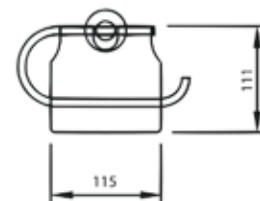

BA588
Toilet paper holder with cover
L115 x H111mm