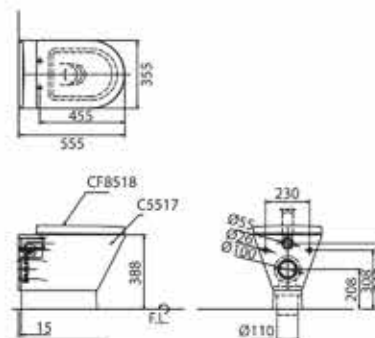

Concealed Cisterns

BRIZO

C0493P
Wall mount concealed cistern
type water closet
L510 x W360 x H350 mm

C0543P
Floor mount concealed cistern
cistern type water closet
L540 x W350 x H420 mm

BADEN

C5517P
Floor mount concealed cistern
type water closet
L568 x W360 x H390 mm