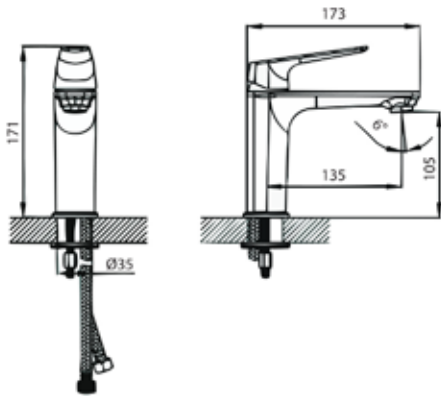

LF16481PX
Basin mixing faucet supplied with complete fittings

BF23481PX
Bath mixing faucet with 3-function hand shower set

KF56481PX
Kitchen mixing faucet supplied with complete fittings

Marsh

Edgy and dauntless, Marsh typifies a man's masculine physique. Its prominent lines and edges, along with its minimalistic exterior, will add subtle accent to your room and transform dull bathrooms into refreshing spaces.