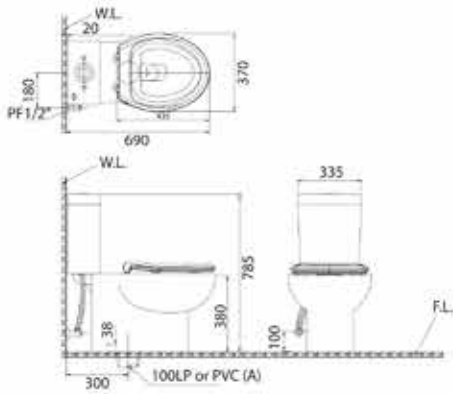

C402FV
Flush Valve Watercloset
L435 x W370 x H380 mm
Wash Down
300 mm rough in