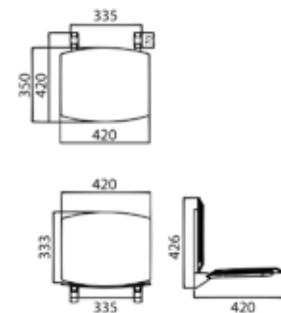

SB003SWB

Flip-up shower seat with back rest