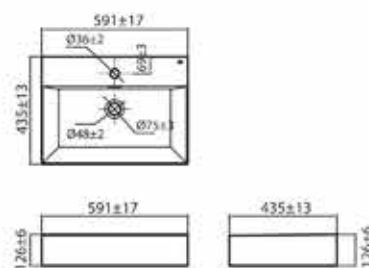

Thin Rim Vessel Type Wash
Basin
L415 x W415 x H135 mm

*No overflow hole;
Pair with faucets without overflow function.

ARYA

L7050

Vessel Type Wash Basin
L426 x W502 x H129 mm

L7060

Vessel Type Wash Basin
L435 x W591 x H126 mm