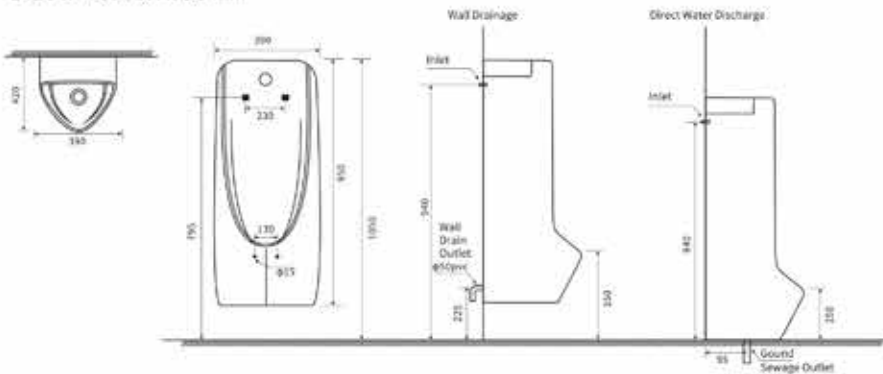

U0382HD

Floorstanding back inlet urinal with built-in sensor supplied with spreader
L420 x W390 x H950 mm