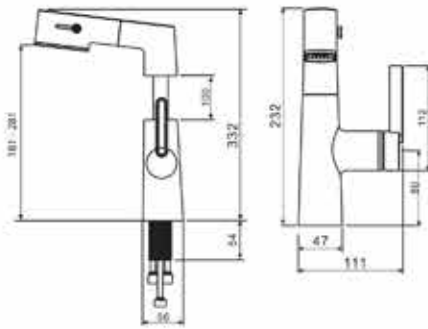

LF3301PX DG

Helki multi function wash basin mixing faucet with temperature display

LF3301PX AW

Helki multi function wash basin mixing faucet with temperature display

AF3302AC NC

Helki AC220V 60Hz sensor type faucet

AF3201AC BK

Helki AC220V 60Hz sensor type faucet with temperature display

BF5808PX

Helki exposed mixing shower set with detachable bluetooth speaker

AF3312ACPX NC

Helki AC220V 60Hz elongated sensor type faucet with temperature indicating lighting ring

AF3211ACPX BK

Helki AC220V 60Hz elongated sensor type faucet with temperature indicating lighting ring