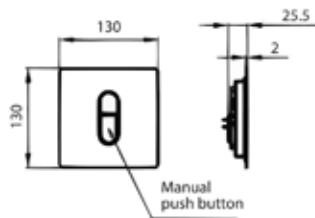

Urinal Flush Sensors

AF3031
AC/DC concealed
≥1 LPF urinal flush sensor