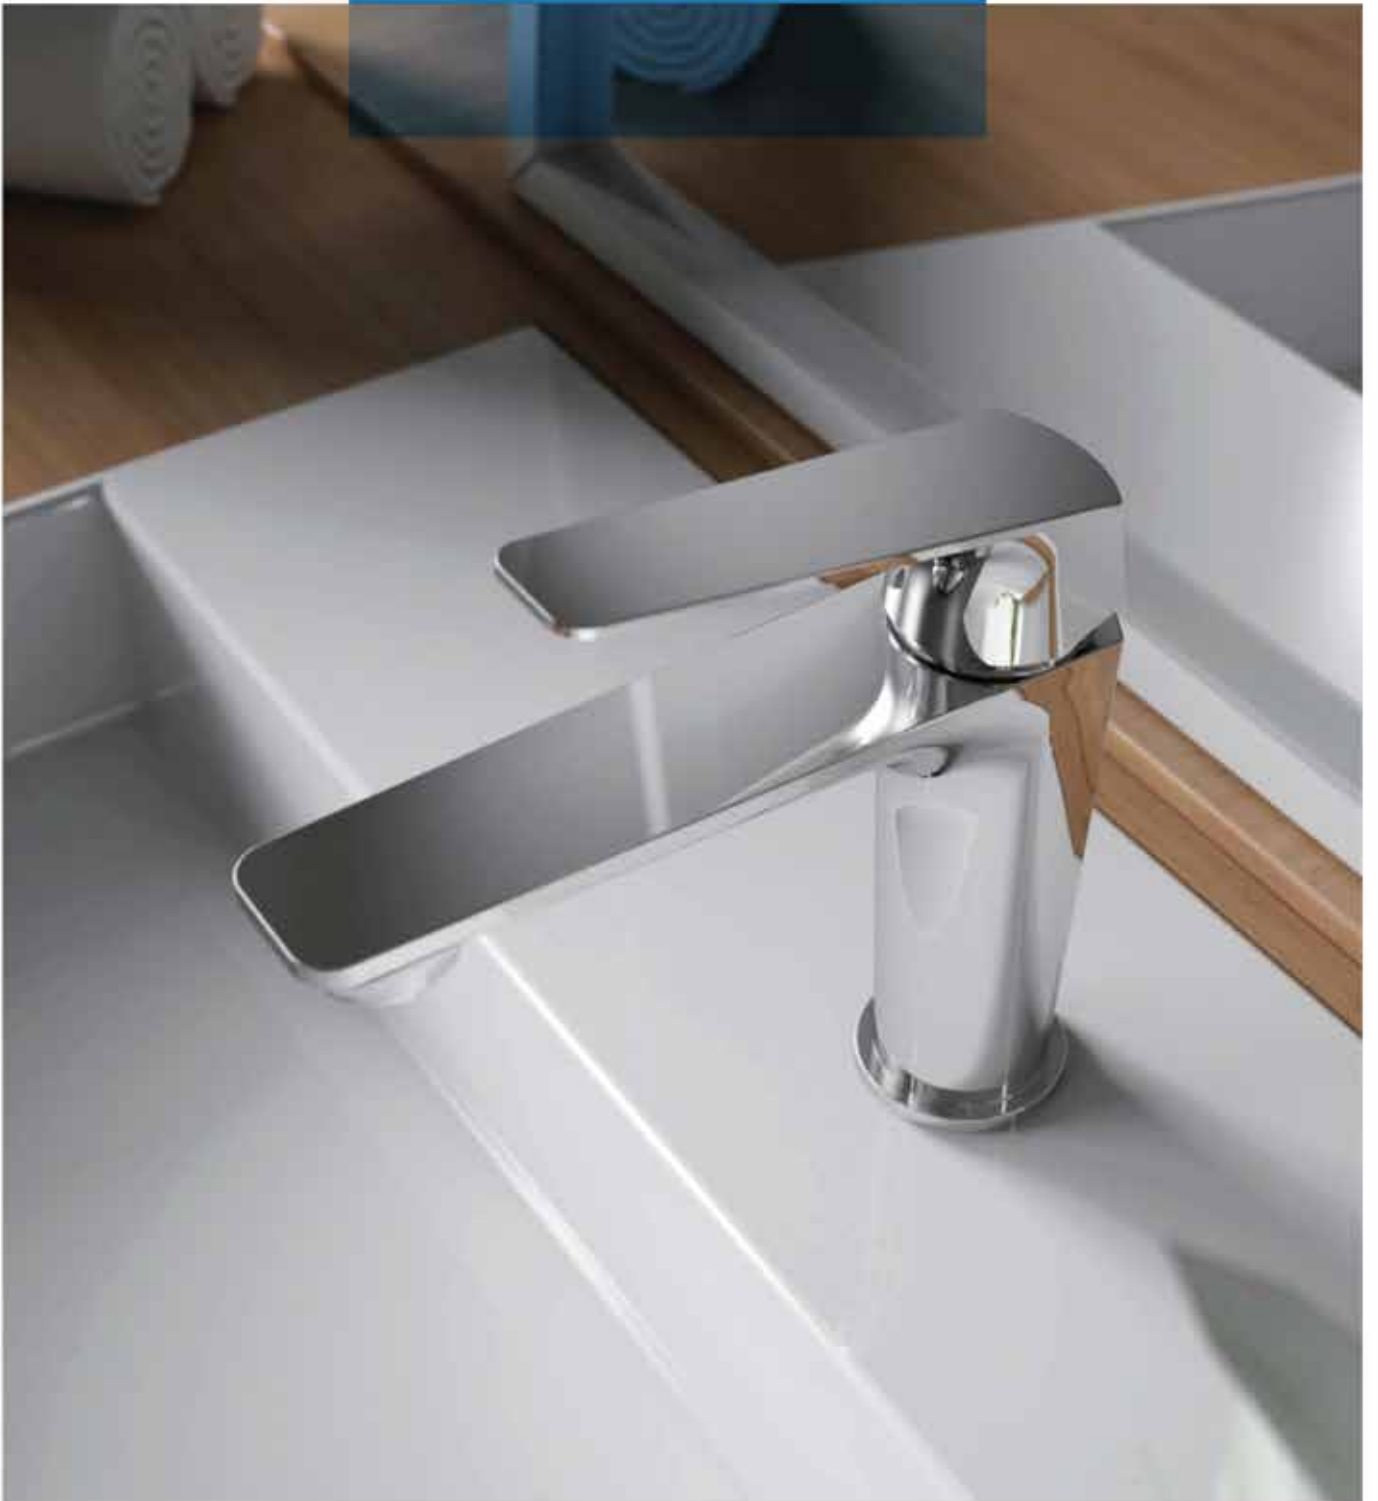

LF16481PX
Basin mixing faucet supplied with complete fittings

BF23481PX
Bath mixing faucet with 3-function hand shower set

KF56481PX
Kitchen mixing faucet supplied with complete fittings

Marsh

Edgy and dauntless, Marsh typifies a man's masculine physique. Its prominent lines and edges, along with its minimalistic exterior, will add subtle accent to your room and transform dull bathrooms into refreshing spaces.

Enoch

A quality faucet, Enoch is simple yet offers uncompromising comfort. It makes washing truly pleasurable for you and will provide utmost relaxation too.

LF16477PX
Basin mixing faucet supplied with complete fittings