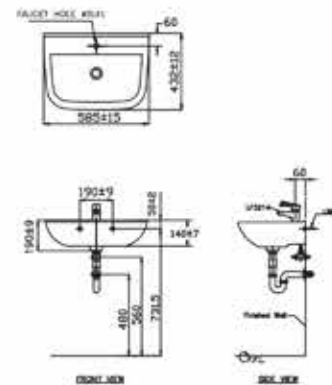

L70

Wall Hung Wash Basin
L585 x W425 x H190 mm