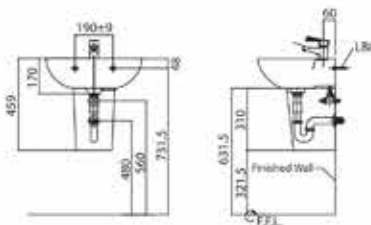

LF60S

Wash Basin with Short Pedestal
L500 x W375 x H459 mm