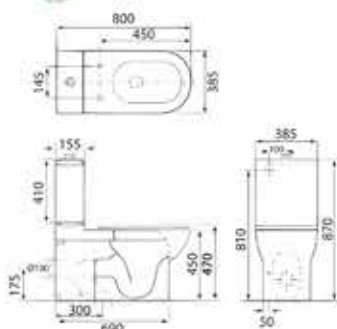

CS9060

Close Coupled Push Button
Rimless Watercloset
L800 x W385 x H870 mm
3/4.5 LPF | Siphon Jet
300 mm rough in