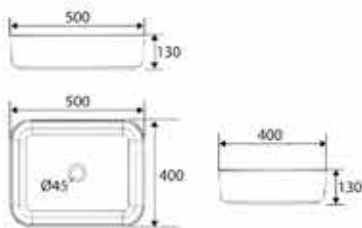

CLOUD

L3711

Thin Rim Vessel Type
Wash Basin
L500 x W400 x H130 mm