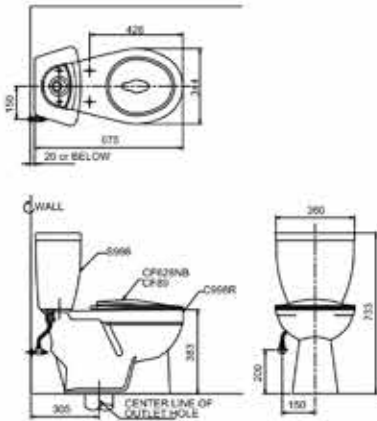

L50
Wall-Hung Wash Basin
L506 x W300 x H180 mm

LF3191PX
Single Lever Basin Faucet
L97 x W52 x H117 mm