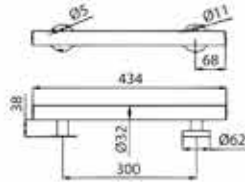

Available Sizes: 700 mm

GB945U2-55

3U urinal grab bar

Alesia

Alesia comes in a brushed finish, accumulating less finger prints providing easier cleaning, and durability.

GB143-30 (40, 45, 60)

Stainless Steel straight type grab bar
Available Sizes: 300 mm, 450 mm, 600 mm