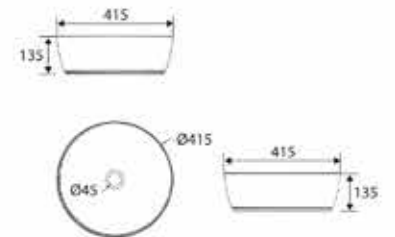

L3771

Thin Rim Vessel Type Wash
Basin
L415 x W415 x H135 mm