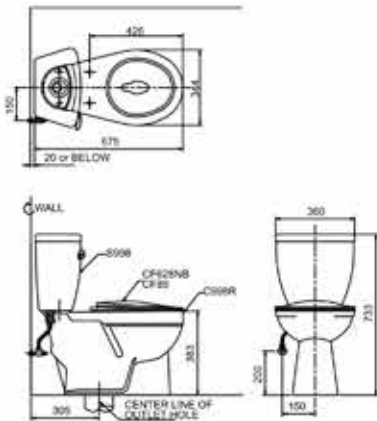

L50
Wall-Hung Wash Basin
L506 x W300 x H180 mm

LF3191PX
Single Lever Basin Faucet
L97 x W52 x H117 mm