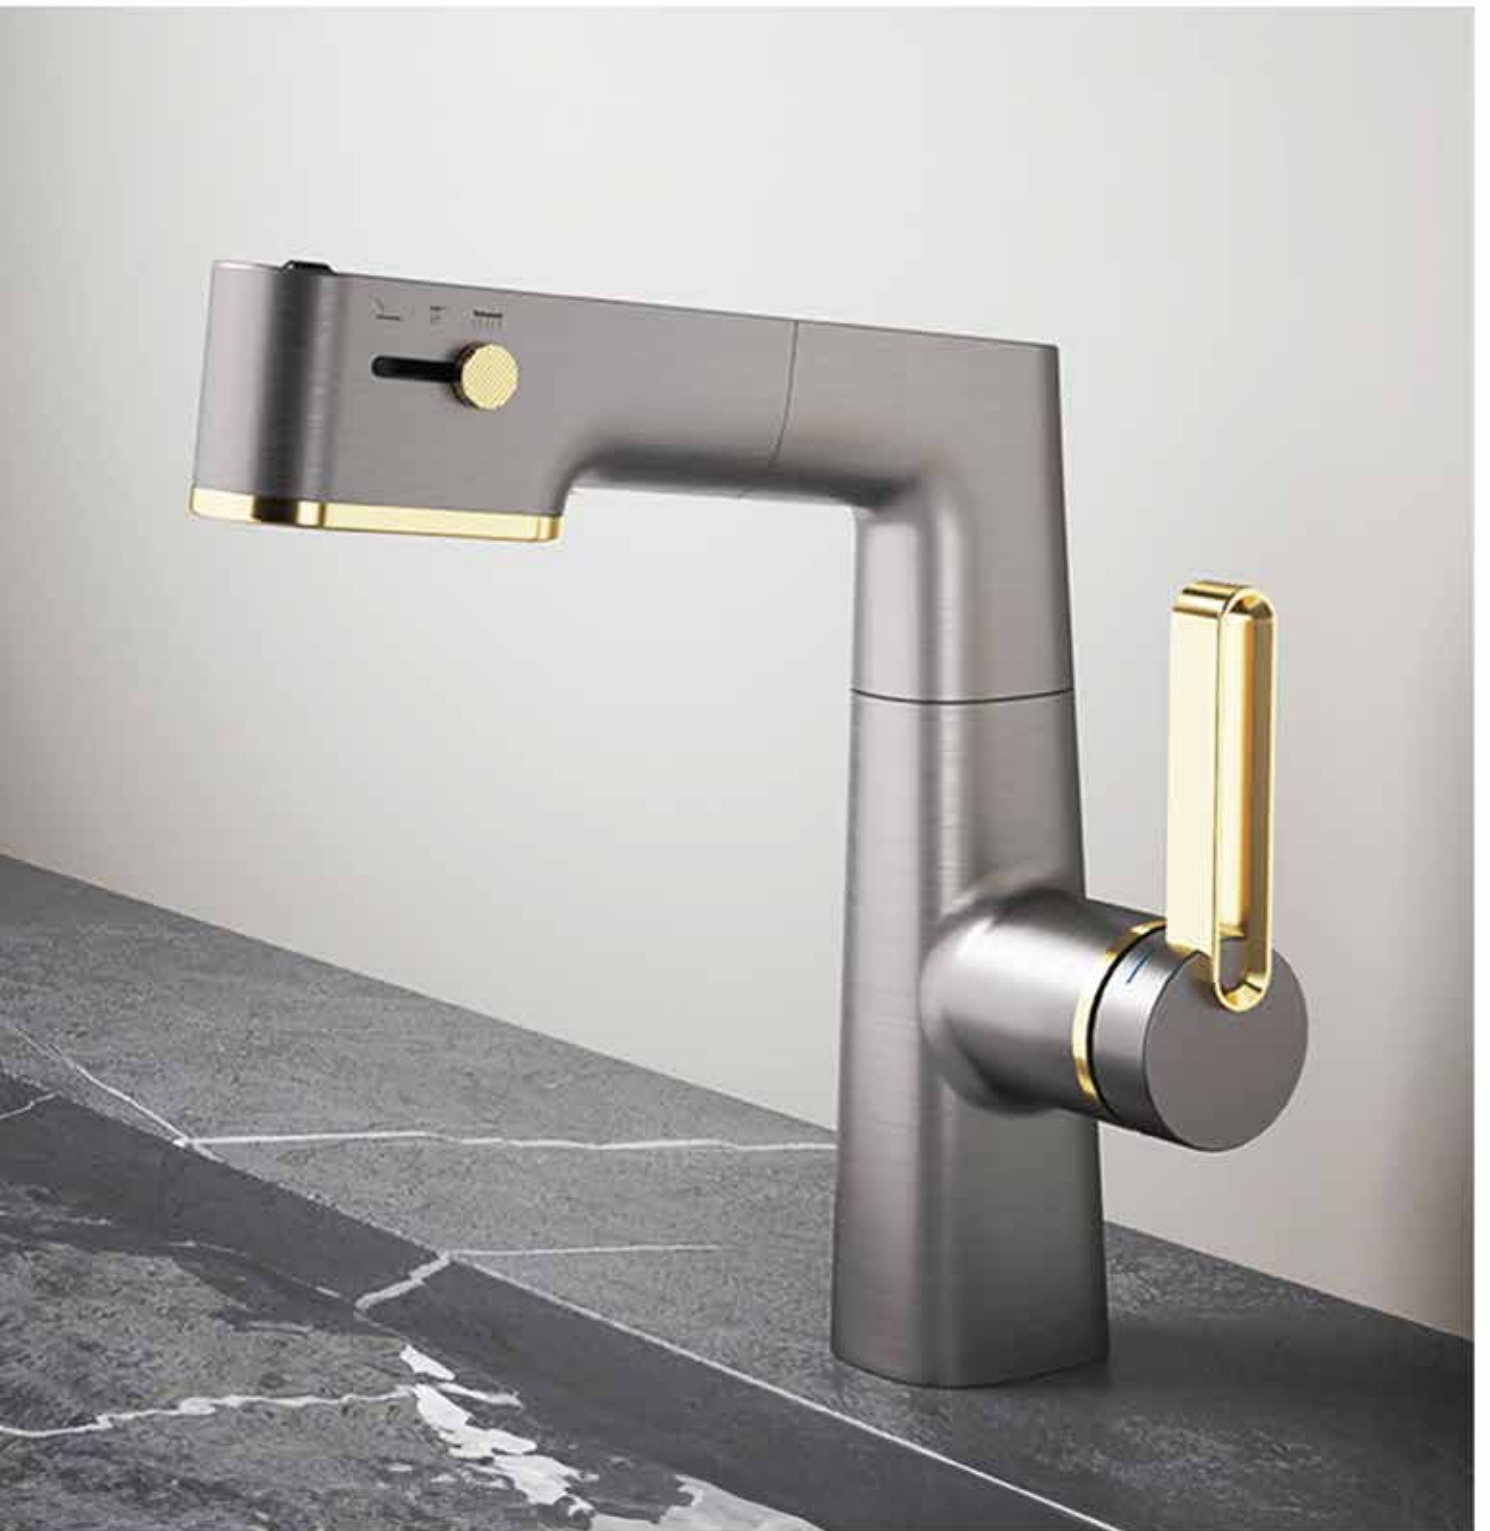

L61

Wall Hung Wash Basin
L480 x W390 x H175 mm

EDEN

L59

Wall Hung Wash Basin
L450 x W390 x H180 mm

Faucet Collection

These pieces of fixtures are a spectacle to see. The simple splashes of water coming out of a faucet tickles sparks of joy in our senses.

Helki

Helki revolutionizes modern bathrooms with sophisticated, tech-advanced fixtures that blend elegance and functionality.

BF6345PX

Helki concealed mixing shower set with built-in bluetooth speaker and light changing rain shower