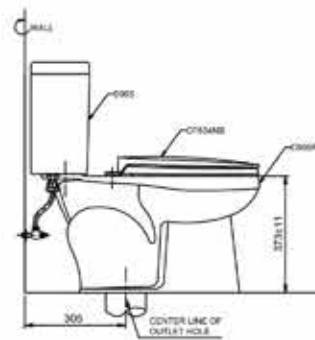

TOP VIEW

CS995RPB

Close Coupled Push Button
Single Flush Watercloset
L730 x W360 x H737 mm
3/4, 8 LPF | Siphon Wash
300 mm rough in