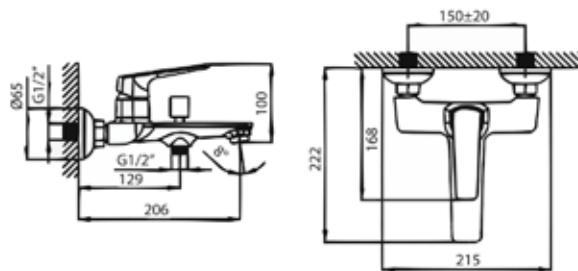

LF16481PX
Basin mixing faucet supplied with complete fittings

BF23481PX
Bath mixing faucet with 3-function hand shower set

KF56481PX
Kitchen mixing faucet supplied with complete fittings

Marsh

Edgy and dauntless, Marsh typifies a man's masculine physique. Its prominent lines and edges, along with its minimalistic exterior, will add subtle accent to your room and transform dull bathrooms into refreshing spaces.