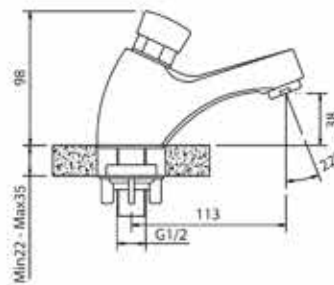

Metering Faucets

LF3311PX

Basin metering faucet supplied with complete fittings