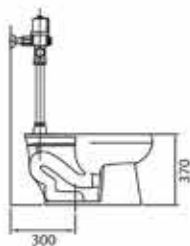

C6811FV

Flush Valve Watercloset
L700 x W365 x H400 mm