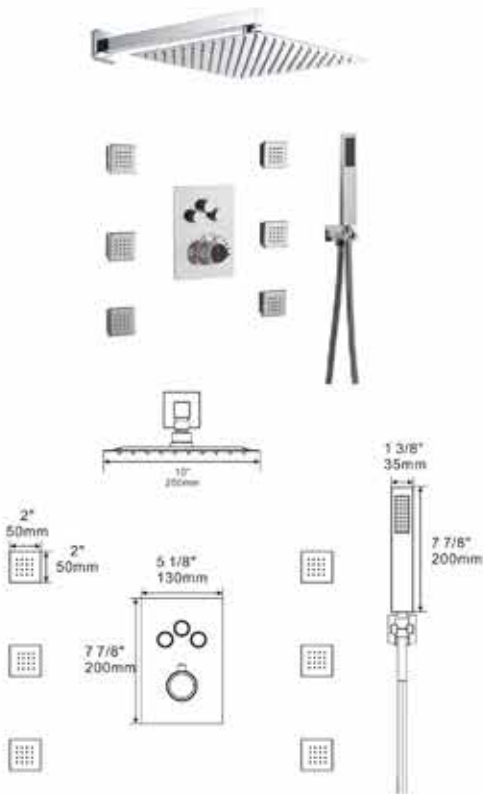

LF5702PX DG
Basin mixing faucet with wheel type handles

Allure

Allure features a minimalist design with a polished finish. It seamlessly blends into any contemporary space

BF6058PX

Allure concealed mixing shower set with body jet mode and hand shower