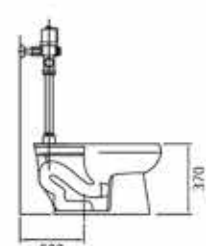

C6816FFV

Flush Valve Watercloset
L660 x W360 x H370 mm