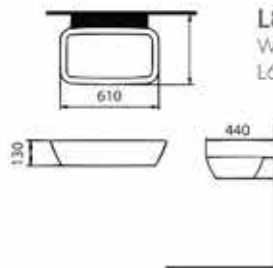

L80

Wall Hung Wash Basin
L610 x W440 x H130 mm