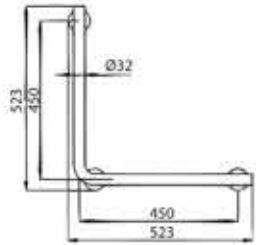

Available Sizes: 700 mm

GB945U2-55

3U urinal grab bar

Alesia

Alesia comes in a brushed finish, accumulating less finger prints providing easier cleaning, and durability.

GB143-30 (40, 45, 60)

Stainless Steel straight type grab bar
Available Sizes: 300 mm, 450 mm, 600 mm