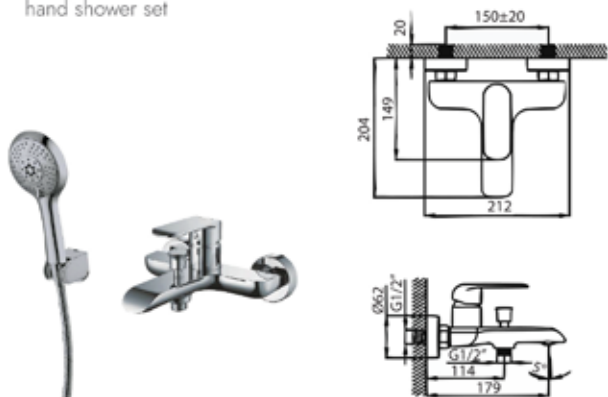

BF23431PX

Bath mixing faucet with 5-function hand shower set