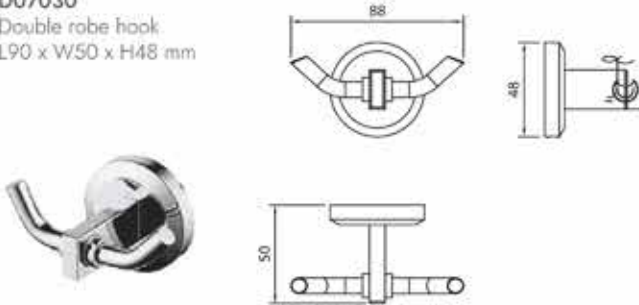

D07030

Double robe hook
L90 x W50 x H48 mm