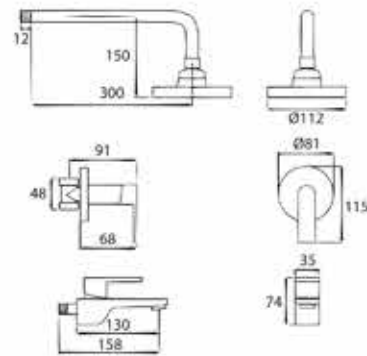

BF3200PX
Single Line 4.06 LPM
Kitchen Faucet supplied with angle valve and flexible hose