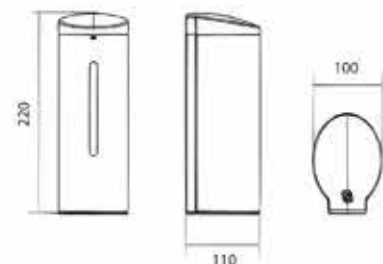

SD1205

AC220V 50-60Hz Automatic soap
dispenser
Battery Powered: DC4.5V, AAx6
L100 x W110 x H220 mm