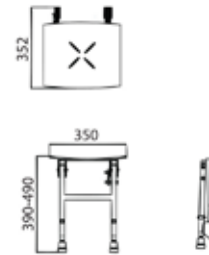

SB001A-R

Flip-up shower seat with legs