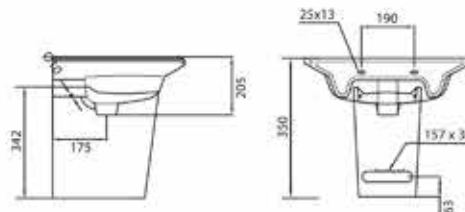

LF90S

Wall-hung wash basin with
short pedestal
L605 x W465 x H350 mm