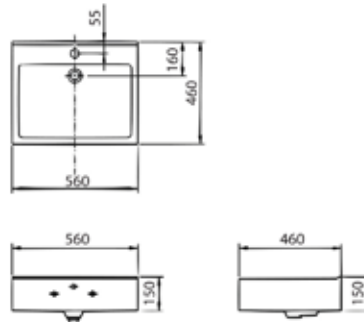

L400

Vessel-Type Wash Basin
L560 x W460 x H150 mm
Ø40 mm Faucet Hole