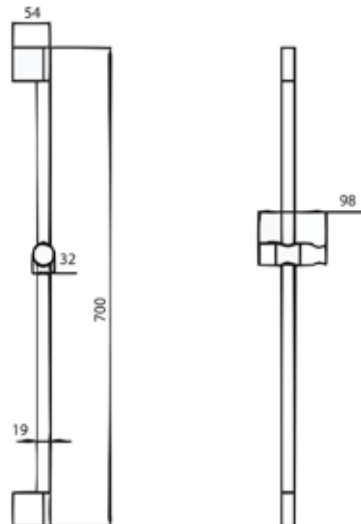

Alea soap holder
L145 x W106 x H55 mm

BA338

Alea toilet paper holder with cover
L155 x W135 x H118 mm

BA4018

Shower rail with hand shower holder
L54 x W98 x H700 mm

BT593P

Stainless steel bidet spray
L56 x W20 x H120 mm