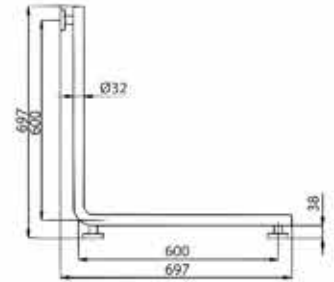

Available Sizes: 700 mm

GB945U2-55

3U urinal grab bar

Alesia

Alesia comes in a brushed finish, accumulating less finger prints providing easier cleaning, and durability.

GB143-30 (40, 45, 60)

Stainless Steel straight type grab bar
Available Sizes: 300 mm, 450 mm, 600 mm