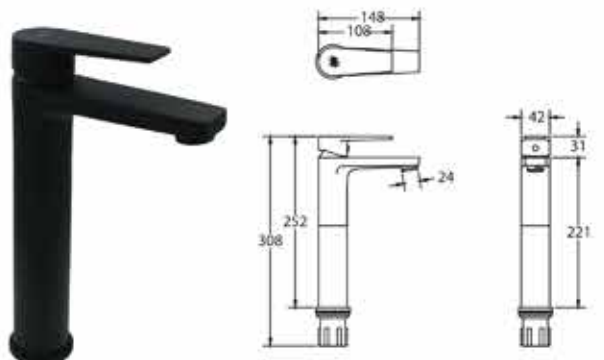

LF15421PX BK
elongated basin mixing faucet supplied with complete fittings