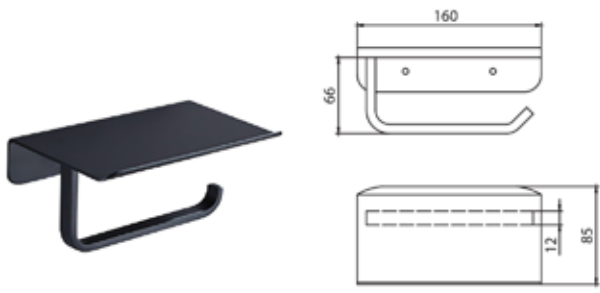

BA2101M BK
8" Wall-mounted cosmetic mirror

BA2190M BK
Toilet brush with holder