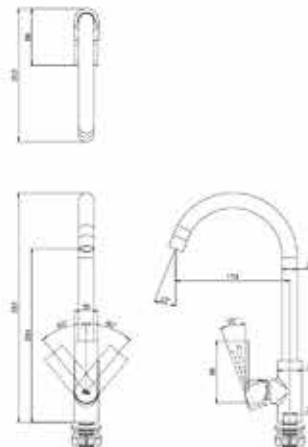

LF3202PX
Basin faucet supplied with complete fittings

BF3201PX
Bath faucet with 5-function hand shower set

BF3221PX
Concealed shower set

BF3200PX
Single Line 4.06 LPM
Kitchen Faucet supplied with angle valve and flexible hose