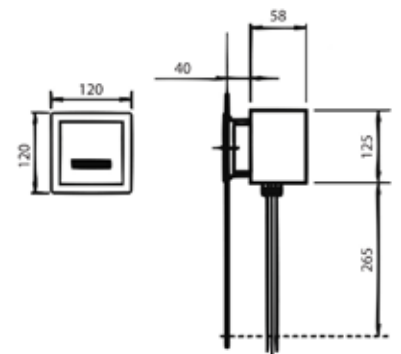

AF505
DC concealed 3.8 LPF urinal flush sensor