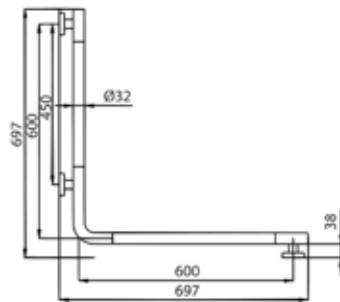

GB145-30 (40, 45, 60)

ABS Straight type grab bar

Available Sizes: 300 mm, 450 mm, 600 mm

GB745-60

ABS L-type grab bar

Available Sizes: 600 mm

SB145-70

Flip-up type grab bar