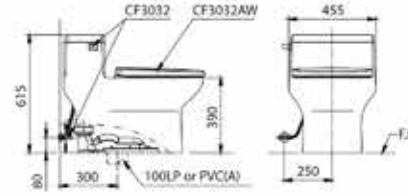

C3032T

One Piece Lever Type
Single Flush Watercloset
L725 x W455 x H615 mm
4.8 LPF | Siphon Jet
300 mm rough in