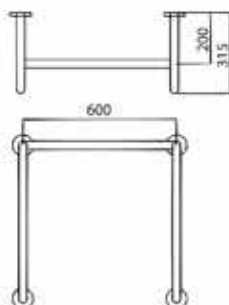

SB140R-70

Stainless Steel Flip-up type grab bar with leg
Available Sizes: 700 mm