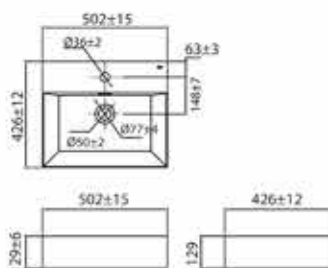

Thin Rim Vessel Type Wash
Basin
L415 x W415 x H135 mm

*No overflow hole;
Pair with faucets without overflow function.

ARYA

L7050

Vessel Type Wash Basin
L426 x W502 x H129 mm

L7060

Vessel Type Wash Basin
L435 x W591 x H126 mm