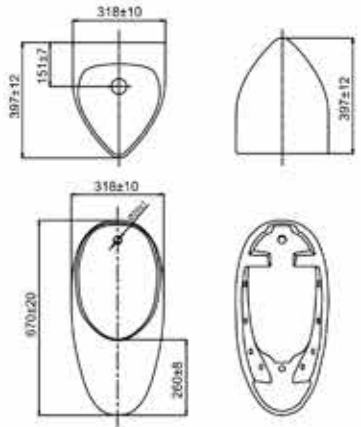

TERESA

U882PWD

Teresa Wall mount back inlet urinal
L397 x W318 x H670 mm