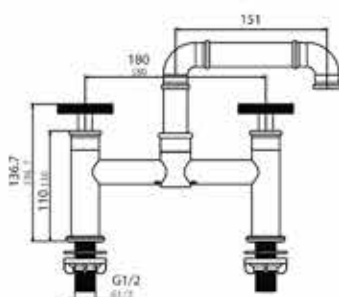

LF5706PX BK
Centerset basin mixing faucet
with wheel type handles

LF5706PX DG
Centerset basin mixing faucet
with wheel type handles

LF5707PX BK
Basin mixing faucet with
dual wheel type handles

LF5707PX DG
Basin mixing faucet with
dual wheel type handles