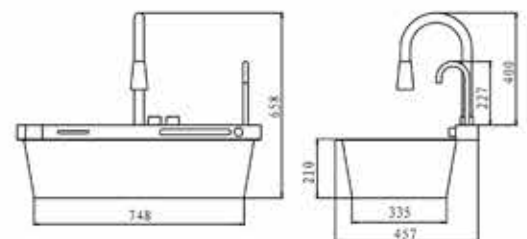

KSF6601

Helki multi-function faucet and single bowl kitchen sink with accessories