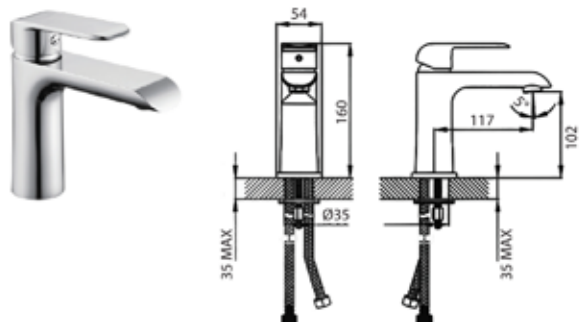

LF16431PX

Basin mixing faucet supplied with complete fittings