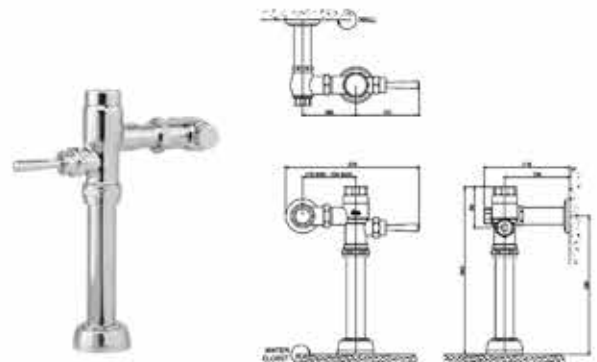

CF216CP*

Exposed 4.5 LPF flush valve fitting for water closet supplied with brass inlet spud