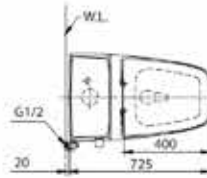

C3032T

One Piece Lever Type
Single Flush Watercloset
L725 x W455 x H615 mm
4.8 LPF | Siphon Jet
300 mm rough in