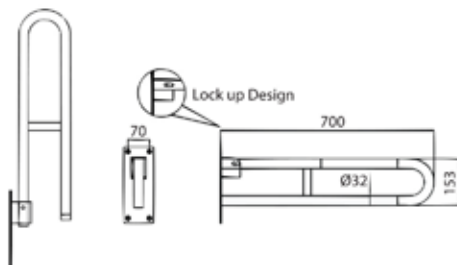

GB145-30 (40, 45, 60)

ABS Straight type grab bar

Available Sizes: 300 mm, 450 mm, 600 mm

GB745-60

ABS L-type grab bar

Available Sizes: 600 mm

SB145-70

Flip-up type grab bar