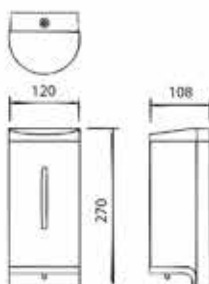

SD1000H

AC220V 50-60Hz Automatic soap
dispenser
Battery Powered: DC4.5V, AAx2
L120 x W108 x H270 mm