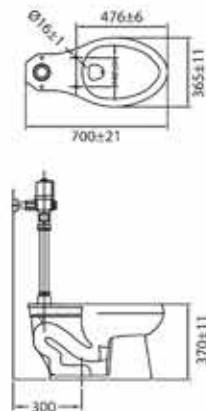

TITAN

C6811FV

Flush valve type water closet
L700 x W365 x H400 mm