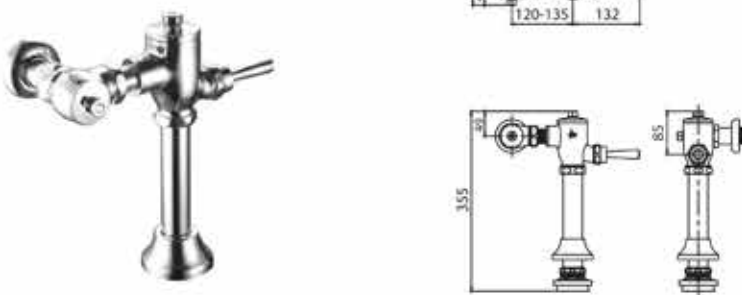

CF637BNTP

Exposed 4.5 LPF flush valve fitting for water closet supplied with brass inlet spud