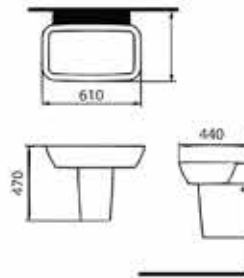

LF80S

Wall Hung Wash Basin
with Short Pedestal
L610 x W440 x H470 mm