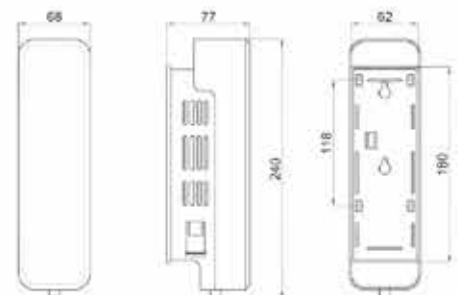

SD1003

Wall mount soap dispenser
L77 x W68 x H240 mm