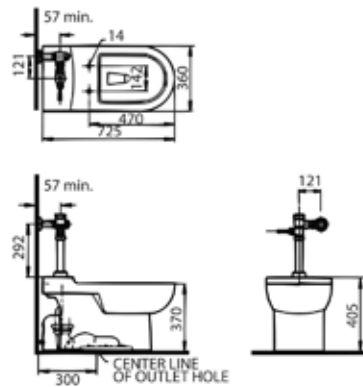

C660PB

One Piece Push Button Dual Flush Watercloset
L740 x W470 x H665 mm

L6665S

Counter-top Wash Basin
L650 x W478 x H192 mm
Ø35 mm Faucet Hole

Eton

Eton signifies strong elegance. Clean geometric lines exemplify power and strength, capturing simple sophistication and modern minimalism in its design.

C4520T

One Piece Push Button Dual Flush
Watercloset
L735 x W365 x H715 mm
3/4.8 LPF | Siphon Jet
300 mm rough in

CS4510Q

Close Coupled Push Button Dual Flush
Watercloset
L745 x W380 x H825 mm
3/4.8 LPF | Siphon Wash
300 mm rough in

L400

Vessel-Type Wash Basin
 L560 x W460 x H150 mm
 Ø40 mm Faucet Hole

C4510FV

Flush valve water closet
 L725 x W360 x H405 mm
 Siphon Jet
 300 mm rough in

Hilton

Hilton exudes totality in compactness. Rationally designed and space saving, Hilton values every inch and corner of your home, specially your bath.