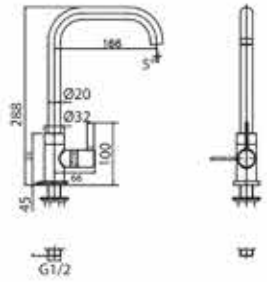

KF010HPX

Gooseneck type kitchen faucet