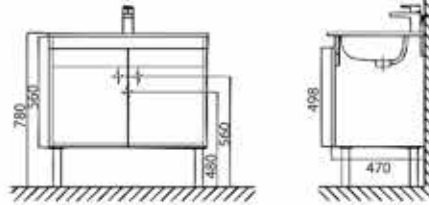

LCA8056

Vanity Cabinet
L800 x W470 x H780 mm