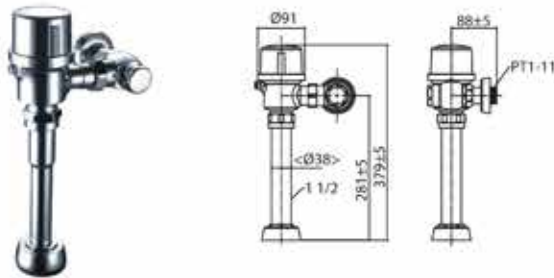

Flush Valve Fittings

AF102VCP / AF102VDP

Exposed sensor type 4.8 LPF AC/DC water closet flush valve supplied with brass inlet spud and extension pipe