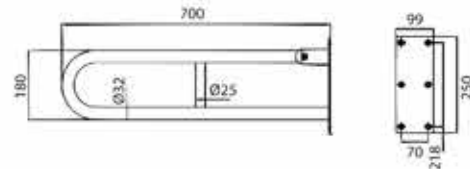

SB140-70

Stainless Steel Flip-up type grab bar
Available Sizes: 700 mm