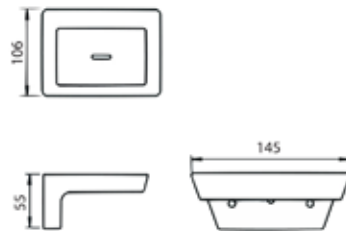

Alea soap holder
L145 x W106 x H55 mm

BA338

Alea toilet paper holder with cover
L155 x W135 x H118 mm

BA4018

Shower rail with hand shower holder
L54 x W98 x H700 mm

BT593P

Stainless steel bidet spray
L56 x W20 x H120 mm