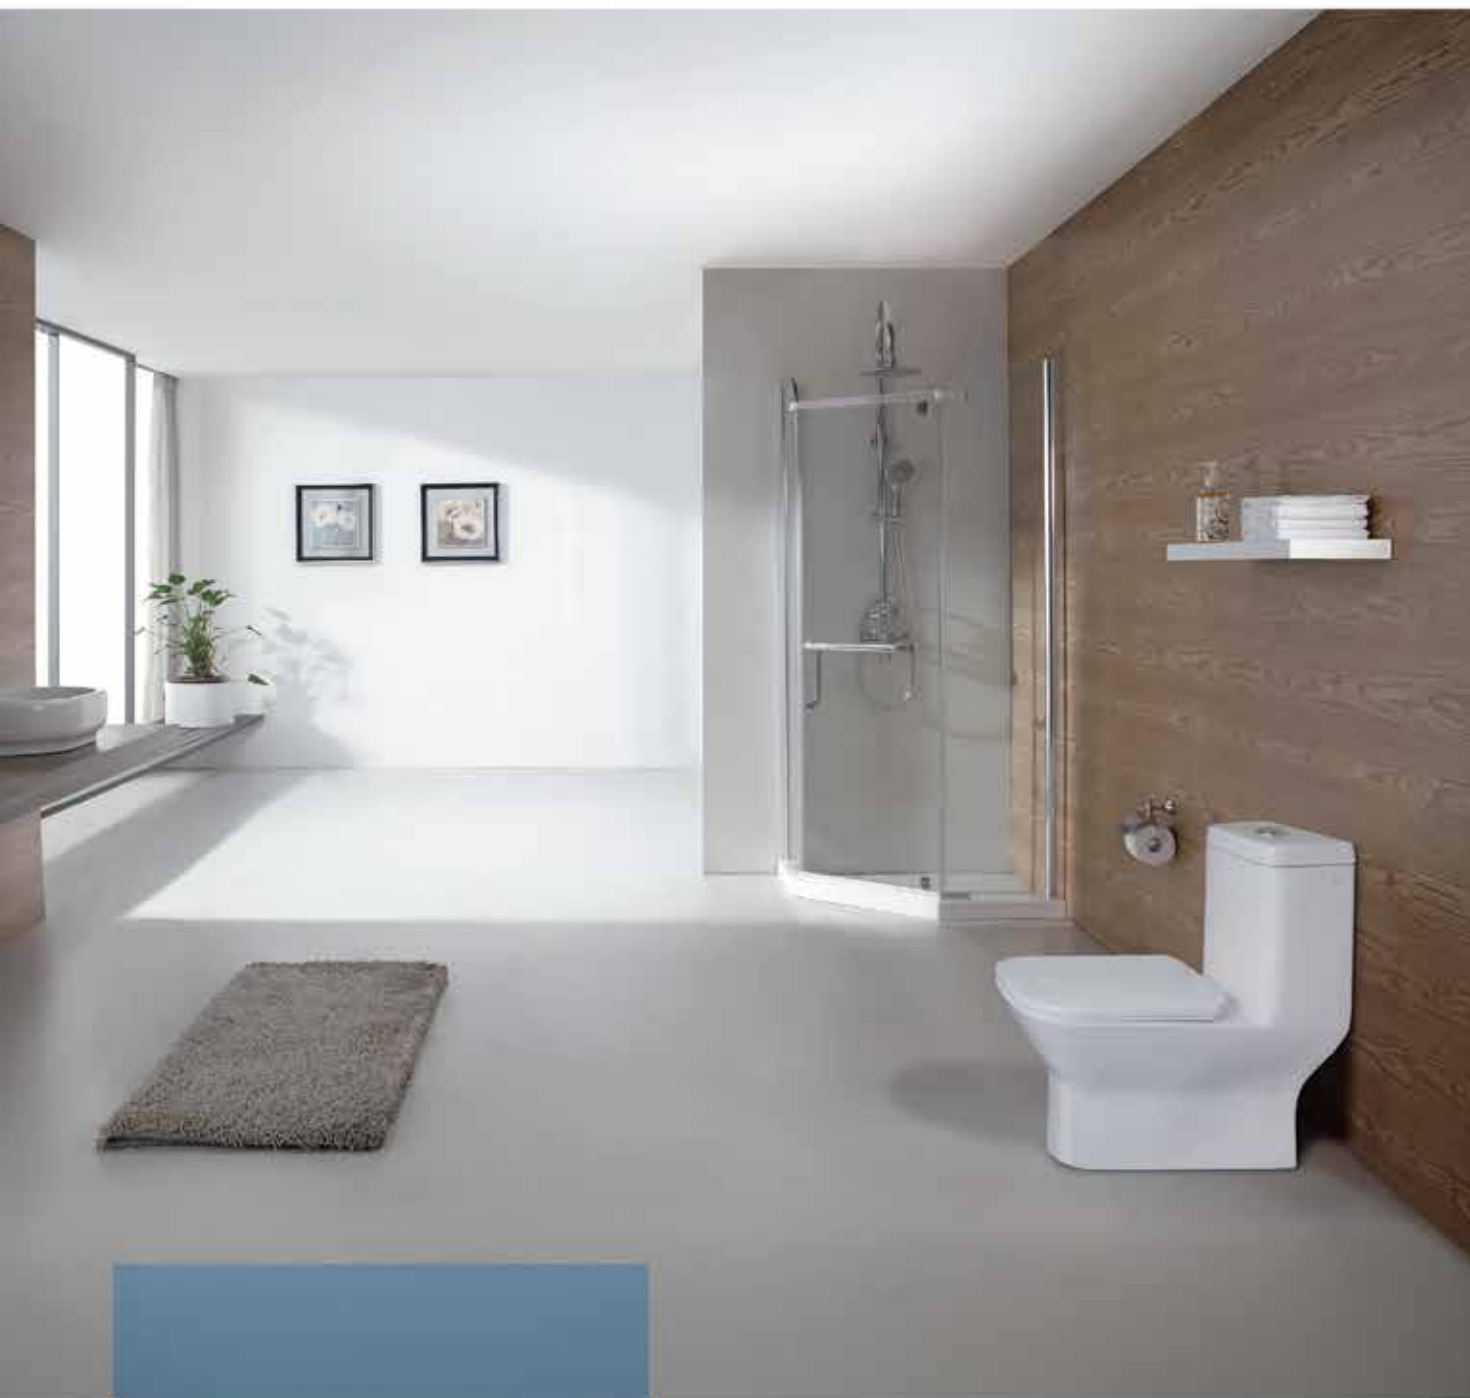

C0783

One Piece Push Button Dual
Flush Watercloset
L670 x W360 x H730 mm
3/6 LPF | Siphon Wash
300 mm rough in

LF80S

Wall Hung Wash Basin
with Short Pedestal
L610 x W440 x H470 mm

L80

Wall Hung Wash Basin
L610 x W440 x H130 mm