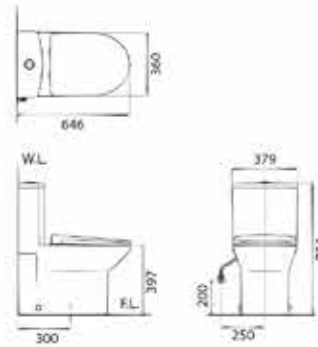

C3343R

One Piece Push Button Dual
Flush Watercloset
L646 x W379 x H753 mm
3/4.8 LPF | Rimless Siphon Jet
300 mm rough in