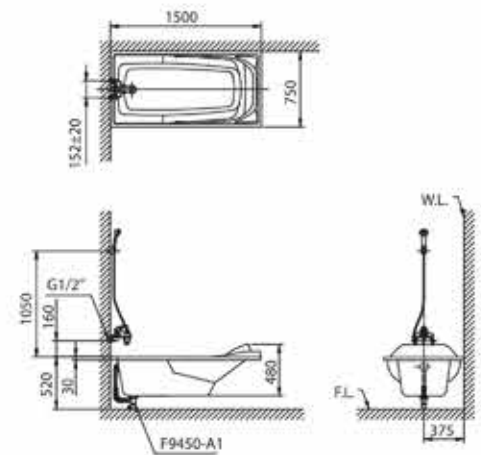

FREE-STANDING BATHTUB

F8027

Eclipse 1,7m free standing bathtub
L1790 x W790 x H570mm

F8028
Barcelona 1.8m free standing
acrylic bathtub
L1740 x W800 x H520mm

RECESSED BATHTUB

F8150/F8170

Jupiter 1.5/1.7m recessed acrylic bathtub with grab bar and knob type brass drain system
L1500 x W750 x H480mm/ L1700 x W800 x H480mm