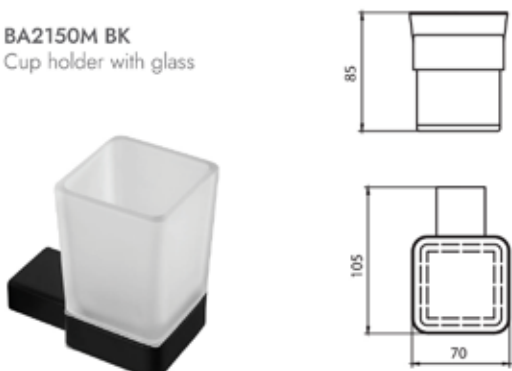

BA2112M BK
Double towel rack

BA2110M BK
Towel rack

BA2122M BK
Towel rack

BA2162M BK
Toilet paper holder

BA2130M BK
Robe hook

BA2150M BK
Cup holder with glass

BA2170M BK
Dish type soap holder

BA2101M BK
8" Wall-mounted cosmetic mirror