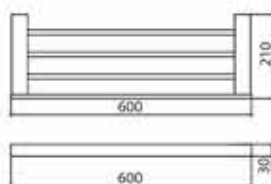

Onyx Accessories

Designed to compliment your style, Onyx accessories will truly match every bathroom. Highlighting its matte black color, the Onyx accessories add sleek and classy accents in the bathroom.