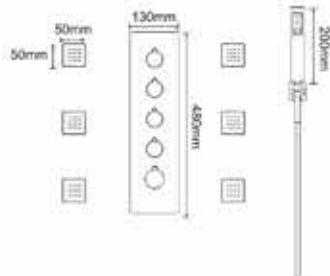

Helki

Helki revolutionizes modern bathrooms with sophisticated, tech-advanced fixtures that blend elegance and functionality.

BF6345PX

Helki concealed mixing shower set with built-in bluetooth speaker and light changing rain shower

KSF6601

Helki multi-function faucet and single bowl kitchen sink with accessories