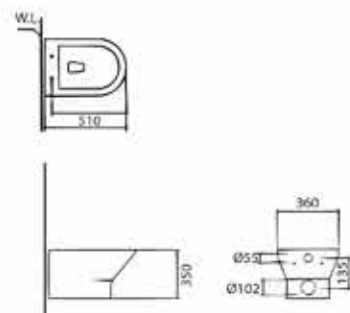

C0493

Wall Mount Concealed Cistern
Watercloset
L510 x W360 x H350 mm
Siphon Wash
185 mm rough in