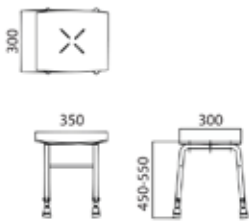

SB140R-70

Stainless Steel Flip-up type grab bar with leg
Available Sizes: 700 mm

GB940U1-30

Stainless steel H-type urinal grab bar

Shower Seat and Basin Bifts

BA0035

Shower seat

SB001A-W