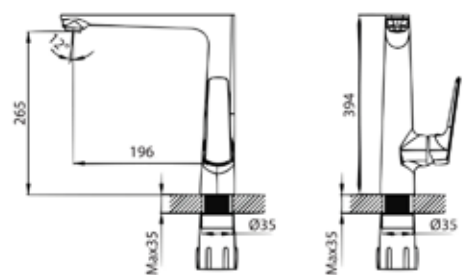

LF16481PX
Basin mixing faucet supplied with complete fittings

BF23481PX
Bath mixing faucet with 3-function hand shower set

KF56481PX
Kitchen mixing faucet supplied with complete fittings

Marsh

Edgy and dauntless, Marsh typifies a man's masculine physique. Its prominent lines and edges, along with its minimalistic exterior, will add subtle accent to your room and transform dull bathrooms into refreshing spaces.