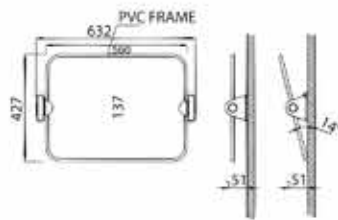

BAMI-003

Angle Mirror with PVC Plastic Frame