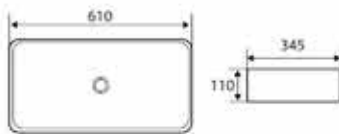

L5040

Ceramic Vessel Type Art Basin
with Black Outer Color
L460 x W330 X H135 mm

L6040

Ceramic Vessel Type Art Basin
with Black Pattern
L415 x W415 X H135 mm

L9208D2

Concrete Vessel Type Art Basin
L582 x W360 x H150 mm