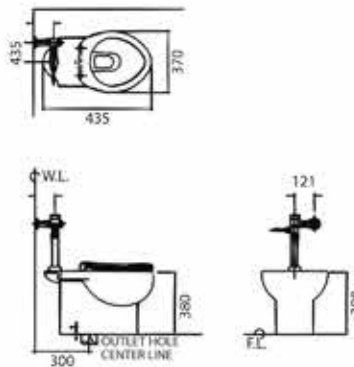

C402FV
Flush Valve Watercloset
L435 x W370 x H380 mm
Wash Down
300 mm rough in