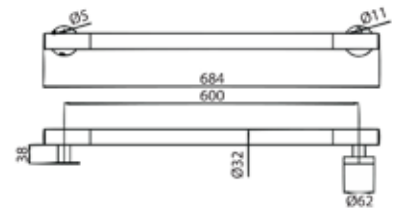

GB145-30 (40, 45, 60)

ABS Straight type grab bar

Available Sizes: 300 mm, 450 mm, 600 mm

GB745-60

ABS L-type grab bar

Available Sizes: 600 mm

SB145-70

Flip-up type grab bar