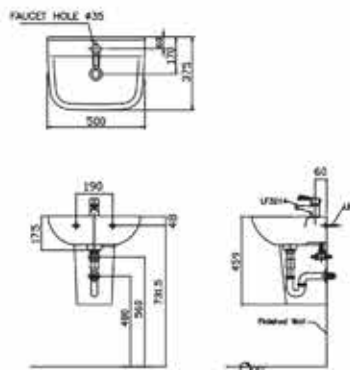

L61

Wall Hung Wash Basin
L480 x W390 x H175 mm

EDEN

L59

Wall Hung Wash Basin
L450 x W390 x H180 mm

Faucet Collection

These pieces of fixtures are a spectacle to see. The simple splashes of water coming out of a faucet tickles sparks of joy in our senses.