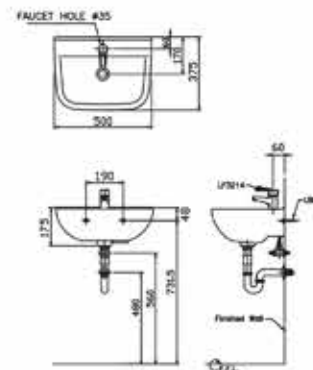

L61

Wall Hung Wash Basin
L480 x W390 x H175 mm

EDEN

L59

Wall Hung Wash Basin
L450 x W390 x H180 mm

Faucet Collection

These pieces of fixtures are a spectacle to see. The simple splashes of water coming out of a faucet tickles sparks of joy in our senses.