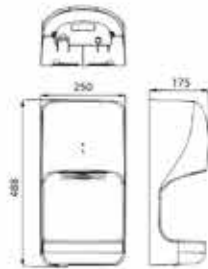

Hand Dryer and Soft Dispenser

HD5002

AC220V 50/60Hz Automatic High Speed Hand Dryer with carbon brush motor
L250 x W175 x H488 mm