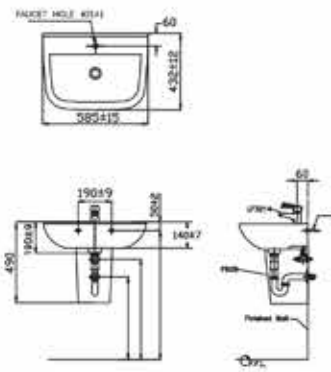

Wash Basin with Short Pedestal
L585 x W425 x H490 mm

L70

Wall Hung Wash Basin
L585 x W425 x H190 mm

SATURN II

LF61L

Wash Basin with Long Pedestal
L500 x W375 x H780 mm

LF61S

Wash Basin with Short Pedestal
L480 x W390 x H459 mm