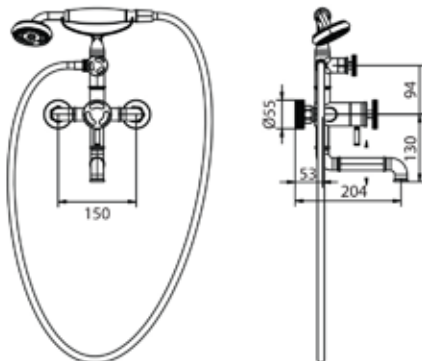

BF5701PX BK
Tub filler supplied with hand shower with wheel type handles