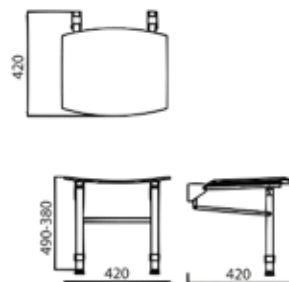

SB003SWR

Flip-up shower seat with legs