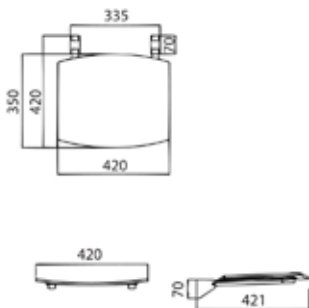

SB003SW

Flip-up shower seat