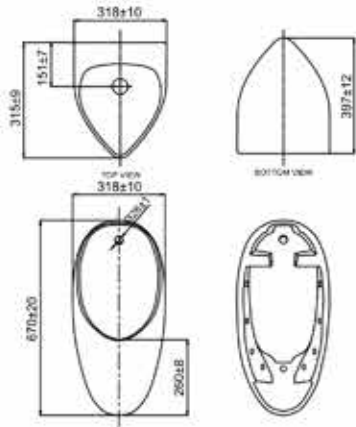

U8827BT

Wall mount back inlet urinal
with spreader
L315 x W318 x H670 mm