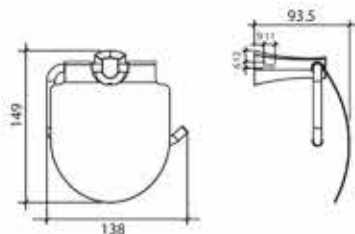

D53070
Dish type Soap holder
L130 x W116.5 x H44 mm

D53020
Towel bar
L634 x W70 x H30 mm

D53090*
Toilet brush with holder
L145 x W119 x H352 mm

D53062
Toilet paper holder with cover
L138 x W93.5 x H149 mm