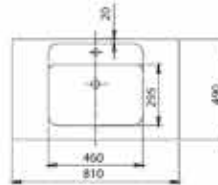

L4672

Countertop Wash Basin
L810 x W490 x H175 mm