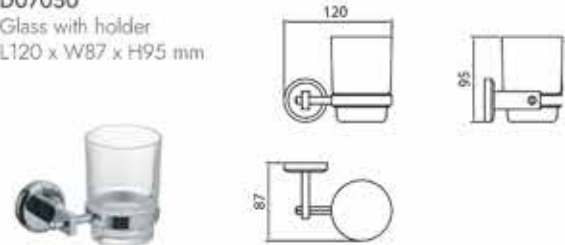

D07050

Glass with holder
L120 x W87 x H95 mm