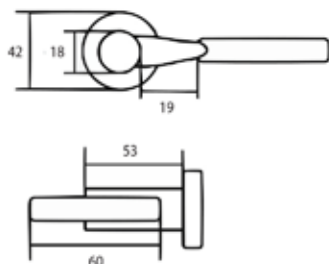

BA580CS
Everglades accessories set

BA588
Toilet paper holder with cover
L115 x H111mm

BA586
Robe hook
L43 x W48 x H43mm

BA582
Glass with holder
L126 x W687 x H96mm

BA583
Towel ring
L155 x H155mm

BA581
Soap holder
L115 x W132mm