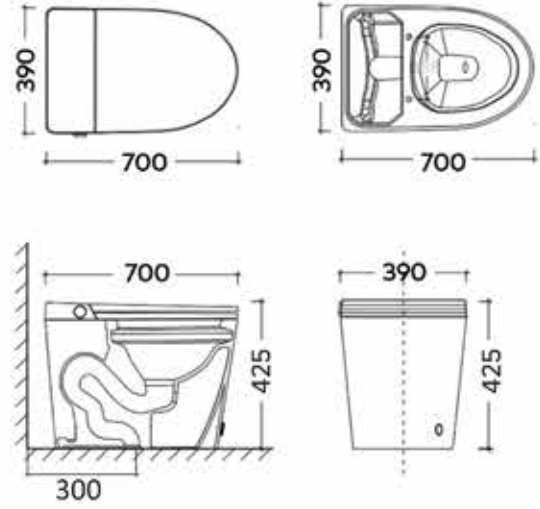

U-shaped Comfortable Seat Ring.

- Heated Seat
- Blower
- Foot Flushing
- Panel Display

Massive Performance Without Water Pressure Limit

- Anti Power Surge Protection
- No Pressure Required
- Mini UV Light
- Bubble Wash

Automatic Induction Technology

- Auto Flushing
- Self-Cleaning
- Bidet Nozzle
- Silent Self Close Seat and Cover