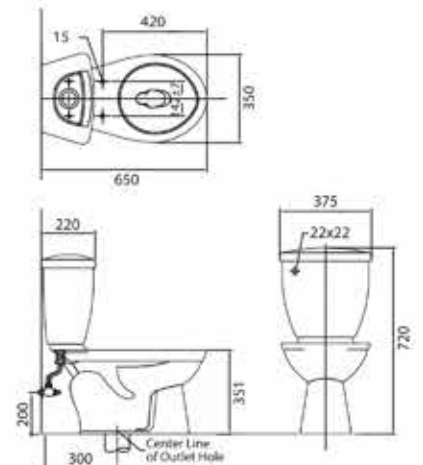

Seira II

Seira is about variety and contrasts. Seira is enough for the daily living of the people in a hustle, with its comfort and function combined.