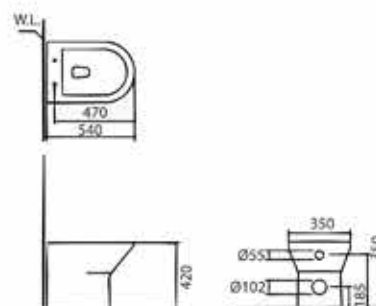

Concealed Cisterns

BRIZO

C0493P
Wall mount concealed cistern
type water closet
L510 x W360 x H350 mm

C0543P
Floor mount concealed cistern
cistern type water closet
L540 x W350 x H420 mm

BADEN

C5517P
Floor mount concealed cistern
type water closet
L568 x W360 x H390 mm