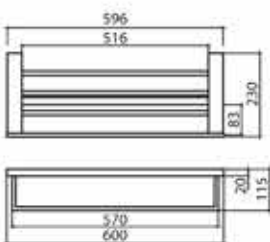

BA2162M BK
Toilet paper holder