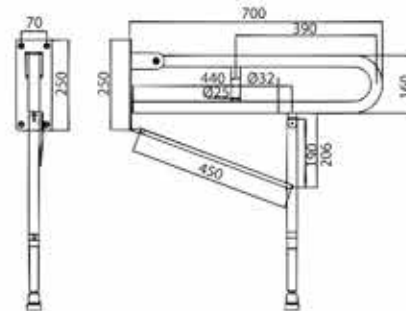

SB140R-70

Stainless Steel Flip-up type grab bar with leg
Available Sizes: 700 mm