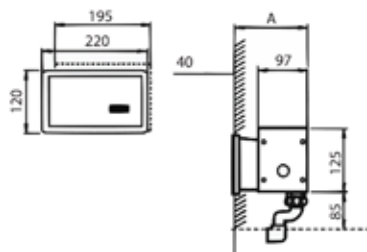

AF504
AC220V concealed 3.8 LPF
urinal flush sensor