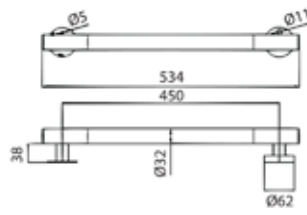

GB145-30 (40, 45, 60)

ABS Straight type grab bar

Available Sizes: 300 mm, 450 mm, 600 mm

GB745-60

ABS L-type grab bar

Available Sizes: 600 mm

SB145-70

Flip-up type grab bar