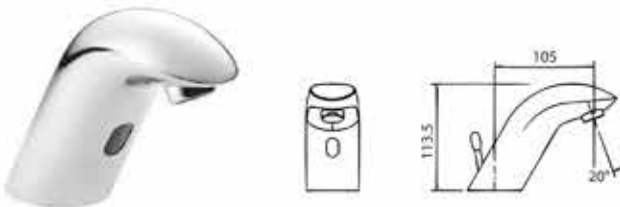

Metering Faucets

LF3311PX

Basin metering faucet supplied with complete fittings

LF200CPX

Basin metering faucet supplied with complete fittings

Bathtub Collection

Calm your senses and feel the relaxing water waves in the bathtub. Soothe and rinse away all your worries, replacing them with vibrant vibes for a fresh start.