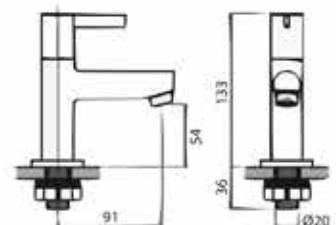

Raven

Contrast to its simple design, Raven is mysterious in nature. It can take many forms, and the series can fit in any design structure. Raven can communicate an array of ambience, ranging from the simplest to the extremes.