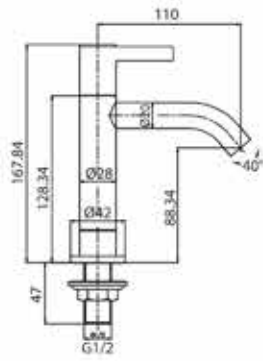

LF001HPX
In-wall bib tap

LF005PX
Basin faucet supplied with complete fittings

LF002HPX
In-wall elongated bib tap

LF008PX
Basin faucet supplied with complete fittings

LF006PX

Elongated basin faucet supplied with complete fittings