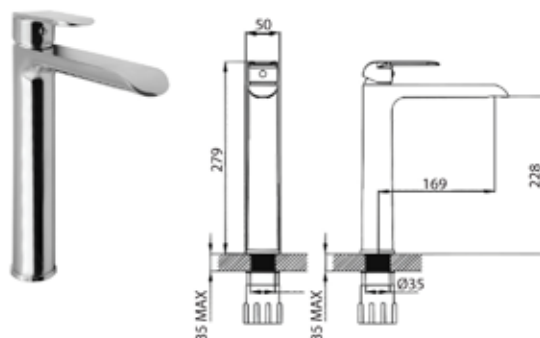

LF15431PX

Basin mixing faucet supplied with complete fittings