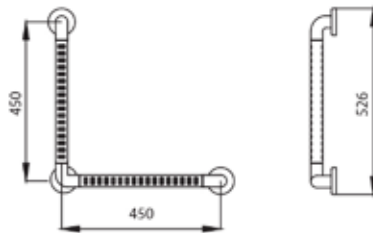

GB100-30(40, 45, 60)
Anti-Bacterial ABS Straight type grab bar
Available Sizes: 300 mm, 450 mm, 600 mm

GB400-45(60)
Anti-Bacterial ABS L-type grab bar
Available Sizes: 450 mm, 600 mm

GB500-50
Anti-Bacterial ABS 120° type grab bar
Available Sizes: 600 mm