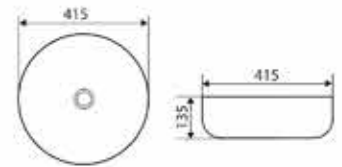

L5040

Ceramic Vessel Type Art Basin
with Black Outer Color
L460 x W330 X H135 mm

L6040

Ceramic Vessel Type Art Basin
with Black Pattern
L415 x W415 X H135 mm

L9208D2

Concrete Vessel Type Art Basin
L582 x W360 x H150 mm