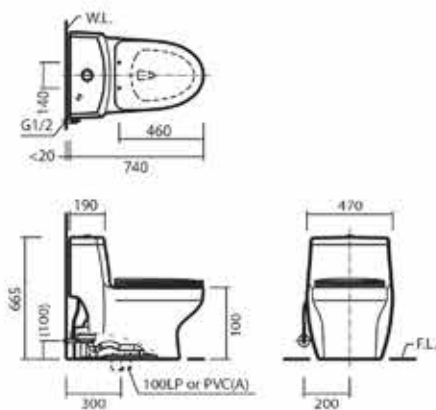

C660PB

One Piece Push Button Dual Flush Watercloset
L740 x W470 x H665 mm

L6665S

Counter-top Wash Basin
L650 x W478 x H192 mm
Ø35 mm Faucet Hole

Eton

Eton signifies strong elegance. Clean geometric lines exemplify power and strength, capturing simple sophistication and modern minimalism in its design.