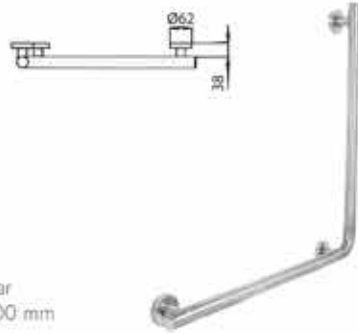

GB145-30 (40, 45, 60)

ABS Straight type grab bar

Available Sizes: 300 mm, 450 mm, 600 mm

GB745-60

ABS L-type grab bar

Available Sizes: 600 mm

SB145-70

Flip-up type grab bar

Available Sizes: 700 mm

GB945U2-55

3U urinal grab bar

Alesia

Alesia comes in a brushed finish, accumulating less finger prints providing easier cleaning, and durability.

GB143-30 (40, 45, 60)

Stainless Steel straight type grab bar
Available Sizes: 300 mm, 450 mm, 600 mm