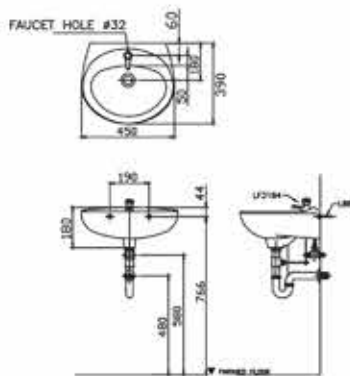

L61

Wall Hung Wash Basin
L480 x W390 x H175 mm

EDEN

L59

Wall Hung Wash Basin
L450 x W390 x H180 mm

Faucet Collection

These pieces of fixtures are a spectacle to see. The simple splashes of water coming out of a faucet tickles sparks of joy in our senses.