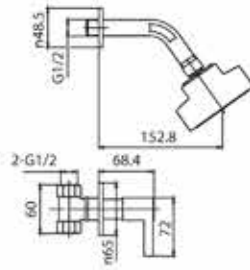

BF020PX

Concealed Bath Shower