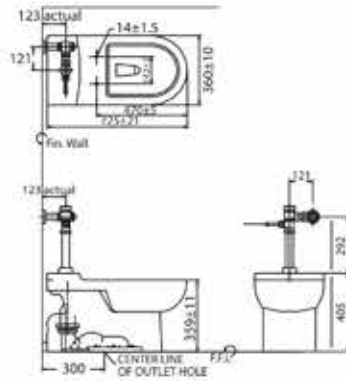

C5516P
Wall mount concealed cistern
type water closet
L550 x W355 x H330 mm

Flush Valve Water Closets

ETON

C4510FV

Flush valve type water closet
L725 x W360 x H405 mm

OSIRIS

C402FV

Flush valve type water closet
L435 x W370 x H380 mm