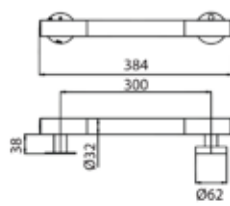

GB145-30 (40, 45, 60)

ABS Straight type grab bar

Available Sizes: 300 mm, 450 mm, 600 mm

GB745-60

ABS L-type grab bar

Available Sizes: 600 mm

SB145-70

Flip-up type grab bar