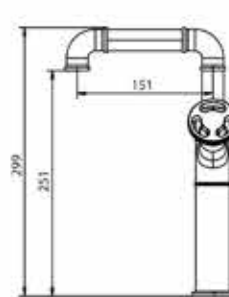

LF5707PX BK
Basin mixing faucet with
dual wheel type handles