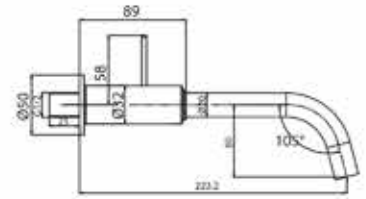

LF007HPX

In-wall elongated basin faucet