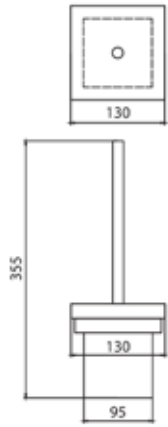

BA2190M BK
Toilet brush with holder