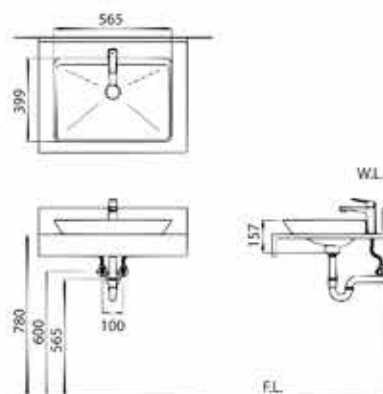

L34
Countertop Wash Basin
L565 x W399 x H157 mm