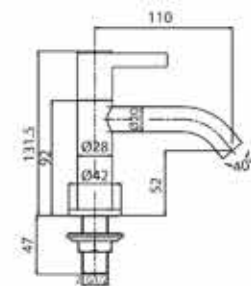

Raven

Contrast to its simple design, Raven is mysterious in nature. It can take many forms, and the series can fit in any design structure. Raven can communicate an array of ambience, ranging from the simplest to the extremes.