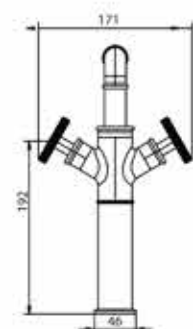

LF5706PX BK
Centerset basin mixing faucet
with wheel type handles

LF5706PX DG
Centerset basin mixing faucet
with wheel type handles

LF5707PX BK
Basin mixing faucet with
dual wheel type handles

LF5707PX DG
Basin mixing faucet with
dual wheel type handles