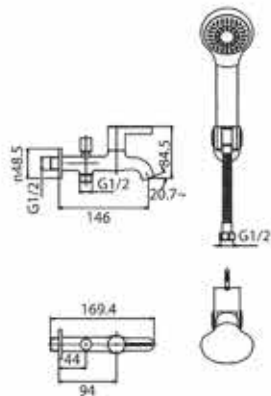

BF017PX

Bath faucet with hand shower set