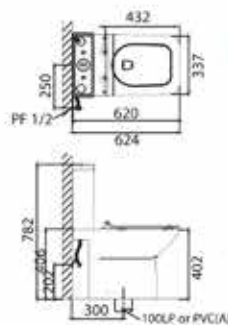

Brizo

Let the breeze in and embrace the comfort of Brizo Series. Brizo gives your bathroom a trendy and refreshing vibe. Its smooth lines are easy on the eyes will surely bring utmost relaxation in your stay.

CS5060

Close Coupled Push Button Dual
Flush Watercloset
L620 x W378 x H782 mm
3/4" 8 LPF | Rimless Siphon Jet
300 mm rough-in