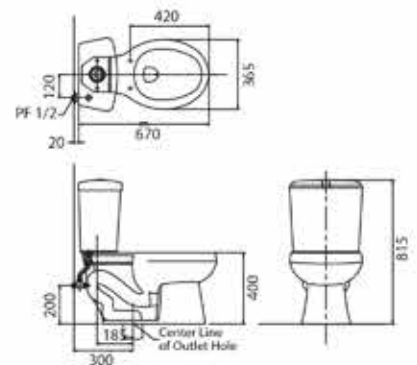

Titan

As powerful as it sounds, Titan is the deity of the bathroom. Exhibiting massive water-saving features. Titan is a fusion of economical practicality in a grand physique.