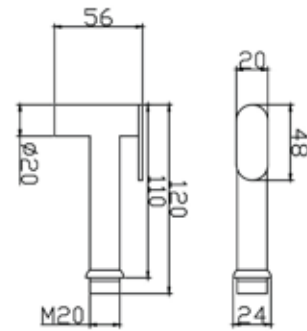

Alea soap holder
L145 x W106 x H55 mm

BA338

Alea toilet paper holder with cover
L155 x W135 x H118 mm

BA4018

Shower rail with hand shower holder
L54 x W98 x H700 mm

BT593P

Stainless steel bidet spray
L56 x W20 x H120 mm