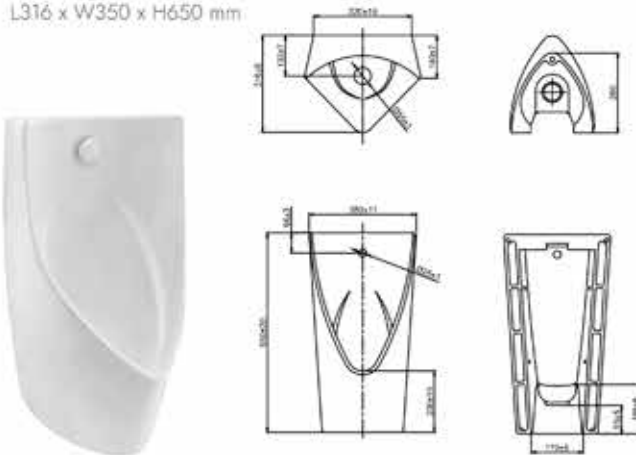

U288

Wall hung urinal
L316 x W350 x H650 mm

U28N

Back inlet wall hung urinal
L430 x W335 x H660 mm

KOHOUTEK

U28

Top inlet wall hung urinal
L460 x W335 x H745 mm

BENNETT