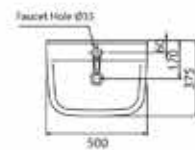

CS6818F
 Close Coupled Push Button Dual
 Flush Watercloset
 L670 x W365 x H815 mm
 3/4.8 LPF

LF60L

Wash Basin with Long Pedestal
L500 x W375 x H790 mm

LF60S

Wash Basin with Short Pedestal
L500 x W375 x H459 mm