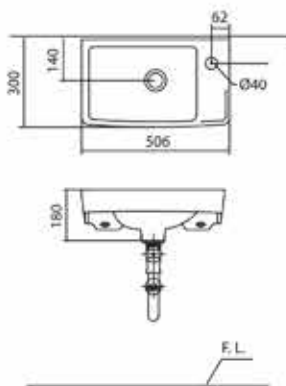

L50
Wall-Hung Wash Basin
L506 x W300 x H180 mm