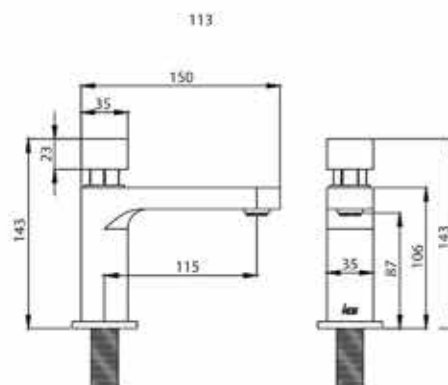

LF200CPX

Basin metering faucet supplied with complete fittings