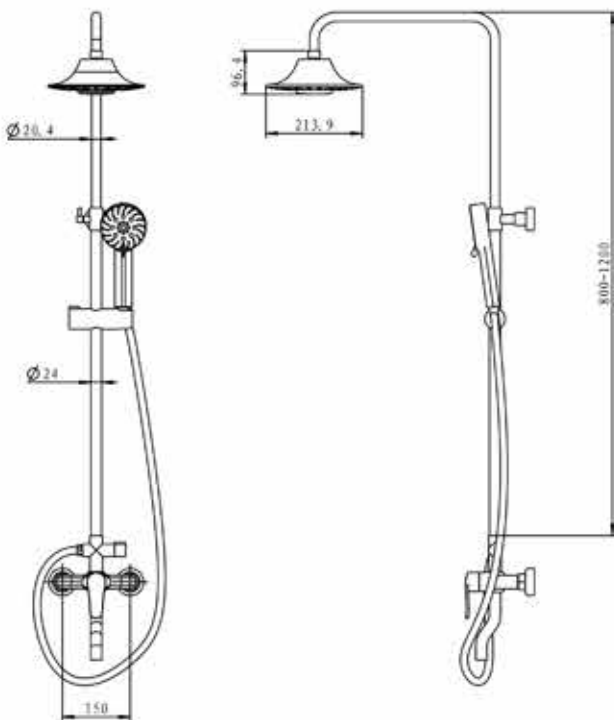

BF5808PX

Helki exposed mixing shower set with detachable bluetooth speaker