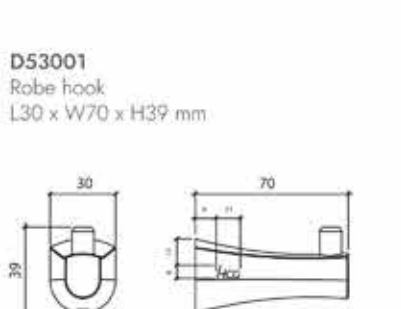

D53070
Dish type Soap holder
L130 x W116.5 x H44 mm

D53020
Towel bar
L634 x W70 x H30 mm

D53090*
Toilet brush with holder
L145 x W119 x H352 mm

D53062
Toilet paper holder with cover
L138 x W93.5 x H149 mm