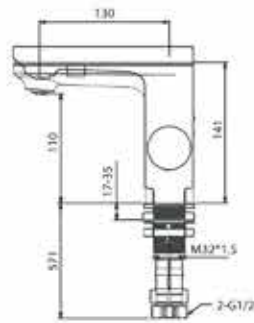

LF3301PX AW

Helki multi function wash basin mixing faucet with temperature display