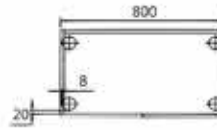

LCA8056

Vanity Cabinet
L800 x W470 x H780 mm