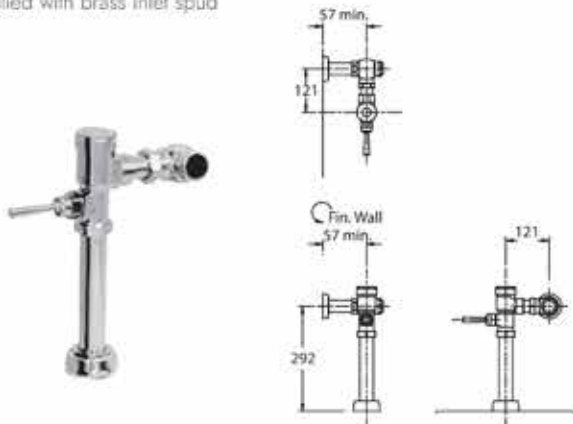

111-1.28P*

Exposed 4.8 LPF flush valve fitting for water closet supplied with brass inlet spud