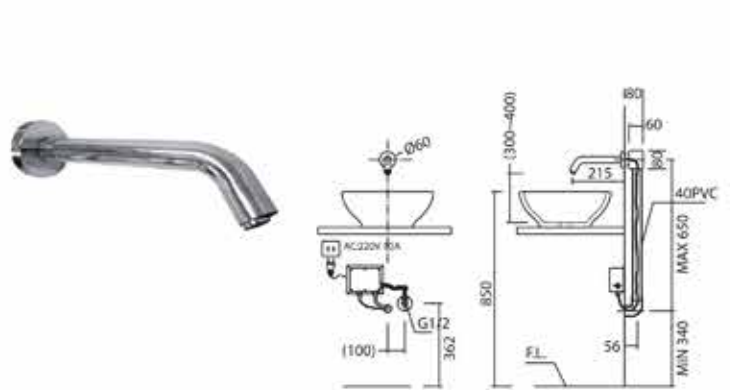

AF2095PX

DC/AC type wall mounted sensor faucet supplied with complete fittings