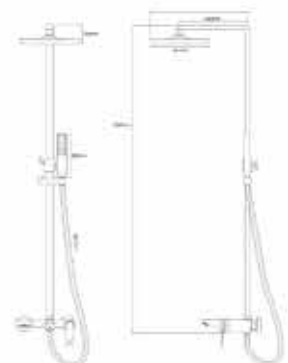

BF5009PX

Mixing Shower Set with telephone shower and 8" rain shower