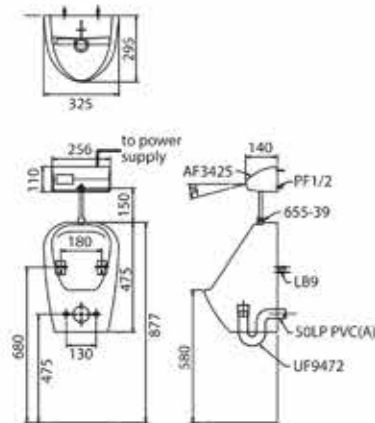

Wall mount back inlet urinal
with spreader
L315 x W318 x H670 mm

TERESA

U882PWD

Teresa Wall mount back inlet urinal
L397 x W318 x H670 mm

HALLEY

U999

Top inlet wall hung urinal
L335 x W290 x H480 mm

XENO