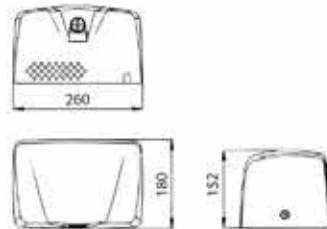

HD5003B

AC220V 50/60Hz Automatic stainless steel brushed hand dryer with carbon brush motor
L260 x W152 x H180 mm