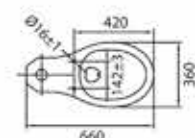

C6816FFV

Flush Valve Watercloset
L660 x W360 x H370 mm