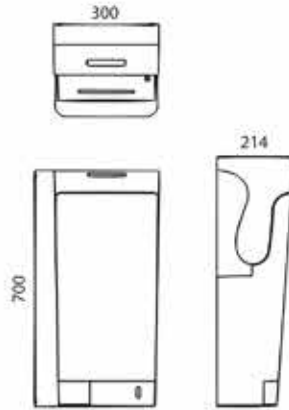

HD4003

AC220V 50/60Hz Automatic hand dryer with carbon brush motor
L153 x W162 x H282 mm

SD1003

Wall mount soap dispenser
L77 x W68 x H240 mm

HD7001

AC220V 50/60Hz Automatic Jet Hand
Dryer with DC brushless motor
L300 x W214 x H700 mm