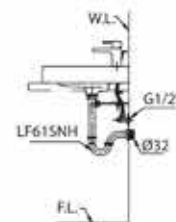

L4532
Countertop Wash Basin
L600 x W475 x H155 mm