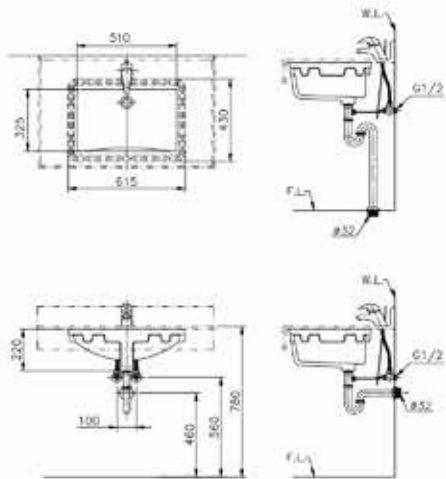

TERRA

L8029

Vessel Type Wash Basin
L373 x W485 x H135 mm

VERGE

L33
Countertop Wash Basin
L566 x W403 x H157 mm

L34
Countertop Wash Basin
L565 x W399 x H157 mm

XENO

L11
Countertop Wash Basin
L540 x W397 x H138 mm