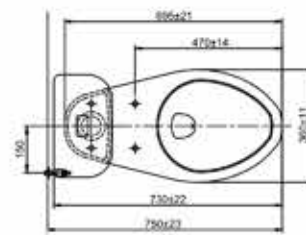

CS995RPB

Close Coupled Push Button
Single Flush Watercloset
L730 x W360 x H737 mm
3/4, 8 LPF | Siphon Wash
300 mm rough in