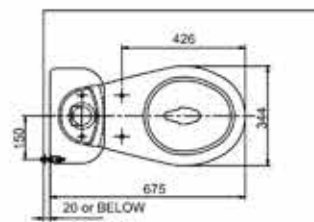

CS998RPB

Close Coupled Push Button Single
Flush Watercloset with Soft
Closing Seat And Cover
L675 x W344 x H743 mm
3/4.8 LPF | Wash Down
300 mm rough in