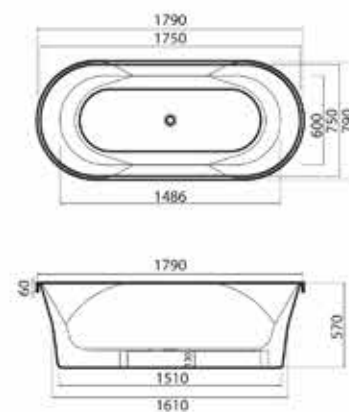

FREE-STANDING BATHTUB

F8027

Eclipse 1,7m free standing bathtub
L1790 x W790 x H570mm

F8028
Barcelona 1.8m free standing
acrylic bathtub
L1740 x W800 x H520mm

RECESSED BATHTUB

F8150/F8170

Jupiter 1.5/1.7m recessed acrylic bathtub with grab bar and knob type brass drain system
L1500 x W750 x H480mm/ L1700 x W800 x H480mm