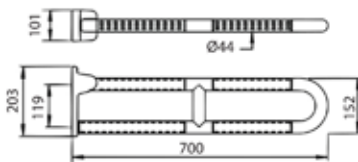

SB100-70
Anti-Bacterial ABS Flip-up type grab bar
Available Sizes: 700 mm