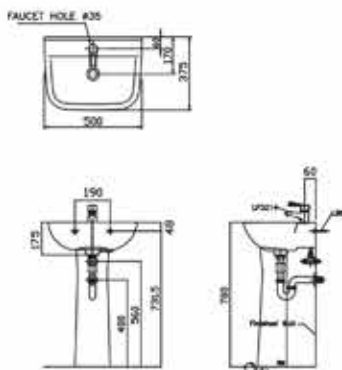

SATURN II

LF61L

Wash Basin with Long Pedestal
L500 x W375 x H780 mm