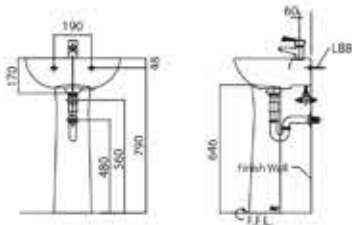

LF60L

Wash Basin with Long Pedestal
L500 x W375 x H790 mm