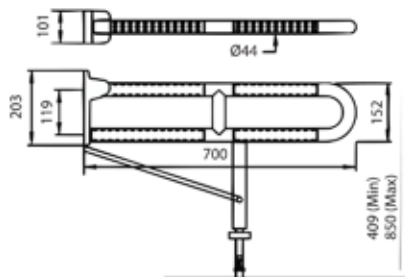

SB100-70
Anti-Bacterial ABS Flip-up type grab bar
Available Sizes: 700 mm