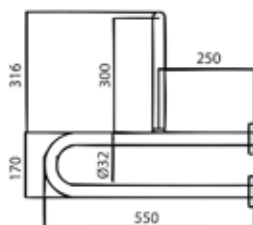

SB145-70

Flip-up type grab bar

Available Sizes: 700 mm