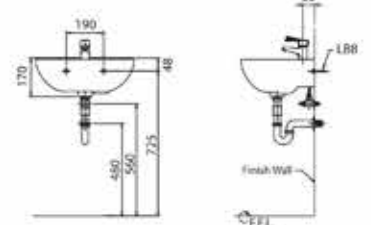

CS6818F
 Close Coupled Push Button Dual
 Flush Watercloset
 L670 x W365 x H815 mm
 3/4.8 LPF

LF60L

Wash Basin with Long Pedestal
L500 x W375 x H790 mm

LF60S

Wash Basin with Short Pedestal
L500 x W375 x H459 mm