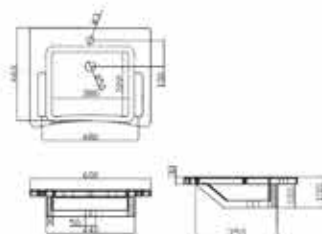

L004S

Teresa synthetic stone wash basin
with ergonomic gripping slots
L460 x W600 x H130 mm