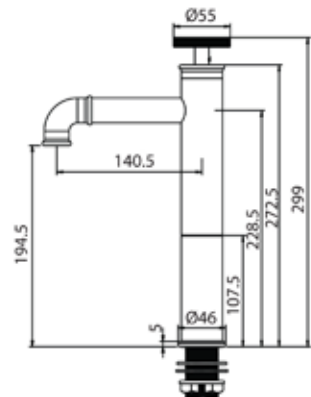

LF5702PX BK
Basin mixing faucet with wheel type handles

LF5702PX DG
Basin mixing faucet with wheel type handles