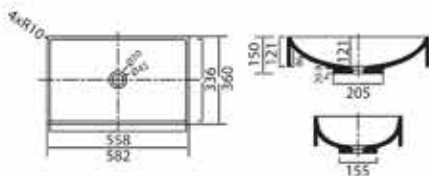

L5040

Ceramic Vessel Type Art Basin
with Black Outer Color
L460 x W330 X H135 mm

L6040

Ceramic Vessel Type Art Basin
with Black Pattern
L415 x W415 X H135 mm

L9208D2

Concrete Vessel Type Art Basin
L582 x W360 x H150 mm