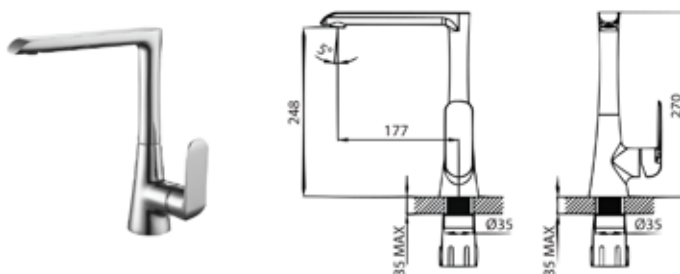

KF56431PX

Kitchen mixing faucet supplied with complete fittings