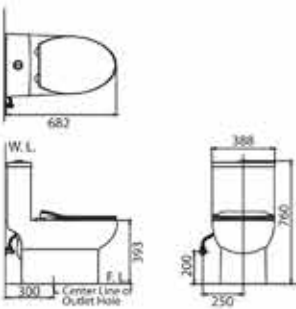

Water closet Collection