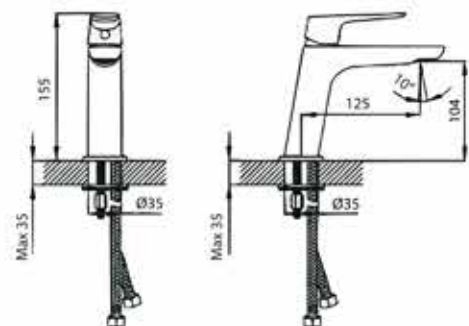

Enoch

A quality faucet, Enoch is simple yet offers uncompromising comfort. It makes washing truly pleasurable for you and will provide utmost relaxation too.

LF16477PX
Basin mixing faucet supplied with complete fittings