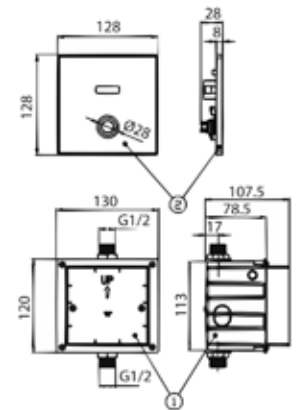

AFD3200
AC/DC concealed ≥1 LPF
urinal flush sensor