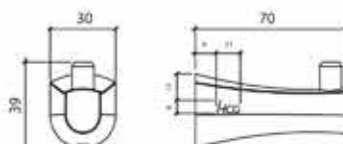

D53001
Robe hook
L30 x W70 x H39 mm