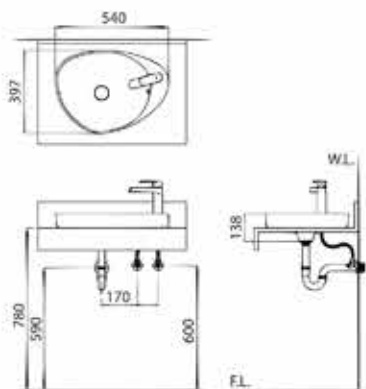

L34
Countertop Wash Basin
L565 x W399 x H157 mm