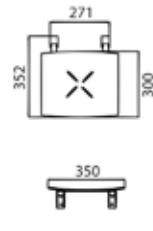

SB001A-W

Flip-up shower seat