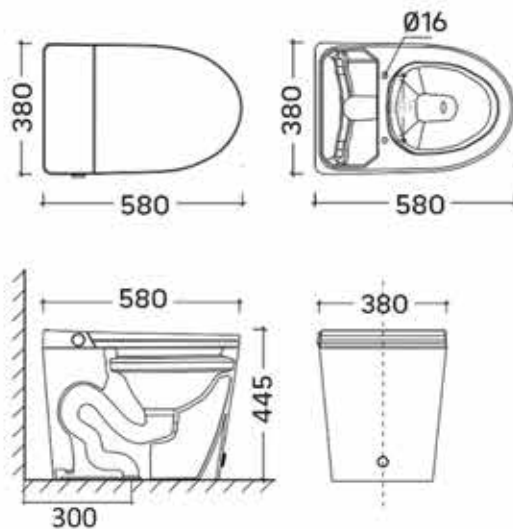

**Small Size
Large Performance**

No water pressure limitation
High strength and high toughness pressurized water storage tank can solve the problem that the toilet has no impulse due to insufficient water pressure. It has strong high-speed sewage discharge impulse and no time zone limitation

New Intelligent Heating System

Other

- Water and electricity are not isolated, sometimes hot and sometimes cold
- Susceptible to bacteria

Smart - T

- Water and electricity isolation, constant water temperature
- Fresh water is clean and safe