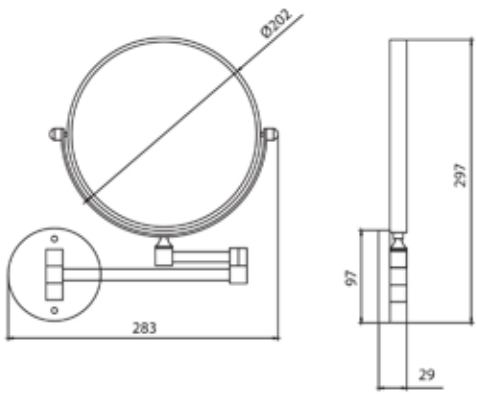

BA2190M BK
Toilet brush with holder