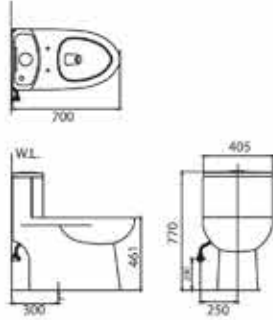

Water closet Collection