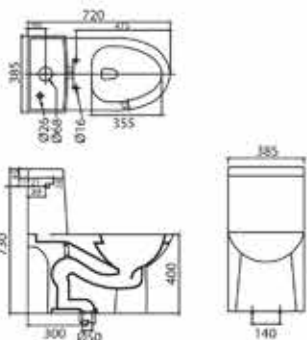

Water closet Collection