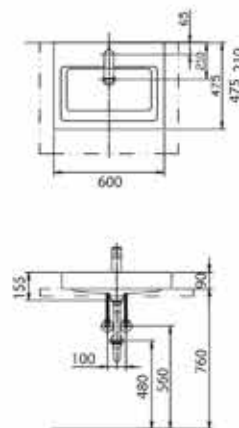

C402FV
Flush Valve Watercloset
L435 x W370 x H380 mm
Wash Down
300 mm rough in