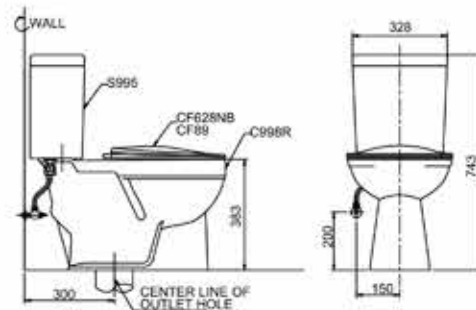

Close Coupled Push Button
Single Flush Watercloset
L730 x W360 x H737 mm
3/4, 8 LPF | Siphon Wash
300 mm rough in

Cezanne II

Cezanne is about lines, curves, and most of all, function. Cezanne is one of the bathroom must-haves, with its basic and ideal features.

Alesso II

Alesso series can complete your needs in the bathroom. This close-coupled push button water closet is in two different forms, giving one more choice to select from.

CS998RPB

Close Coupled Push Button Single
Flush Watercloset with Soft
Closing Seat And Cover
L675 x W344 x H743 mm
3/4.8 LPF | Wash Down
300 mm rough in