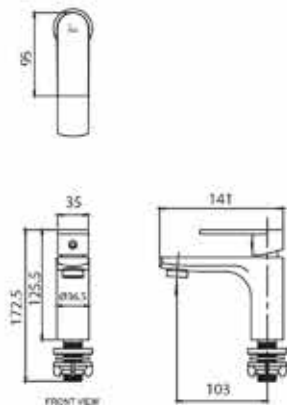

Polished structure and longer spouts come to life with Vita, with faucets and showerheads for rejuvenation like no other. Vita's versatile style matches classic to atypical bathrooms. Its elegance is vibrant enough for one to appreciate simplicity at its finest form.

Vita

LF3203PX
Basin faucet supplied
with complete fittings