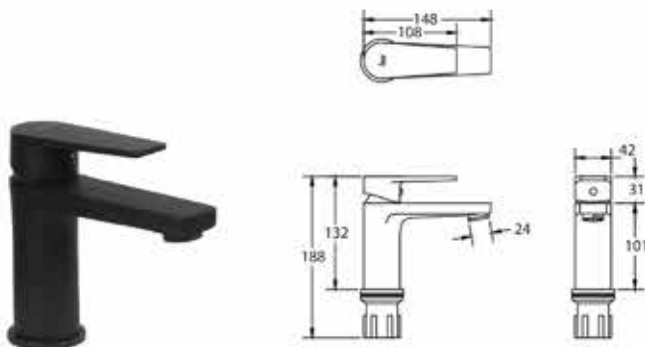

LF16421PX BK
Basin mixing faucet supplied with complete fittings