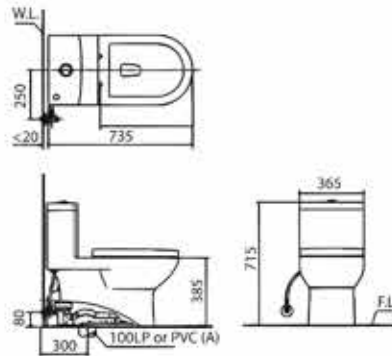

C4520T

One Piece Push Button Dual Flush
Watercloset
L735 x W365 x H715 mm
3/4.8 LPF | Siphon Jet
300 mm rough in