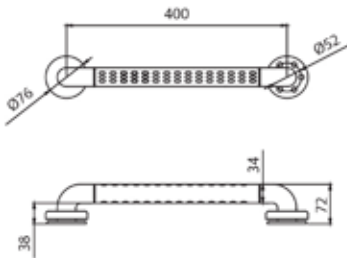

GB100-30(40, 45, 60)
Anti-Bacterial ABS Straight type grab bar
Available Sizes: 300 mm, 450 mm, 600 mm

GB400-45(60)
Anti-Bacterial ABS L-type grab bar
Available Sizes: 450 mm, 600 mm

GB500-50
Anti-Bacterial ABS 120° type grab bar
Available Sizes: 600 mm