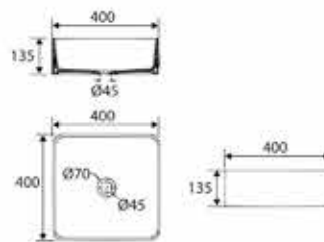

L3721

Thin Rim Vessel Type Wash
Basin
L400 x W400 x H135 mm