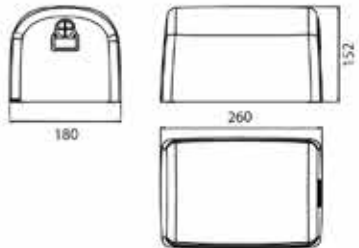

HD5013B

AC220V 50/60Hz Automatic stainless steel brushed hand dryer with carbon brush motor
L152 x W180 x H260 mm