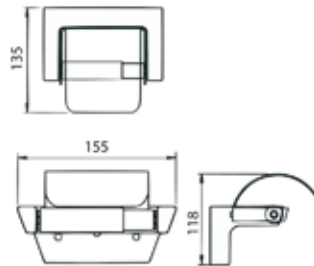

Alea soap holder
L145 x W106 x H55 mm

BA338

Alea toilet paper holder with cover
L155 x W135 x H118 mm

BA4018

Shower rail with hand shower holder
L54 x W98 x H700 mm

BT593P

Stainless steel bidet spray
L56 x W20 x H120 mm