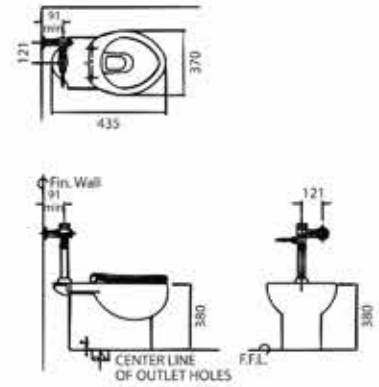

C5516P
Wall mount concealed cistern
type water closet
L550 x W355 x H330 mm

Flush Valve Water Closets

ETON

C4510FV

Flush valve type water closet
L725 x W360 x H405 mm

OSIRIS

C402FV

Flush valve type water closet
L435 x W370 x H380 mm