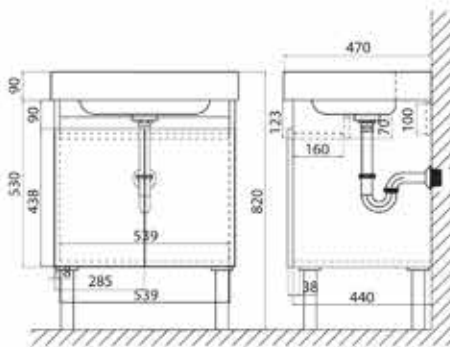

C402FV
Flush Valve Watercloset
L435 x W370 x H380 mm
Wash Down
300 mm rough in