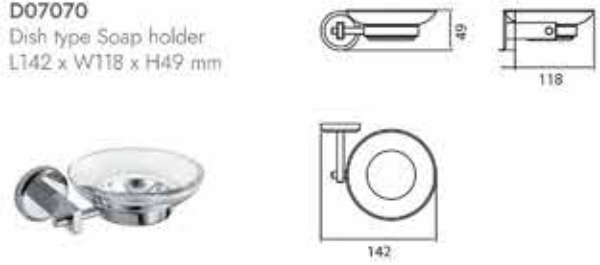

D53001
Robe hook
L30 x W70 x H39 mm

Eton

Eton exudes elegance. The minimalistic, polished and organized ambience in your haven.

D07060

Toilet paper holder with cover
L146 x W72 x H145 mm

D07070

Dish type Soap holder
L142 x W118 x H49 mm