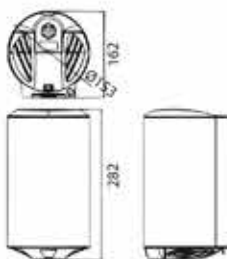

HD4003

AC220V 50/60Hz Automatic hand dryer with carbon brush motor
L153 x W162 x H282 mm