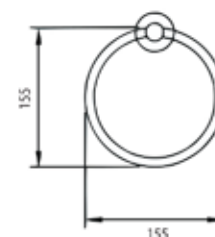

BA580CS
Everglades accessories set

BA588
Toilet paper holder with cover
L115 x H111mm

BA586
Robe hook
L43 x W48 x H43mm

BA582
Glass with holder
L126 x W687 x H96mm

BA583
Towel ring
L155 x H155mm

BA581
Soap holder
L115 x W132mm