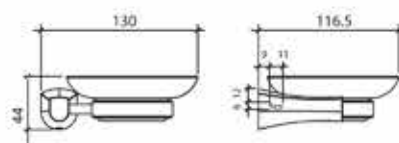

D53070
Dish type Soap holder
L130 x W116.5 x H44 mm