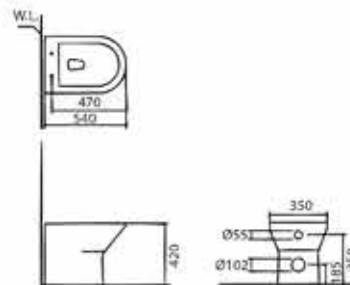

C0543

Floor Mount Concealed Cistern
Watercloset
L540 x W350 x H420 mm
Siphon Wash
185 mm rough in