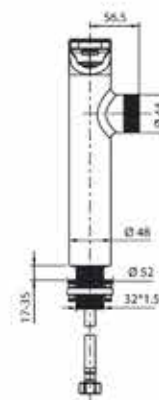

AF3211ACPX BK

Helki AC220V 60Hz elongated sensor type faucet with temperature indicating lighting ring