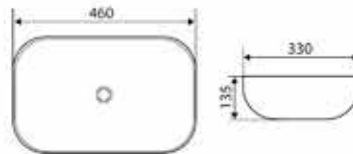

L5040

Ceramic Vessel Type Art Basin
with Black Outer Color
L460 x W330 X H135 mm

L6040

Ceramic Vessel Type Art Basin
with Black Pattern
L415 x W415 X H135 mm

L9208D2

Concrete Vessel Type Art Basin
L582 x W360 x H150 mm