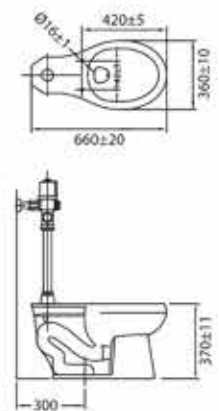

TITAN

C6811FV

Flush valve type water closet
L700 x W365 x H400 mm

TITAN JR.

C6816FFV

Flush valve type water closet
L660 x W360 x H370 mm

Flush Valve Fittings

AF102VCP / AF102VDP