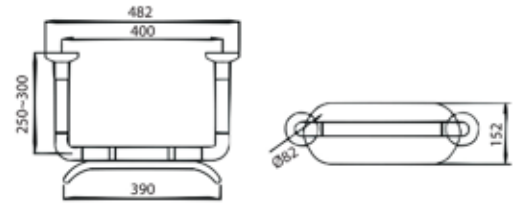

GB900A1-73
Anti-Bacterial ABS Floor-to-wall, L-type grab bar

GB900U2-56
Anti-Bacterial ABS 3U urinal grab bar with leg

GB700-73
Anti-Bacterial ABS Wall-to-wall type grab bar
Available Sizes: 730 mm

SB020
Back Cushion