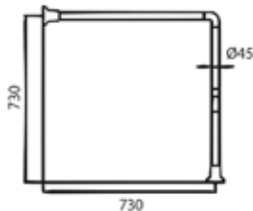

GB900U2-56
Anti-Bacterial ABS 3U urinal grab bar with leg