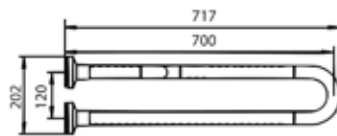

GB900A1-73
Anti-Bacterial ABS Floor-to-wall, L-type grab bar

GB900U2-56
Anti-Bacterial ABS 3U urinal grab bar with leg

GB700-73
Anti-Bacterial ABS Wall-to-wall type grab bar
Available Sizes: 730 mm

SB020
Back Cushion