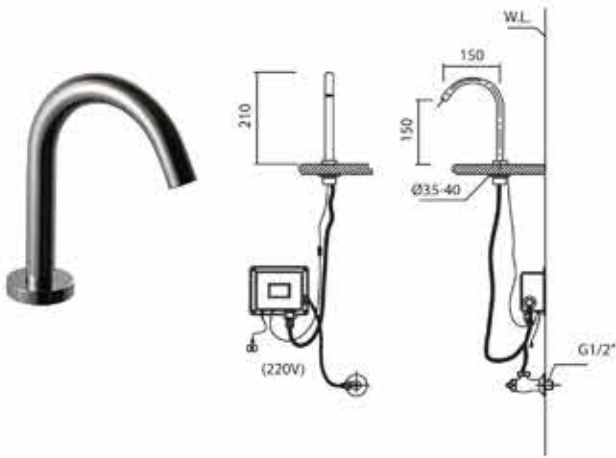

DC/AC type sensor faucet supplied with complete fittings

AF2095PX

DC/AC type wall mounted sensor faucet supplied with complete fittings

AF303APX/AF303HPX

DC/AC type sensor faucet supplied with complete fittings