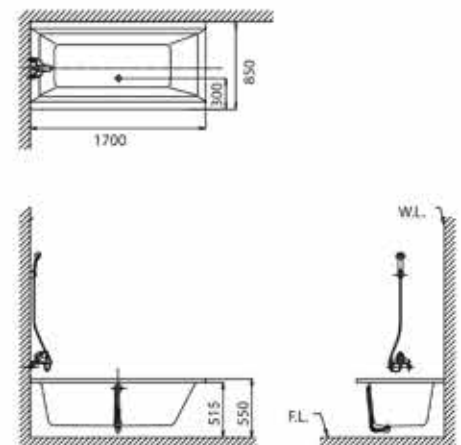

F6670
1.7m recessed acrylic bathtub with knob type brass
drain system
L1700 x W820 x H385mm

F1700

1.7m recessed acrylic bathtub with knob type brass drain system
L1700 x W850 x H550mm