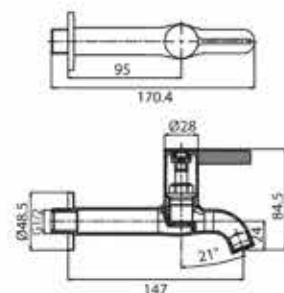

LF002HPX
In-wall elongated bib tap