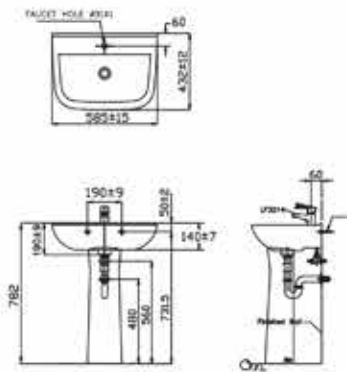

WASH BASIN COLLECTION

LF70L

Wash Basin with Long Pedestal
L585 x W425 x H782 mm