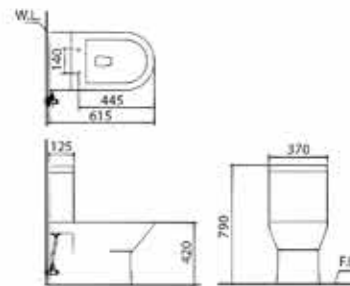

CS1223B

Close Coupled Push Button Dual
Flush Watercloset
L615 x W370 x H790 mm
3/4.8 LPF | Rimless Siphon Jet
300 mm rough-in