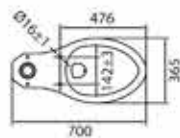

C6811FV

Flush Valve Watercloset
L700 x W365 x H400 mm