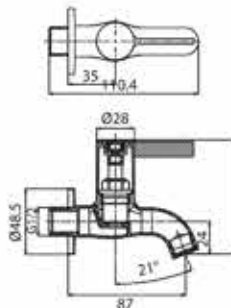

Raven

Contrast to its simple design, Raven is mysterious in nature. It can take many forms, and the series can fit in any design structure. Raven can communicate an array of ambience, ranging from the simplest to the extremes.