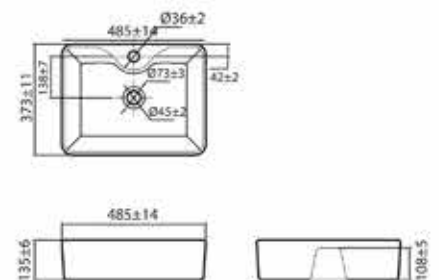

TERRA

L8029

Vessel Type Wash Basin
L373 x W485 x H135 mm