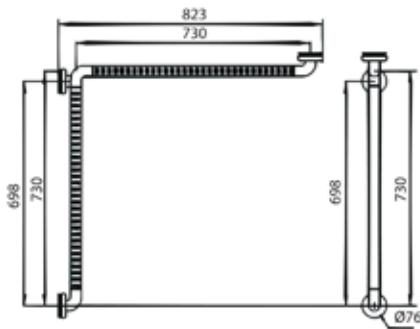

GB900A1-73
Anti-Bacterial ABS Floor-to-wall, L-type grab bar

GB900U2-56
Anti-Bacterial ABS 3U urinal grab bar with leg

GB700-73
Anti-Bacterial ABS Wall-to-wall type grab bar
Available Sizes: 730 mm

SB020
Back Cushion