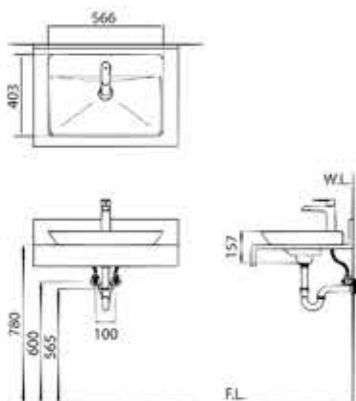

VERGE

L33
Countertop Wash Basin
L566 x W403 x H157 mm