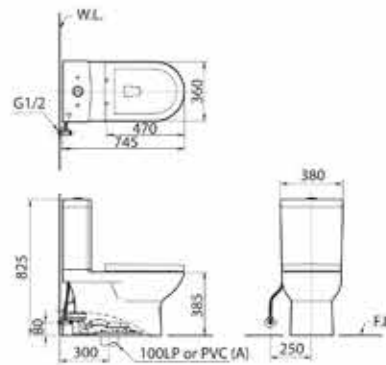

CS4510Q

Close Coupled Push Button Dual Flush
Watercloset
L745 x W380 x H825 mm
3/4.8 LPF | Siphon Wash
300 mm rough in