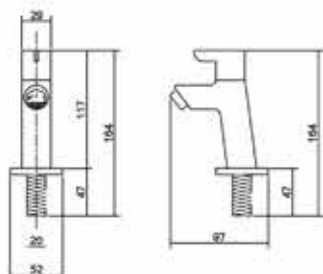

LF3191PX
Single Lever Basin Faucet
L97 x W52 x H117 mm