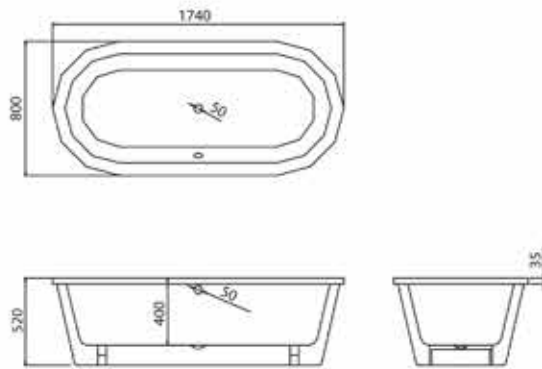

FREE-STANDING BATHTUB

F8027

Eclipse 1,7m free standing bathtub
L1790 x W790 x H570mm

F8028
Barcelona 1.8m free standing
acrylic bathtub
L1740 x W800 x H520mm

RECESSED BATHTUB

F8150/F8170

Jupiter 1.5/1.7m recessed acrylic bathtub with grab bar and knob type brass drain system
L1500 x W750 x H480mm/ L1700 x W800 x H480mm