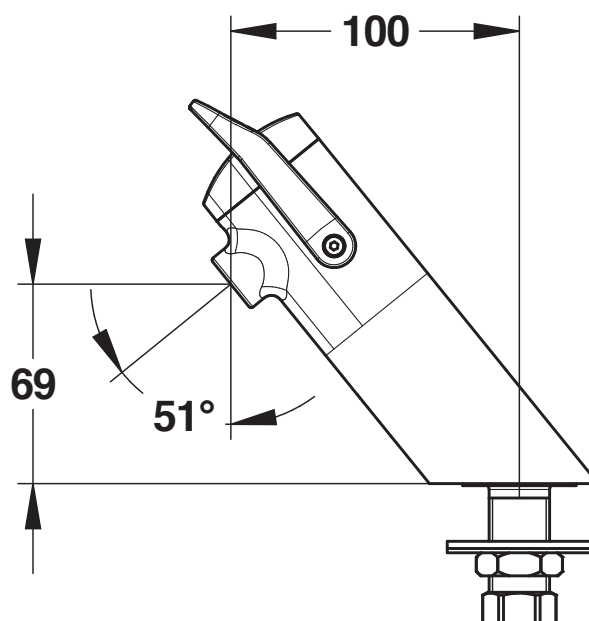

**Range:** Washbasin single self-closing tap

**Ref:** 64703 - PRESTO NEO DUO deck-mounted - Single timed-flow - 1.9L/min (PRESTOGREEN)

#### > Working pressure:

- 1 to 5 bar

#### > Flow:

- 1.9L/mn with flow regulator
- Anti water-hammer system

#### > Hydraulic supply:

- G 1/2" x 40