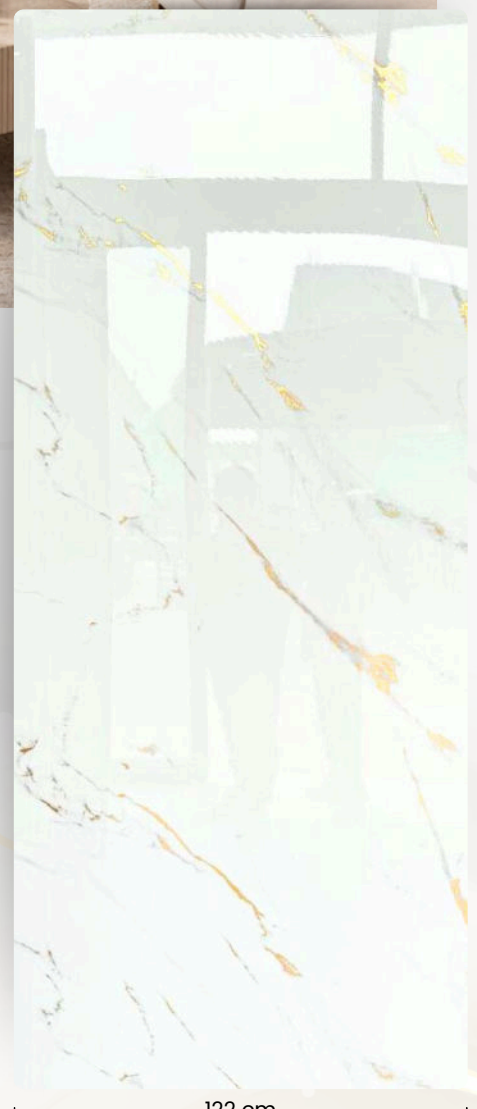

CLASSIC MARBLE

UV PANEL - UG SERIES

290 cm

122 cm

UG - 21

Tebal : 3 mm
Panjang : 290 cm
Lebar : 122 cm
Bahan : PVC

CLASSIC MARBLE

UV PANEL - UG SERIES