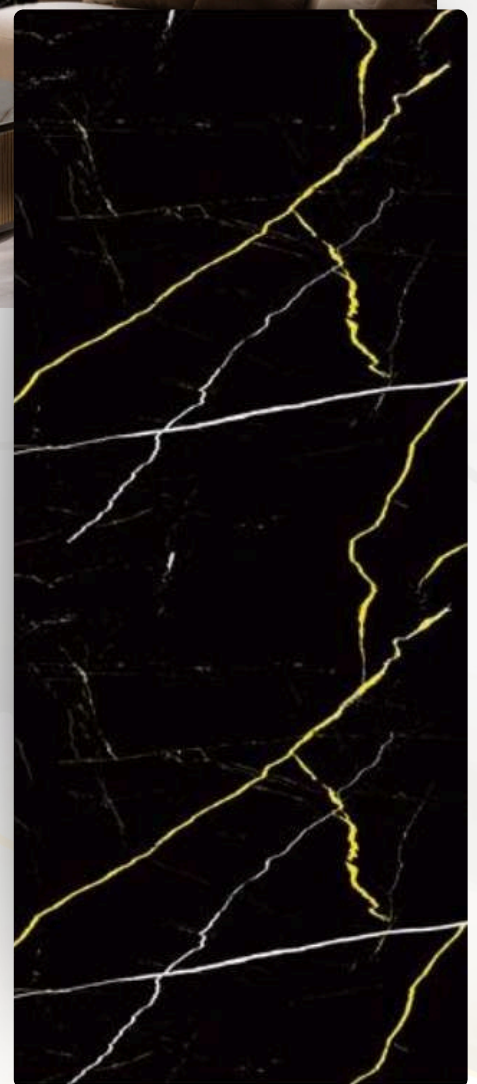

290 cm

122 cm