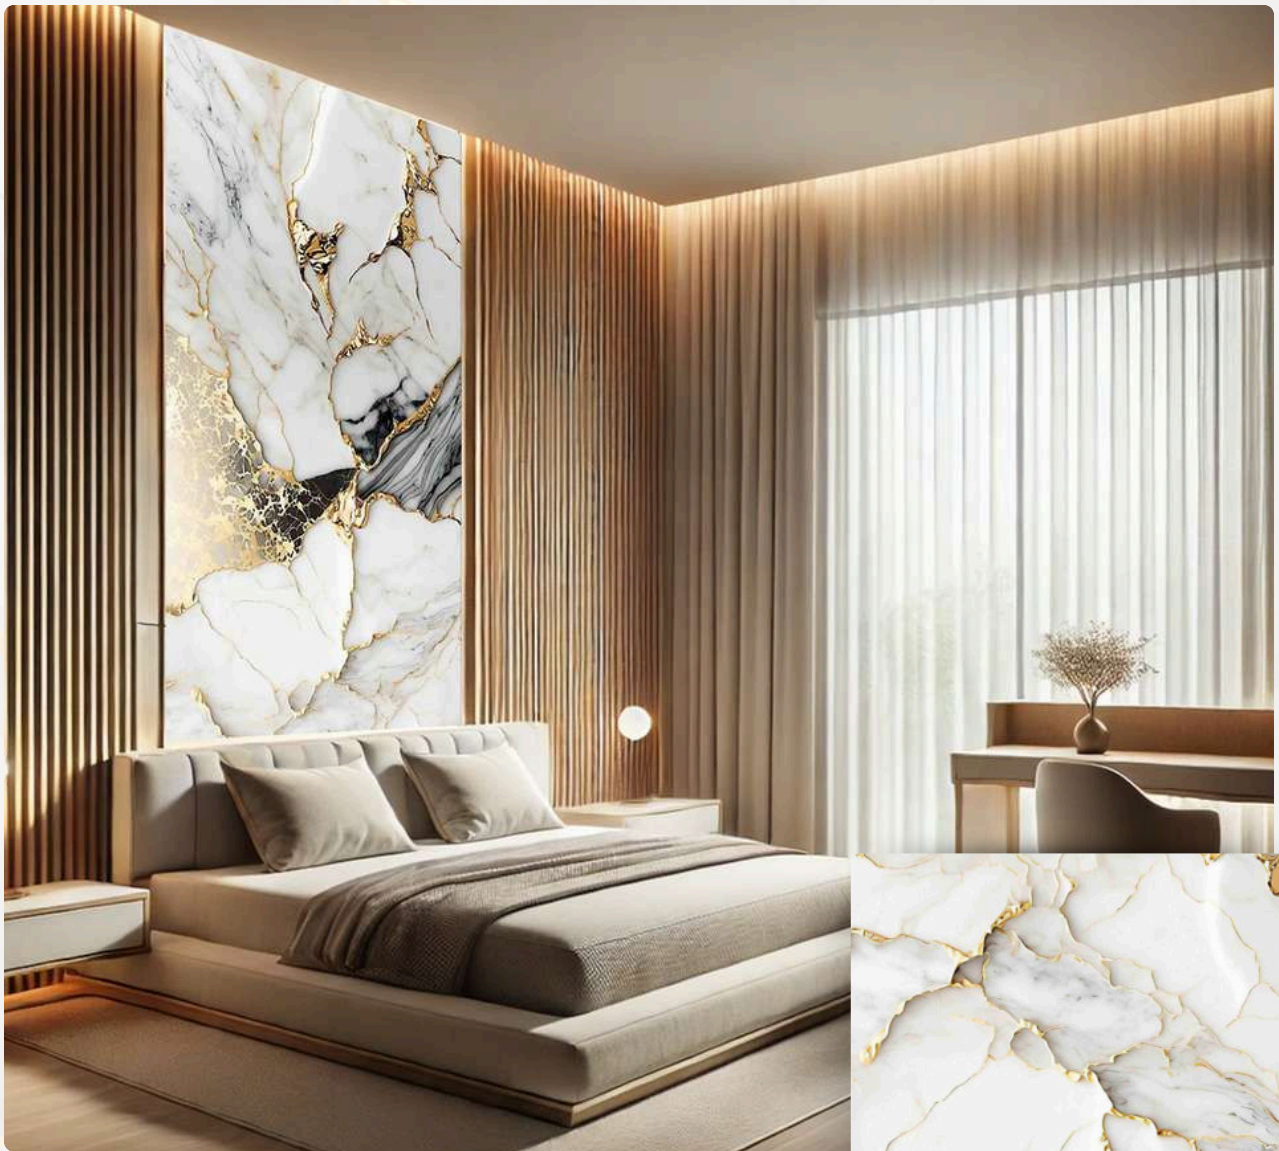

UGP - 04

Tebal : 3 mm
Panjang : 290 cm
Lebar : 122 cm
Bahan : PVC

PRIME MARBLE

UV PANEL - UGP SERIES