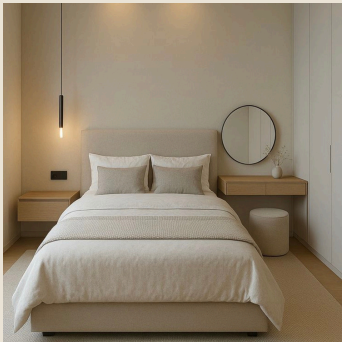

Design: Engineered board

Finish: HDF matte

All sizes and designs are customized to fit your space.

Bedroom Collection
A space designed for rest and quiet comfort..

Ayobami Bed

Where comfort meets quiet luxury

Finish: Matte upholstery

Crafted to bring simplicity, elegance, and everyday comfort into your space.

Temisan Bed

Ease in living

Simple, refined, for comfort.

Specifications

Size: 4.5 ft × 6 ft

Layout: Custom to fit space