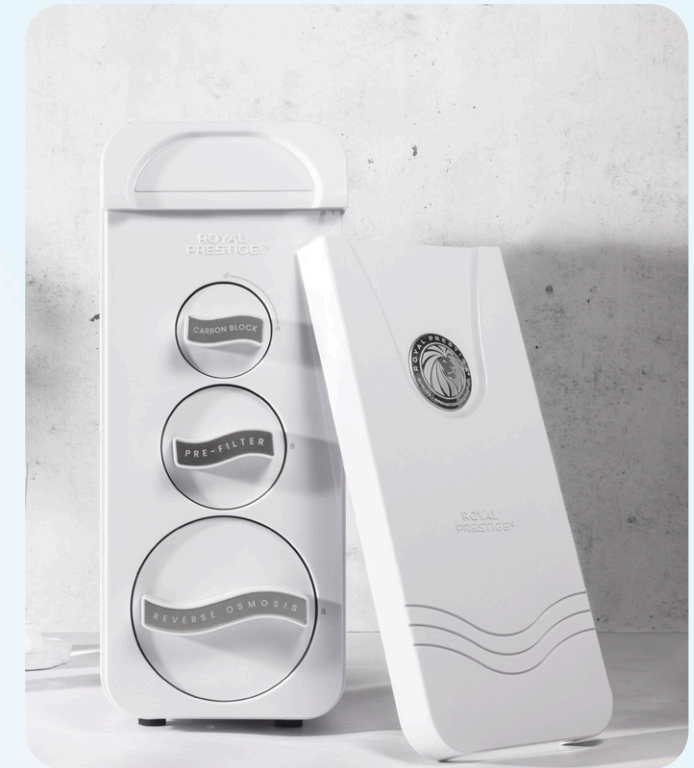

Filtration Systems

Our air and water filtration products have been especially designed to support your family's well-being.

ROYAL PRESTIGE®
FRESCAFLOW

Disfruta de un agua más pura con este sistema de filtración que, gracias a su tecnología de ósmosis inversa, remueve una amplia gama de sustancias, virus y bacterias a nivel microscópico para cuidar a tu familia.

El Royal Prestige® FrescaFlow cuenta con:

- Grifo inteligente con pantalla: te brinda toda la información necesaria sobre los Sólidos Disueltos Totales en tu agua.
- Indicadores luminosos: para conocer el estado de cada filtro y cuándo reemplazarlos.
- 4 etapas de filtración: filtro de carbón, pre-filtro, mineralizador y ósmosis inversa.
- Diseño elegante y moderno.
- Cumplimiento de las normas mínimas permitidas de agua potable limpia y segura establecidas por la EPA.
- Los filtros se venden por separado.

Royal Prestige® FrescaFlow

Enjoy purer water with this filtration system that uses reverse osmosis technology to remove a wide range of substances, viruses and bacteria at a microscopic level to take care of you and your family.

The Royal Prestige® FrescaFlow features:

- A smart faucet with display: which gives you all the necessary information about Total Dissolved Solids in your water.
- Indicator lights: to know the status of each filter and when they should be replaced.
- 4 stages of filtration: carbon filter, pre-filter, mineralizer and reverse osmosis.
- A sleek and modern design.
- Compliance of the minimum allowable standards for clean, safe drinking water as set by the EPA.
- The filters are sold separately.