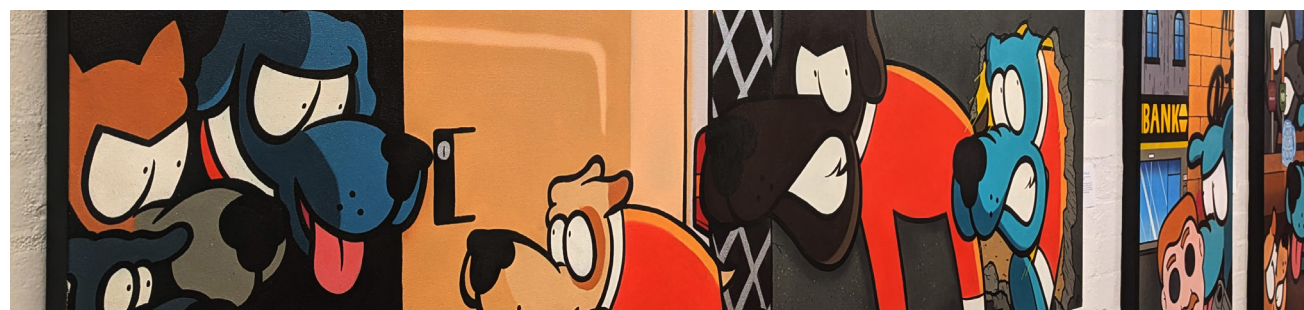

# Jail Break

Aerosol, Acrylic and Ink on Canvas  
2500x850mm

There's something special about the feeling of escaping. It's probably why my old dog Roy (senior) was so happy coming home after a day of escapades around town after an escape. He always came home though.