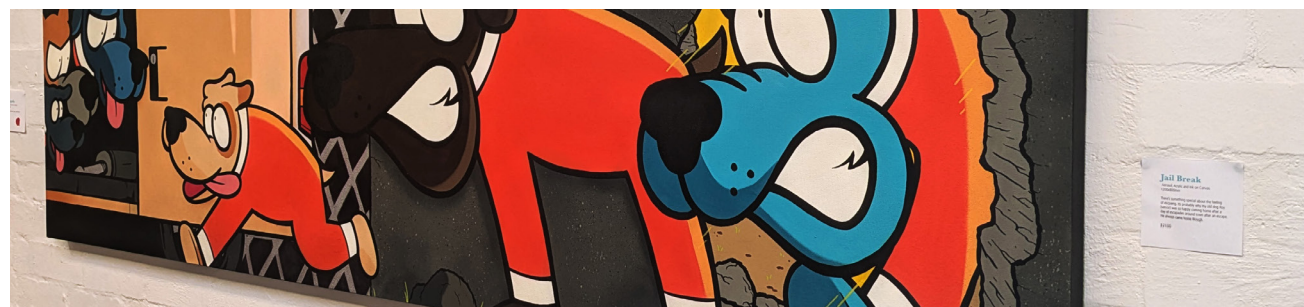

# Jail Break

Aerosol, Acrylic and Ink on Canvas  
2500x850mm

There's something special about the feeling of escaping. It's probably why my old dog Roy (senior) was so happy coming home after a day of escapades around town after an escape. He always came home though.