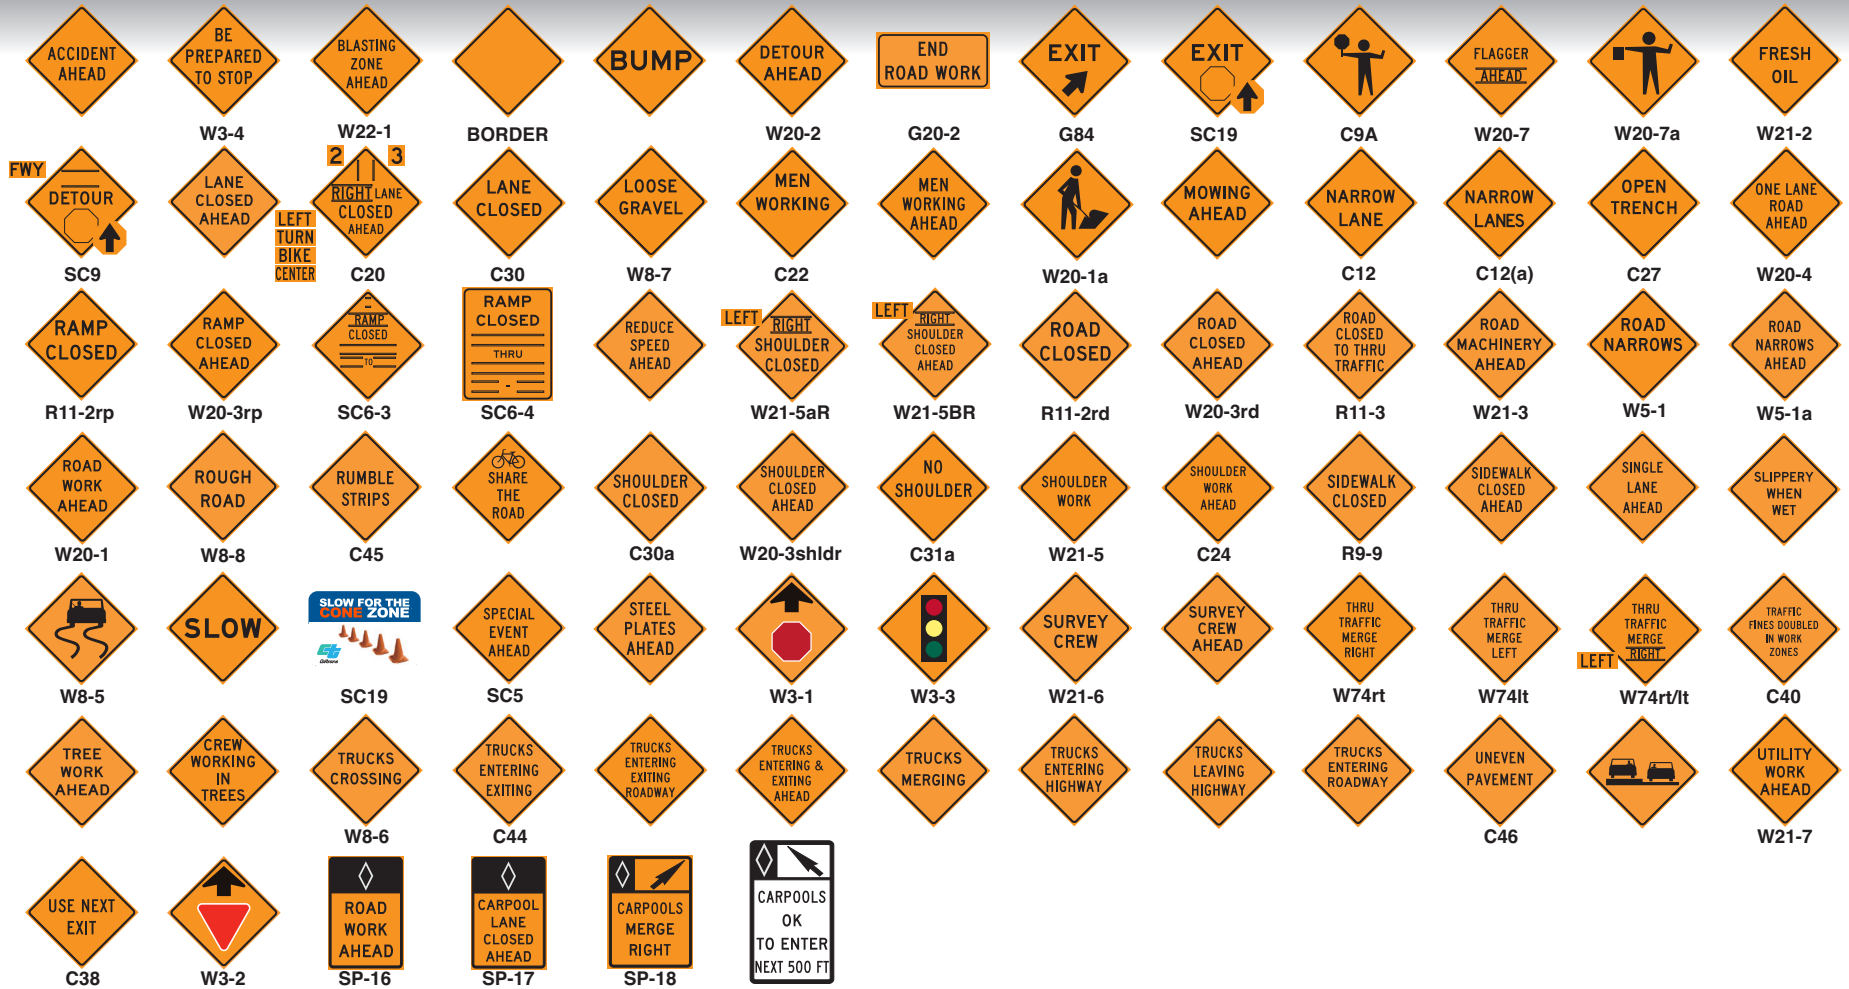

DIRECTIONAL LEGENDS

EMERGENCY RESPONSE LEGENDS

TYPE I, II & III BARRICADES

JBC™ Barricades are the perfect highly durable option for vehicle and crowd control. Barricades are weatherproof, portable and ideal for road construction, special events, hotels, schools, churches, valet parking and more.