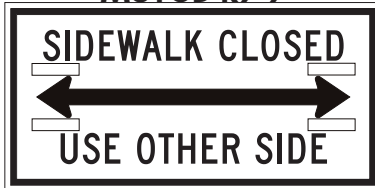

CONE BAR SIGN LEGENDS FOR 28" CONES:

RUS-BCB-2412
24" x 12"
Reflective

MUTCD R9-9

RUS-BVCB-2412
24" x 12"
Non-Reflective

RUS-ACB-2412
24" x 12"
Reflective

RUS-BCB-1818
18" x 18"
Reflective