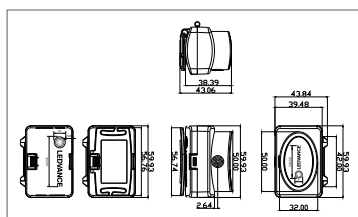

SZCZEGÓLNE INFORMACJE O PRODUKCIE