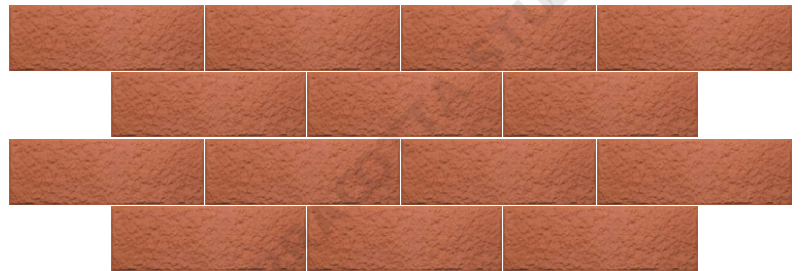

FLUTED BRICKS 109

Dimension : 240 x 80 x 10 mm

Thickness : 10 mm

Per sq feet required qty : 5pcs

Per box qty : 25 pcs

Pcs per weight : 0.316 kg

Weight : 7.9 kg per box