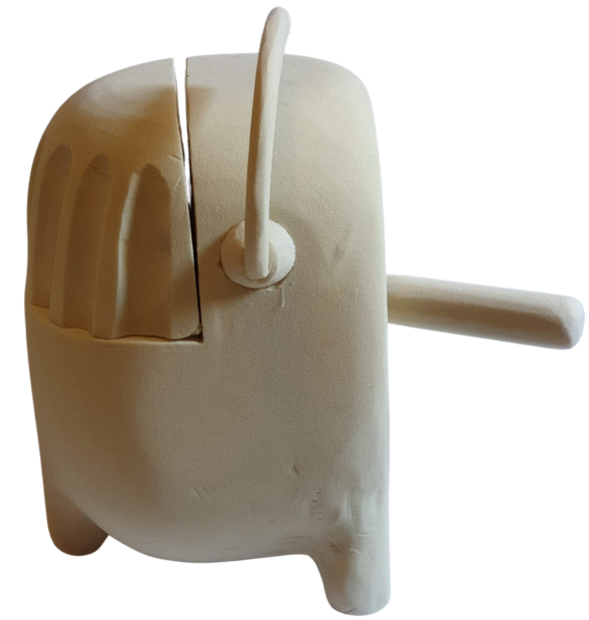

COFFEE

DORIN SASSON

Inspiration from a childhood memory

Sanitary pipes plastics

as a girl
I worked in my kibbutz's
factory, a plastic factory,
mainly pipes and
connectors for sewers.

I remember that the work
was very monotonous and
boring and to alleviate the
boredom I would start
assembling all kinds of
unrelated parts

Creature and monstrous
characters were created
from them and I really
enjoyed it

category:
coffee

PROCESS

3D MODEL FINISH BY DORIN SASSON

3D MODEL FINISH BY DORIN SASSON

Thanks.