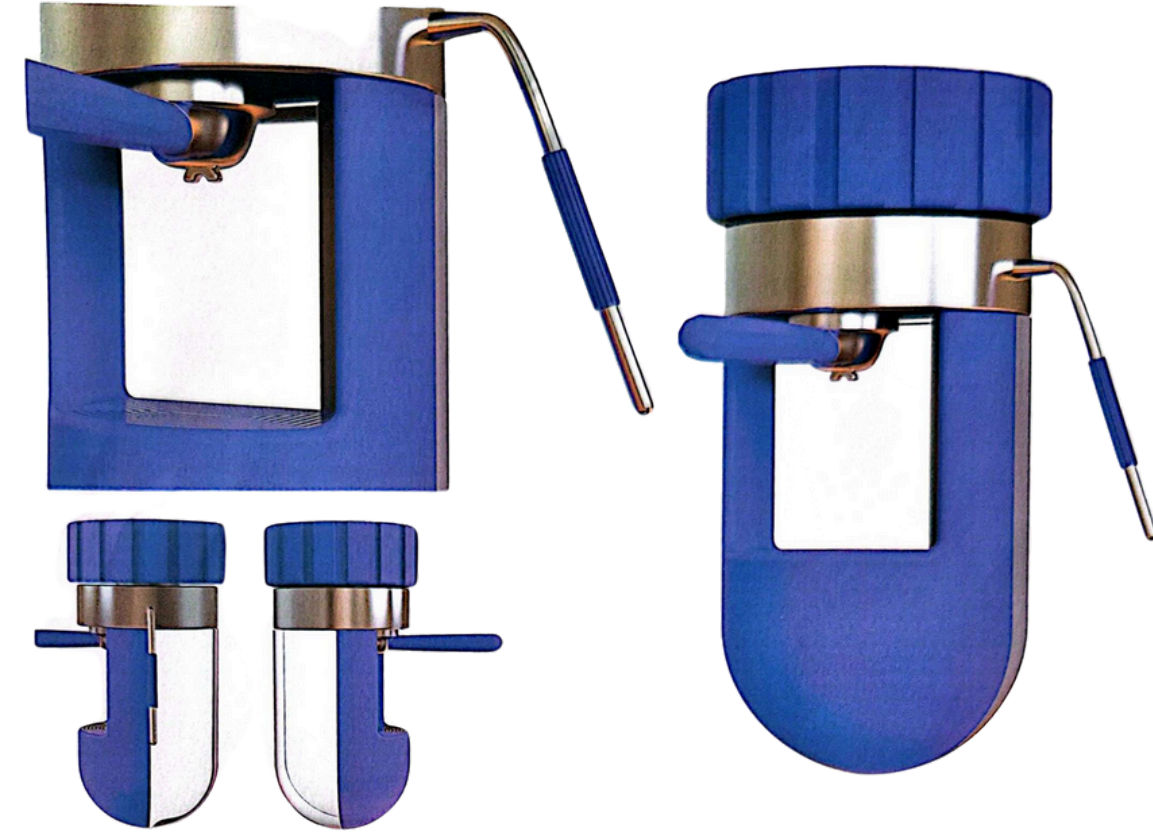

COFFEE

DORIN SASSON

Inspiration from a childhood memory

Sanitary pipes plastics

as a girl
I worked in my kibbutz's
factory, a plastic factory,
mainly pipes and
connectors for sewers.

I remember that the work
was very monotonous and
boring and to alleviate the
boredom I would start
assembling all kinds of
unrelated parts

Creature and monstrous
characters were created
from them and I really
enjoyed it

category:
coffee

PROCESS

3D MODEL FINISH BY DORIN SASSON

3D MODEL FINISH BY DORIN SASSON

Thanks.