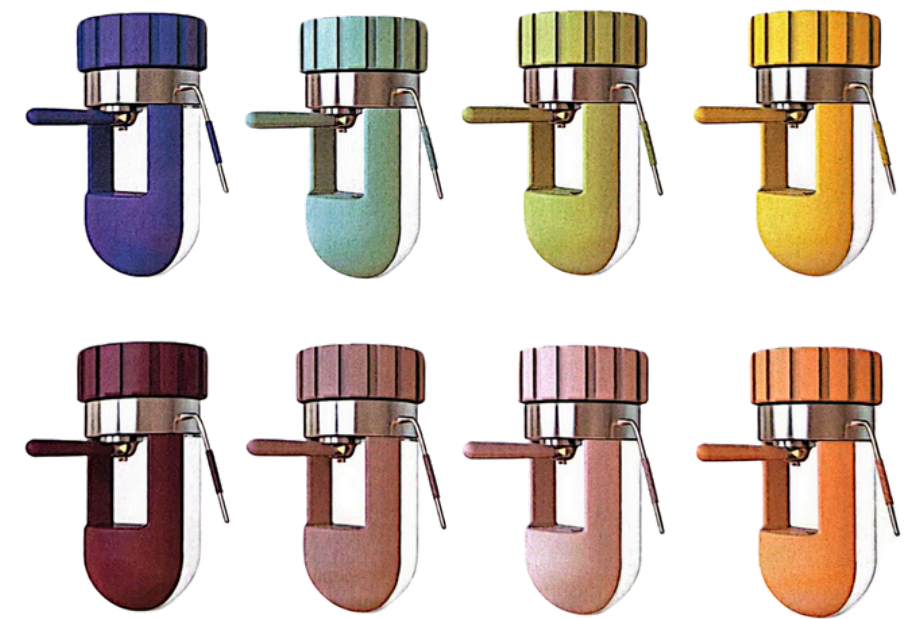

COFFEE

DORIN SASSON

Inspiration from a childhood memory

Sanitary pipes plastics

as a girl
I worked in my kibbutz's
factory, a plastic factory,
mainly pipes and
connectors for sewers.

I remember that the work
was very monotonous and
boring and to alleviate the
boredom I would start
assembling all kinds of
unrelated parts

Creature and monstrous
characters were created
from them and I really
enjoyed it

category:
coffee

PROCESS

3D MODEL FINISH BY DORIN SASSON

3D MODEL FINISH BY DORIN SASSON

Thanks.