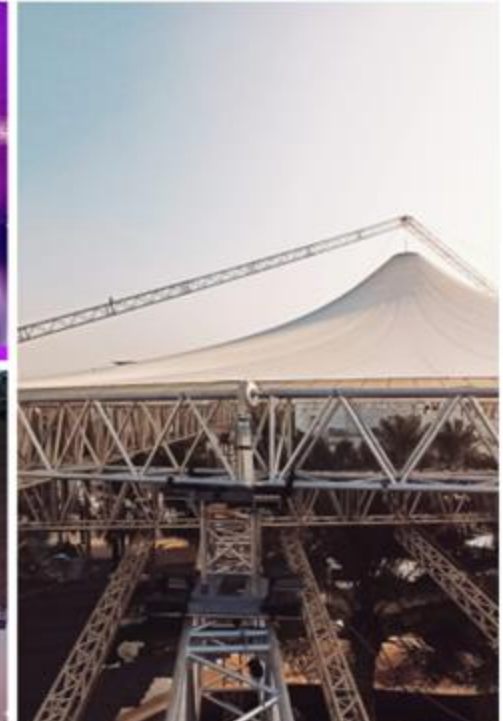

Key Features

Customizable Designs

Available in various diameters, heights (from 3.6 to 10 meters), and configurations to suit your location and vision.

All-Weather Performance

*TÜV-certified for stormproof and weatherproof capabilities, ensuring seamless events regardless of season or climate. Roof membranes offer a sleek and modern aesthetic look, making it perfect for any occasion

Load-Bearing Excellence

Supports up to 1,000 kg point load and 40 kg/m line load, suitable for complex rigging, lighting, and AV setups.

Large Footprint Options

With models offering up to 1,100 m² of covered space, Skyliner provides ample room for audiences, exhibits, weddings or VIP areas.

Now Available

sl10 Diameter: 10 m Surface: 78 sqm Towers: 4	sl13 Diameter: 13 m Surface: 132 sqm Towers: 4	sl16 Diameter: 16 m Surface: 190 sqm Towers: 4	sl19 Diameter: 19 m Surface: 270 sqm Towers: 4
---	--	--	--