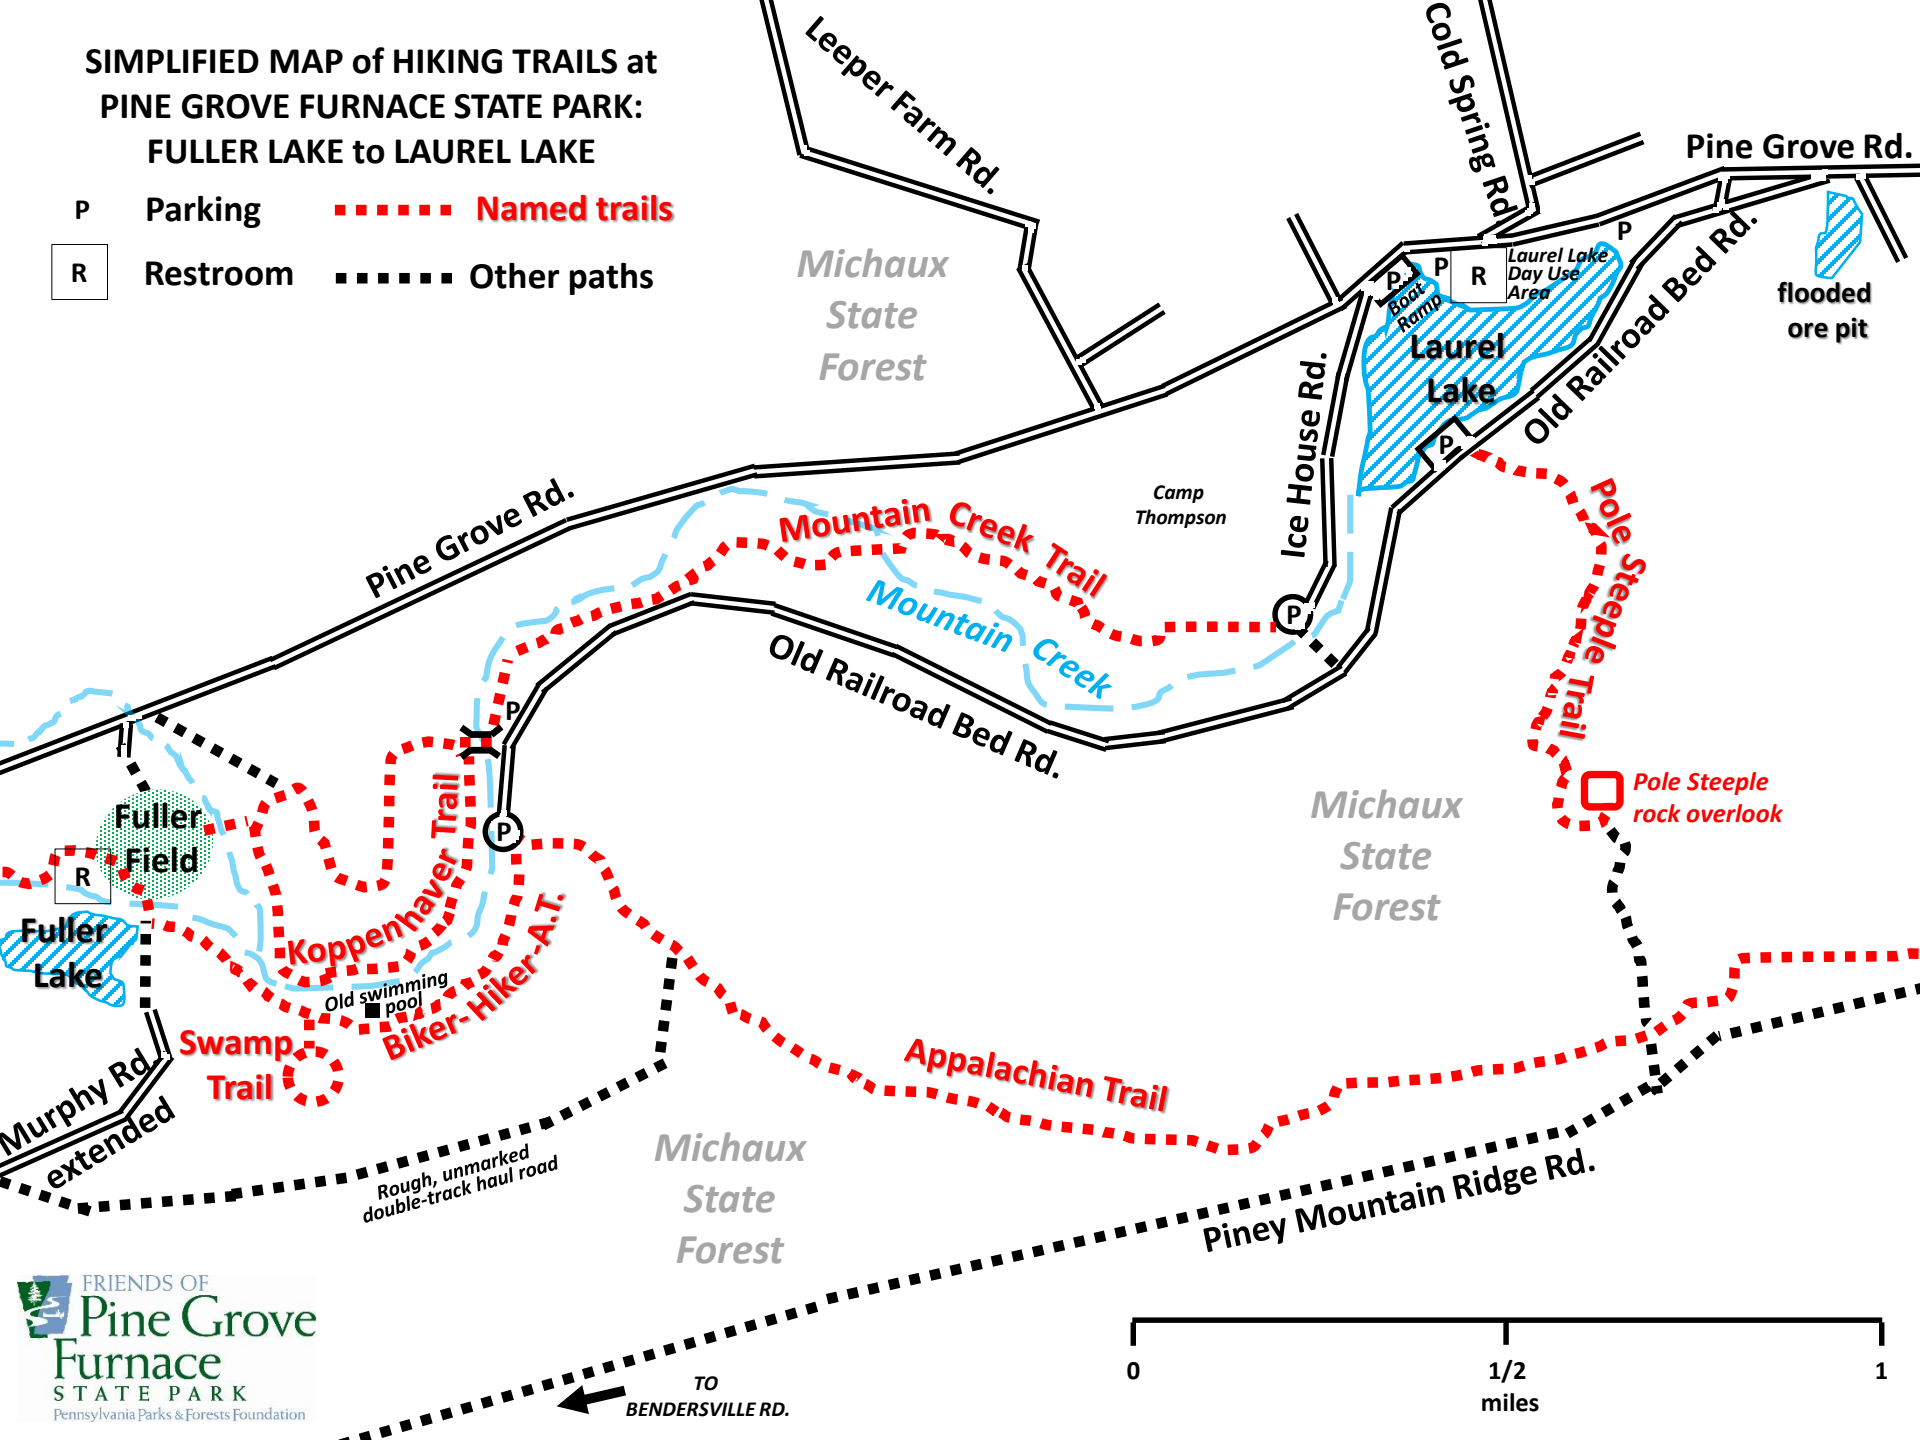

**SIMPLIFIED MAP of HIKING TRAILS at
PINE GROVE FURNACE STATE PARK:
FULLER LAKE to LAUREL LAKE**

- P** Parking
- R** Restroom
-** Named trails
-** Other paths

TO BENDERSVILLE RD.