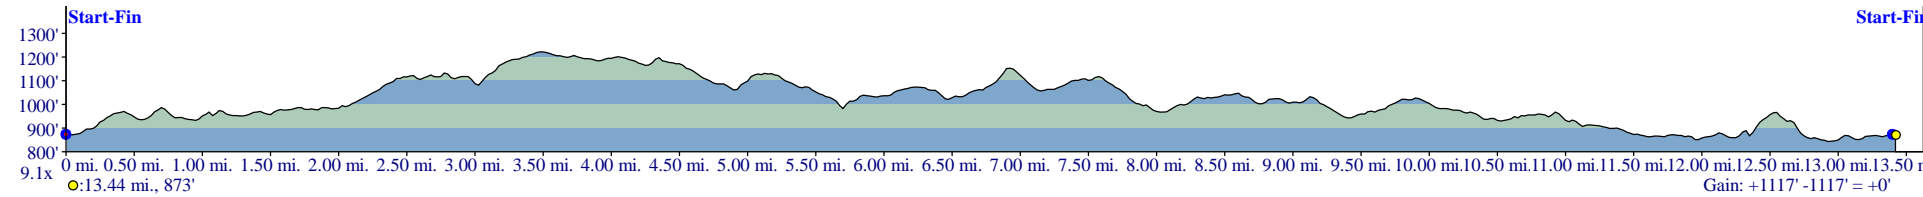

TOPO! map printed from "Iron Run Trail Half.tpo"

# CHARCOAL CHALLENGE 5K

After half-marathon Checkpoint 4, half-marathon and 5k courses overlap.