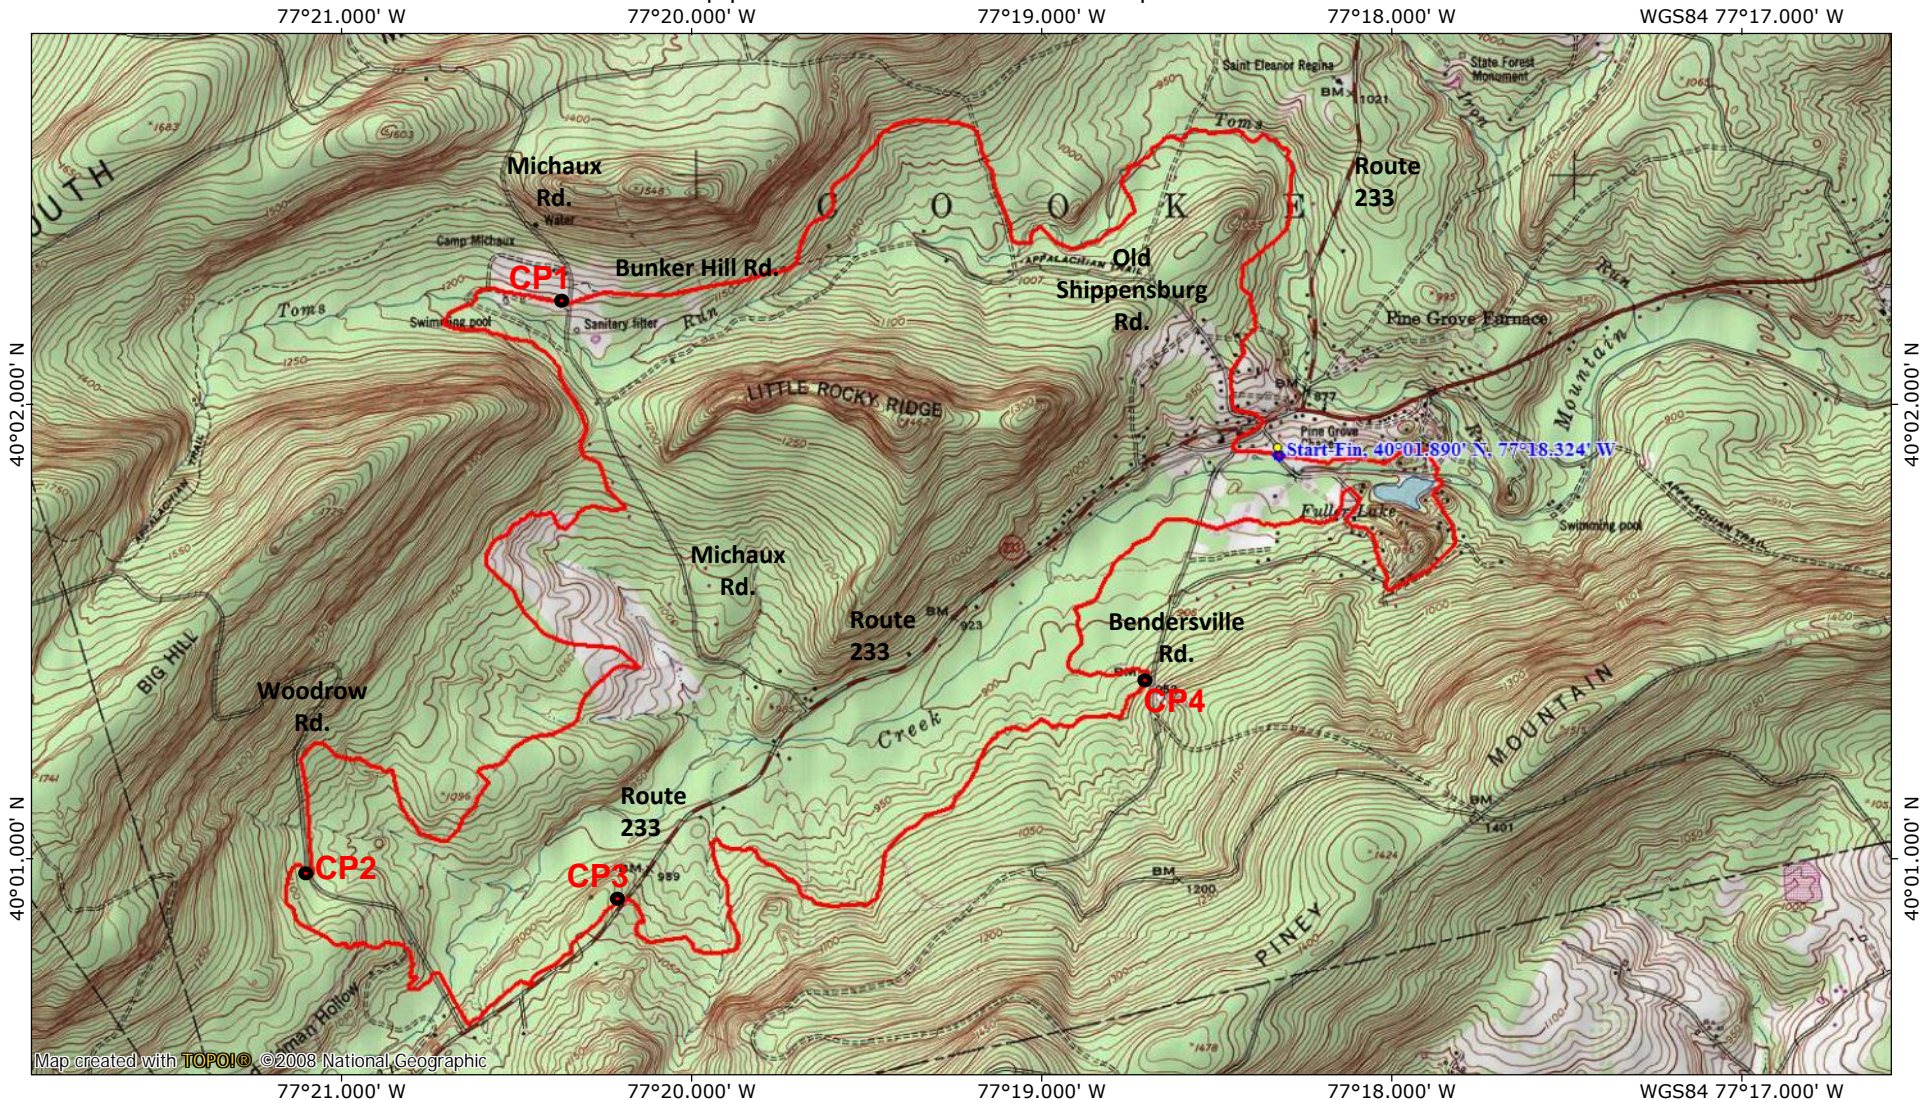

TOPO! map printed from "Iron Run Trail Half.tpo"

# CHARCOAL CHALLENGE 5K

After half-marathon Checkpoint 4, half-marathon and 5k courses overlap.