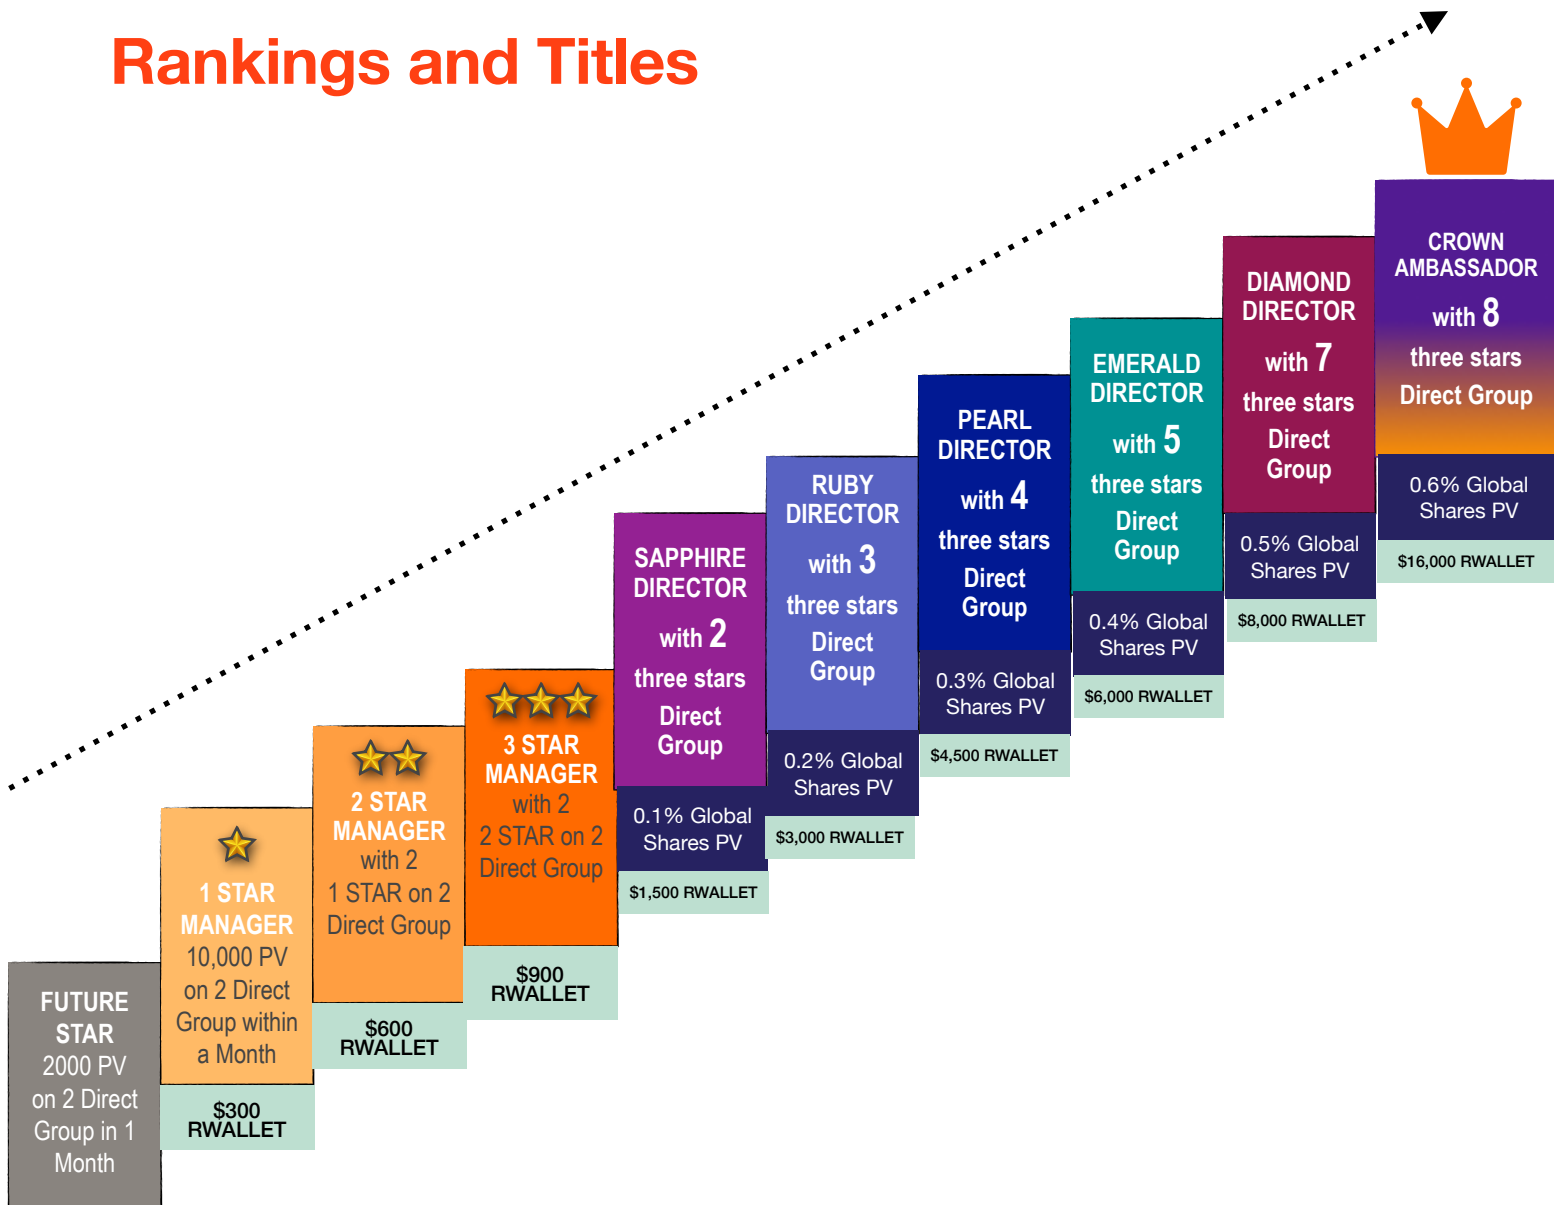

### 1. **Direct Referral Bonus** - 10% bonus based on Point Value.

- Silver 200PV = \$20.00
- Gold 600PV = \$60.00
- Diamond 2000PV = \$200.00

### 6. **Unilevel Bonus** - Earnings from the \$30 monthly maintenance equivalent to 21PV.

Being qualified allows you to receive 3% of the total PV generated by your 4 generations of directly referred groups. When each of your Direct Personal Sponsored Group (DPSG) maintains 210 PV (21 PV x 10), you gain eligibility for UniLevel bonuses that can be extended to two additional generations. 1 DPSG Up to 10pax active = Override Up to 6 Generations. 2 DPSG Up to 10pax active = Override Up to 8 Generations. 3 DPSG Up to 10pax active = Override Up to 10 Generations. 4 DPSG Up to 10pax active = Override Up to 12 Generations. 5 DPSG Up to 10pax active = Override Up to 14 Generations. 6 DPSG Up to 10pax active = Override Up to 16 Generations. 7 DPSG Up to 10pax active = Override Up to 18 Generations. 8 DPSG Up to 10pax active = Override Up to 20 Generations. Accumulated product points to your Bonus Redemption Wallet, providing you with a diverse range of redemption options.

## INCOME DISTRIBUTION:

1. INCOME FROM UNILEVEL = 100% CASH

2. INCOME FROM SPONSORSHIP, LEVEL PAIRING, PAIRING BONUS AND MATCHING BONUS IS SUBJECT TO:

- ☆ 80% - CASH
- ☆ 20% - PRODUCT POINTS

# Rankings and Titles