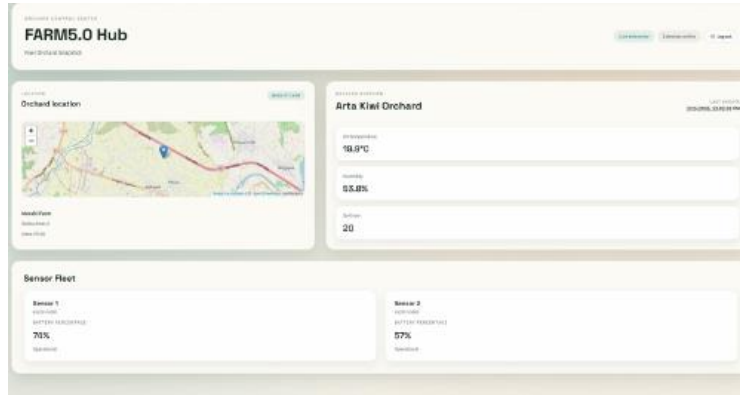

FARM5.0 in practice

Main dashboard

Scheduling support

Irrigation and crop-protection planning support are prepared through the FARM5.0 platform.