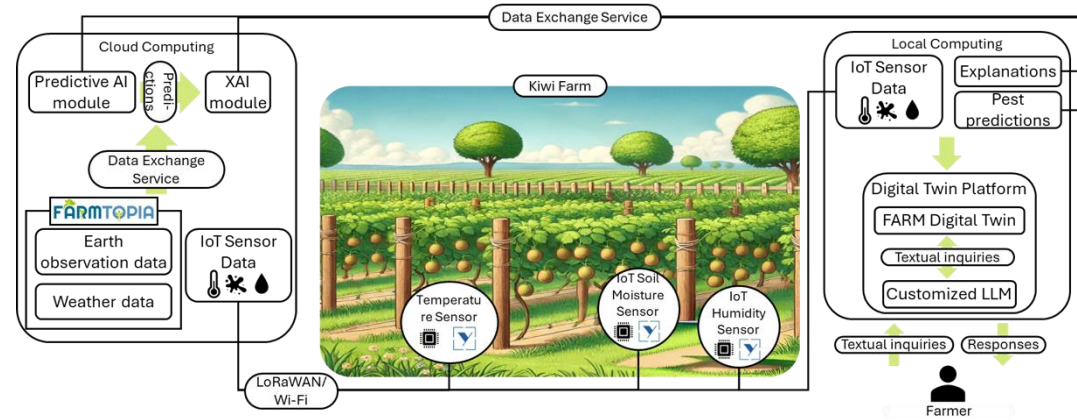

### Digital gap

Affordable tools that fit small and medium farms and real farm routines.

**Goal:** Turn field and weather data into usable daily decision support.

# Approach

From sensing to decision support in one workflow.

Designed for real-world use

Modular • low-cost • remote-ready • suited to small/medium farms • linked with FARMTOPIA

# Key features & impact

1. Real-time farm monitoring via modular IoT sensors (moisture, temp, humidity)
2. AI-powered predictions for irrigation and pest risk
3. LLM-based digital assistant for hands-free, natural interaction
4. LoRaWAN & edge computing for remote accessibility
5. Integration with Farmtopia's digital field book and data exchange

- 20% reduction in crop losses (pests)
- 15% increase in water usage efficiency
- Democratizing digital farming for small/medium farms