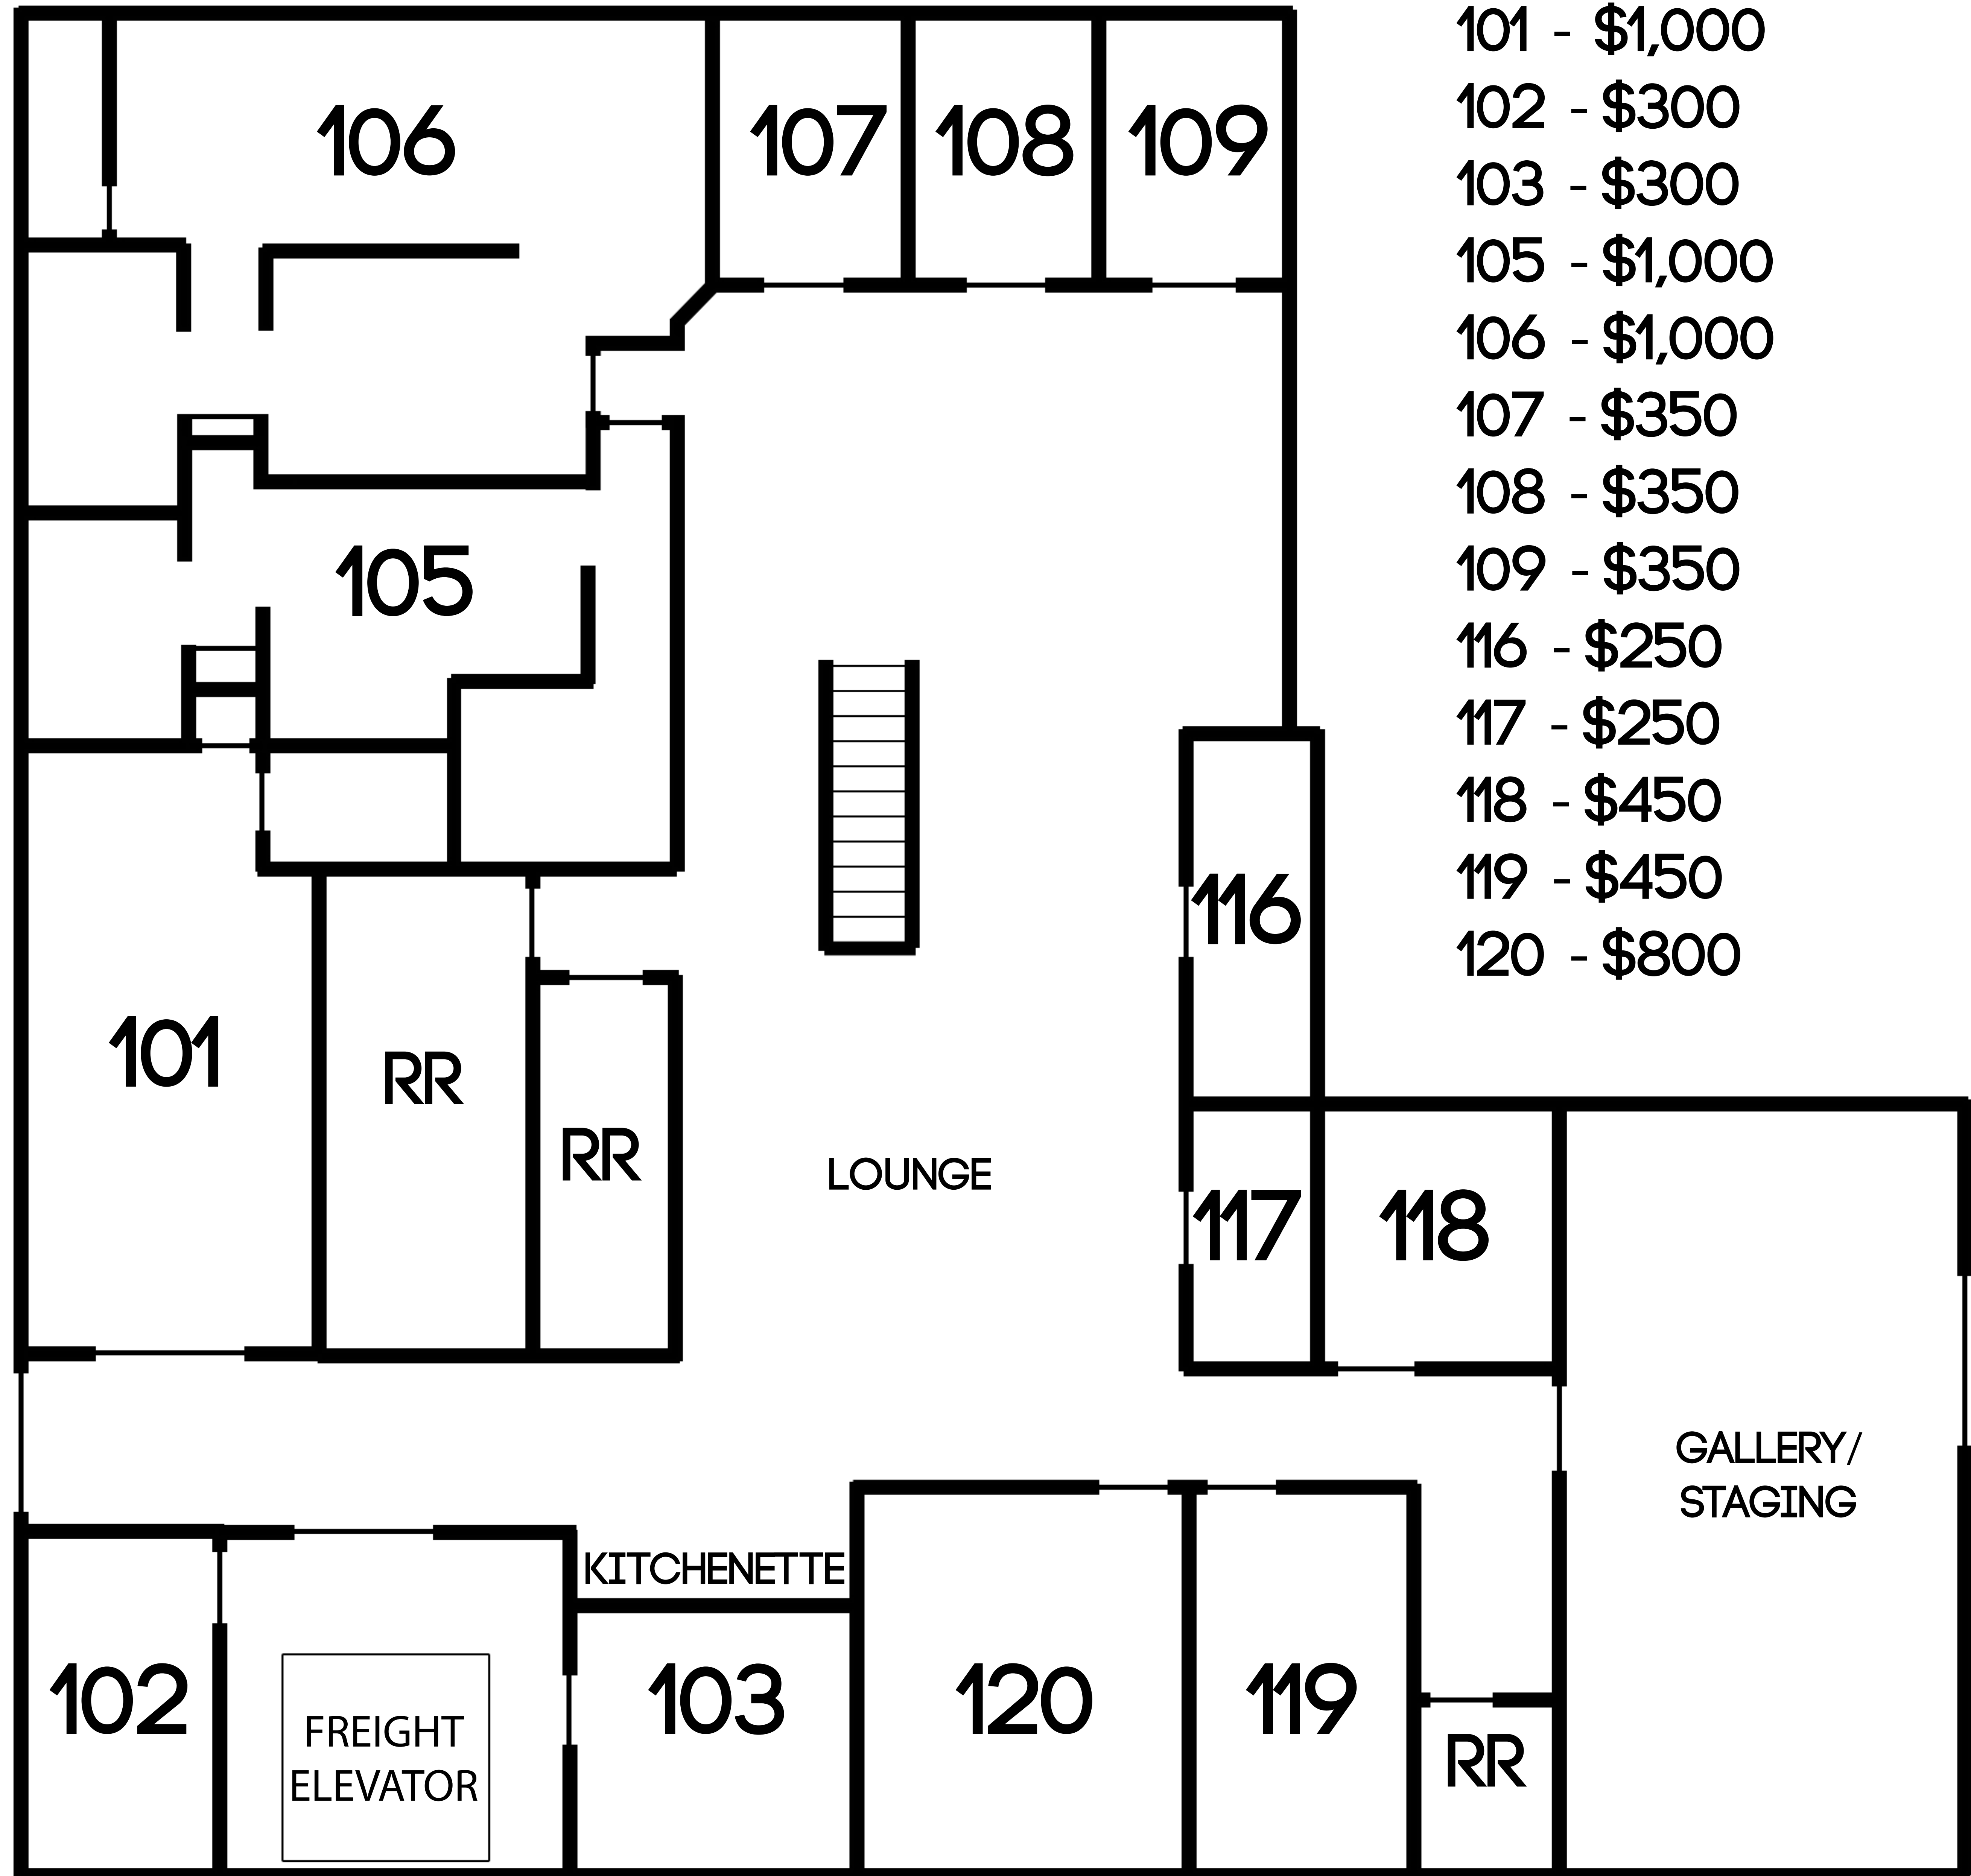

LOADING DOCK & REAR PARKING

MONTHLY RATE

STUDIO HOURS

101 - \$1,000	12.0
102 - \$300	8.0
103 - \$300	8.0
105 - \$1,000	12.0
106 - \$1,000	12.0
107 - \$350	8.0
108 - \$350	8.0
109 - \$350	8.0
116 - \$250	8.0
117 - \$250	8.0
118 - \$450	8.0
119 - \$450	8.0
120 - \$800	10.0