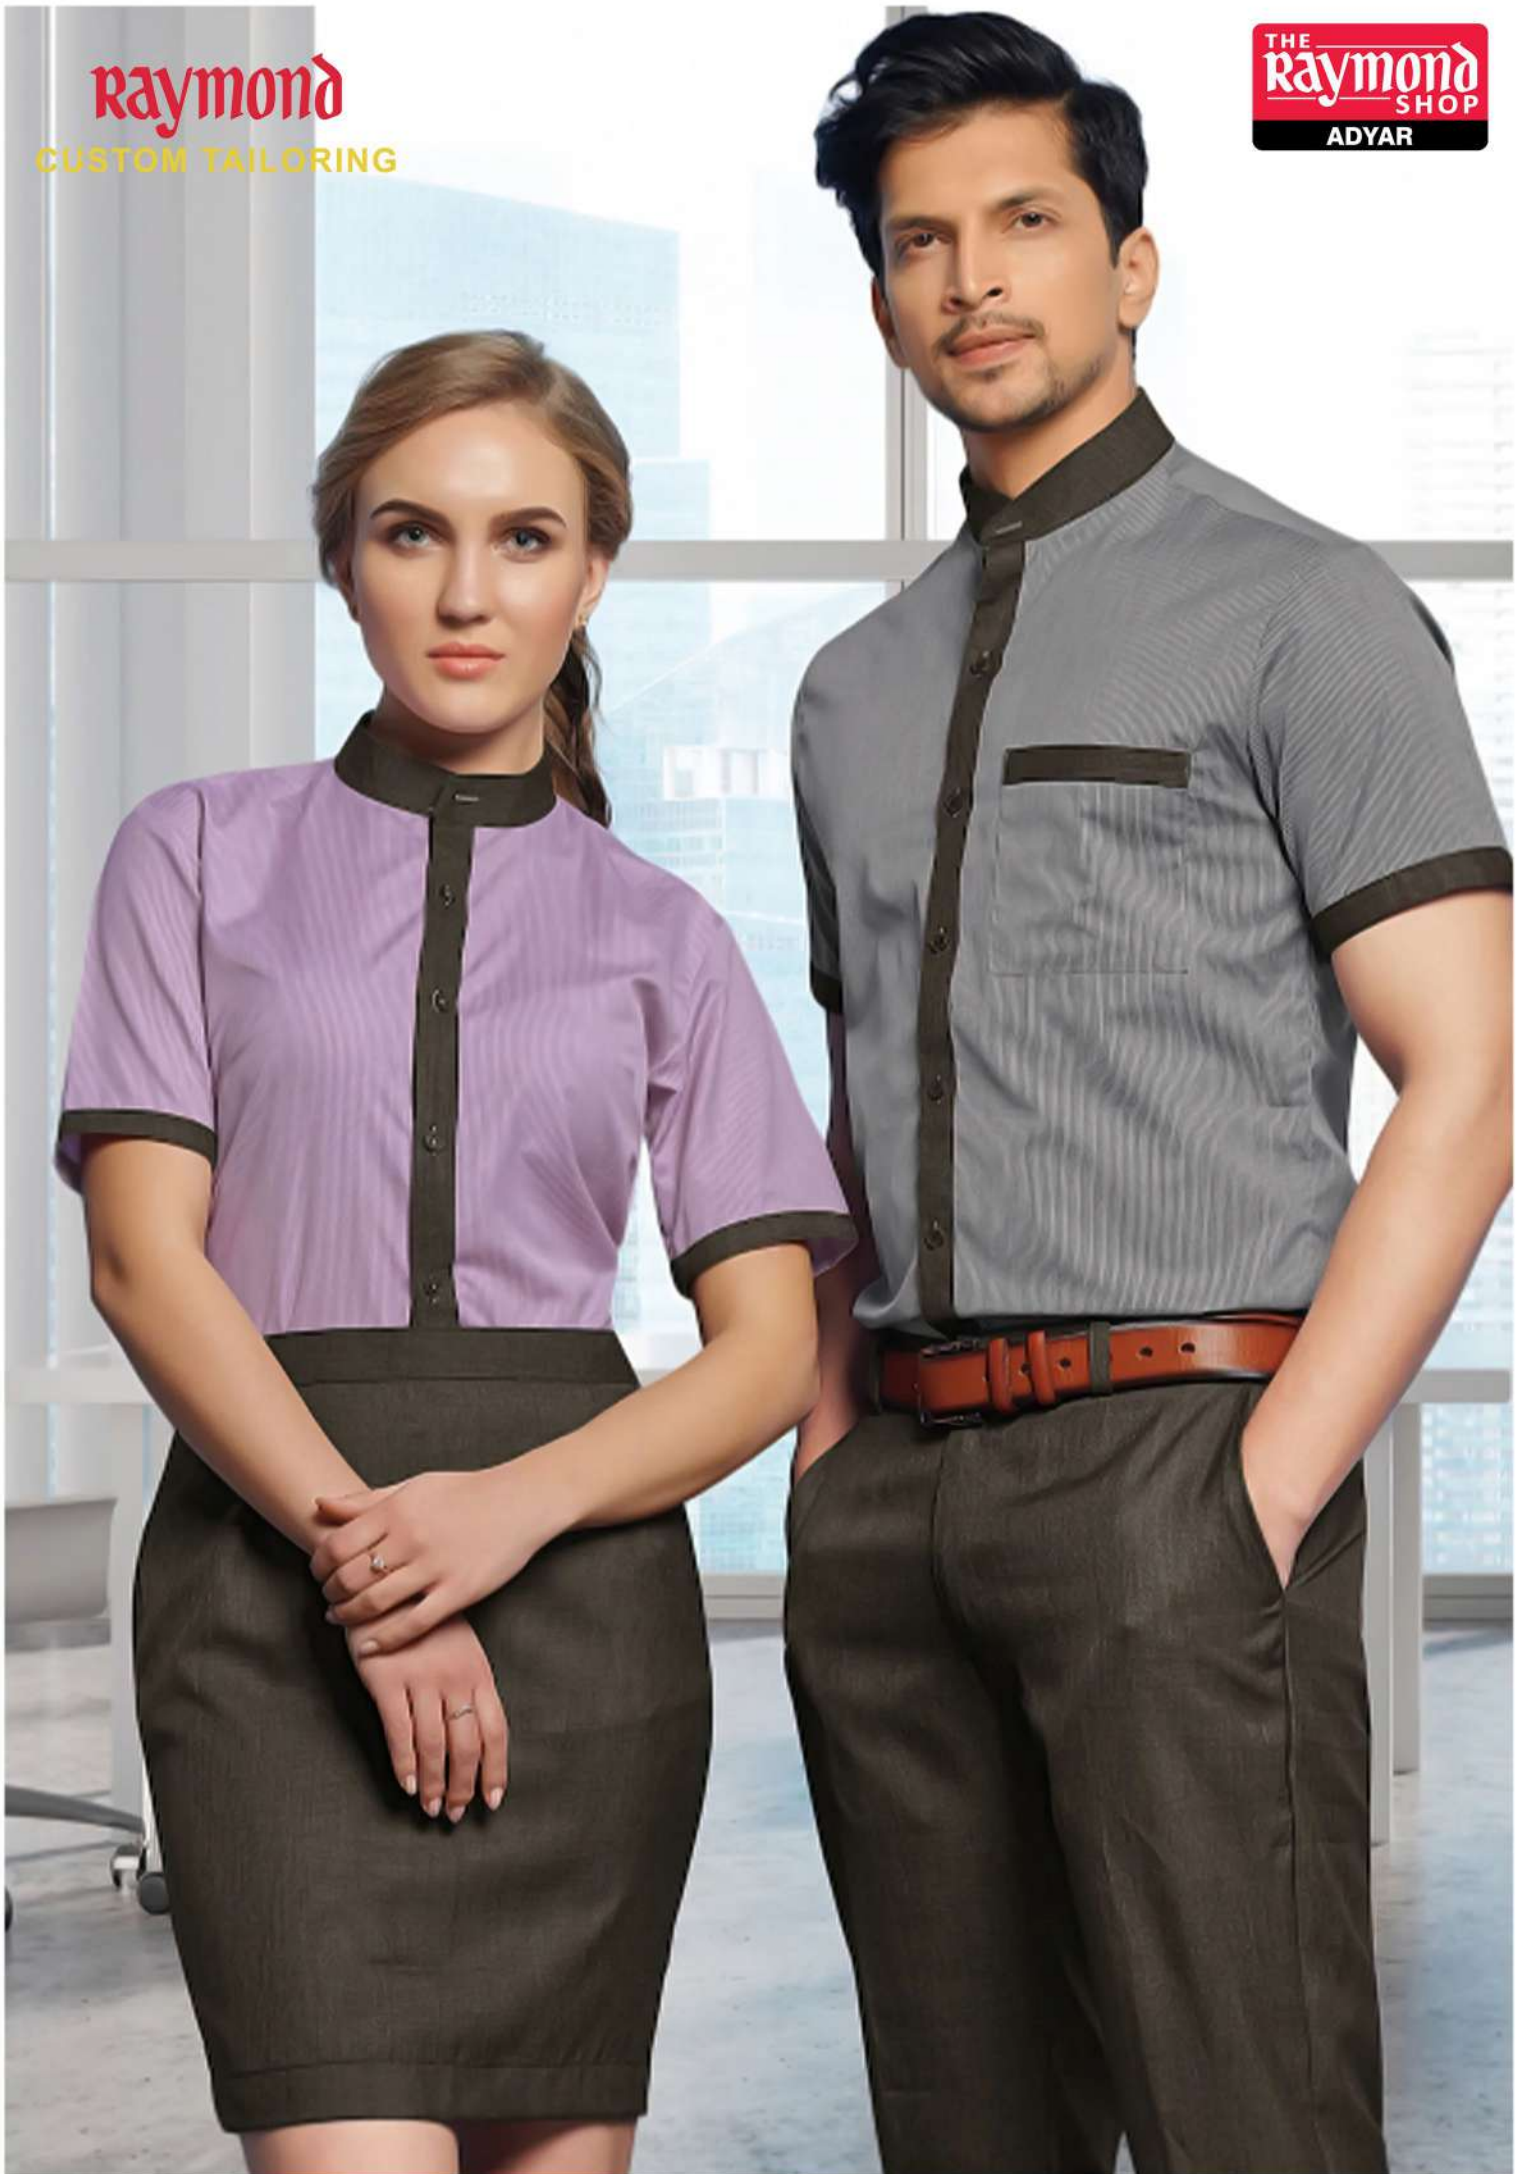

Raymond

CUSTOM TAILORING

THE
Raymond
SHOP
ADYAR