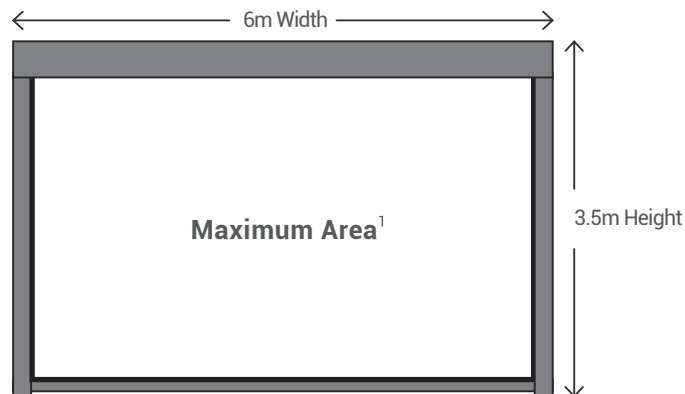

DESIGN YOUR BLIND

1 Made to order sizing

Each Ziptrak® blind is custom made and installed to your individual needs and specifications. With a wide variety of colour options, styles and features available to match or complement your outdoor space.

Need a larger blind or would like to include a doorway? Ask your retailer about the Ziptrak® Removable Post System.