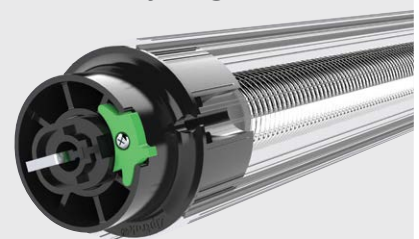

Spring-Balanced Technology

- One-touch convenience
- Quick and easy-to-use
- Leave at any height