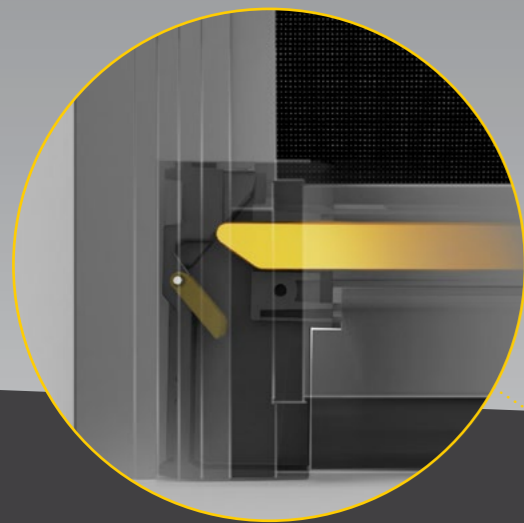

Your custom designed blinds can be made in widths up to 5.8 metres or an impressive 7 metres with Zipscreen Extreme, offering you an external solution to fit almost any area.

Customised headbox configuration

Zipscreen's head boxes are manufactured from high-quality aluminium featuring a modern, square profile. Take advantage of the versatile installation options offering either a full/semi-enclosed cassette or fascia configuration.

One action Ultra-Lock

Exclusive to Zipscreen, the patented Ultra-Lock is a hidden locking mechanism that integrates into the side channel of the system. The result? A secure and tensioned blind with an ultra-smooth taut fabric finish.

Hidden fabric retention

Concealed within the channels, z-LOCK™ securely fastens the fabric in position creating a strong, streamlined finish. With precision integration, the zip-guided system ensures zero gaps between the fabric and channel while ensuring an effortless operation.