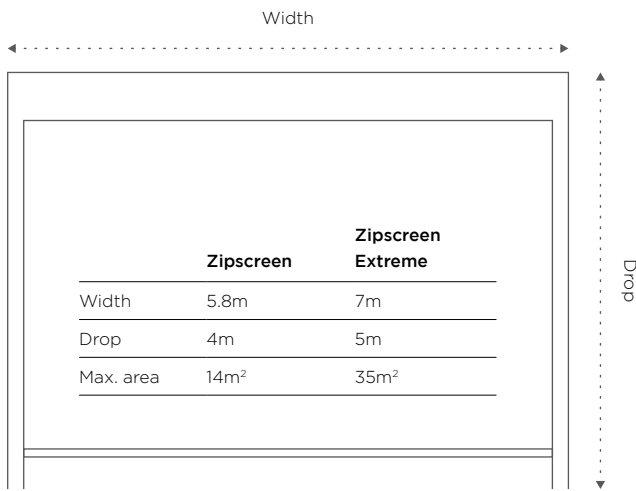

Zipscreen control options

“Hey Siri...
open my shades”

Manual

Control your Zipscreen manually, using either a cost-effective spring or crank solution. Simply open or close by hand using the weight bar or by winding the detachable crank handle.

Capacity

Dimensions

Veue options

Veue Straight Drop

Veue Wire Guide

Veue Channel Guide

Veue Pivot Arm

Colours