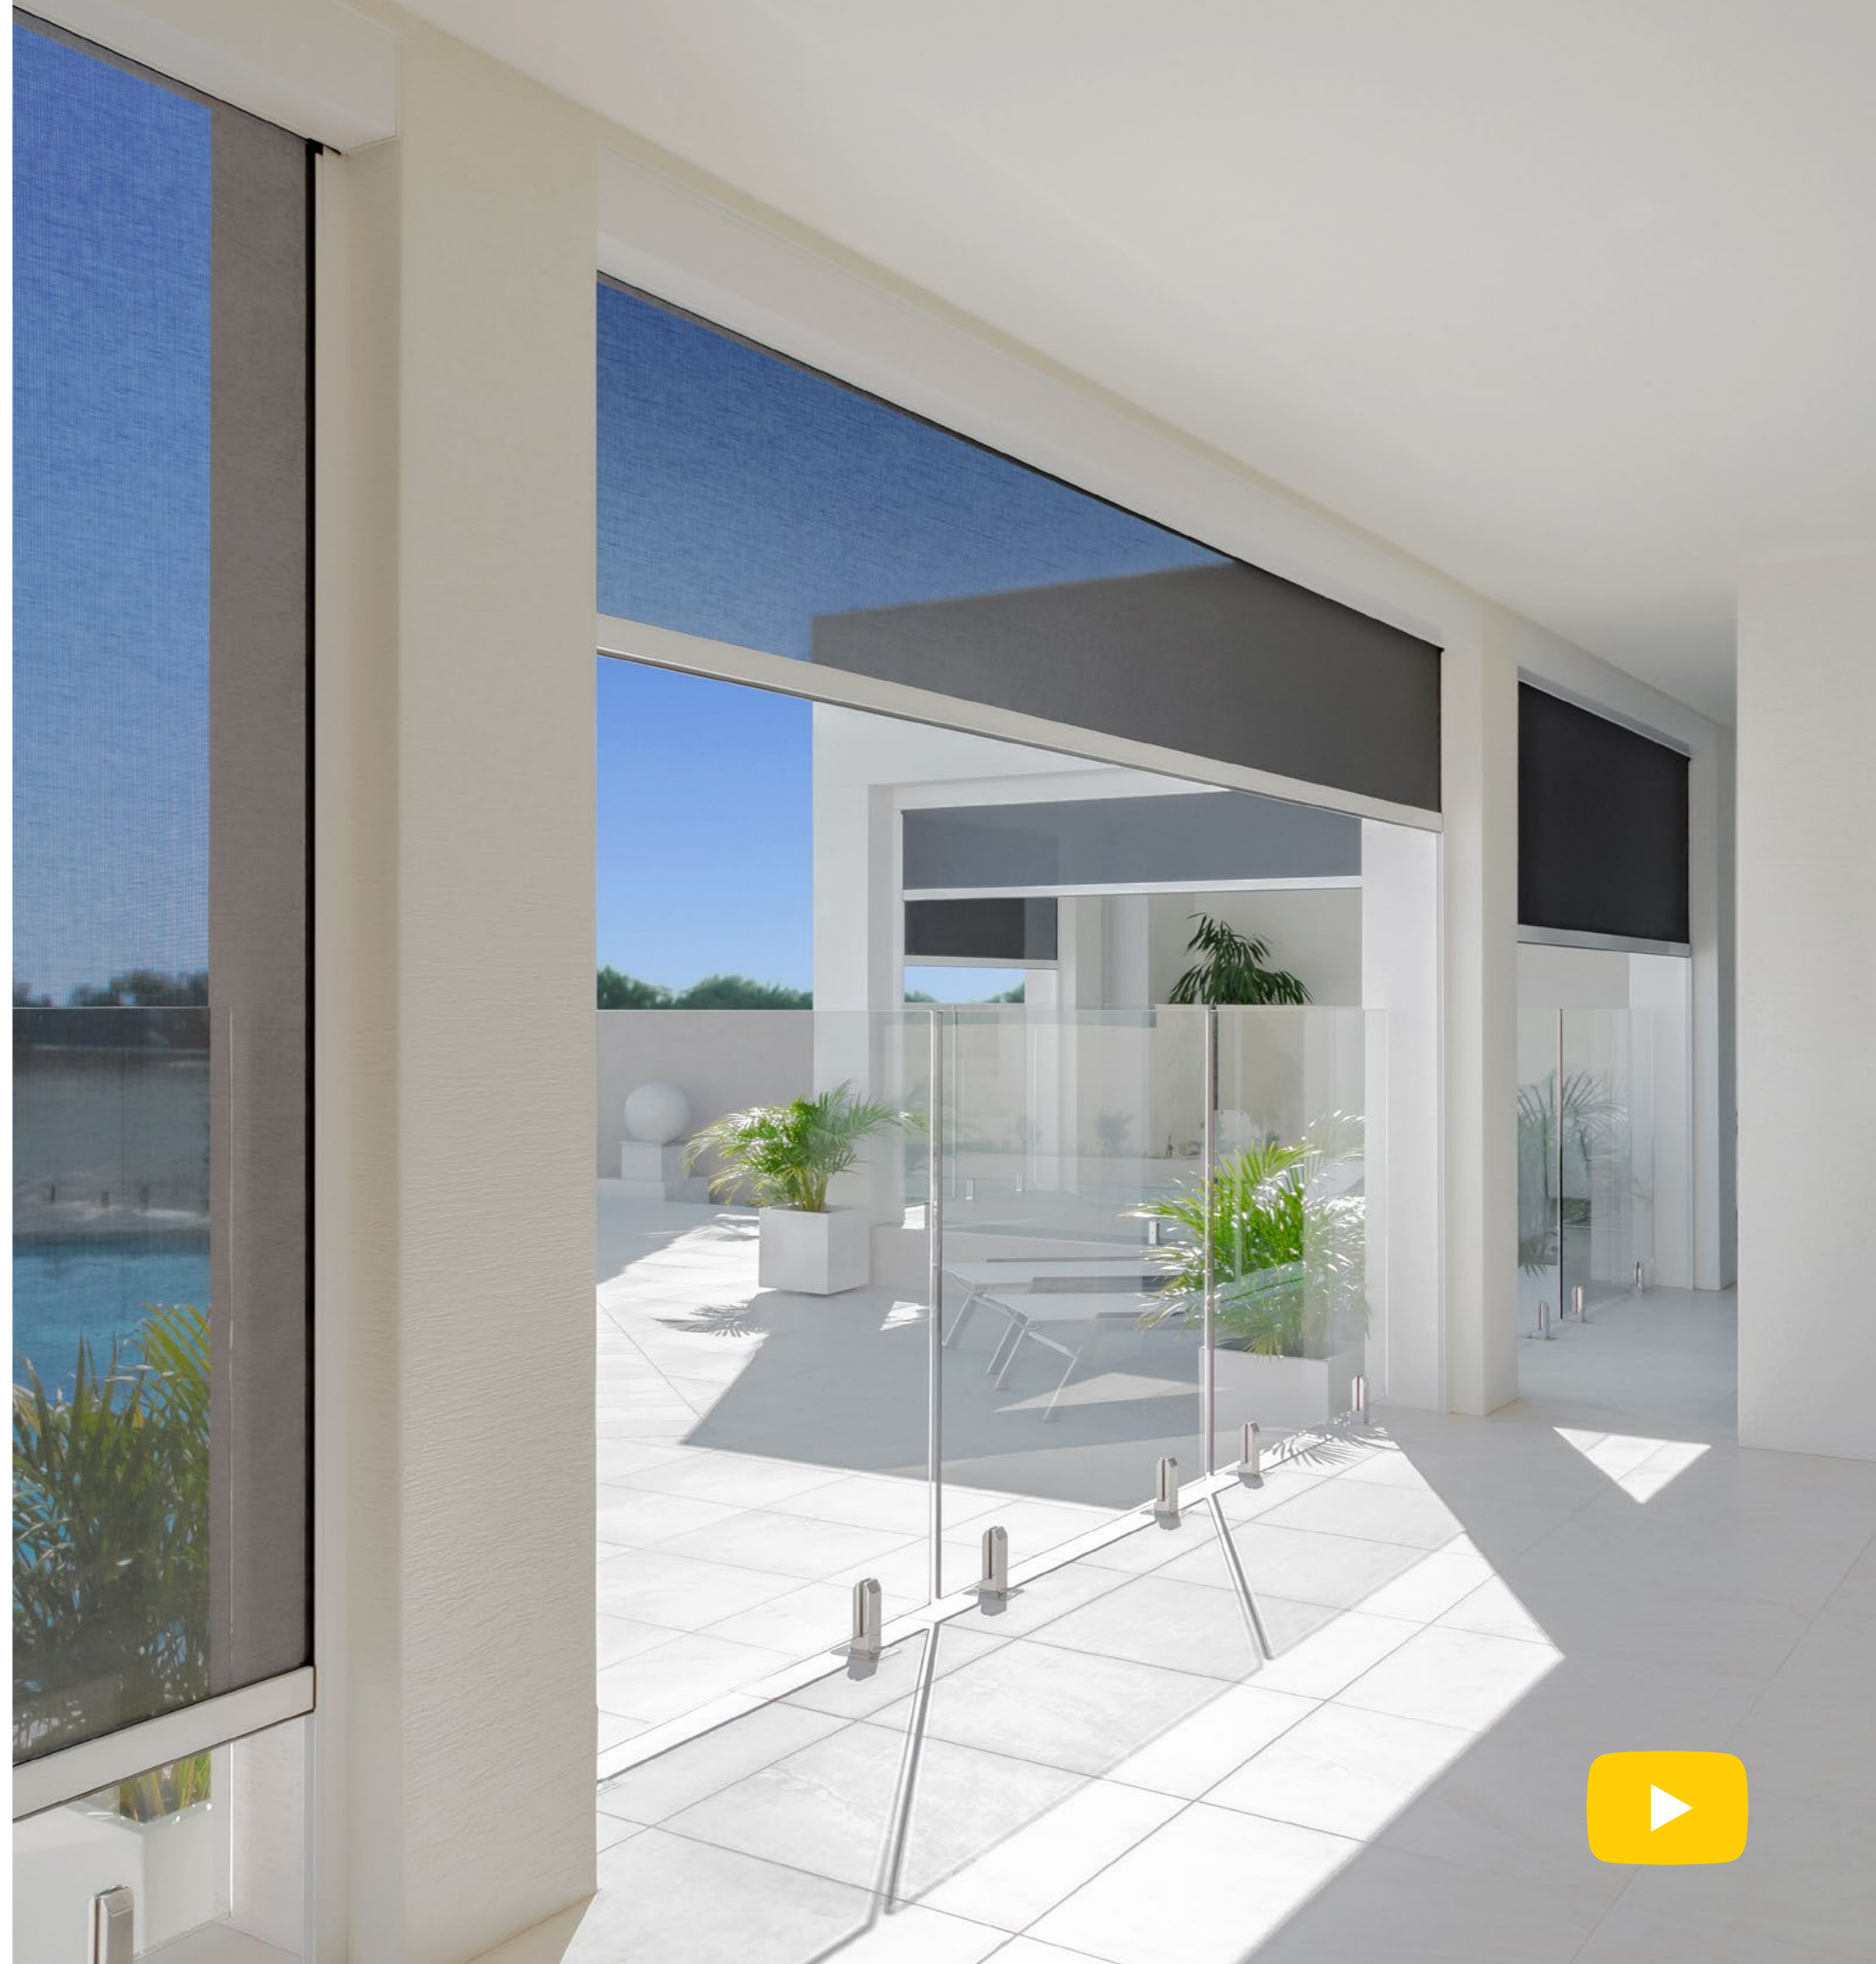

More room for living and entertaining – all year round

Zipscreen gives you privacy and year-round protection as well as keeping you safe from the elements and insects.

Enhance your living space and create an outdoor haven. Experience true relaxation and comfortable entertainment without the time-consuming stress and cost of traditional renovations.

SUN & WIND PROTECTION

INSECT PROTECTION

ALL SEASONS LIVING

DESIGN INNOVATION

EASY TO CONTROL