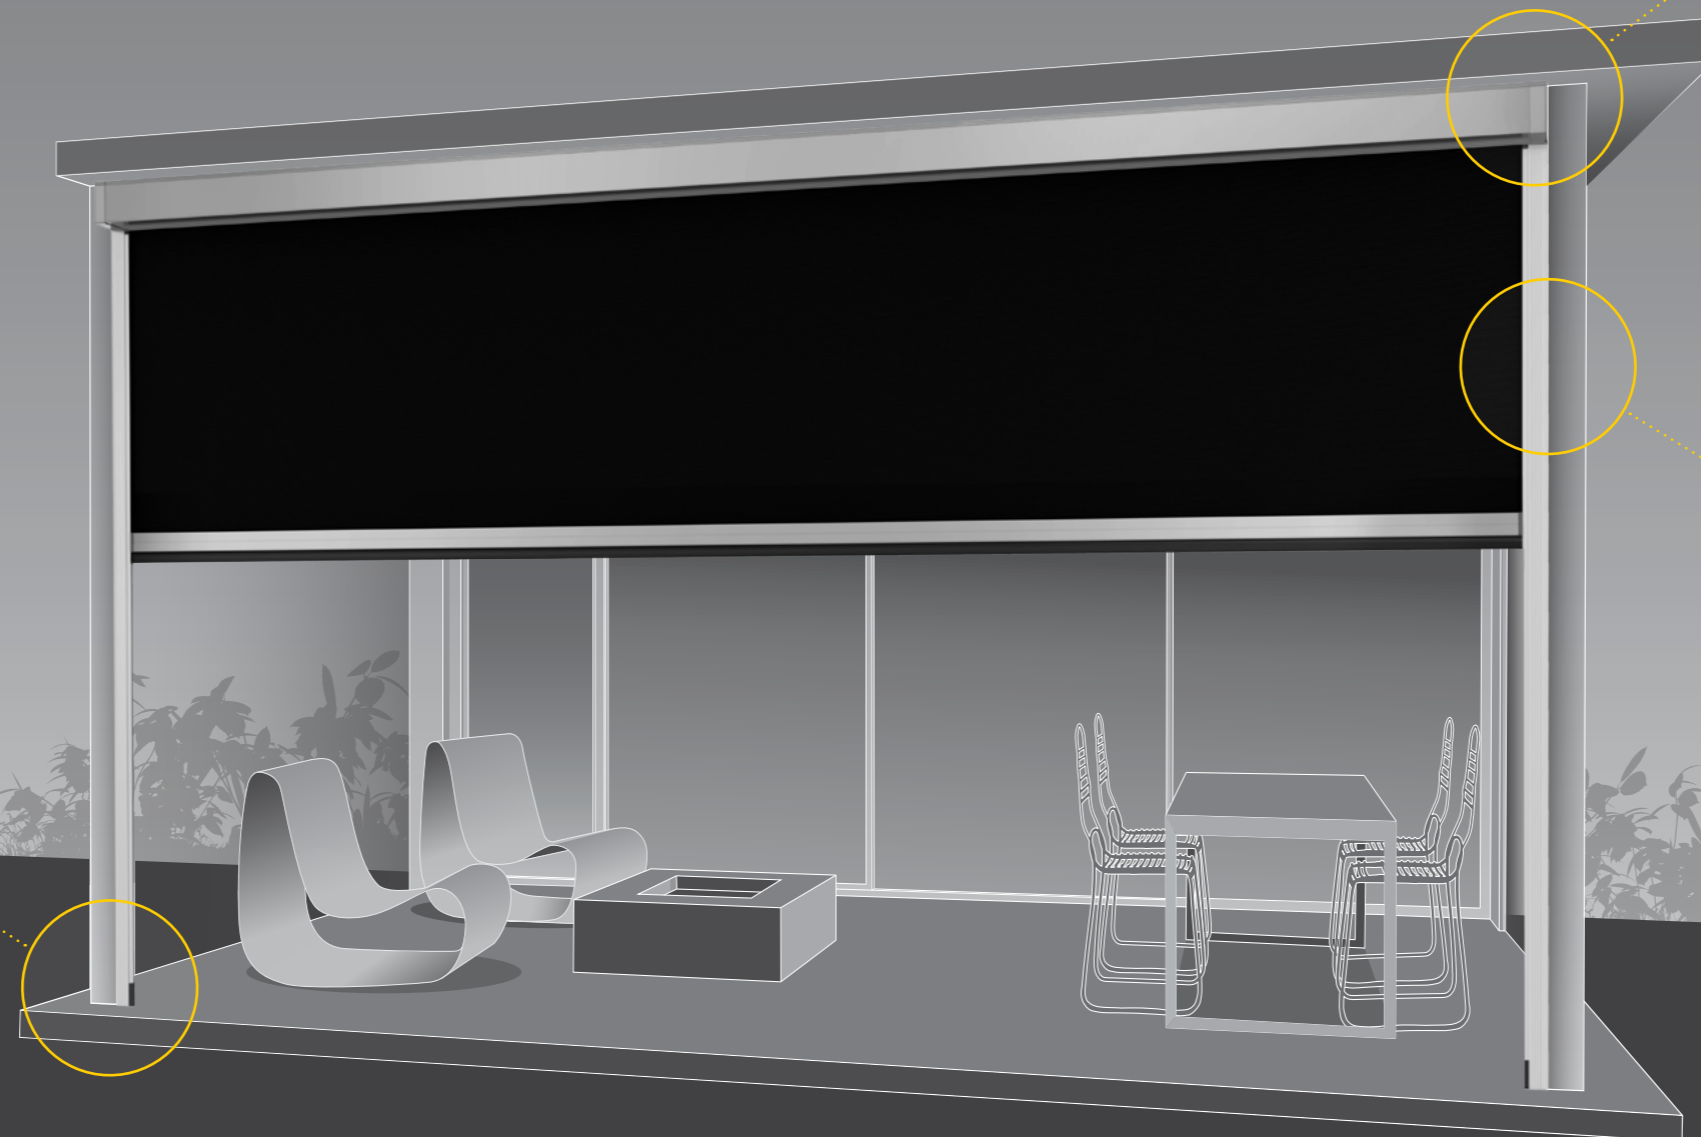

Your custom designed blinds can be made in widths up to 5.8 metres or an impressive 7 metres with Zipscreen Extreme, offering you an external solution to fit almost any area.

Customised headbox configuration

Zipscreen's head boxes are manufactured from high-quality aluminium featuring a modern, square profile. Take advantage of the versatile installation options offering either a full/semi-enclosed cassette or fascia configuration.

One action Ultra-Lock

Exclusive to Zipscreen, the patented Ultra-Lock is a hidden locking mechanism that integrates into the side channel of the system. The result? A secure and tensioned blind with an ultra-smooth taut fabric finish.

Hidden fabric retention

Concealed within the channels, z-LOCK™ securely fastens the fabric in position creating a strong, streamlined finish. With precision integration, the zip-guided system ensures zero gaps between the fabric and channel while ensuring an effortless operation.