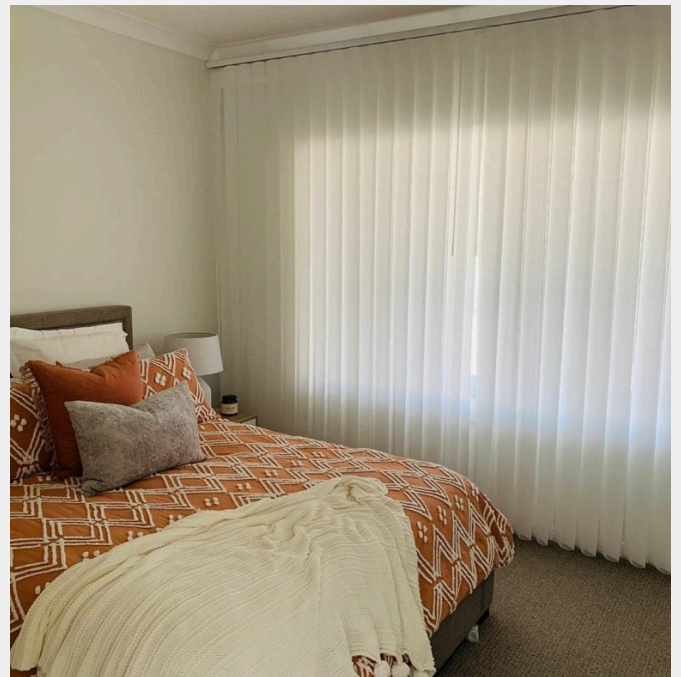

Curtains are an ever popular favourite, providing a soft and elegant look...but, they're either open or closed...till now.

Veri Shades® provide the look and feel of a curtain with the versatility of a blind. Manufactured with soft fabrics that hang beautifully without the need for clunky weights or chains, this means you can walk through a Veri Shade® whether it is open or closed, the fabric will simply sway out of the way and settle back perfectly.