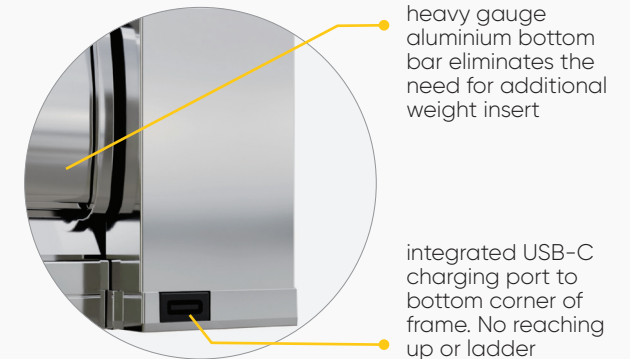

Its application is designed for residential style and aesthetics for bedrooms, child nursery rooms and home theatre rooms, yet robustly engineered to withstand high usage commercial applications such as hospital rooms, hotel & apartment rooms, office and boardrooms.

Key features include:

Improved Sleep Quality: 100% black out for a better sleep. Especially beneficial for shift workers or people living in areas with prolonged daylight hours.

Privacy: Prevent people from seeing into your home day or night.

Accessible Charging: The charging port is positioned at the base of the frame, eliminating the need to reach up and

connect the charging cord to the motor or open a Pelmet cover.

Enhanced Durability: Aluminium extrusions finished with scratch-resistant power coating to maintain a pristine appearance over time.

Performance Series Fabric: Exclusively designed for TruBlockout, Smart Block fabric is lightweight, ultra thin and a perfectly balanced drape enabling a 3-metre drop from slimmer roller boxes.

Safety: Compliance to Oeko-Tex standard 100 ensures the Smart Block fabric has no harmful substances, is odourless, eco friendly and child safe.

Fire Rated: Smart Block fabric is tested to AS1530 part 2 and 3, and FR rated to self-extinguishing level. In the event of fire, it can help mitigate fire spread, damage to furnishings, equipment, and other valuables.