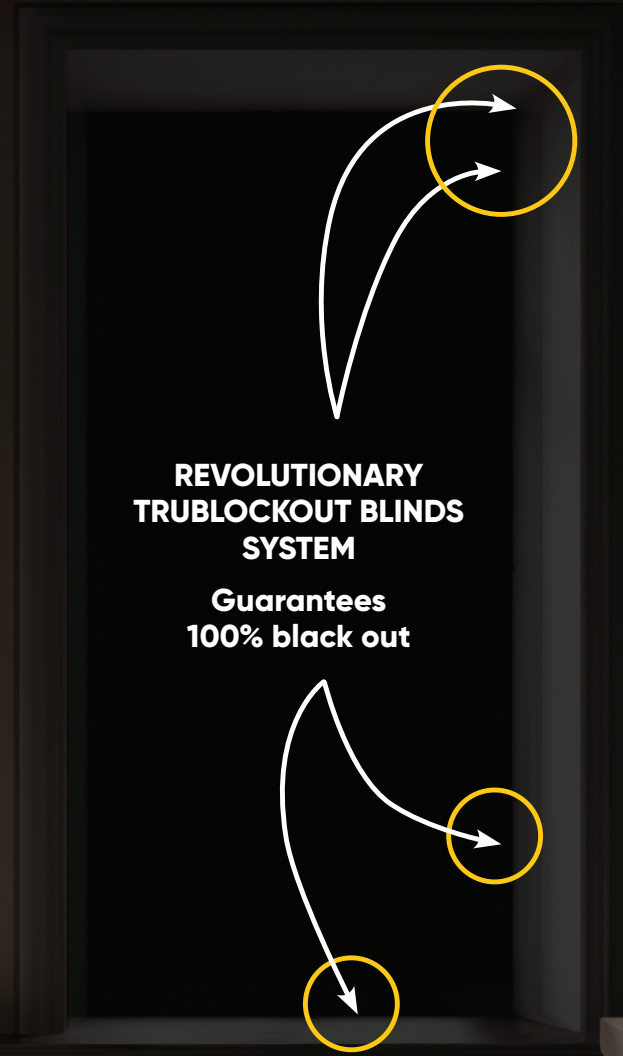

THE NEW  
**BLOCKOUT  
BLIND  
STANDARD**  
FOR AUSTRALIA

DON'T LOSE SLEEP WITH  
**ORDINARY BLOCK OUT BLINDS**

**COMPETITOR  
'BLOCK OUT BLINDS'**  
Edge gaps  
let in light

GET A BETTER NIGHT SLEEP  
**WITH TRUBLOCKOUT**

**REVOLUTIONARY  
TRUBLOCKOUT BLINDS  
SYSTEM**  
Guarantees  
100% black out

**TRU  
BLOCKOUT**  
100% Block Out Blinds System