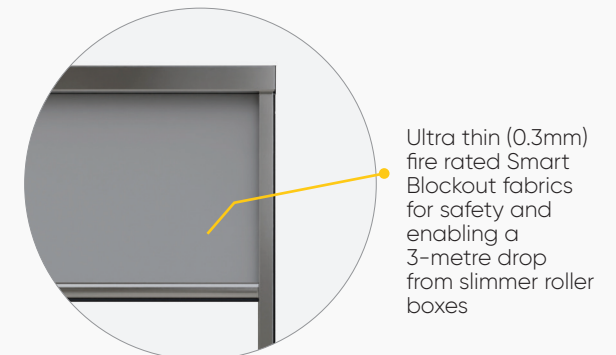

Its application is designed for residential style and aesthetics for bedrooms, child nursery rooms and home theatre rooms, yet robustly engineered to withstand high usage commercial applications such as hospital rooms, hotel & apartment rooms, office and boardrooms.

Key features include:

Improved Sleep Quality: 100% black out for a better sleep. Especially beneficial for shift workers or people living in areas with prolonged daylight hours.

Privacy: Prevent people from seeing into your home day or night.

Accessible Charging: The charging port is positioned at the base of the frame, eliminating the need to reach up and

connect the charging cord to the motor or open a Pelmet cover.

Enhanced Durability: Aluminium extrusions finished with scratch-resistant power coating to maintain a pristine appearance over time.

Performance Series Fabric: Exclusively designed for TruBlockout, Smart Block fabric is lightweight, ultra thin and a perfectly balanced drape enabling a 3-metre drop from slimmer roller boxes.

Safety: Compliance to Oeko-Tex standard 100 ensures the Smart Block fabric has no harmful substances, is odourless, eco friendly and child safe.

Fire Rated: Smart Block fabric is tested to AS1530 part 2 and 3, and FR rated to self-extinguishing level. In the event of fire, it can help mitigate fire spread, damage to furnishings, equipment, and other valuables.