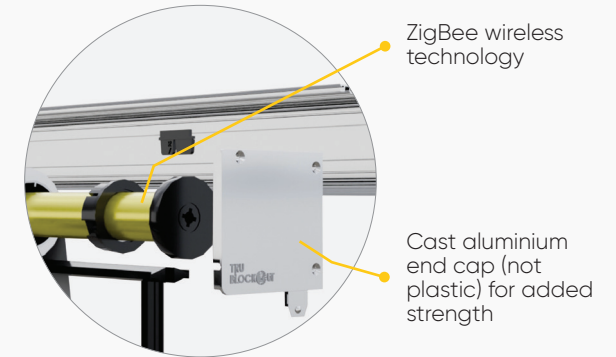

Its application is designed for residential style and aesthetics for bedrooms, child nursery rooms and home theatre rooms, yet robustly engineered to withstand high usage commercial applications such as hospital rooms, hotel & apartment rooms, office and boardrooms.

Key features include:

Improved Sleep Quality: 100% black out for a better sleep. Especially beneficial for shift workers or people living in areas with prolonged daylight hours.

Privacy: Prevent people from seeing into your home day or night.

Accessible Charging: The charging port is positioned at the base of the frame, eliminating the need to reach up and

connect the charging cord to the motor or open a Pelmet cover.

Enhanced Durability: Aluminium extrusions finished with scratch-resistant power coating to maintain a pristine appearance over time.

Performance Series Fabric: Exclusively designed for TruBlockout, Smart Block fabric is lightweight, ultra thin and a perfectly balanced drape enabling a 3-metre drop from slimmer roller boxes.

Safety: Compliance to Oeko-Tex standard 100 ensures the Smart Block fabric has no harmful substances, is odourless, eco friendly and child safe.

Fire Rated: Smart Block fabric is tested to AS1530 part 2 and 3, and FR rated to self-extinguishing level. In the event of fire, it can help mitigate fire spread, damage to furnishings, equipment, and other valuables.