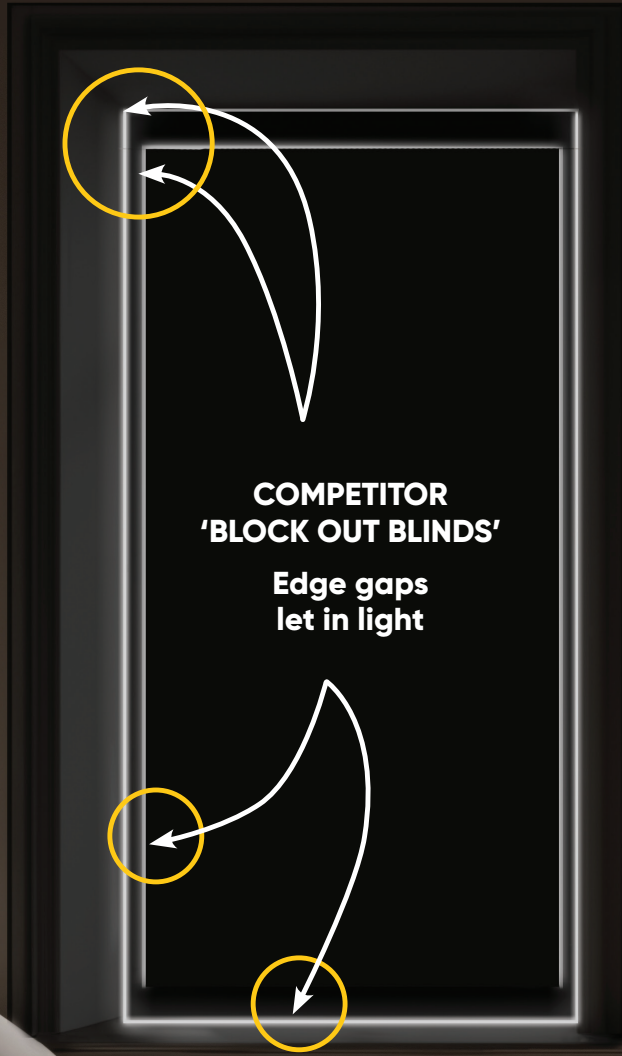

THE NEW  
**BLOCKOUT  
BLIND  
STANDARD**  
FOR AUSTRALIA

DON'T LOSE SLEEP WITH  
**ORDINARY BLOCK OUT BLINDS**

**COMPETITOR  
'BLOCK OUT BLINDS'**  
Edge gaps  
let in light

GET A BETTER NIGHT SLEEP  
**WITH TRUBLOCKOUT**

**REVOLUTIONARY  
TRUBLOCKOUT BLINDS  
SYSTEM**  
Guarantees  
100% black out

**TRU  
BLOCKOUT**  
100% Block Out Blinds System