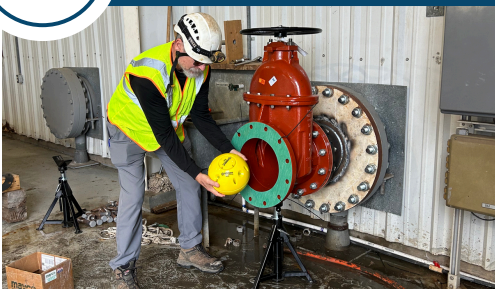

## BENEFITS

- Gain C factor
- Gauge pipes for inspection
- Extend pump/pipe life
- Save power
- Upgrade your assets

## FEATURES

- Clean/inspect long distances
- 2" and larger capable
- Pipe modification support
- NSF approved for potable
- Pipe mod assistance

Questions? Contact us:

+1-412-999-4783

[kembry@pressurepipeconsulting.com](mailto:kembry@pressurepipeconsulting.com)

## PRESSURE PIPE INSPECTION