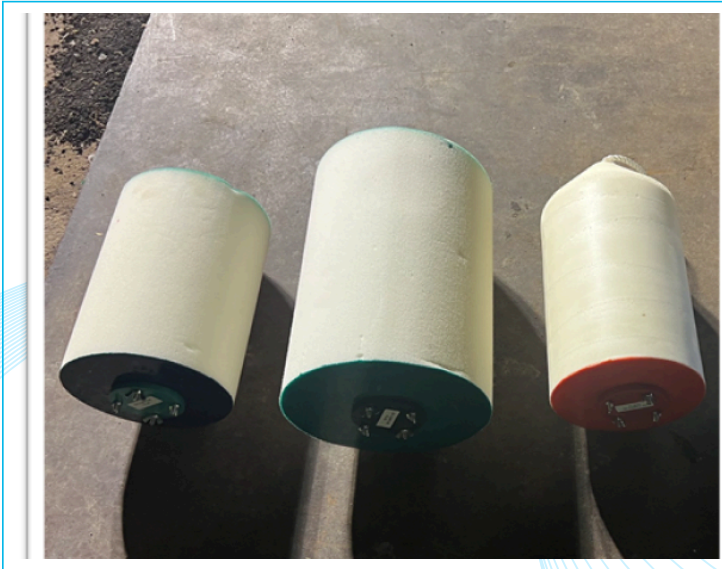

MECHANICAL AND ICE PIGGING SERVICES

BENEFITS

- Gain C factor
- Gauge pipes for inspection
- Extend pump/pipe life
- Save power
- Upgrade your assets

FEATURES

- Clean/inspect long distances
- 2" and larger capable
- Pipe modification support
- NSF approved for potable
- Pipe mod assistance

Questions? Contact us:

+1-412-999-4783

kembry@pressurepipeconsulting.com

www.pressurepipeconsulting.com