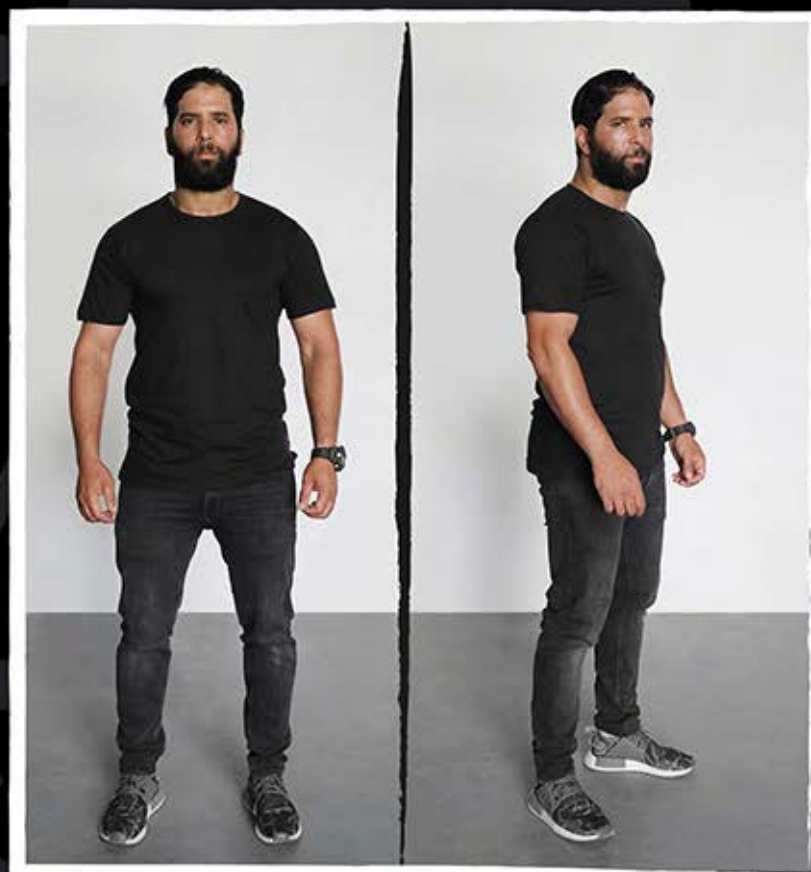

---

[contact@cedstunt.com](mailto:contact@cedstunt.com)  
[www.cedstunt.com](http://www.cedstunt.com)

---

AIMAD  
MGHAR

---

MEASUREMENTS / UK

HEIGHT	5 ft 9 inch
WEIGHT	185 lbs
HEAD	1 ft 11 inch
COLLAR	1 ft 4,5 inch
SHOULDERS	1 ft 6 inch
CHEST	3 ft 3 inch
WAIST	2 ft 11 inch
HIPS	3 ft 6 inch
ARM / BICEPS	1 ft 1 inch
LEG	3 ft 5,7 inch
FEET	8