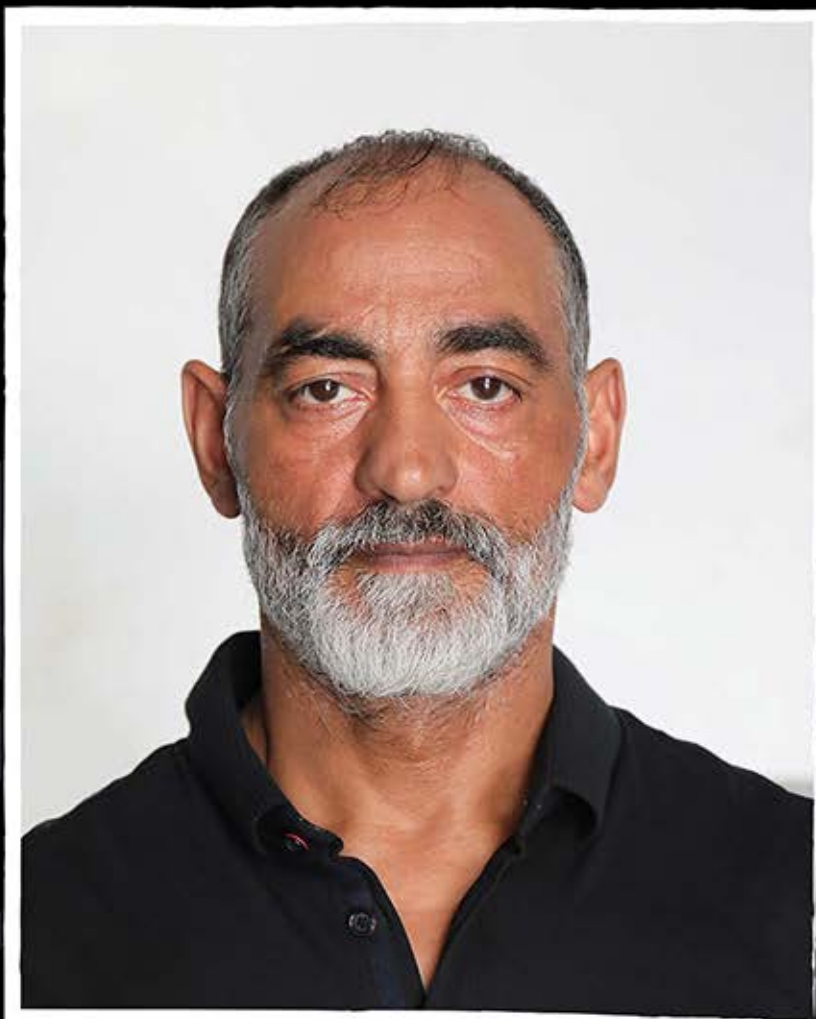

## BENJAMIN HICQUEL

---

### MEASUREMENTS / UK

HEIGHT	5 ft 11 inch
WEIGHT	170 lbs
HEAD	1 ft 10,4 inch
COLLAR	1 ft 4 inch
SHOULDERS	1 ft 7,3 inch
CHEST	3 ft 3,8 inch
WAIST	2 ft 9,5 inch
HIPS	3 ft 3 inch
ARM / BICEPS	1 ft
LEG	3 ft 8 inch
FEET	10
SHIRT SIZE	M
PANTS	32

---

[contact@cedstunt.com](mailto:contact@cedstunt.com)  
[www.cedstunt.com](http://www.cedstunt.com)

---

JOSEPH  
BEDELLEM

---

MEASUREMENTS / UK

HEIGHT	5 ft 11 inch
WEIGHT	198 lbs
HEAD	1 ft 10 inch
COLLAR	1 ft 3,7 inch
SHOULDERS	1 ft 8 inch
CHEST	3 ft 6 inch
WAIST	2 ft 10 inch
HIPS	3 ft 1,7 inch
ARM / BICEPS	1 ft 1,3 inch
LEG	3 ft 4,1 inch
FEET	9