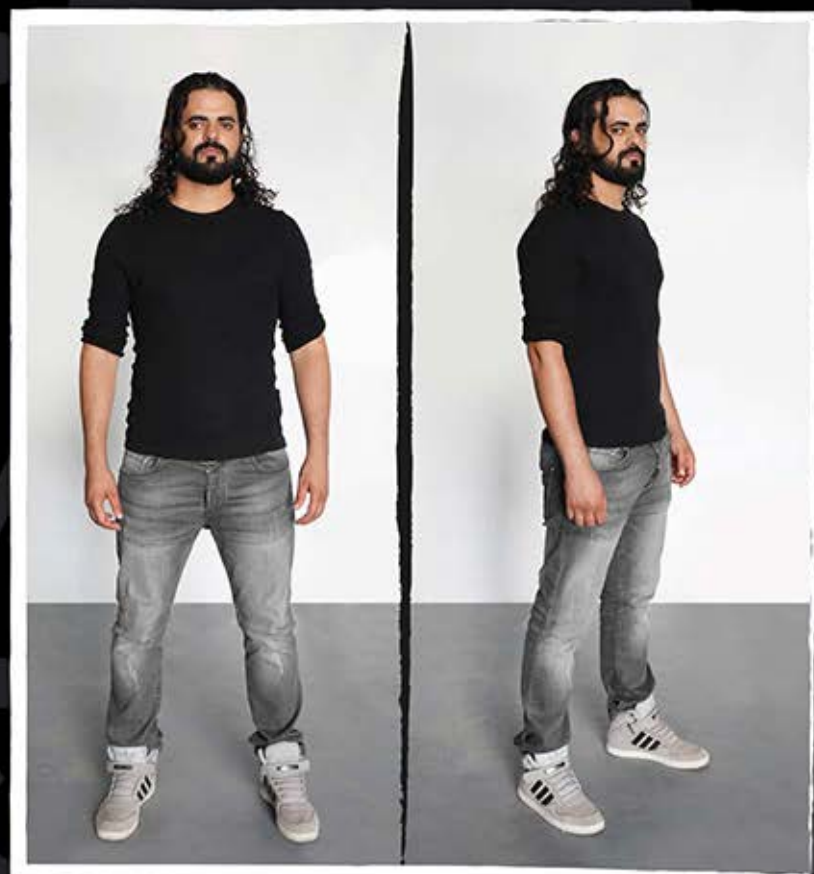

---

[contact@cedstunt.com](mailto:contact@cedstunt.com)  
[www.cedstunt.com](http://www.cedstunt.com)

---

YOUSSEF  
MARCHOUKI

---

MEASUREMENTS / UK

HEIGHT	5 ft 11,2 inch
WEIGHT	183 lbs
HEAD	1 ft 11 inch
COLLAR	1 ft 3,3 inch
SHOULDERS	1 ft 7,3 inch
CHEST	3 ft 3,3 inch
WAIST	2 ft 11 inch
HIPS	3 ft 5 inch
ARM / BICEPS	1 ft
LEG	3 ft 4,1 inch
FEET	9