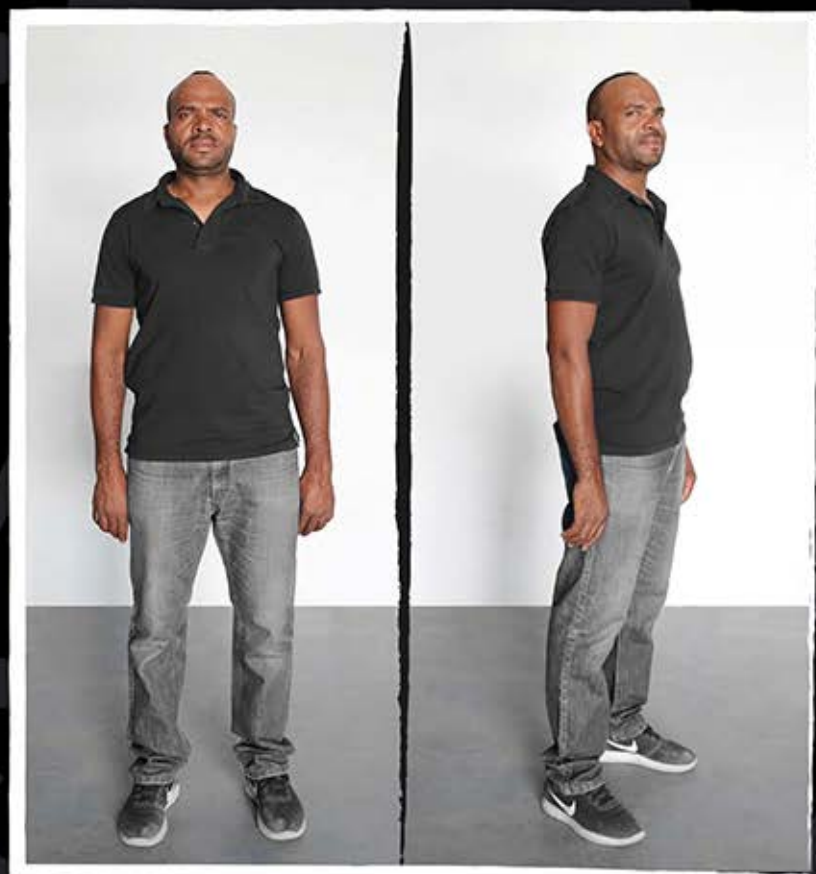

MEASUREMENTS / UK

HEIGHT	5 ft 8,1 inch
WEIGHT	181 lbs
HEAD	1 ft 10 inch
COLLAR	1 ft 2,5 inch
SHOULDERS	1 ft 6,9 inch
CHEST	3 ft 3 inch
WAIST	3 ft
HIPS	3 ft 6,1 inch
ARM / BICEPS	1 ft
LEG	3 ft 4,1 inch
FEET	9

---

contact@cedstunt.com
www.cedstunt.com