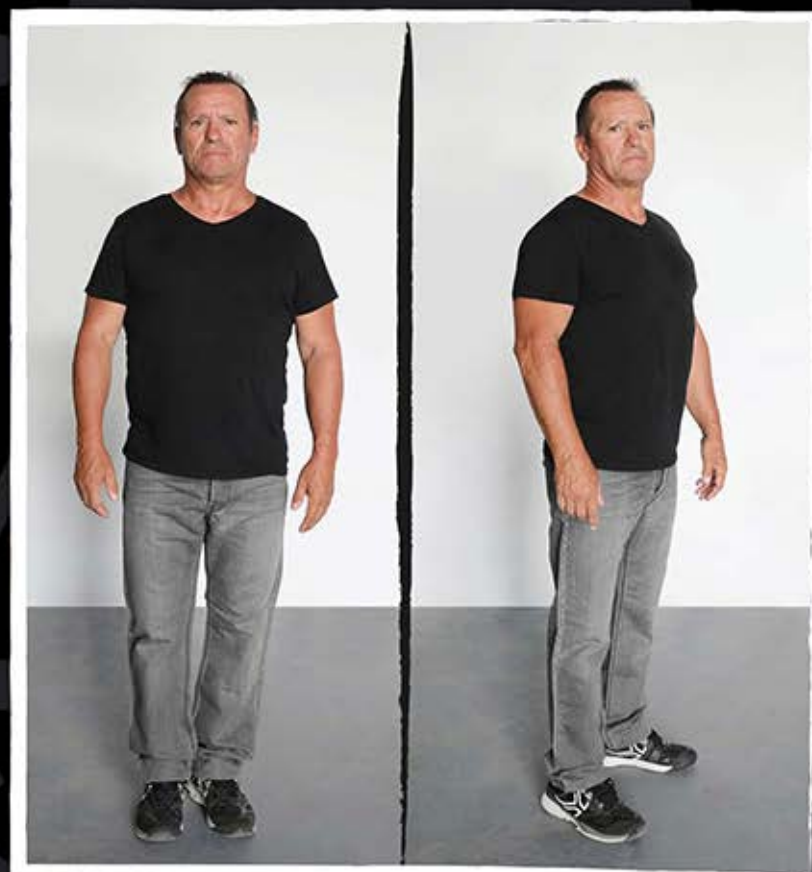

MEASUREMENTS / UK

HEIGHT	5 ft 4,5 inch
WEIGHT	165 lbs
HEAD	1 ft 9,6 inch
COLLAR	1 ft 4,1 inch
SHOULDERS	1 ft 7,2 inch
CHEST	3 ft 7,3 inch
WAIST	3 ft 3 inch
HIPS	3 ft 3 inch
ARM / BICEPS	1 ft 1 inch
LEG	3 ft
FEET	7,5

---

contact@cedstunt.com
www.cedstunt.com