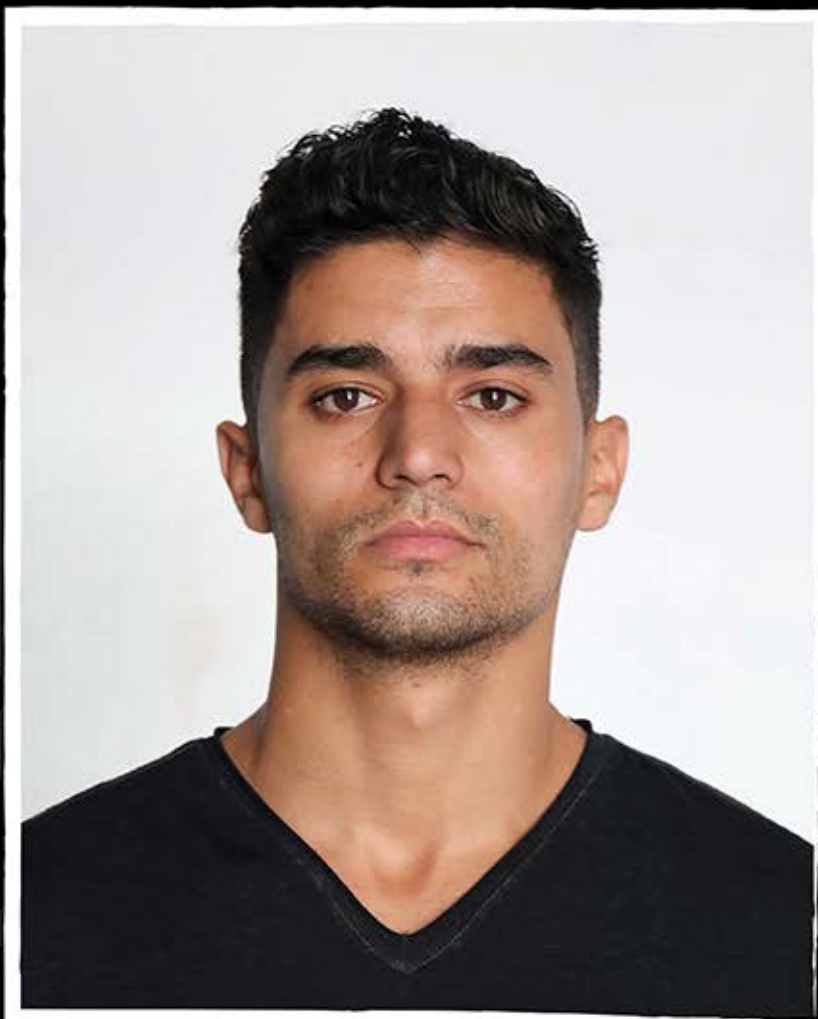

REDA
AIT OUFQIR