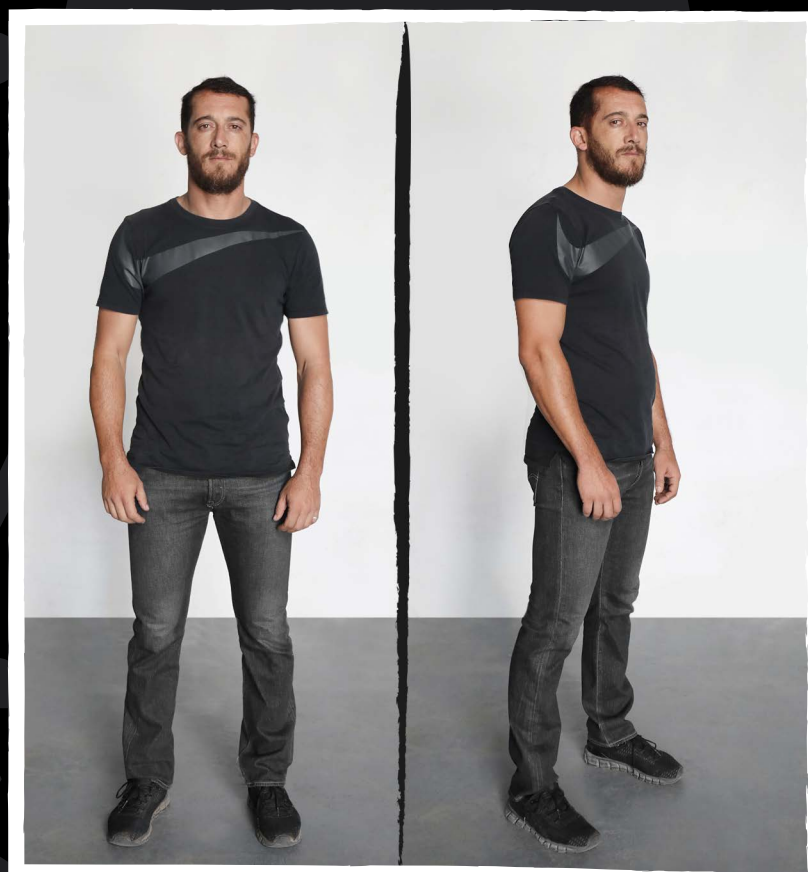

TAREK BELMEKKI

MEASUREMENTS / UK

HEIGHT	6 ft
WEIGHT	187 lbs
HEAD	1 ft 11 inch
COLLAR	1 ft 3,7 inch
SHOULDERS	1 ft 7,3 inch
CHEST	3 ft 3,3 inch
WAIST	2 ft 11 inch
HIPS	3 ft 4,5 inch
ARM / BICEPS	1 ft
LEG	3 ft 5 inch
FEET	9