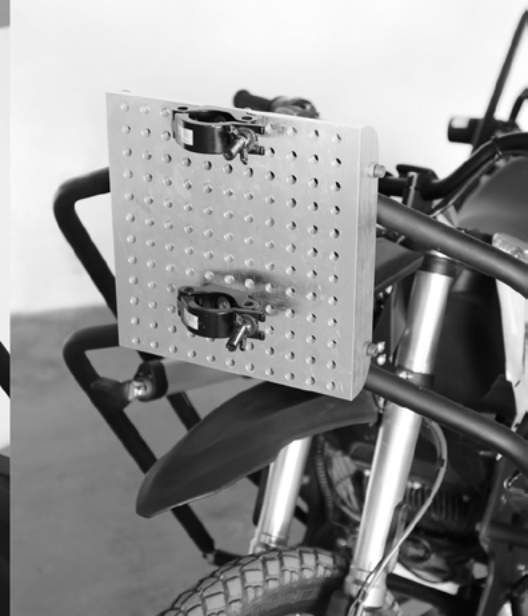

VEHICLES CEDSTUNT

ZERO FX MOTORCYCLE

ZERO
MOTORCYCLES®

ZERO FX MOTORCYCLE

The Zero FX Motorcycle is 100% electric & silent without clutch and gear. With its 44 HP and +/- 120km/H (80mph) max speed, it cope any terrain off and or road. Perfect tracking vehicle for dialogue scenes, animals pursuits, narrow streets.

FRONT & BACK RIG HEIGHT ADJUSTABLE

The Zero FX Motorcycle has a back mount and a front mount adjustable in height. Camera will be mounted on a Movi XL with a top height of and a low height

RECOMMENDED WITH MOVI XL

DIMENSIONS : 664 x 507 x 700mm (L*W*H)

CAMERA CAGE : 399 x 255 x 289mm (L*W*H)

WEIGHT : 24,25lbs / 11kg

COMPATIBLE CAMERA : Red Epic, Red Dragon,
Red Weapon, ARRI Alexa XT, ARRI Alexa 65,
Sony F5, Sony F55, PHANTOM Flex 4K
More specs on www.freeflysystems.com

Mōvi XL**OPERATED STABILIZED HEAD FROM A SUPPORT VEHICLE**

Wirelessly supported by all freely products, this controller will have the option to adjust camera settings on the fly, adjust focus iris and zoom, while being able to control the head of movie XL.
Fully integrated system powered by V lock and wireless downlinks to small HD