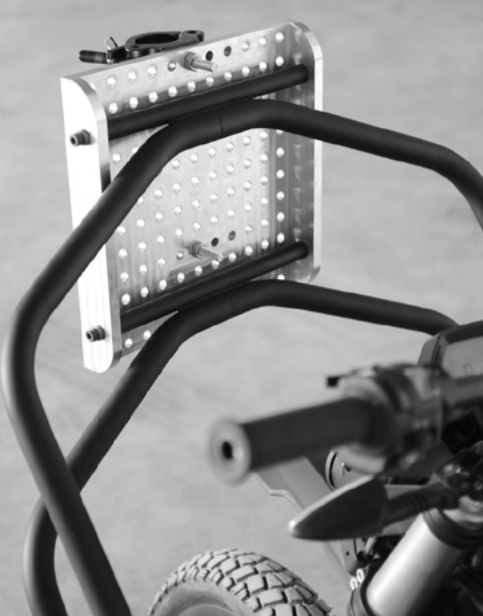

VEHICLES CEDSTUNT

ZERO FX MOTORCYCLE

ZERO
MOTORCYCLES®

ZERO FX MOTORCYCLE

The Zero FX Motorcycle is 100% electric & silent without clutch and gear. With its 44 HP and +/- 120km/H (80mph) max speed, it cope any terrain off and or road. Perfect tracking vehicle for dialogue scenes, animals pursuits, narrow streets.

FRONT & BACK RIG HEIGHT ADJUSTABLE

The Zero FX Motorcycle has a back mount and a front mount adjustable in height. Camera will be mounted on a Movi XL with a top height of and a low height

RECOMMENDED WITH MOVI XL

DIMENSIONS : 664 x 507 x 700mm (L*W*H)

CAMERA CAGE : 399 x 255 x 289mm (L*W*H)

WEIGHT : 24,25lbs / 11kg

COMPATIBLE CAMERA : Red Epic, Red Dragon,
Red Weapon, ARRI Alexa XT, ARRI Alexa 65,
Sony F5, Sony F55, PHANTOM Flex 4K
More specs on www.freeflysystems.com

Mōvi XL**OPERATED STABILIZED HEAD FROM A SUPPORT VEHICLE**

Wirelessly supported by all freely products, this controller will have the option to adjust camera settings on the fly, adjust focus iris and zoom, while being able to control the head of movie XL.
Fully integrated system powered by V lock and wireless downlinks to small HD