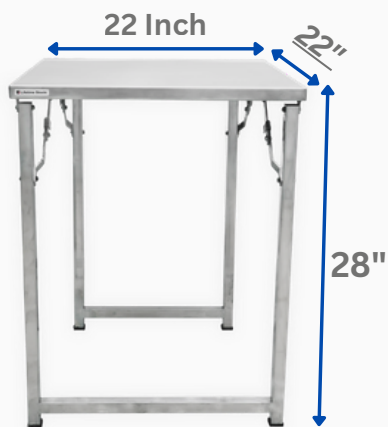

HEIGHT
46CM

WIDTH 37 CM

7 SIZES OF STOOLS
AVAILABLE

1.75 Foot

SIZE 21 INCH

TOP SIZE 34 CM DIA

2 Foot

SIZE 24 INCH

*18" - 24" inch Height
Adjustable
SS Frame and SS Top*

MS REVOLVING 3 LEG STOOL

*18" - 24" inch Height
Adjustable
MS Frame and SS Top*

SS REVOLVING 4 LEG STOOL

*22" - 29" inch Height
Adjustable
SS Frame and SS Top*

SS REVOLVING 4 LEG WITH RING

*24" - 30" inch Height
Adjustable
SS Frame and SS Top*

FOLDING TABLES & STOOLS

STAINLESS STEEL PREMIUM
QUALITY

46" X 27" SS FOLDING TABLE

EASILY FOLDABLE TABLE

DIMENSIONS

SMART STORAGE SOLUTION

GRADE: 202 & HEAVY HINGE LOCK MECHANISM

22" X 22" SS FOLDING TABLE

EASILY FOLDABLE TABLE

DIMENSIONS

SMART STORAGE SOLUTION

GRADE: 202 & HEAVY HINGE LOCK MECHANISM

22X22 FOLDING TABLE

Best for Camping and Outdoor
Fun times