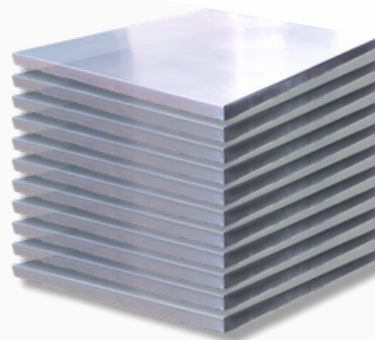

SS REVOLVING 4 LEG WITH RING

*24" - 30" inch Height
Adjustable
SS Frame and SS Top*

FOLDING TABLES & STOOLS

STAINLESS STEEL PREMIUM
QUALITY

46" X 27" SS FOLDING TABLE

EASILY FOLDABLE TABLE

DIMENSIONS

SMART STORAGE SOLUTION

GRADE: 202 & HEAVY HINGE LOCK MECHANISM

22" X 22" SS FOLDING TABLE

EASILY FOLDABLE TABLE

DIMENSIONS

SMART STORAGE SOLUTION

GRADE: 202 & HEAVY HINGE LOCK MECHANISM

22X22 FOLDING TABLE

Best for Camping and Outdoor
Fun times