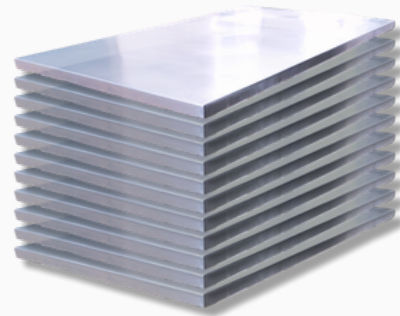

SS REVOLVING 4 LEG WITH RING

*24" - 30" inch Height
Adjustable
SS Frame and SS Top*

FOLDING TABLES & STOOLS

STAINLESS STEEL PREMIUM
QUALITY

46" X 27" SS FOLDING TABLE

EASILY FOLDABLE TABLE

DIMENSIONS

SMART STORAGE SOLUTION