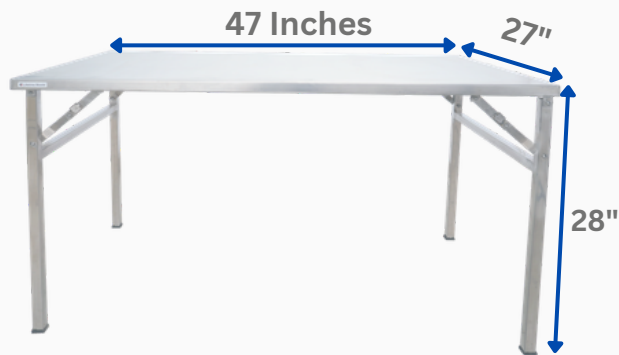

HEIGHT
46CM

WIDTH 37 CM

7 SIZES OF STOOLS
AVAILABLE

1.75 Foot

SIZE 21 INCH

TOP SIZE 34 CM DIA

2 Foot

SIZE 24 INCH

*18" - 24" inch Height
Adjustable
SS Frame and SS Top*

MS REVOLVING 3 LEG STOOL

*18" - 24" inch Height
Adjustable
MS Frame and SS Top*

SS REVOLVING 4 LEG STOOL

*22" - 29" inch Height
Adjustable
SS Frame and SS Top*

SS REVOLVING 4 LEG WITH RING

*24" - 30" inch Height
Adjustable
SS Frame and SS Top*

FOLDING TABLES & STOOLS

STAINLESS STEEL PREMIUM
QUALITY

46" X 27" SS FOLDING TABLE

EASILY FOLDABLE TABLE

DIMENSIONS

SMART STORAGE SOLUTION

GRADE: 202 & HEAVY HINGE LOCK MECHANISM

22" X 22" SS FOLDING TABLE

EASILY FOLDABLE TABLE

DIMENSIONS

SMART STORAGE SOLUTION

GRADE: 202 & HEAVY HINGE LOCK MECHANISM

22X22 FOLDING TABLE

Best for Camping and Outdoor
Fun times