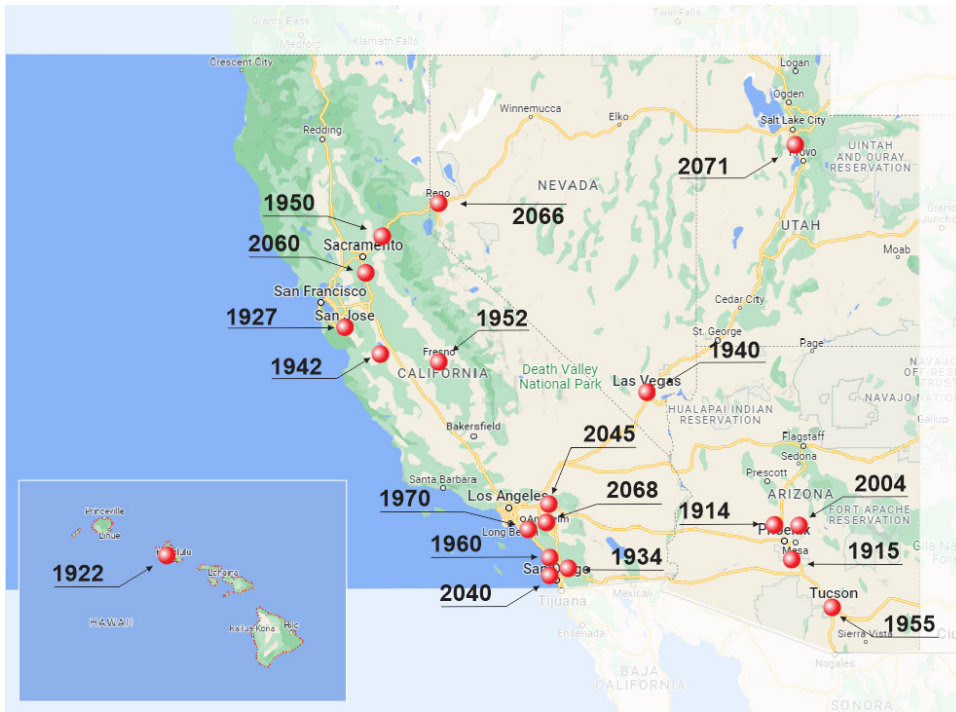

Indian Motorcycle Riders Group® – Southwest Region

Chapter #	Chapter name	Location
1914	IMRG Peoria – Grand Canyon	Peoria, AZ
1915	IMRG Chandler - Superstition Mountains	Chandler, AZ
1922	IMRG Holoholo	Honolulu, HI
1927	San Jose IMRG	San Jose, CA
1934	Spirit of San Diego	El Cajon, CA
1940	IMRG Las Vegas	Las Vegas, NV
1942	Hollister IMRG	Hollister, CA
1950	Gold Country IMRG	Auburn, CA
1952	Fresno IMRG	Fresno, CA
1955	IMRG Tucson – Black Mountain	Tucson, AZ
1960	North County IMRG	San Marcos, CA
1970	Orange County IMRG	Westminster, CA
2004	Scottsdale IMRG	Scottsdale, AZ
2040	SD Crew	San Diego, CA
2045	Inland Empire IMRG	Redlands, CA
2060	Elk Grove IMRG	Elk Grove, CA
2066	Battle Born IMRG	Reno, NV
2068	Riverside County	Corona, CA
2071	Wasatch IMRG	Draper, UT

NorCal		SoCal		AZ	
1927	San Jose IMRG	1934	Spirit of San Diego	1914	IMRG Peoria – Grand Canyon Chapter
1942	Hollister IMRG	1960	North County IMRG	1915	IMRG Chandler - Superstition Mountains
1950	Gold Country IMRG	1970	Orange County IMRG	1955	IMRG Tucson – Black Mountain chapter
1952	Fresno IMRG	2040	SD Crew	2004	Scottsdale IMRG
2060	Elk Grove IMRG	2045	Inland Empire IMRG		
2066	Battle Born IMRG	2068	Riverside County		

Rockies		Hawaii	
1940	IMRG Las Vegas	1922	IMRG Holoholo
2071	Wasatch IMRG		