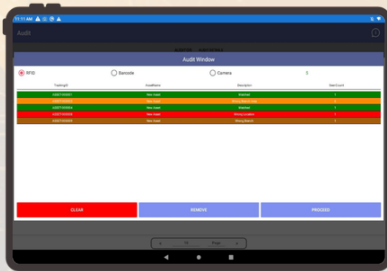

Modules and Features

RFID Asset Management System

Ingress/Egress

Locate Asset

Asset Audit

Asset Assignment

Other Features

Dashboard	User Control	Custom Fields
Straight Line Depreciation	Asset Condition	Asset Maintenance
Asset Movement	Email Notification	Asset Category
Branch Settings	Location	Supplier