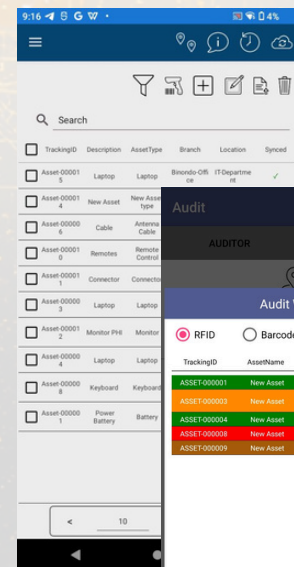

Client App / Frontend

Technical Specifications	Requirements
<p>Browser-based View Engine: Razor (.cshtml) V7.0.0 Styling: Bootstrap/Custom CSS Javascript: Javascript Browser Support: Chrome, Edge, Firefox</p>	<p>Workstation with any OS Server connection Browser: Chrome, Edge, Safari, Firefox</p>

Modules and Features

RFID Asset Management System

Ingress/Egress

Locate Asset

Asset Audit

Asset Assignment

Other Features

Dashboard	User Control	Custom Fields
Straight Line Depreciation	Asset Condition	Asset Maintenance
Asset Movement	Email Notification	Asset Category
Branch Settings	Location	Supplier