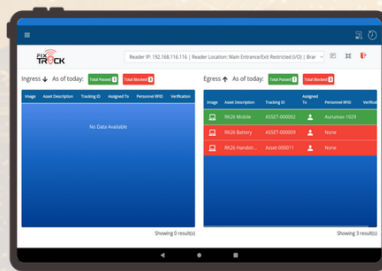

Modules and Features

RFID Asset Management System

Ingress/Egress

Locate Asset

Asset Audit

Asset Assignment

Other Features

Dashboard	User Control	Custom Fields
Straight Line Depreciation	Asset Condition	Asset Maintenance
Asset Movement	Email Notification	Asset Category
Branch Settings	Location	Supplier