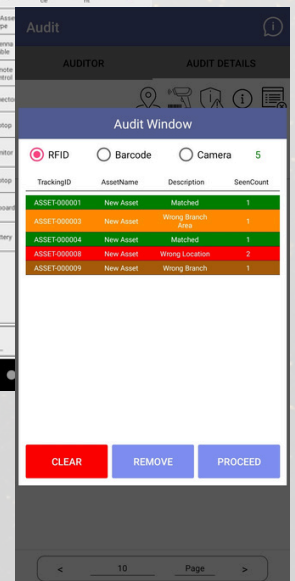

Client App / Frontend

Technical Specifications	Requirements
<p>Browser-based View Engine: Razor (.cshtml) V7.0.0 Styling: Bootstrap/Custom CSS Javascript: Javascript Browser Support: Chrome, Edge, Firefox</p>	<p>Workstation with any OS Server connection Browser: Chrome, Edge, Safari, Firefox</p>

Modules and Features

RFID Asset Management System

Ingress/Egress

Locate Asset

Asset Audit

Asset Assignment

Other Features

Dashboard	User Control	Custom Fields
Straight Line Depreciation	Asset Condition	Asset Maintenance
Asset Movement	Email Notification	Asset Category
Branch Settings	Location	Supplier