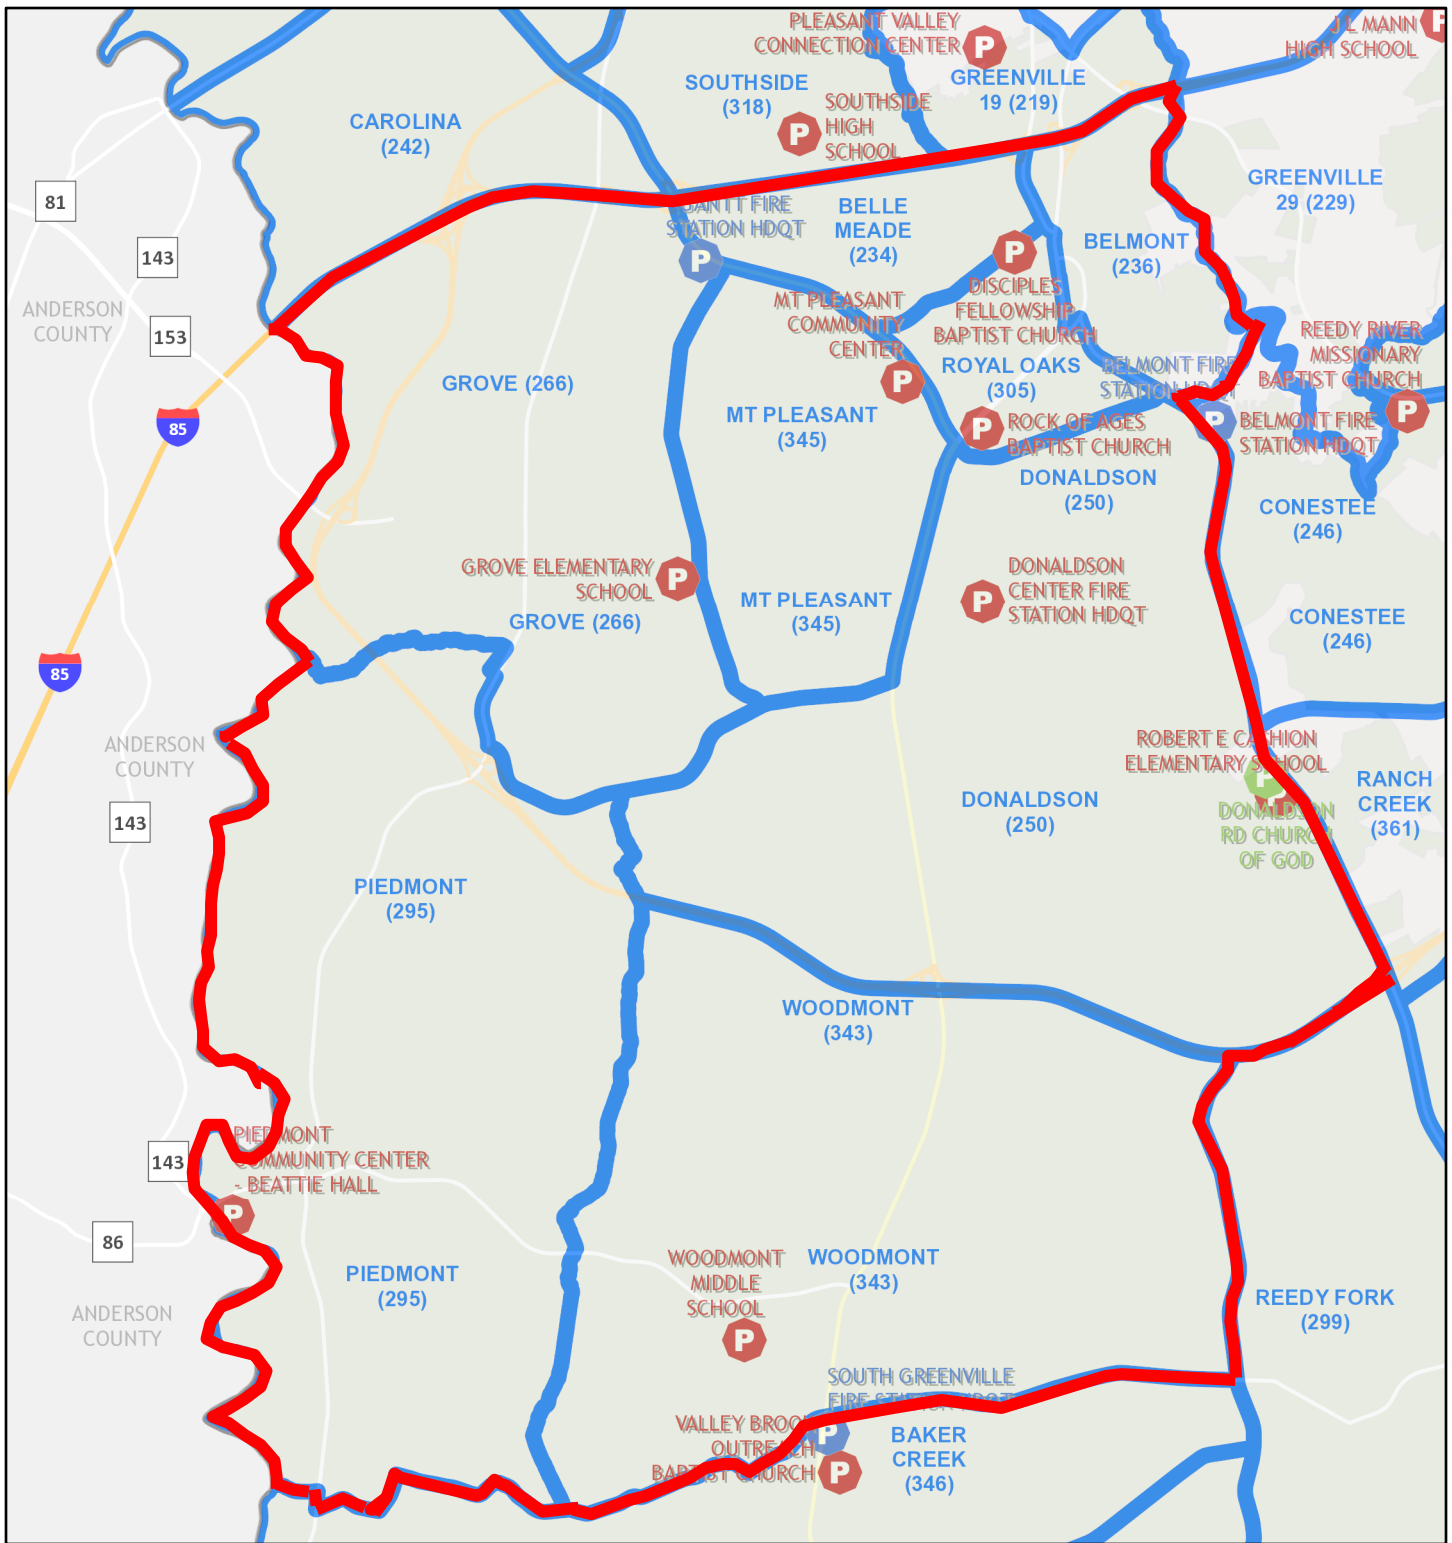

# Zone 9

August 27, 2023

1:72,000

Greenville County GIS Division, Greenville, South Carolina, Greenville County GIS Division, Greenville, South Carolina 29601, Greenville County, South Carolina GIS Division