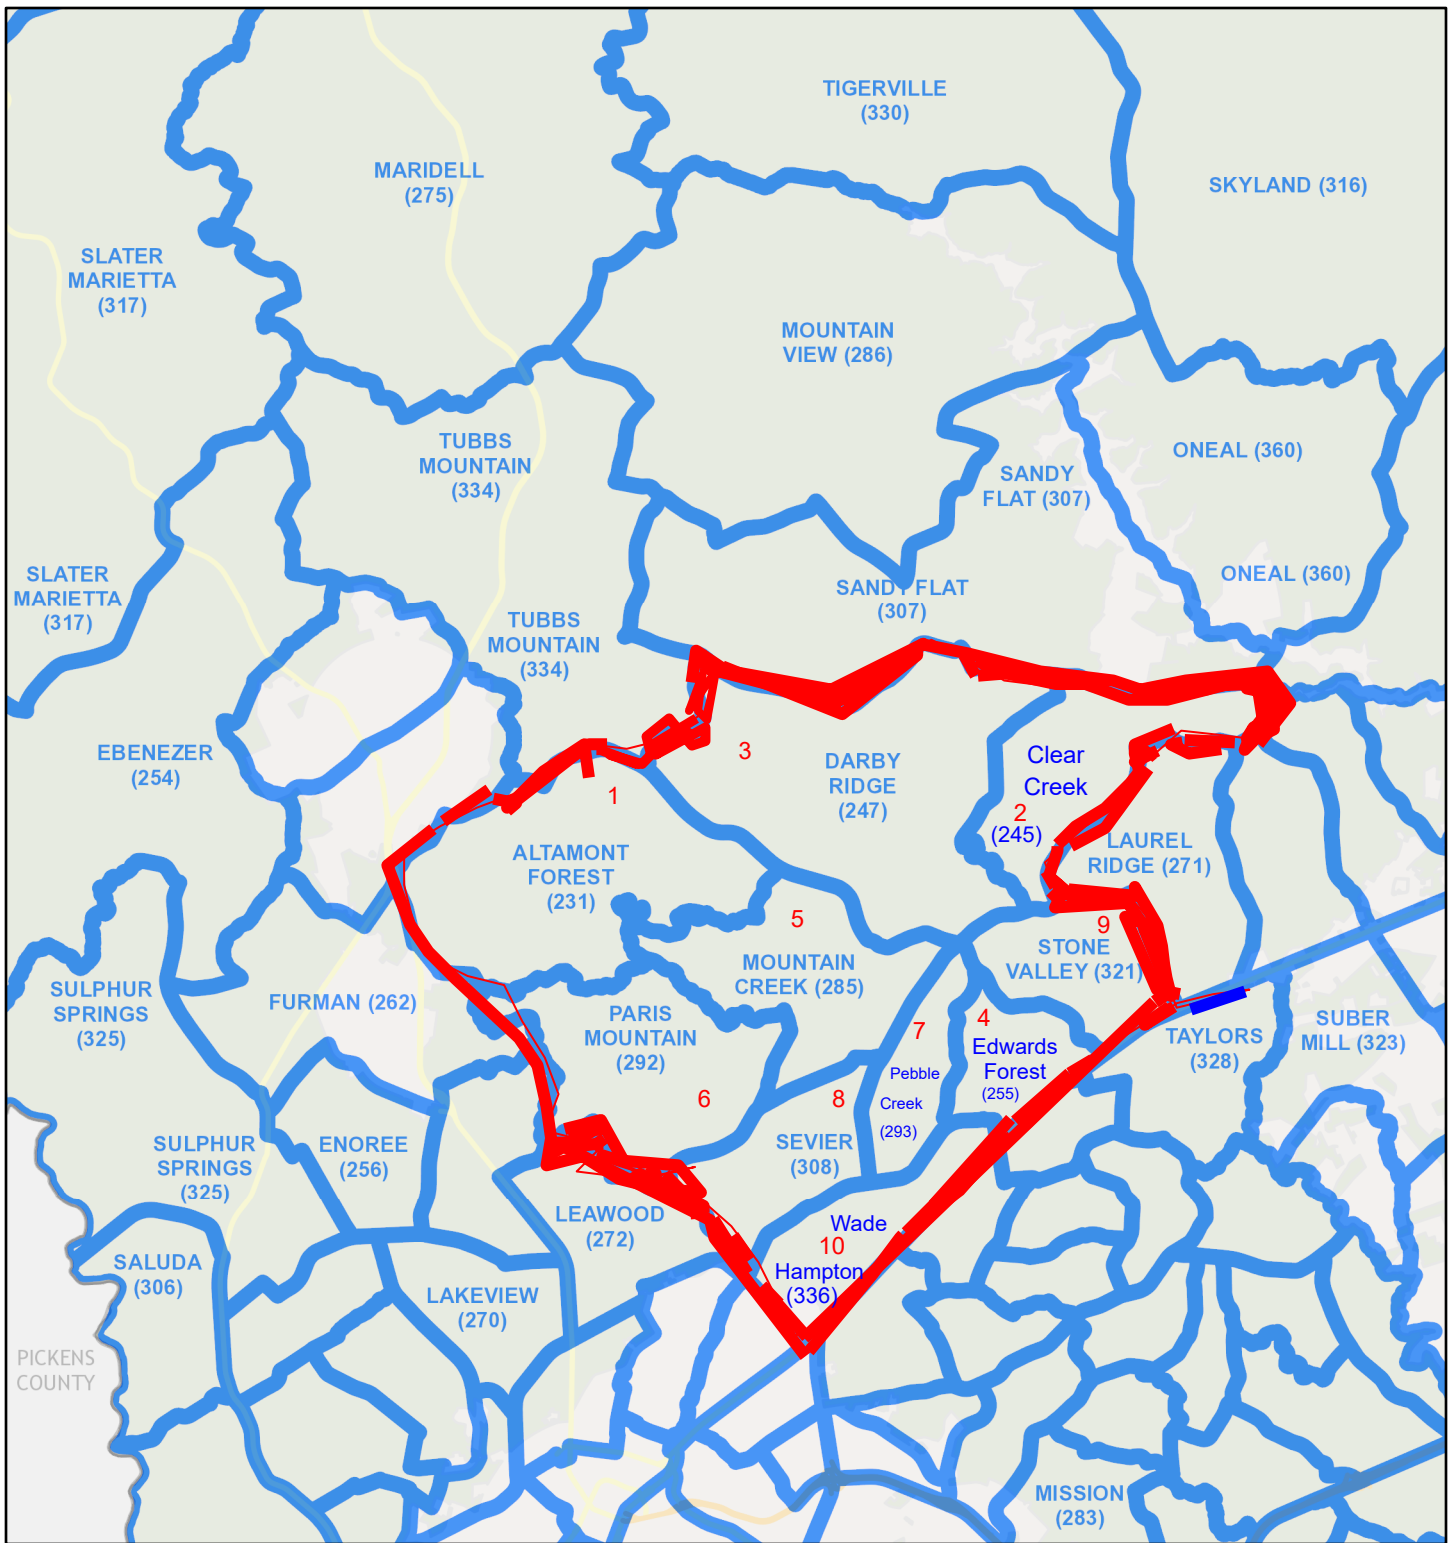

# Zone 8

August 20, 2023

1:126,720

Greenville County GIS Division, Greenville, South Carolina, Greenville County GIS Division, Greenville, South Carolina 29601, Greenville County, South Carolina GIS Division