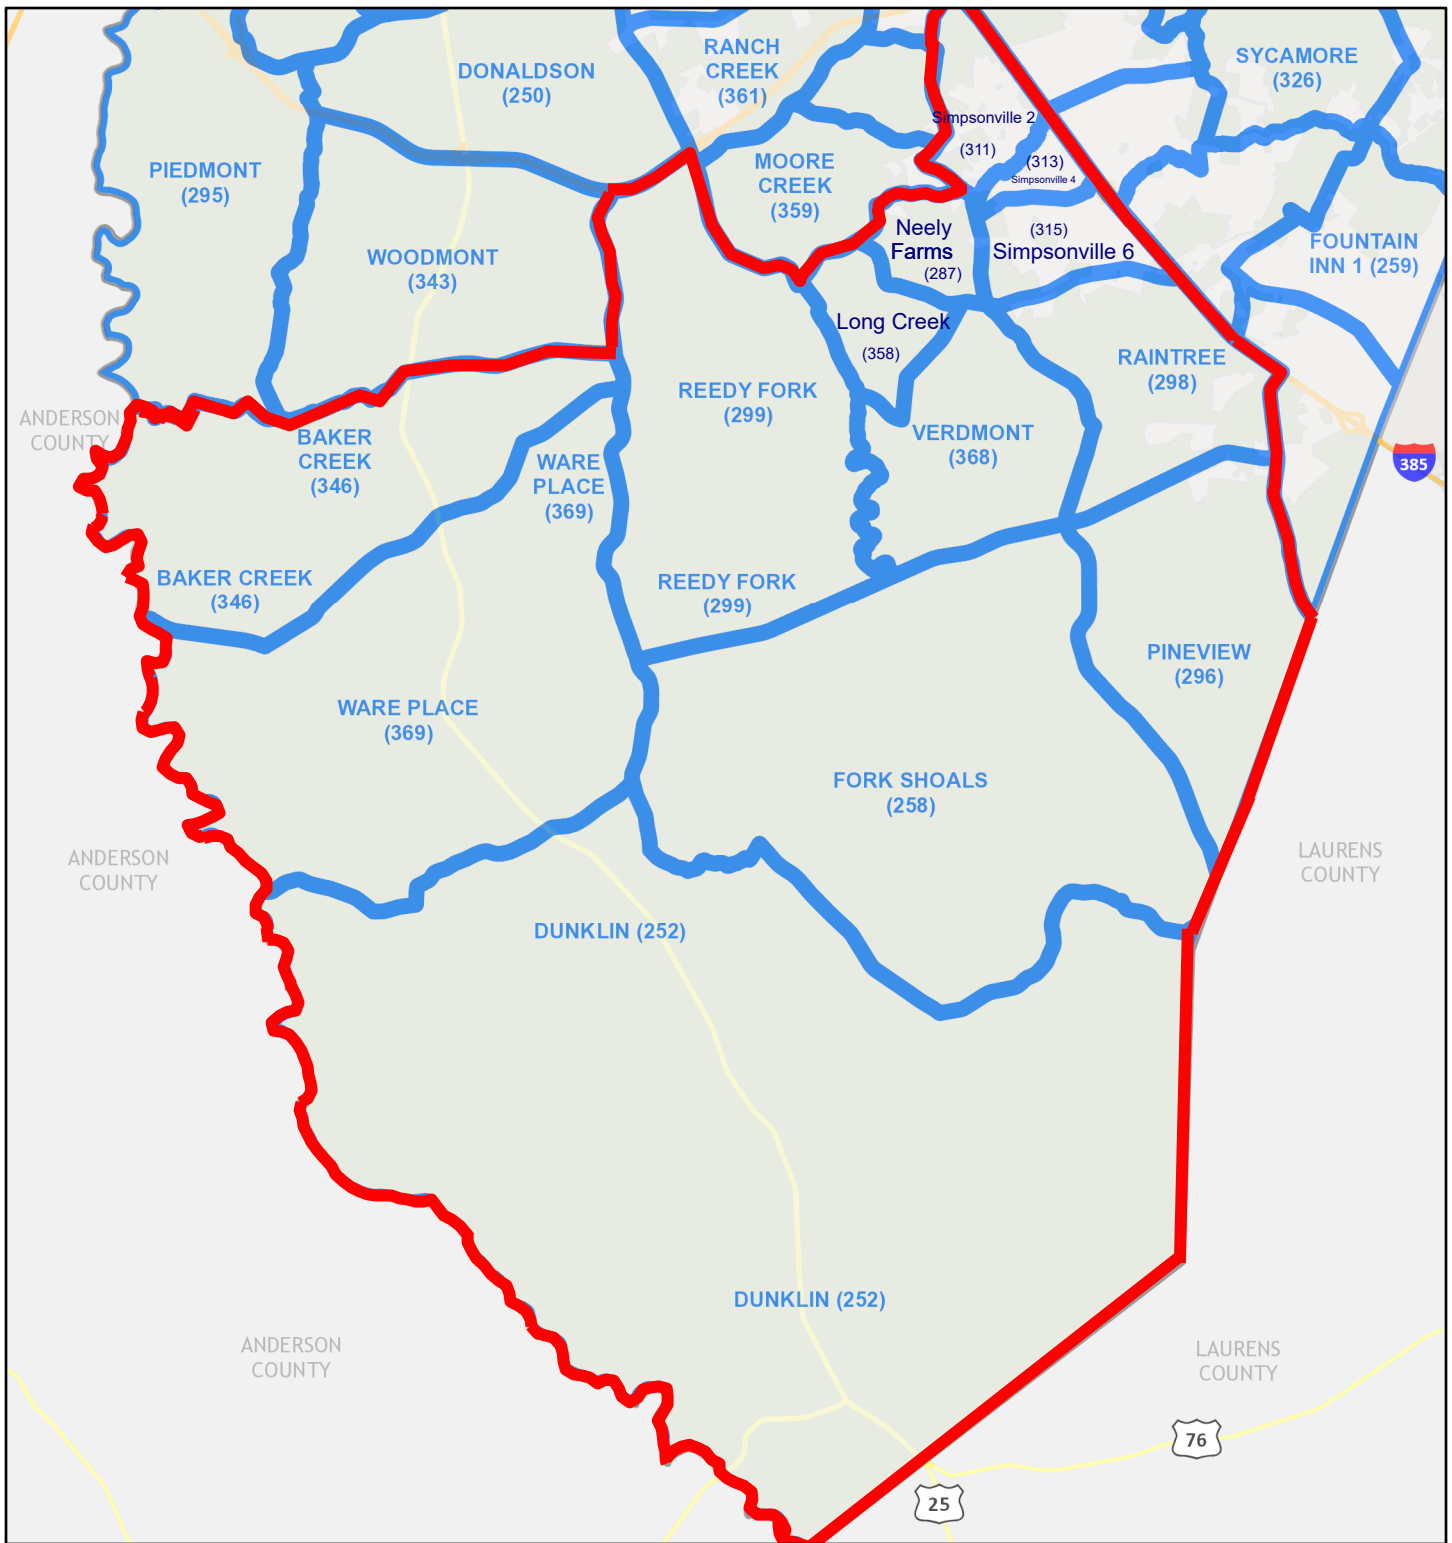

# Zone 6

August 28, 2023

1:144,000

Greenville County GIS Division, Greenville, South Carolina, Greenville County GIS Division, Greenville, South Carolina 29601, Greenville County, South Carolina GIS Division