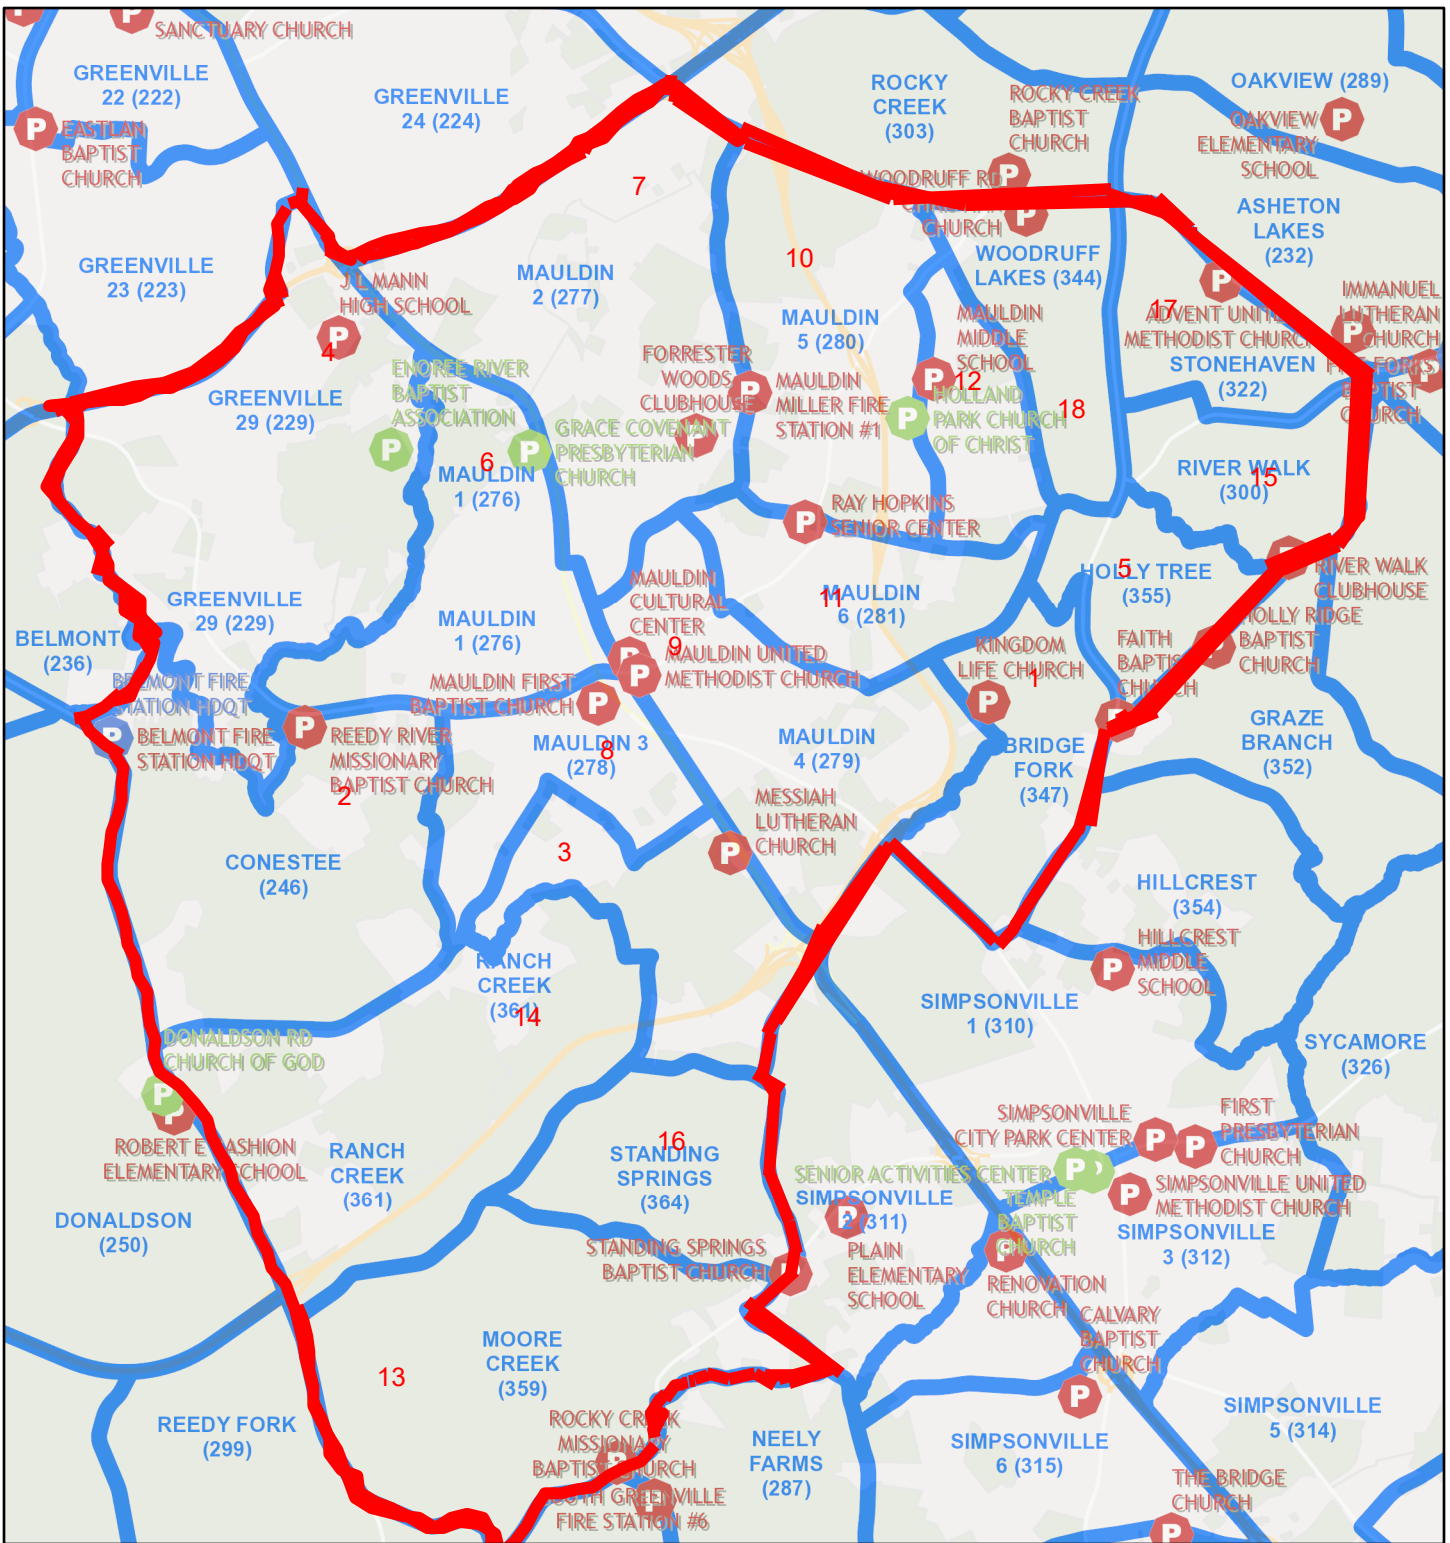

# Zone 5

August 22, 2023

1:72,000

Greenville County GIS Division, Greenville, South Carolina, Greenville County GIS Division, Greenville, South Carolina 29601, Greenville County, South Carolina GIS Division