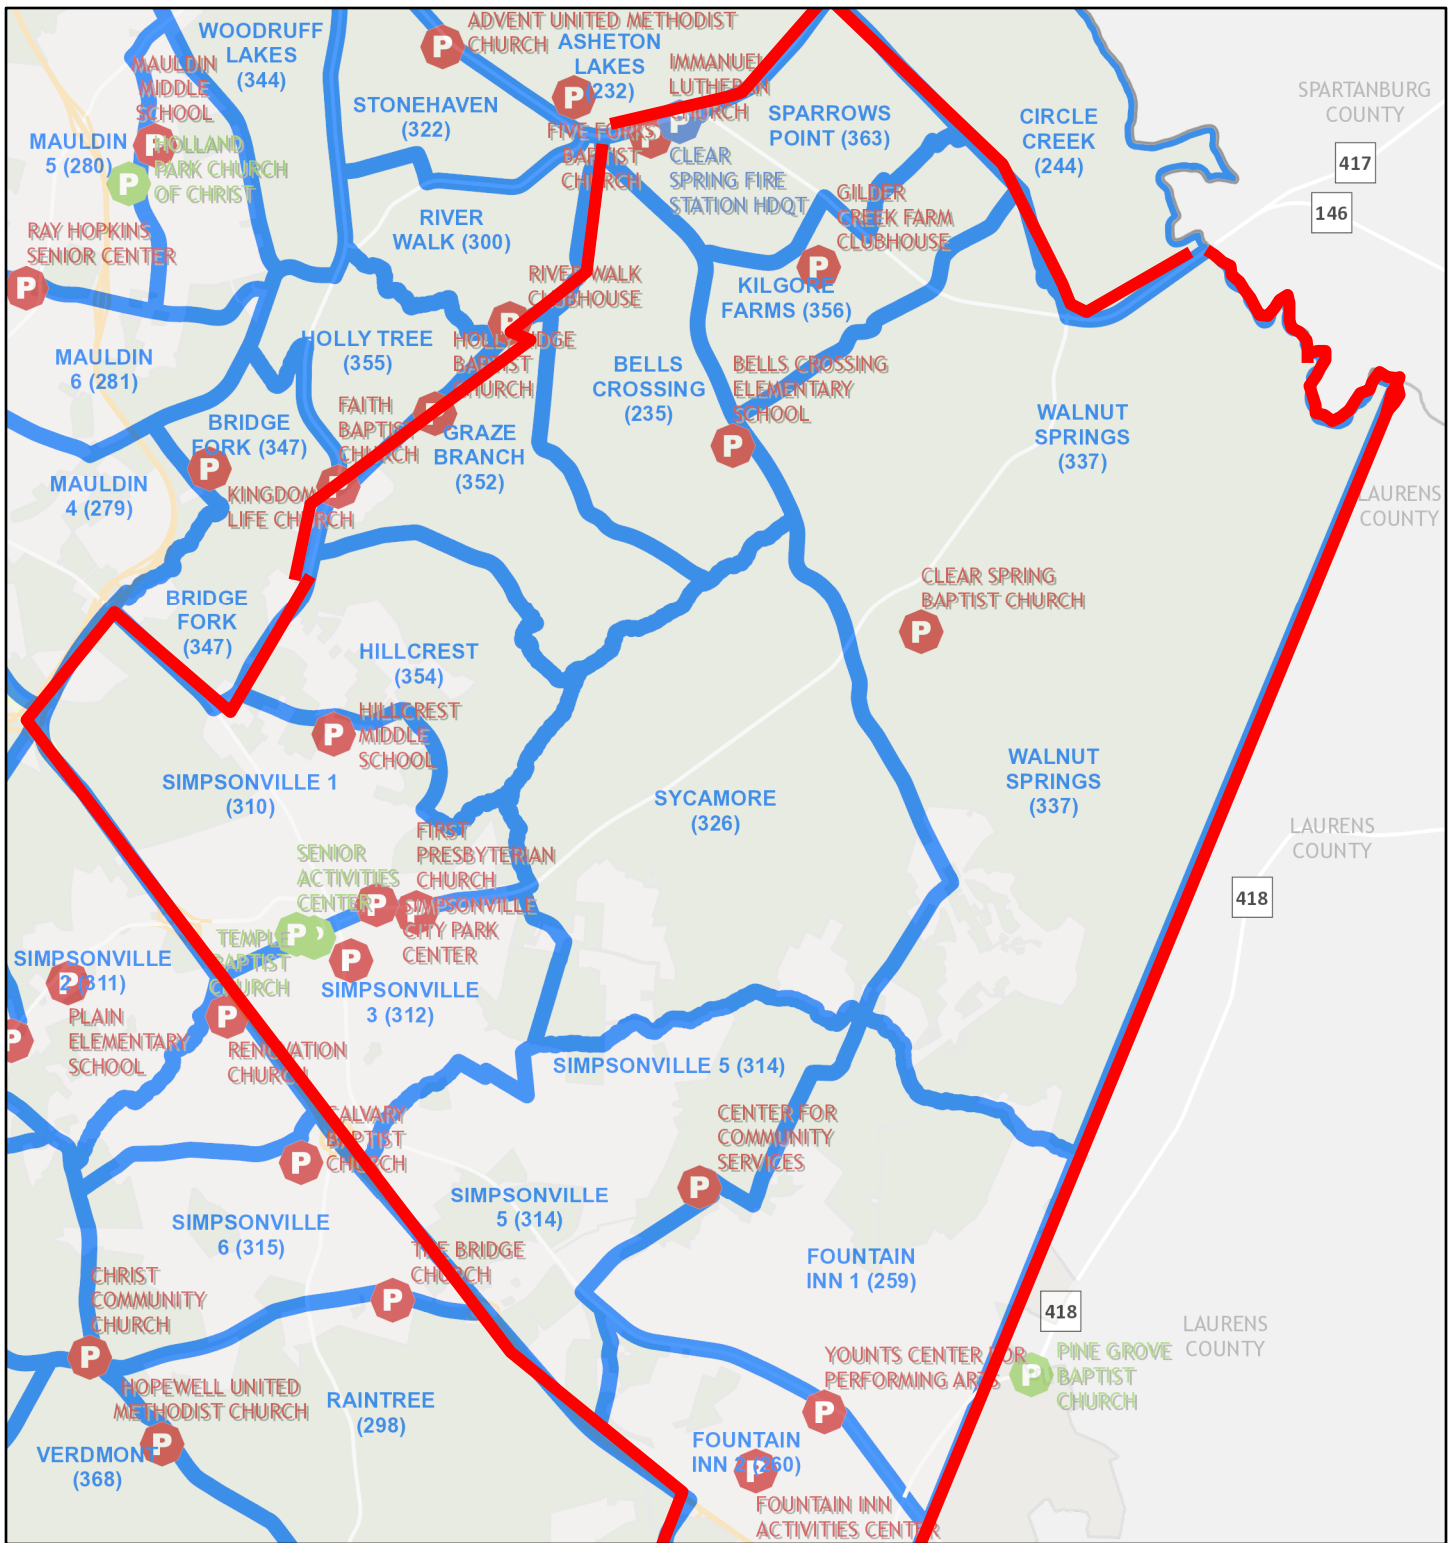

Zone 4

August 31, 2023

1:72,000

Greenville County GIS Division, Greenville, South Carolina, Greenville County GIS Division, Greenville, South Carolina 29601, Greenville County, South Carolina GIS Division