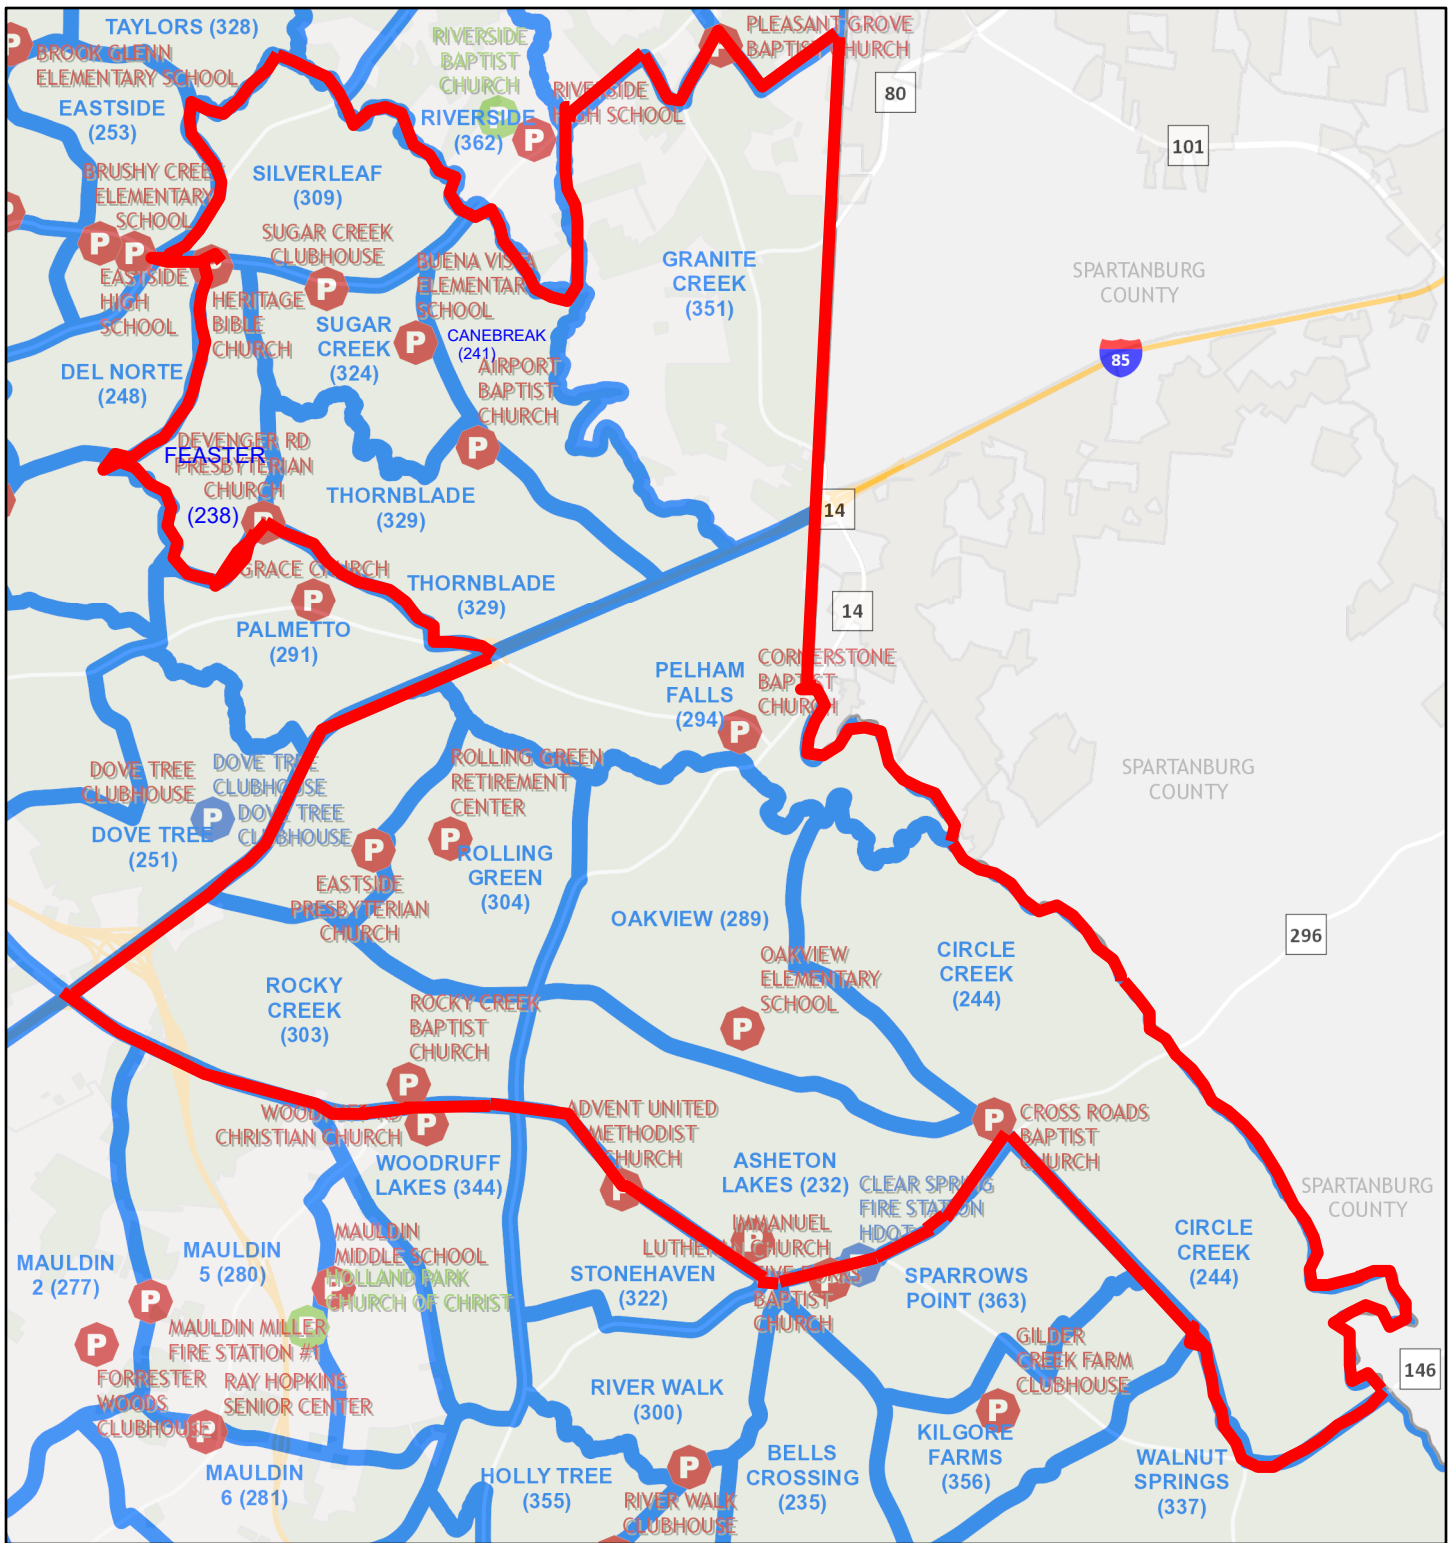

Zone 3

August 25, 2023

1:72,000

Greenville County GIS Division, Greenville, South Carolina, Greenville County GIS Division, Greenville, South Carolina 29601, Greenville County, South Carolina GIS Division