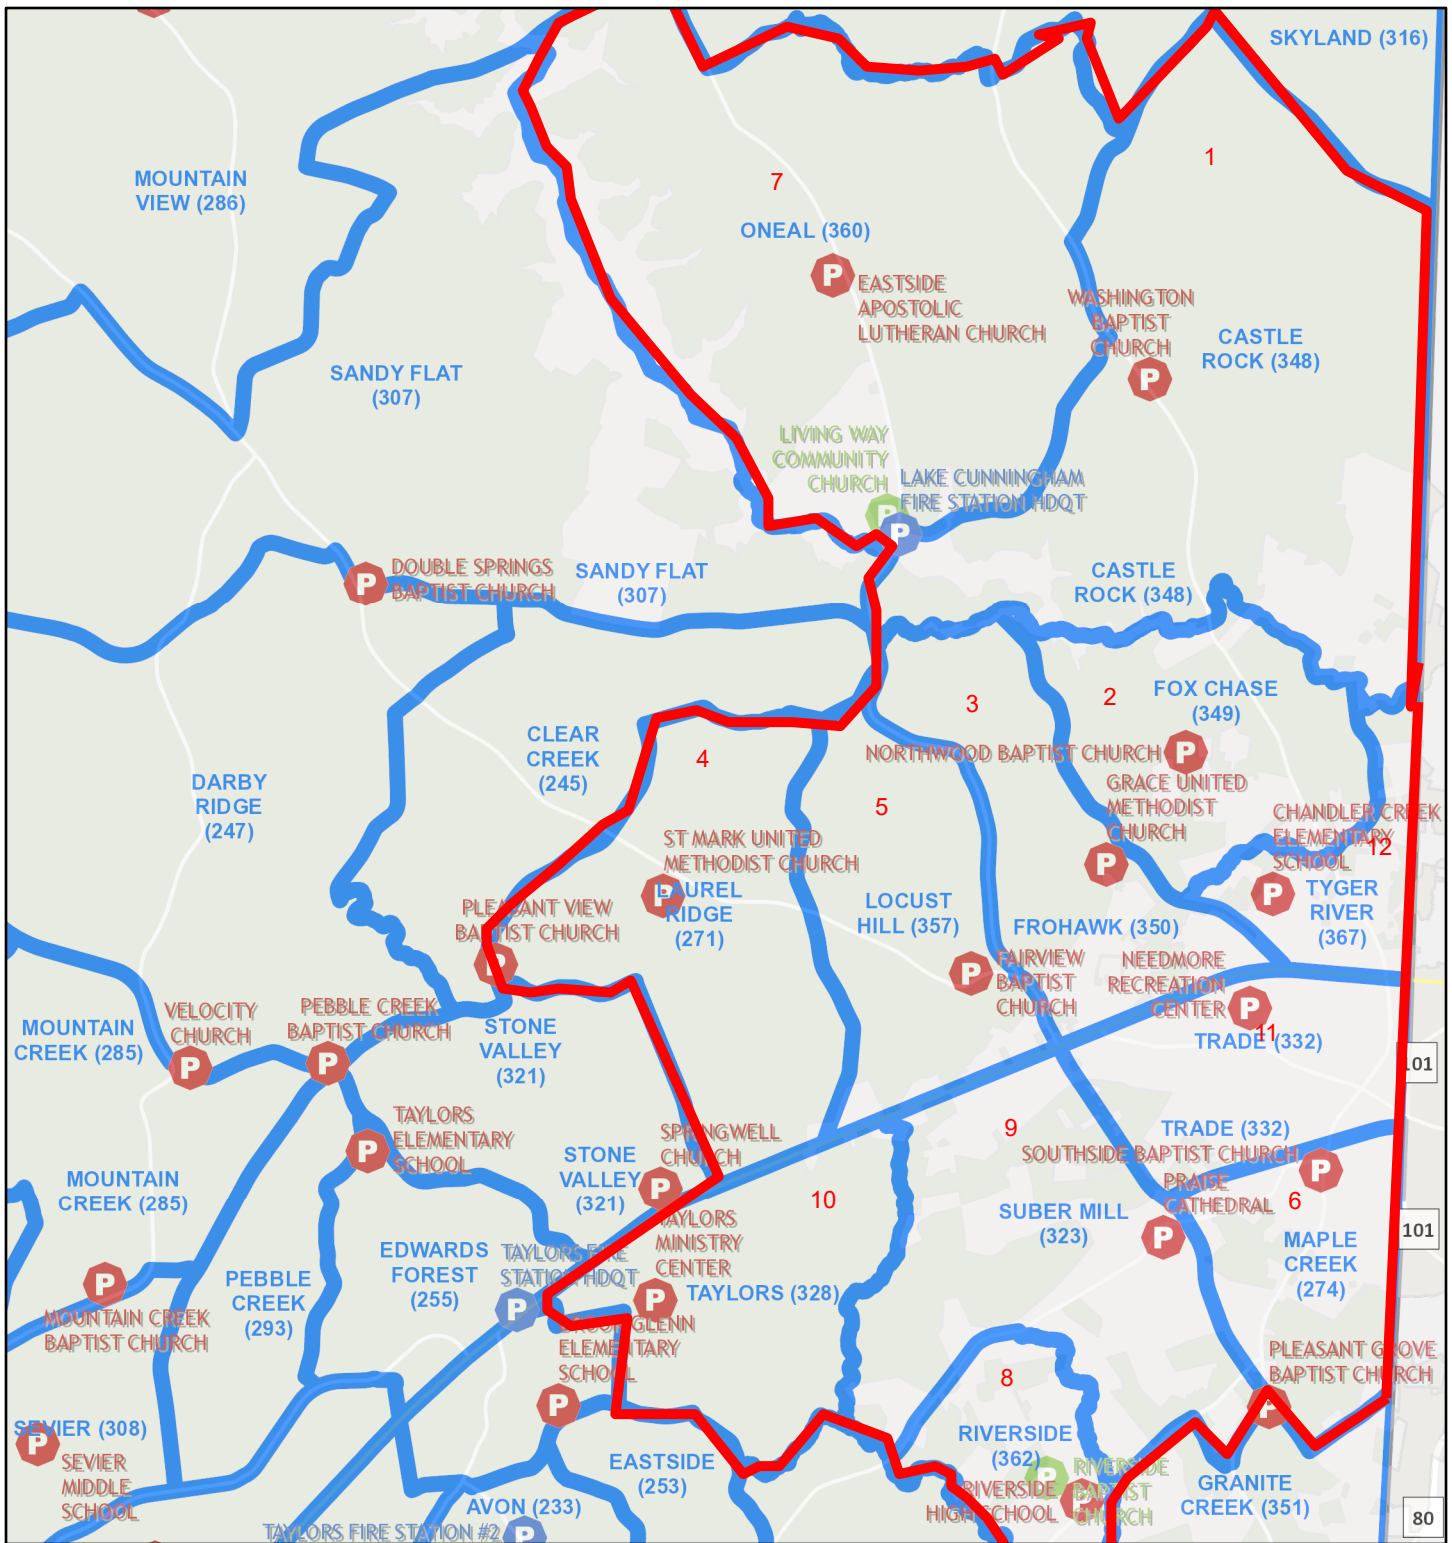

# Zone 2

August 21, 2023

1:72,000

Greenville County GIS Division, Greenville, South Carolina, Greenville County GIS Division, Greenville, South Carolina 29601, Greenville County, South Carolina GIS Division