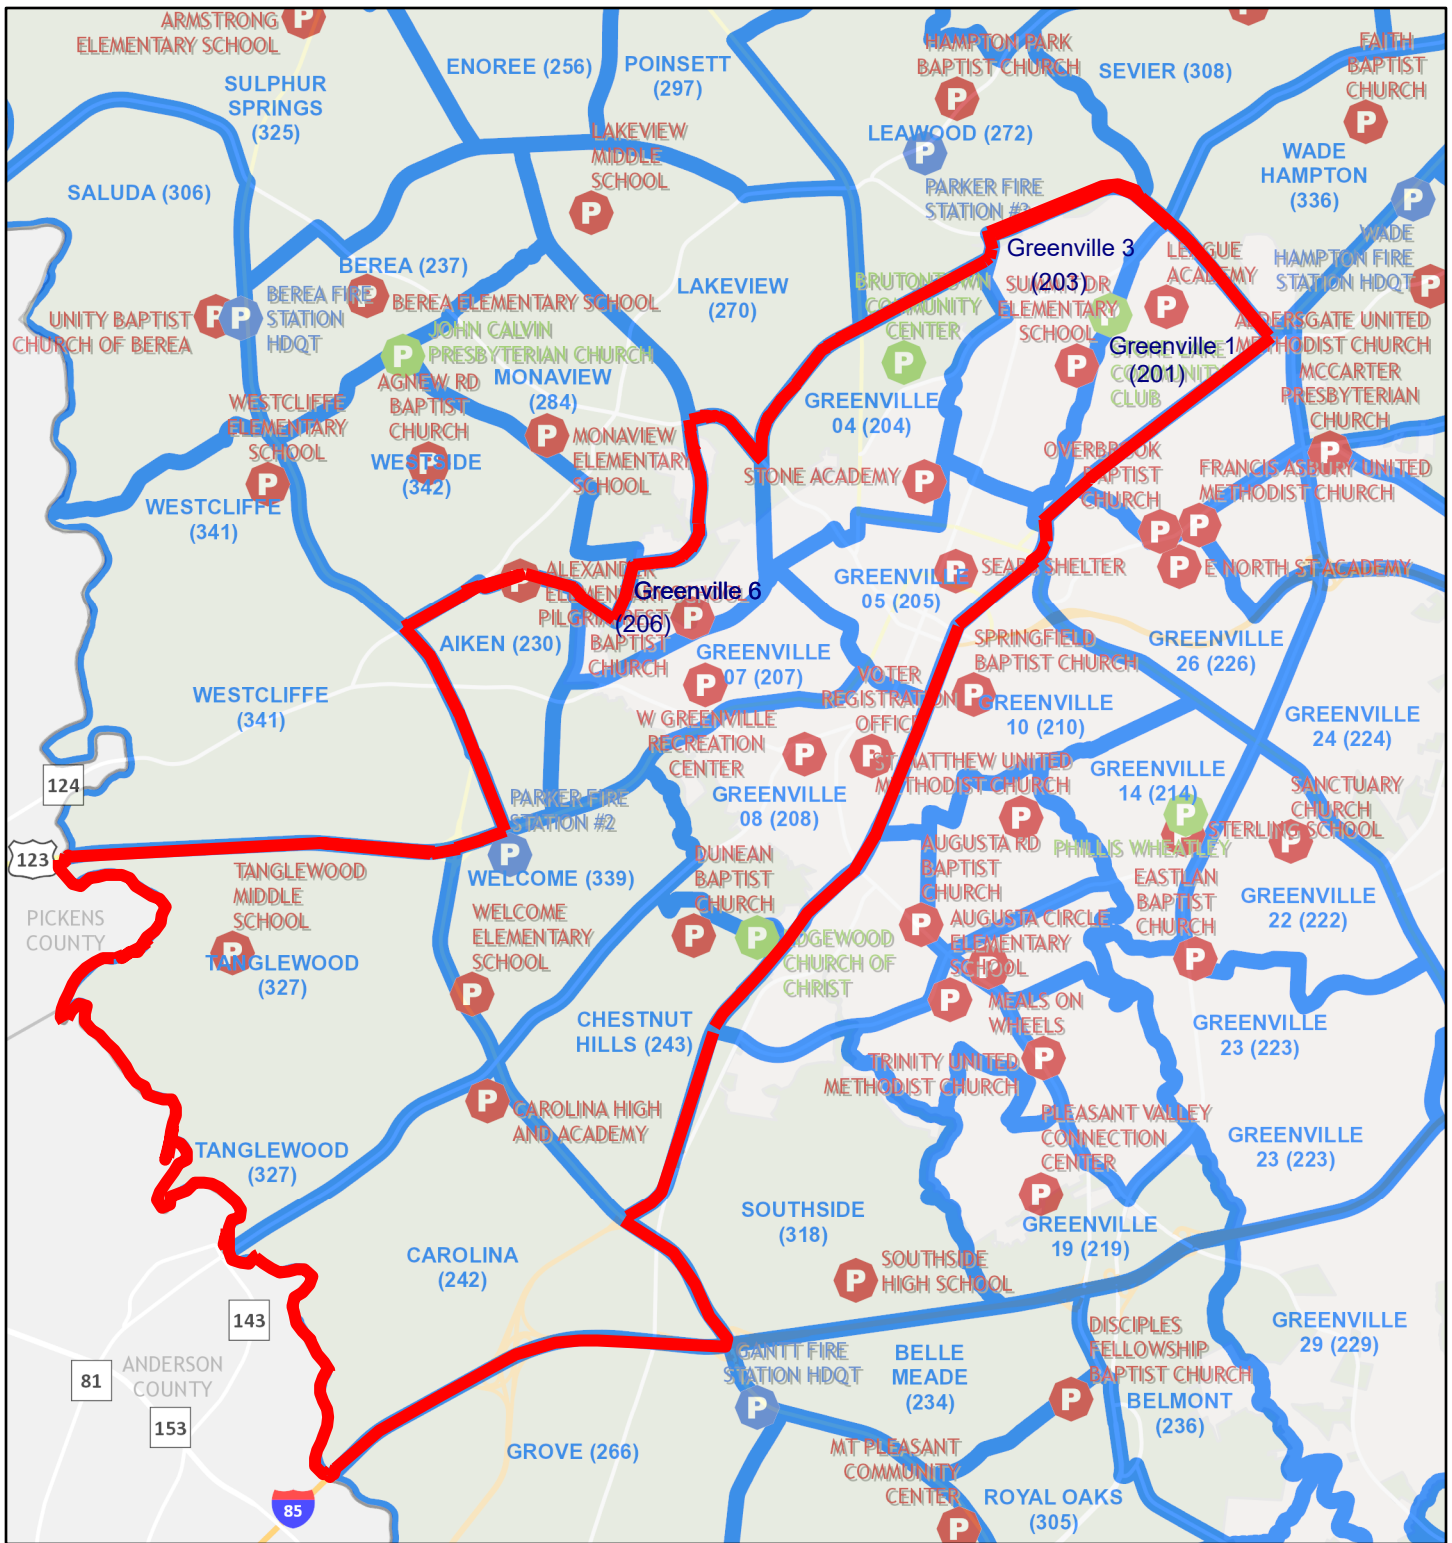

Zone 12

August 26, 2023

1:72,000

Greenville County GIS Division, Greenville, South Carolina, Greenville County GIS Division, Greenville, South Carolina 29601, Greenville County, South Carolina GIS Division